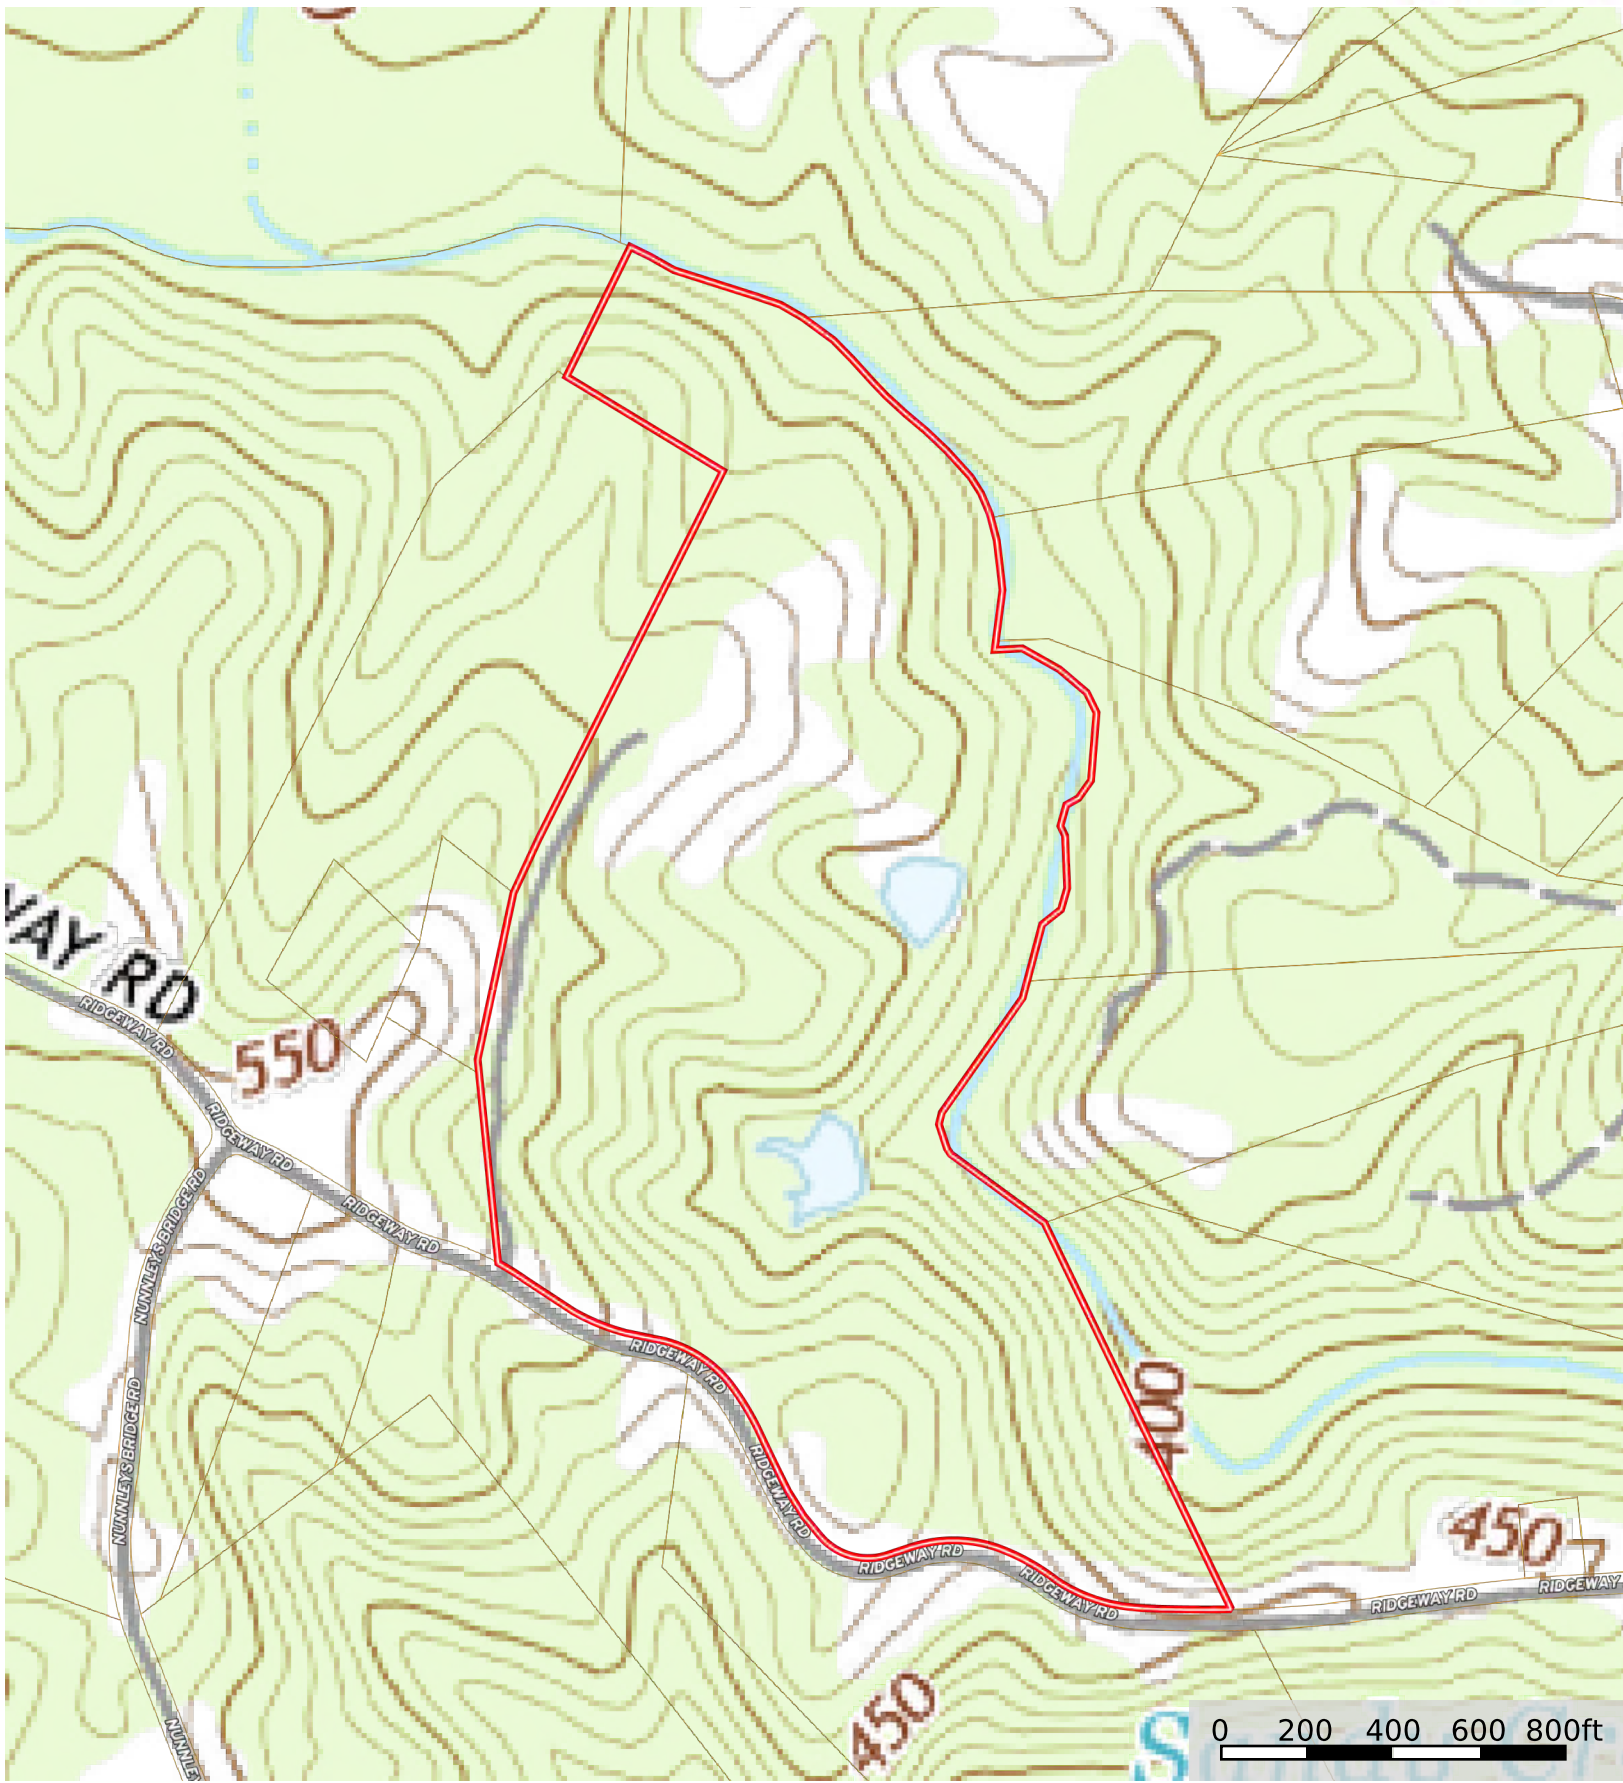

C165 VA Halifax Wolstenholmes
Virginia, 67.4 AC +/-

 Boundary