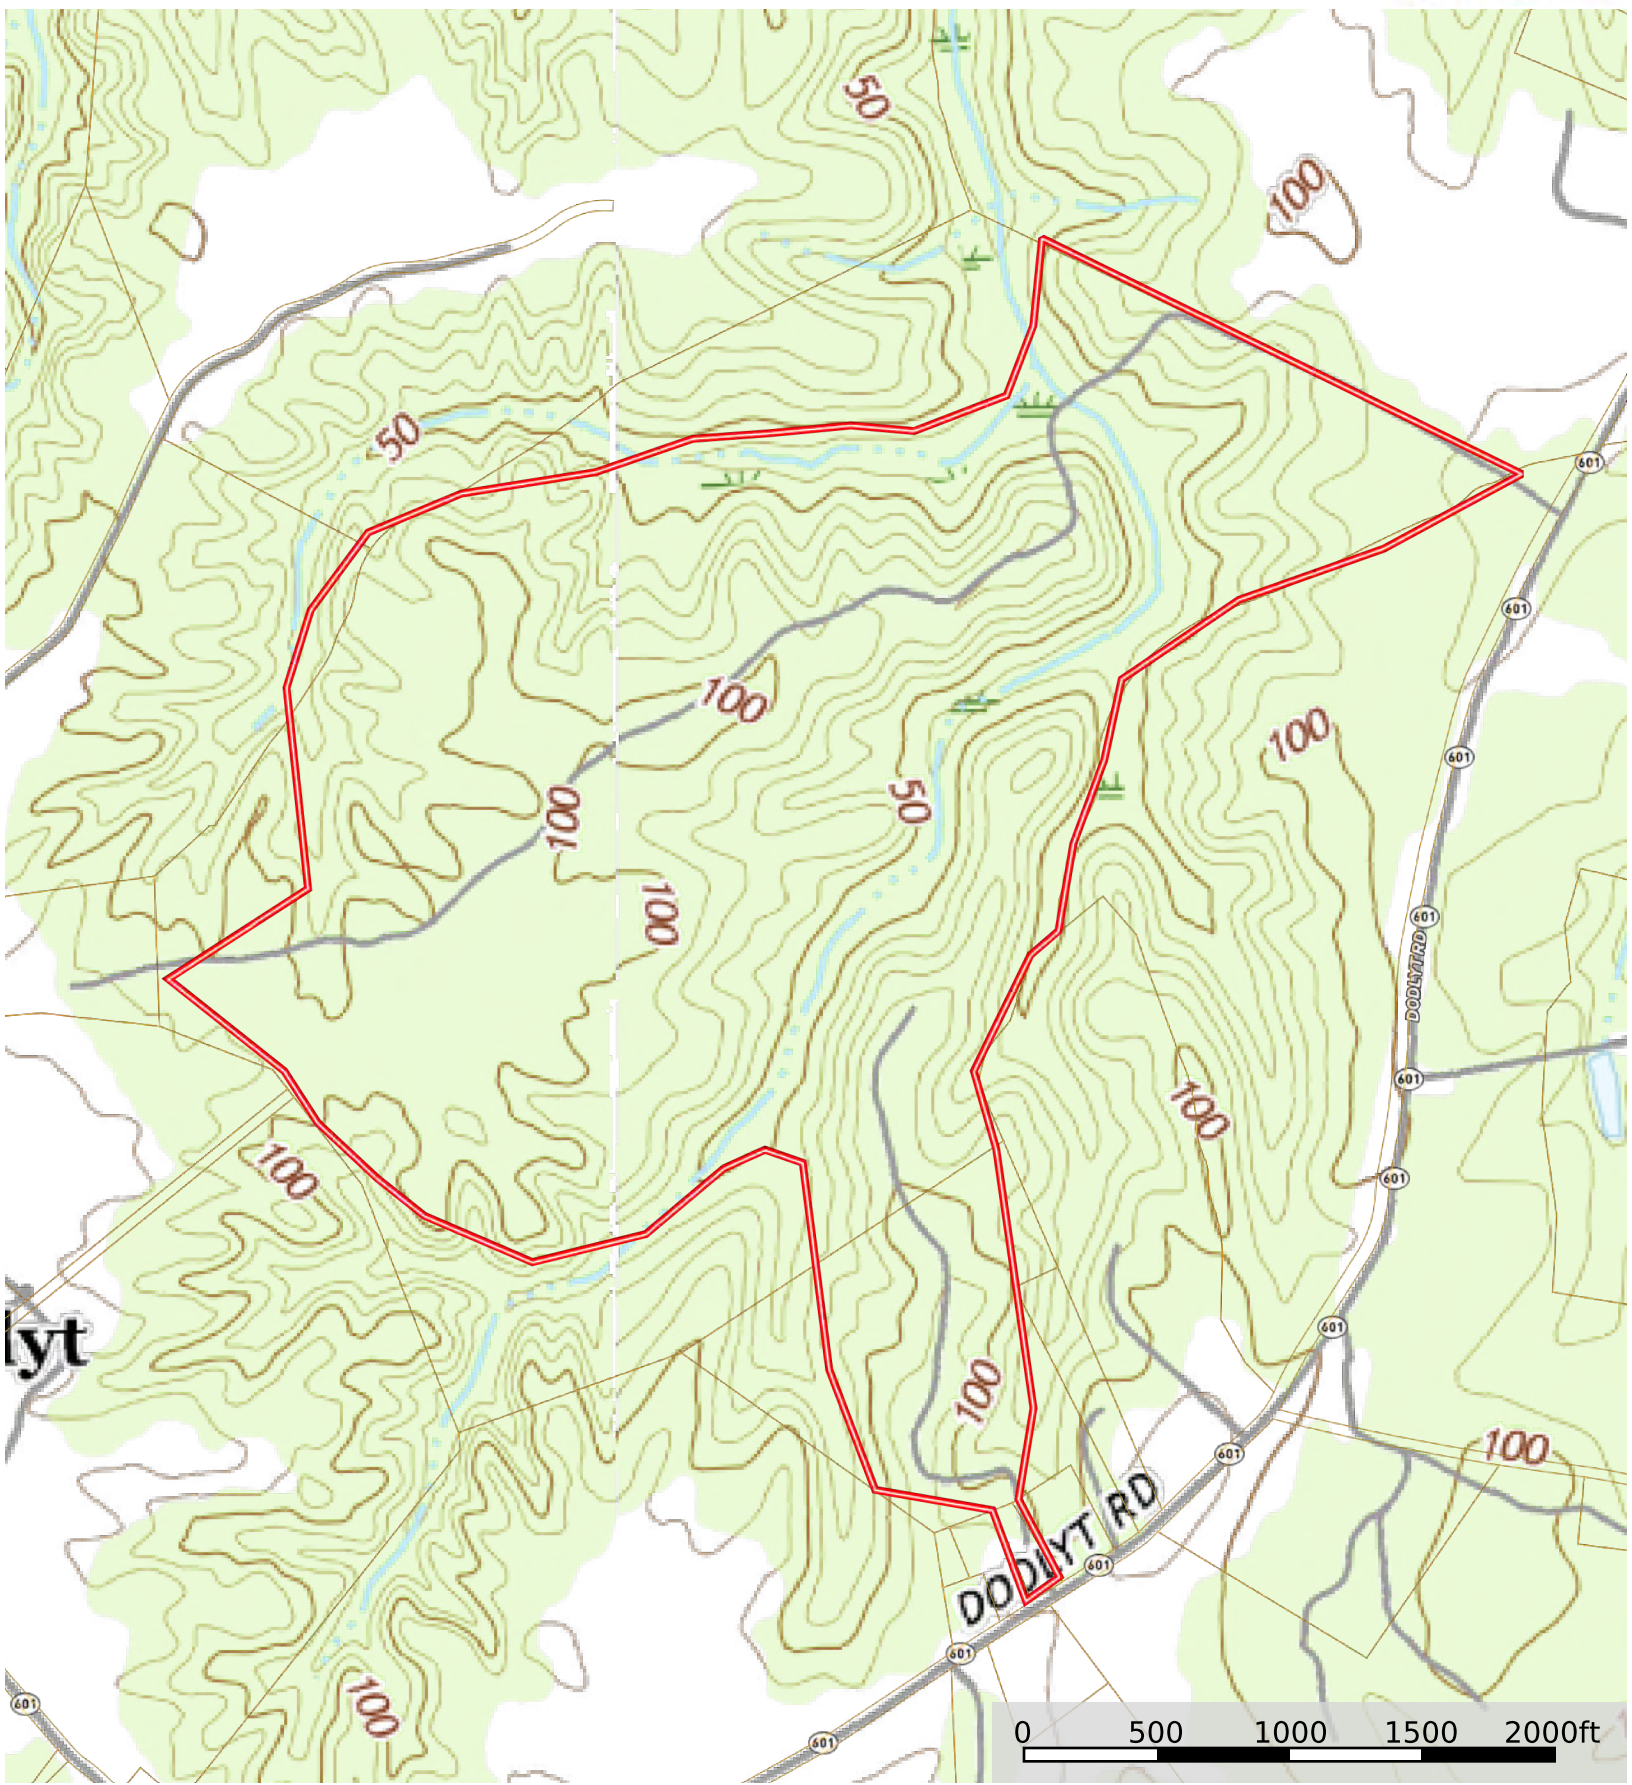

C143 VA Northumberland BK2932 247.63 acres
Northumberland County, Virginia, 247.6 AC +/-

Boundary