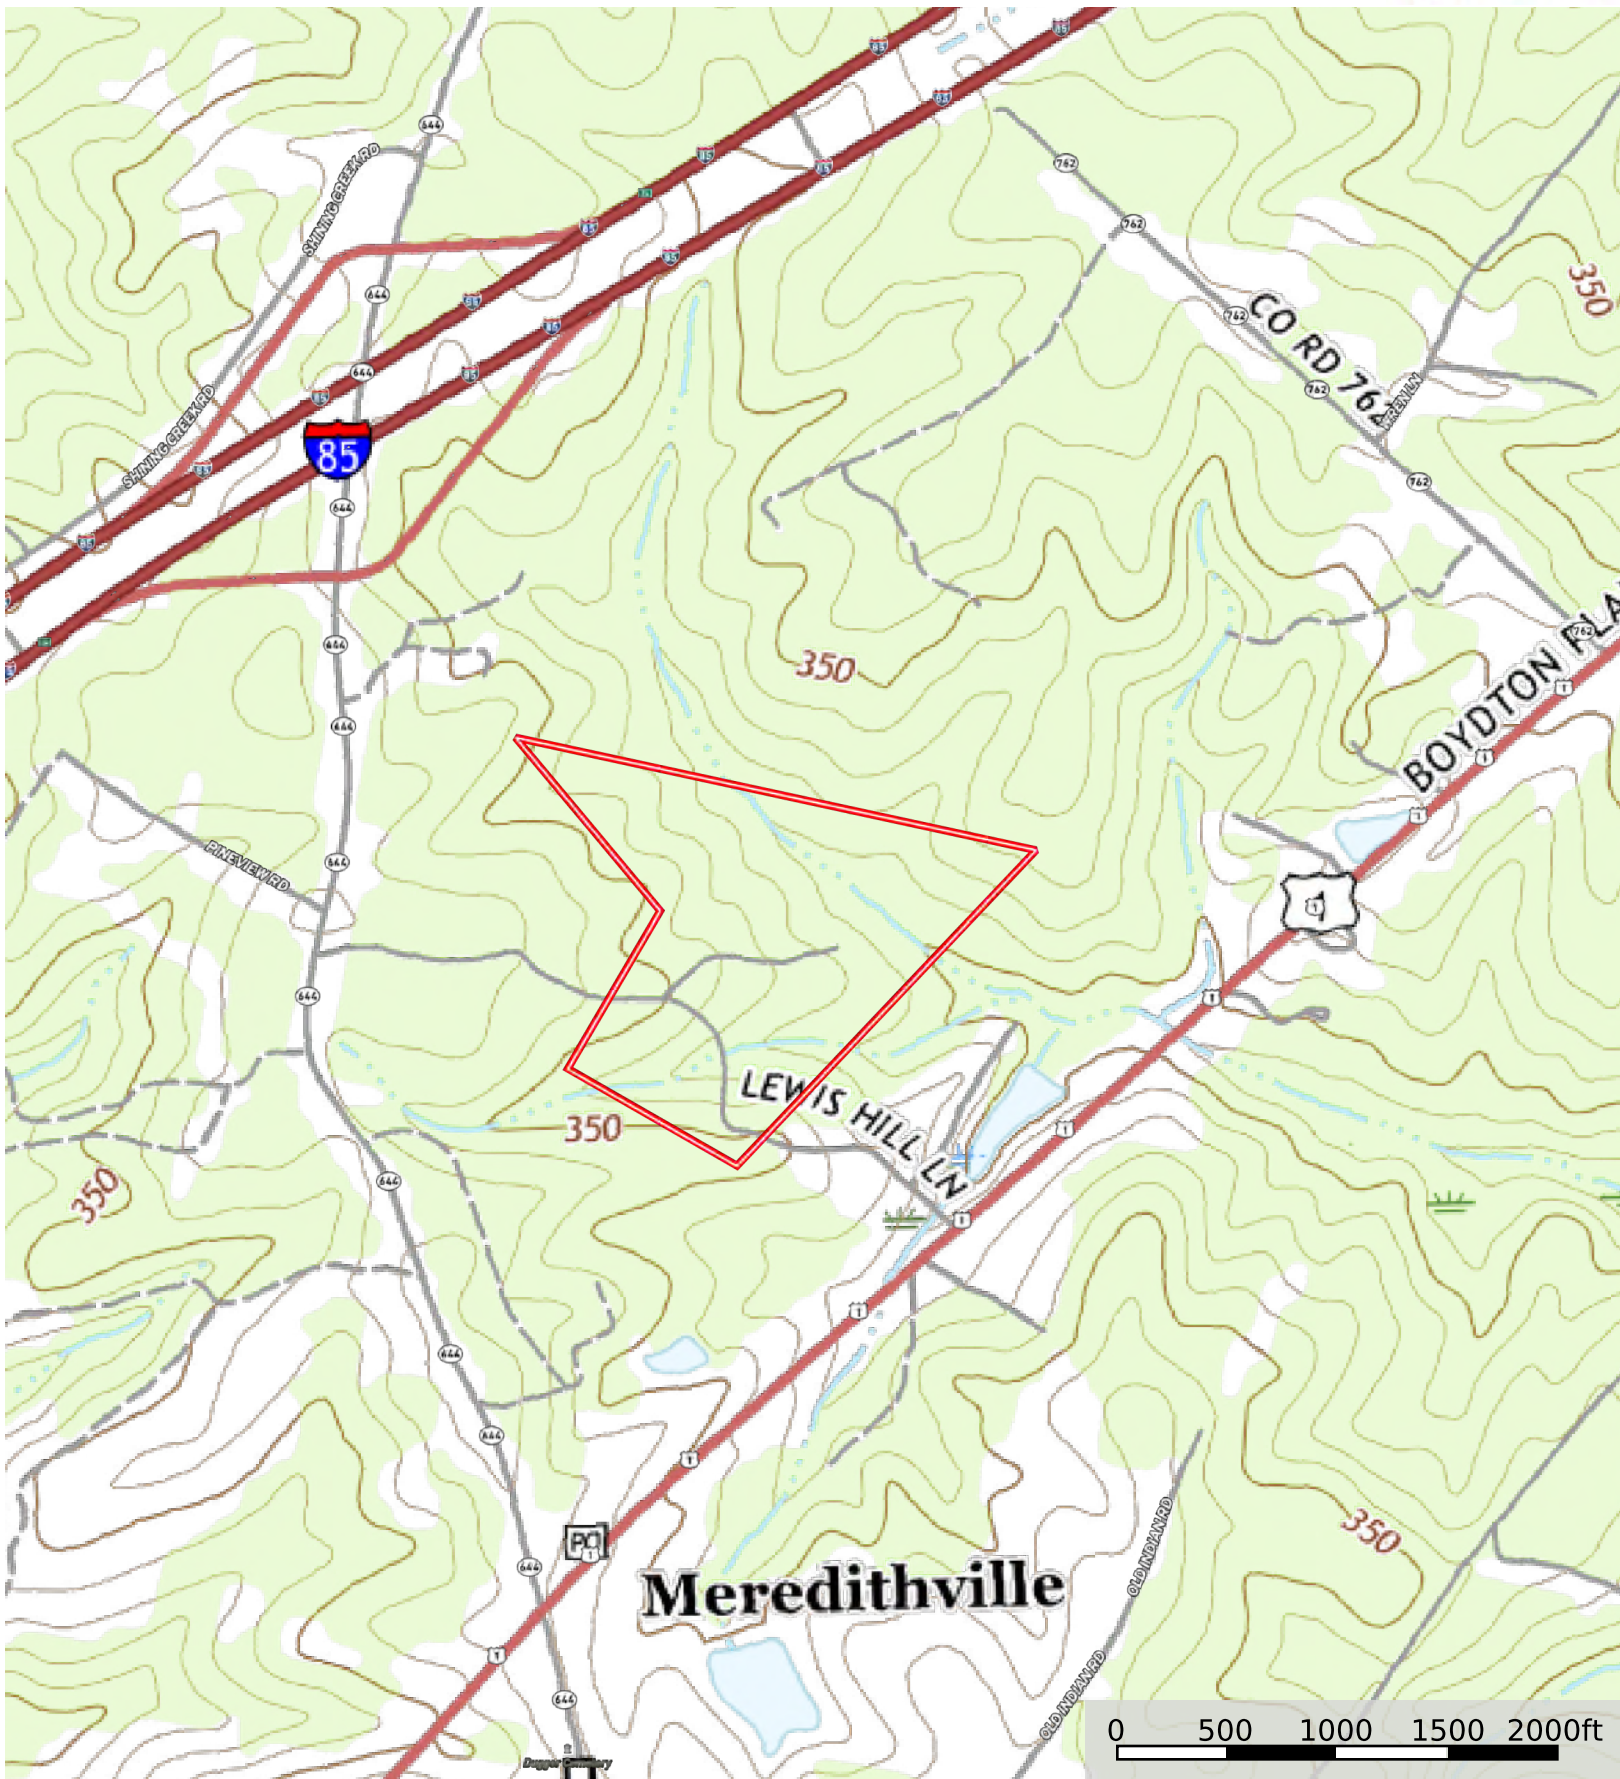

C162 Lewis Hill
Brunswick County, Virginia, 50 AC +/-

Boundary