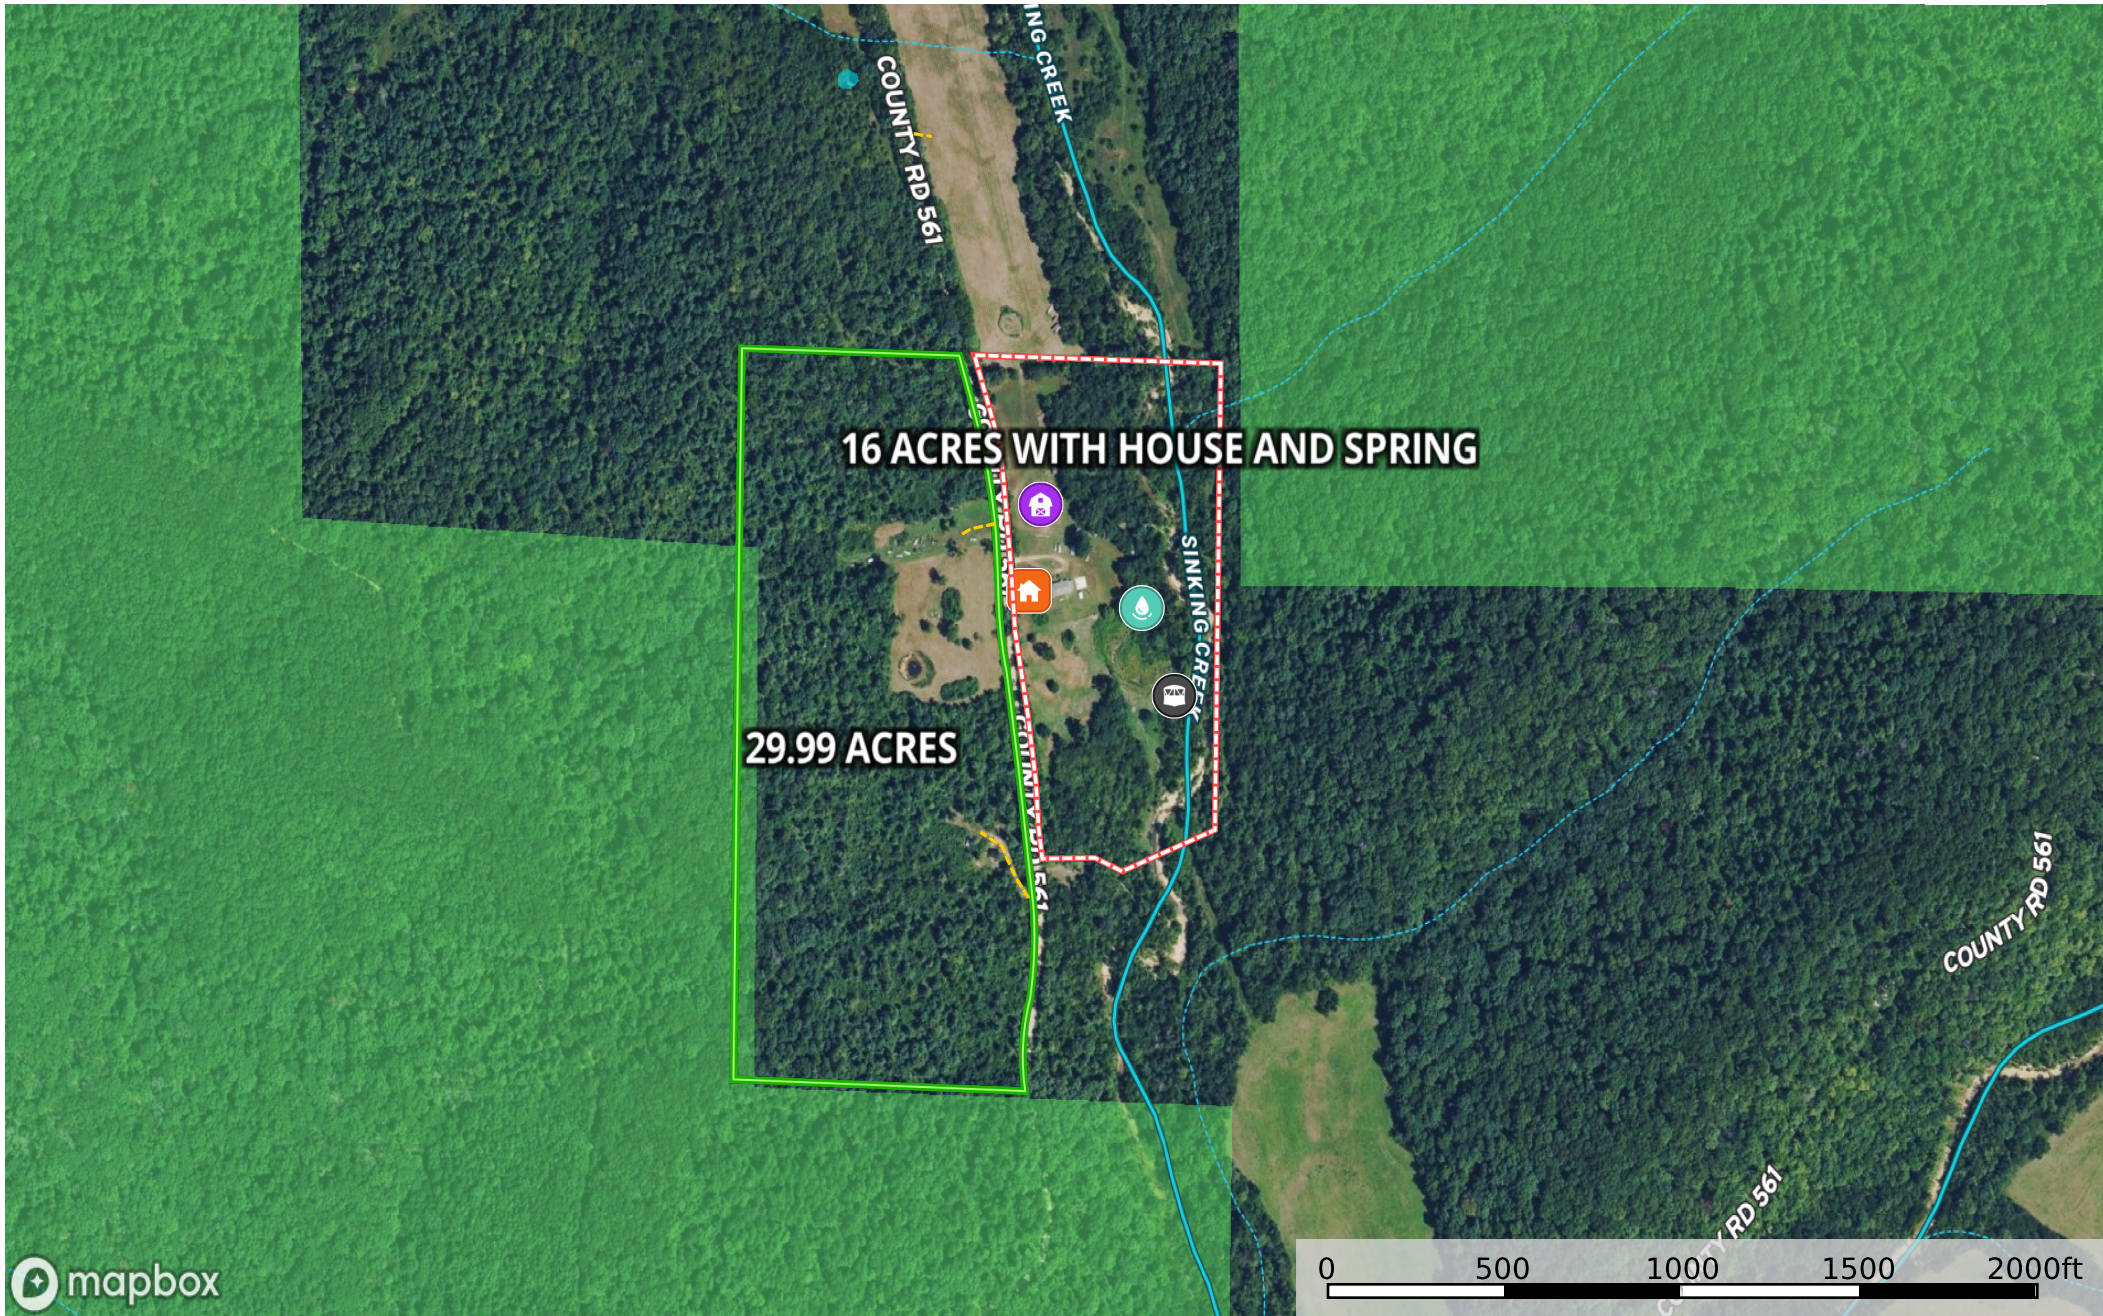

Springhaven Homestead

Missouri, AC +/-

- House
- Spring
- Barn
- Campsite
- Road / Trail
- Boundary 3 1
- Boundary 1
- Forest Service
- State Land
- Fish and Wildlife
- National Park
- Other
- BLM
- Local Government
- Stream, Intermittent
- River/Creek
- Water Body