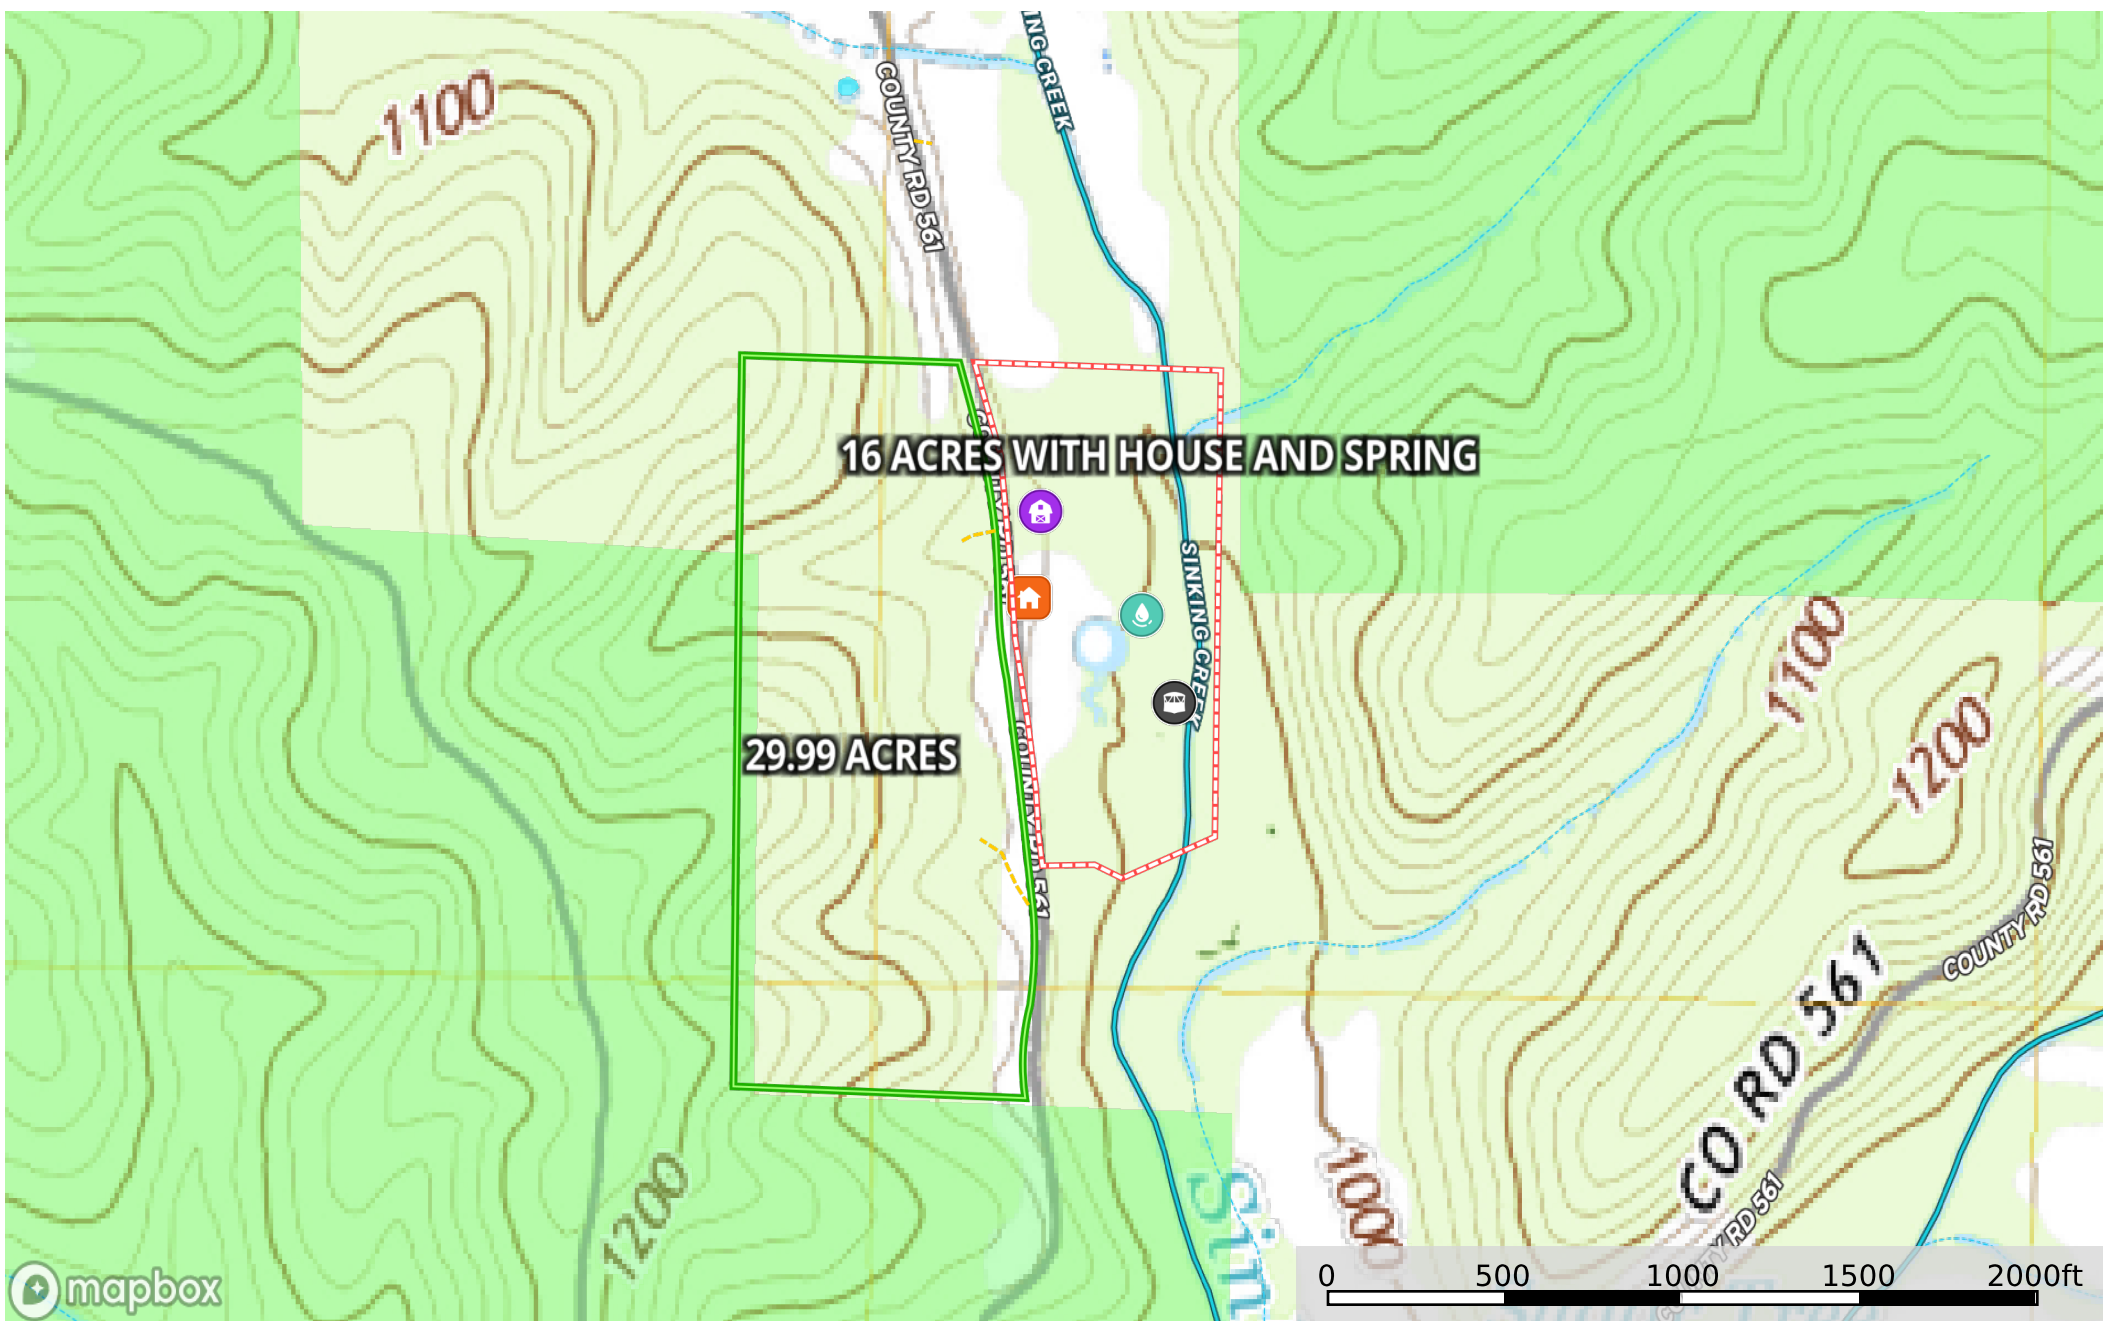

# Springhaven Homestead

Missouri, AC +/-

- House
- Spring
- Barn
- Campsite
- Road / Trail
- Boundary 3 1
- Boundary 1
- Forest Service
- State Land
- Fish and Wildlife
- National Park
- Other
- BLM
- Local Government
- Stream, Intermittent
- River/Creek
- Water Body