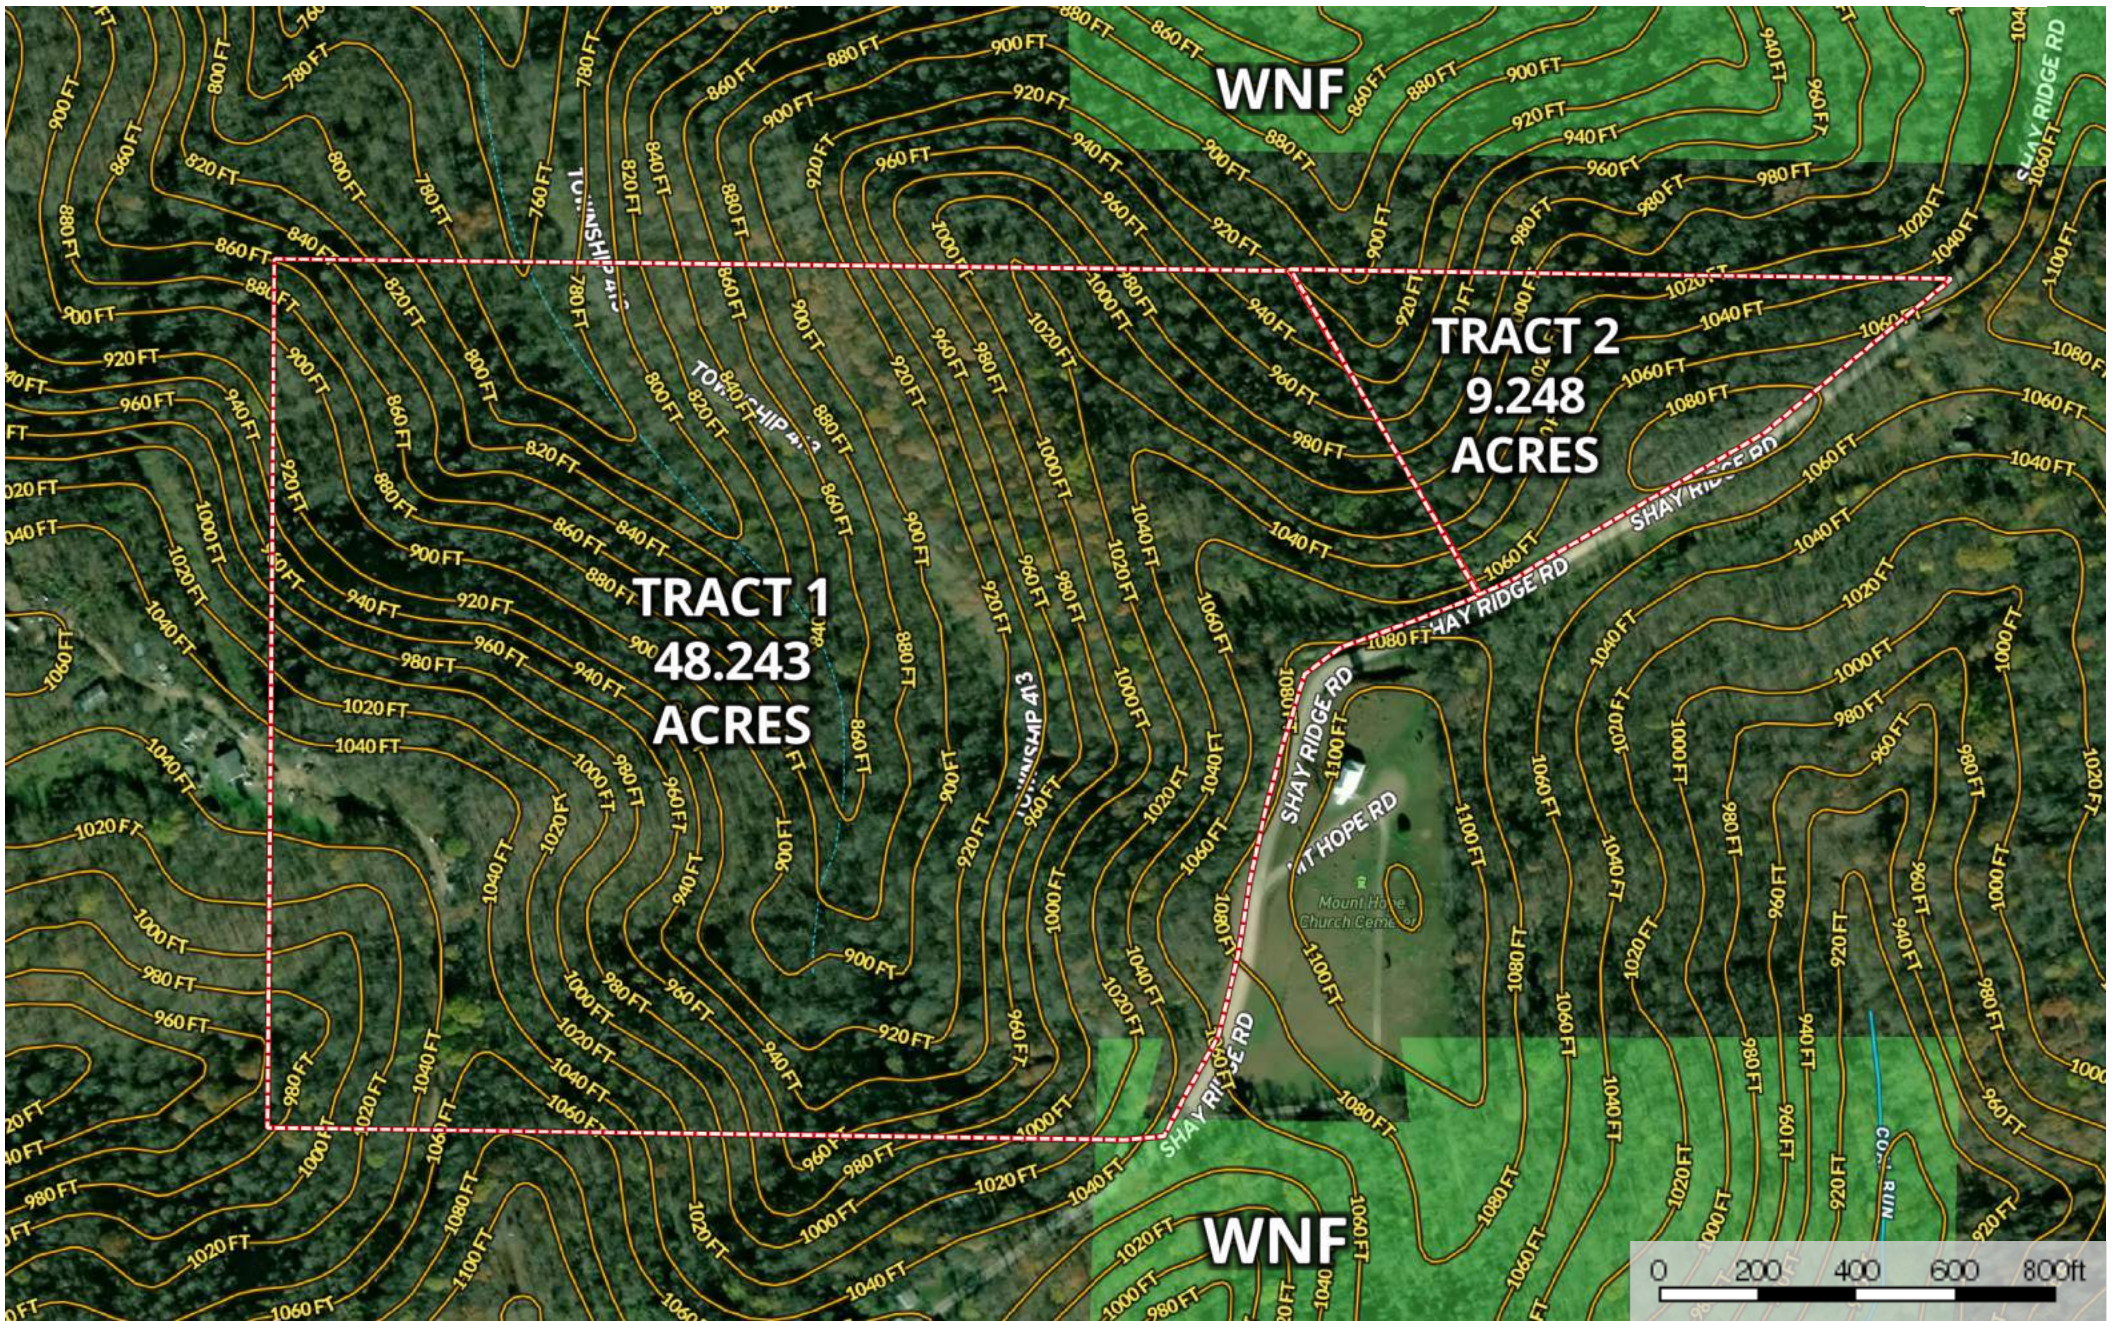

# Shay Ridge Road Tracts 1 & 2

Washington County, Ohio, AC +/-

-  Boundary
-  Forest Service
-  State Land
-  Fish and Wildlife
-  National Park
-  Other
-  BLM
-  Local Government
-  Conservation Easements
-  Stream, Intermittent
-  River/Creek
-  Water Body