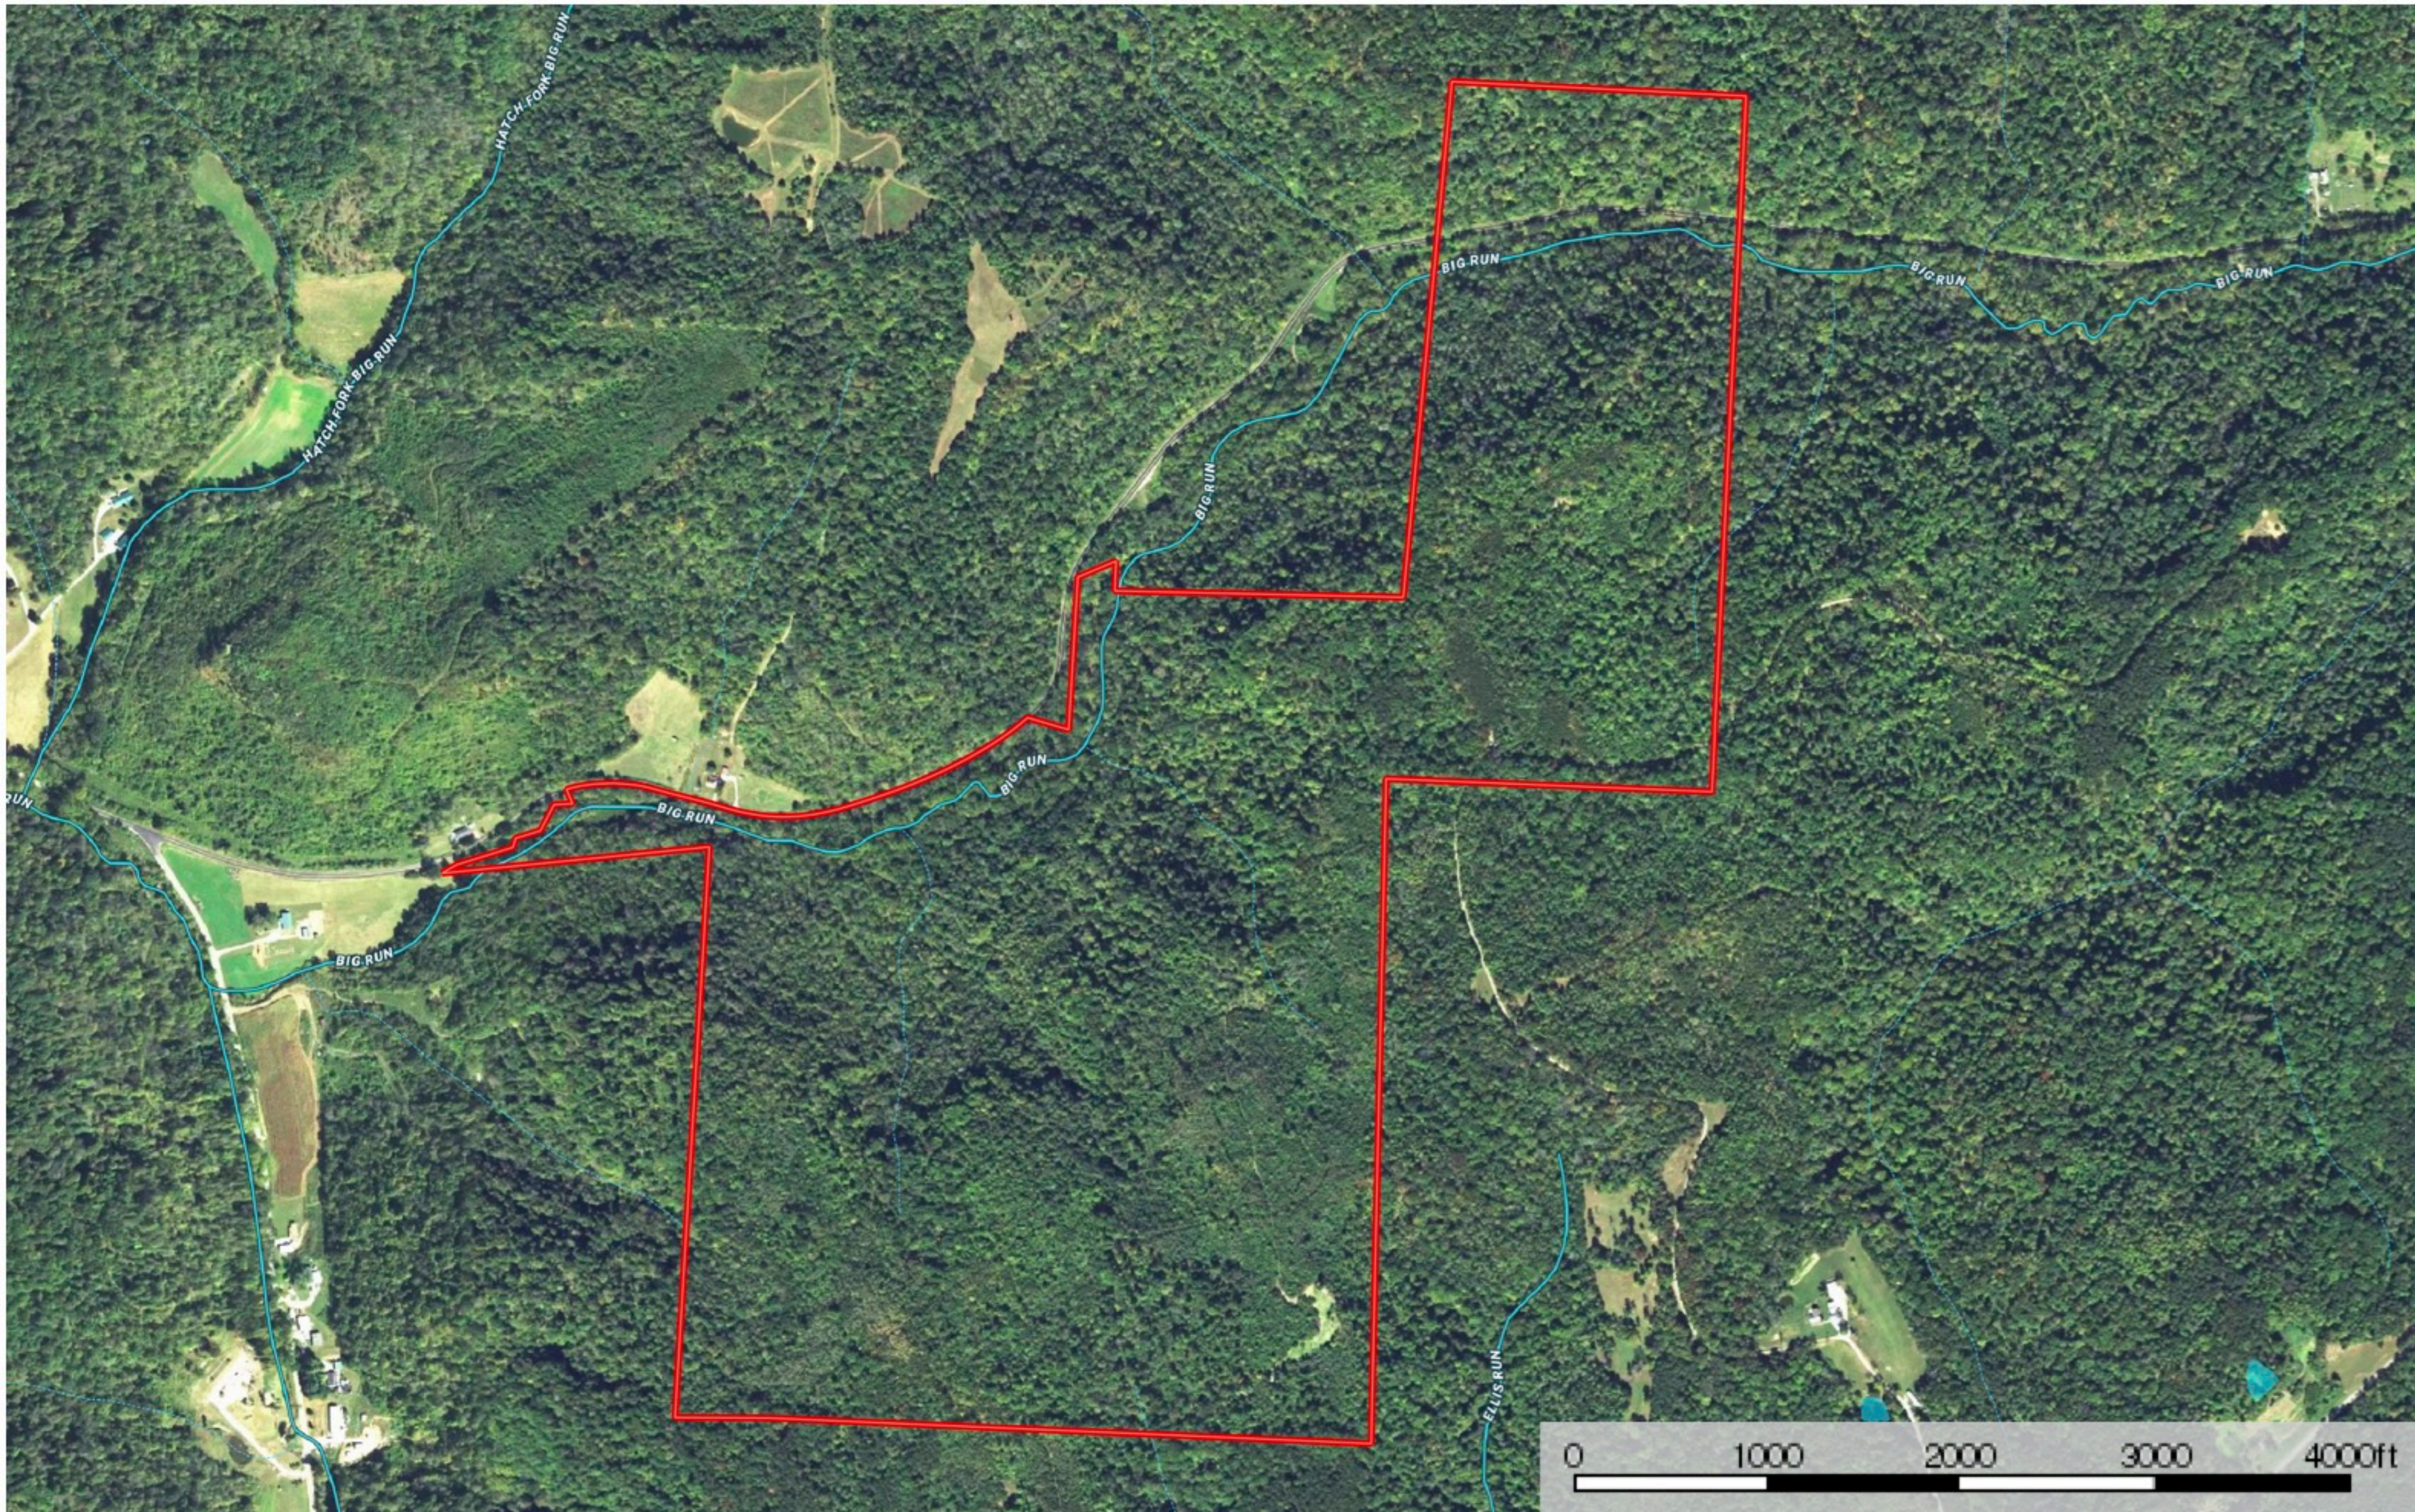

# Harris Cemetary 272

Washington County, Ohio, 272.193 AC +/-

-  Boundary
-  Stream, Intermittent
-  River/Creek
-  Water Body