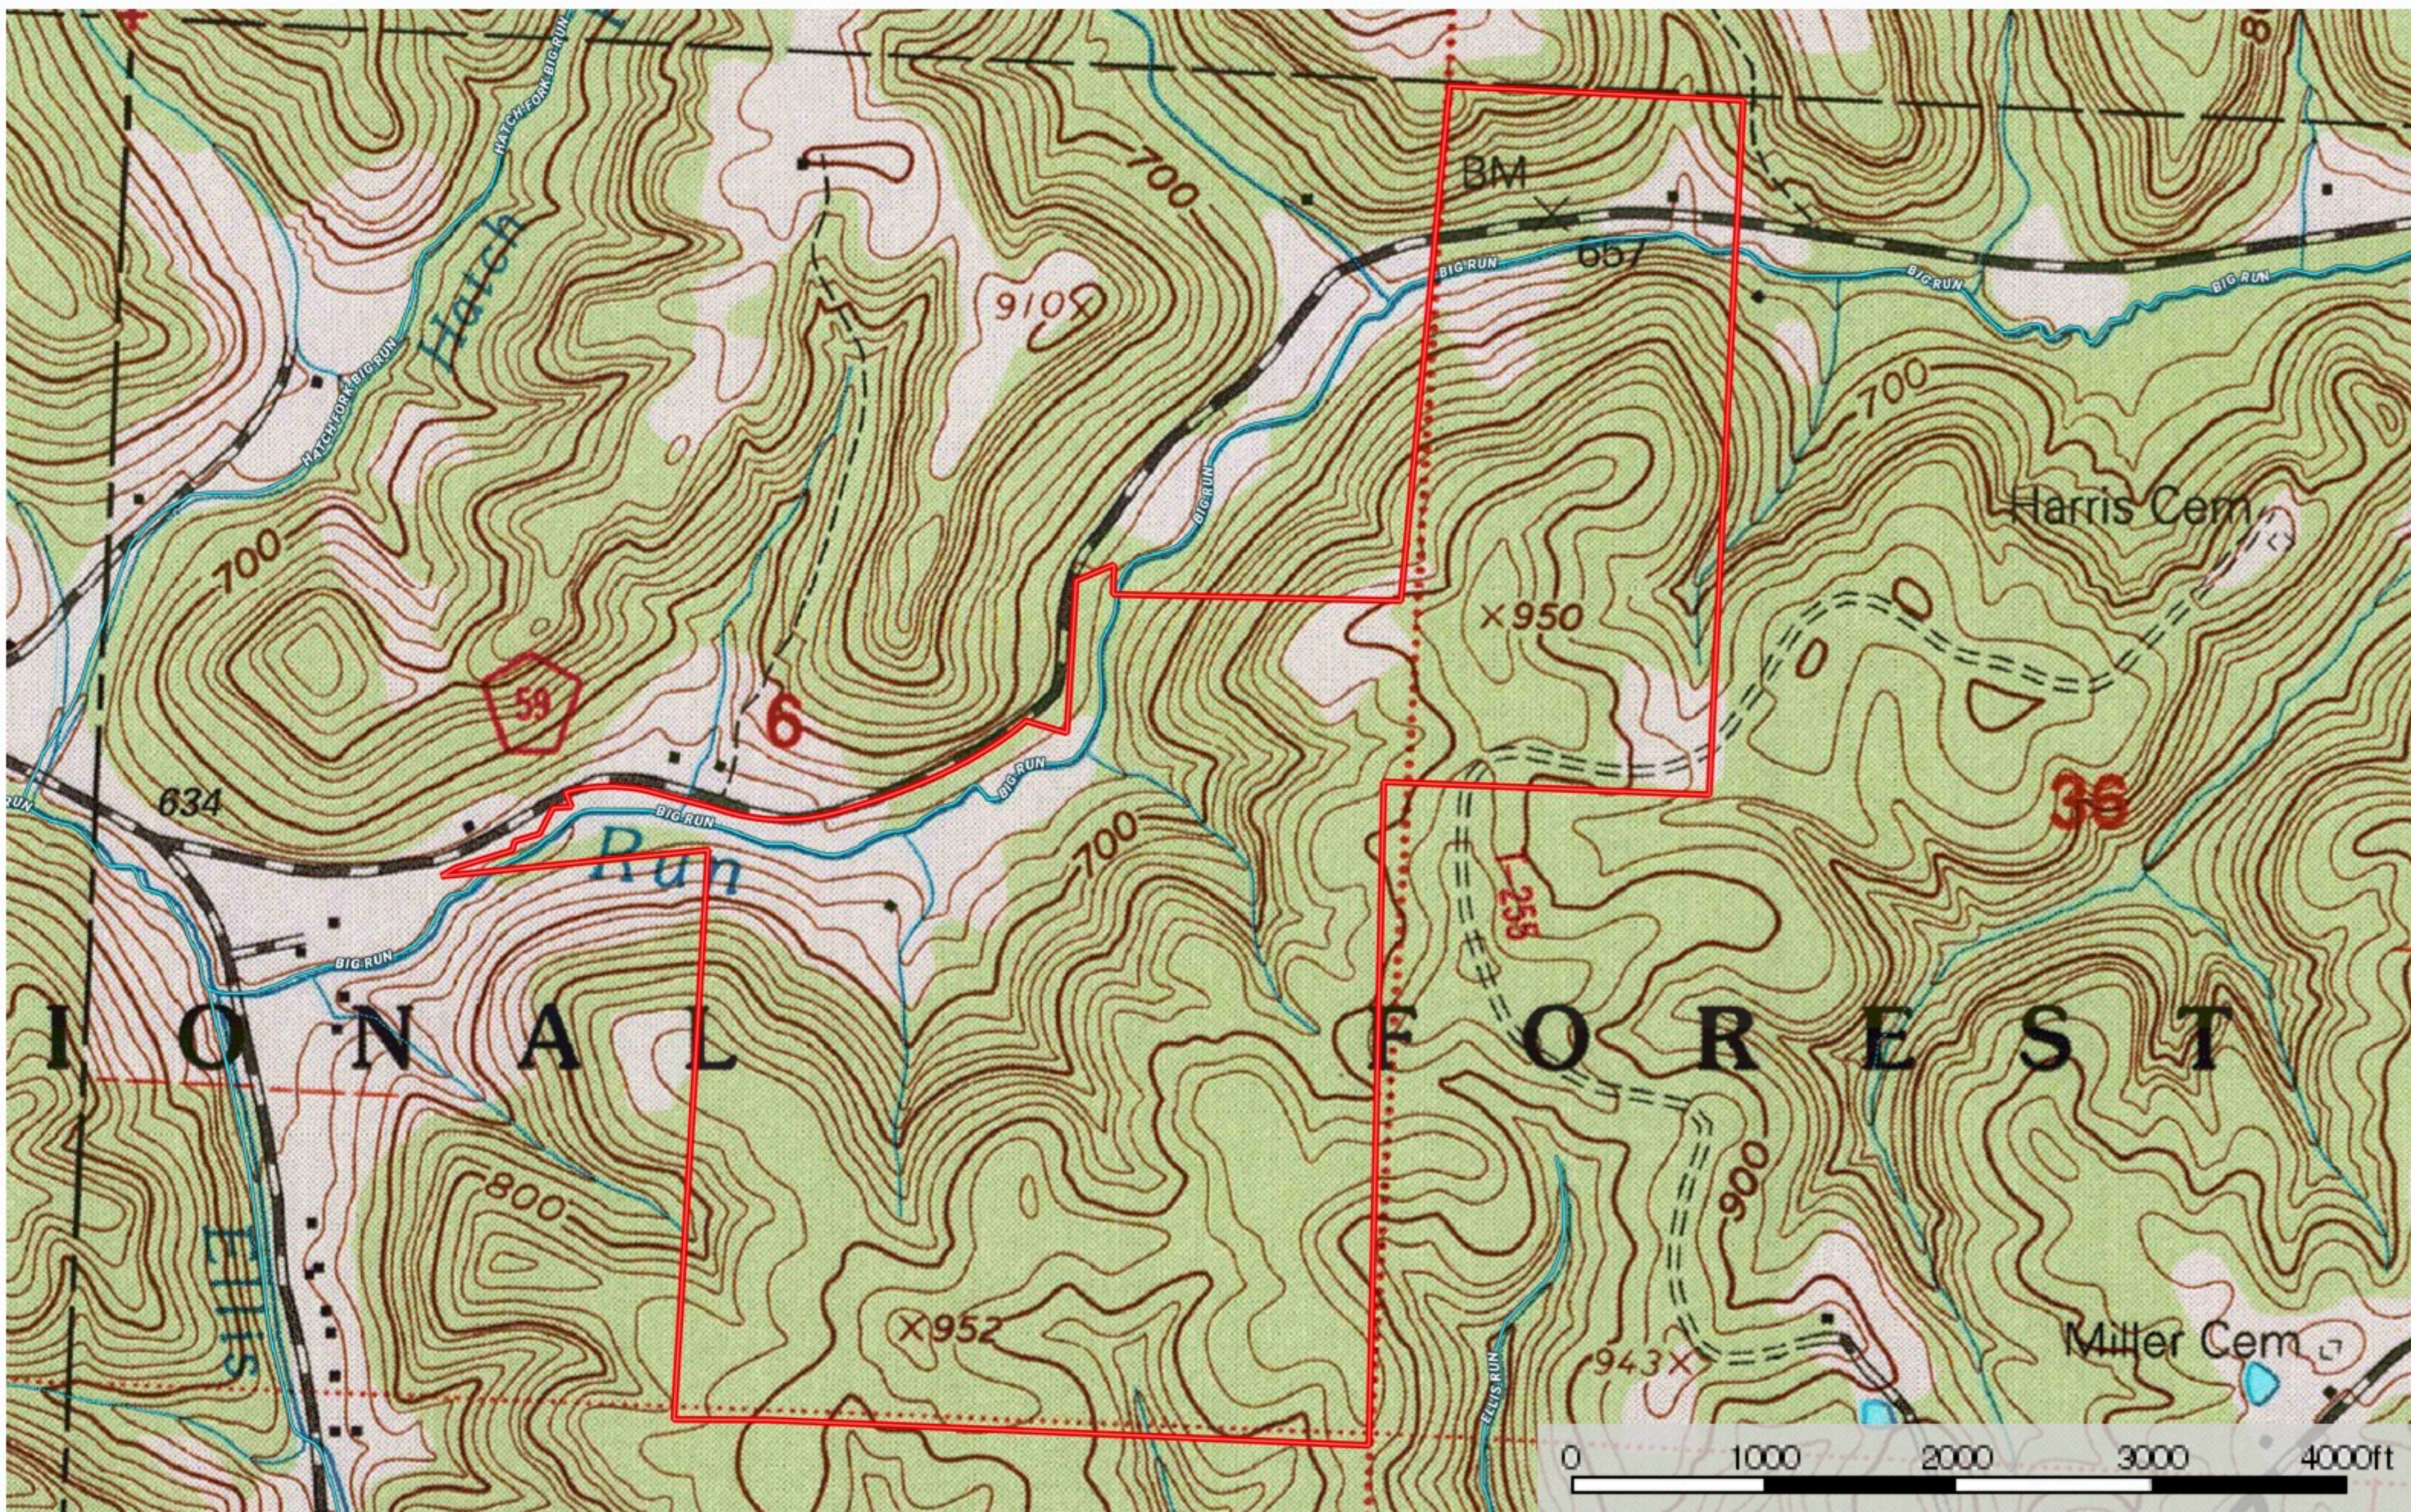

Harris Cemetary 272
Washington County, Ohio, 272.193 AC +/-

- Boundary
- Stream, Intermittent
- River/Creek
- Water Body