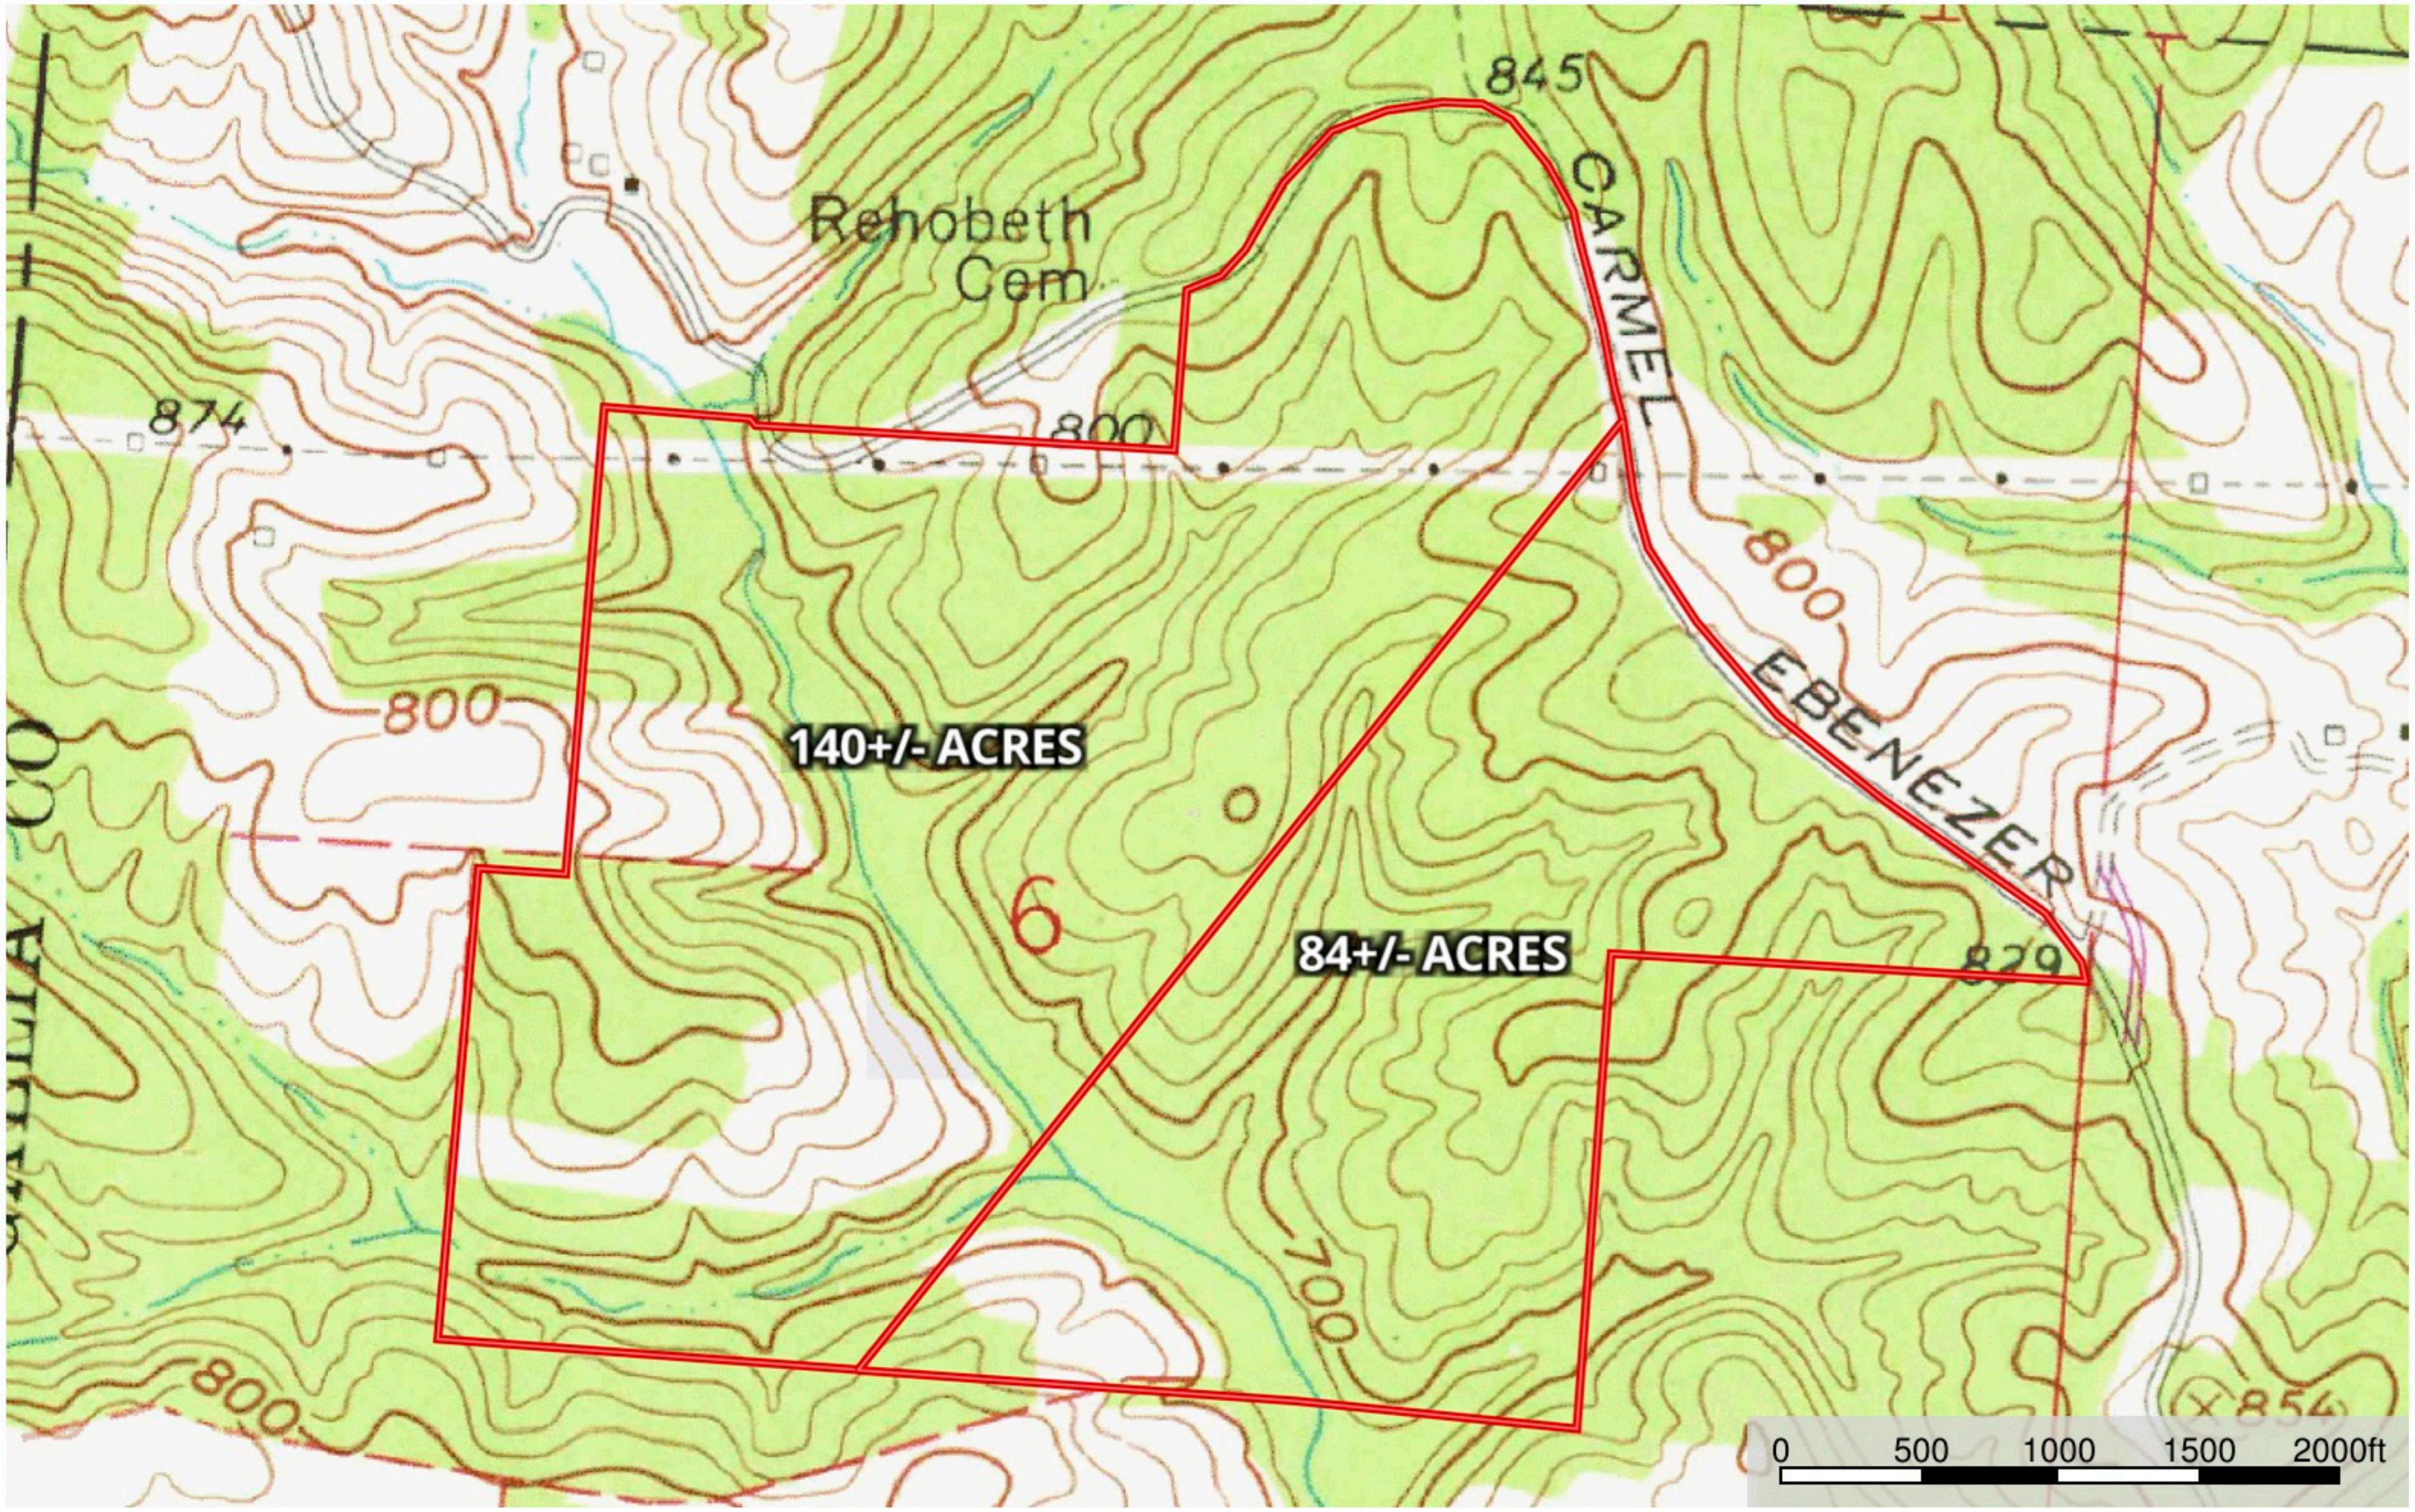

Mt Carmel Rd 224 Split
Gallia County, Ohio, 84 AC +/-

 Boundary