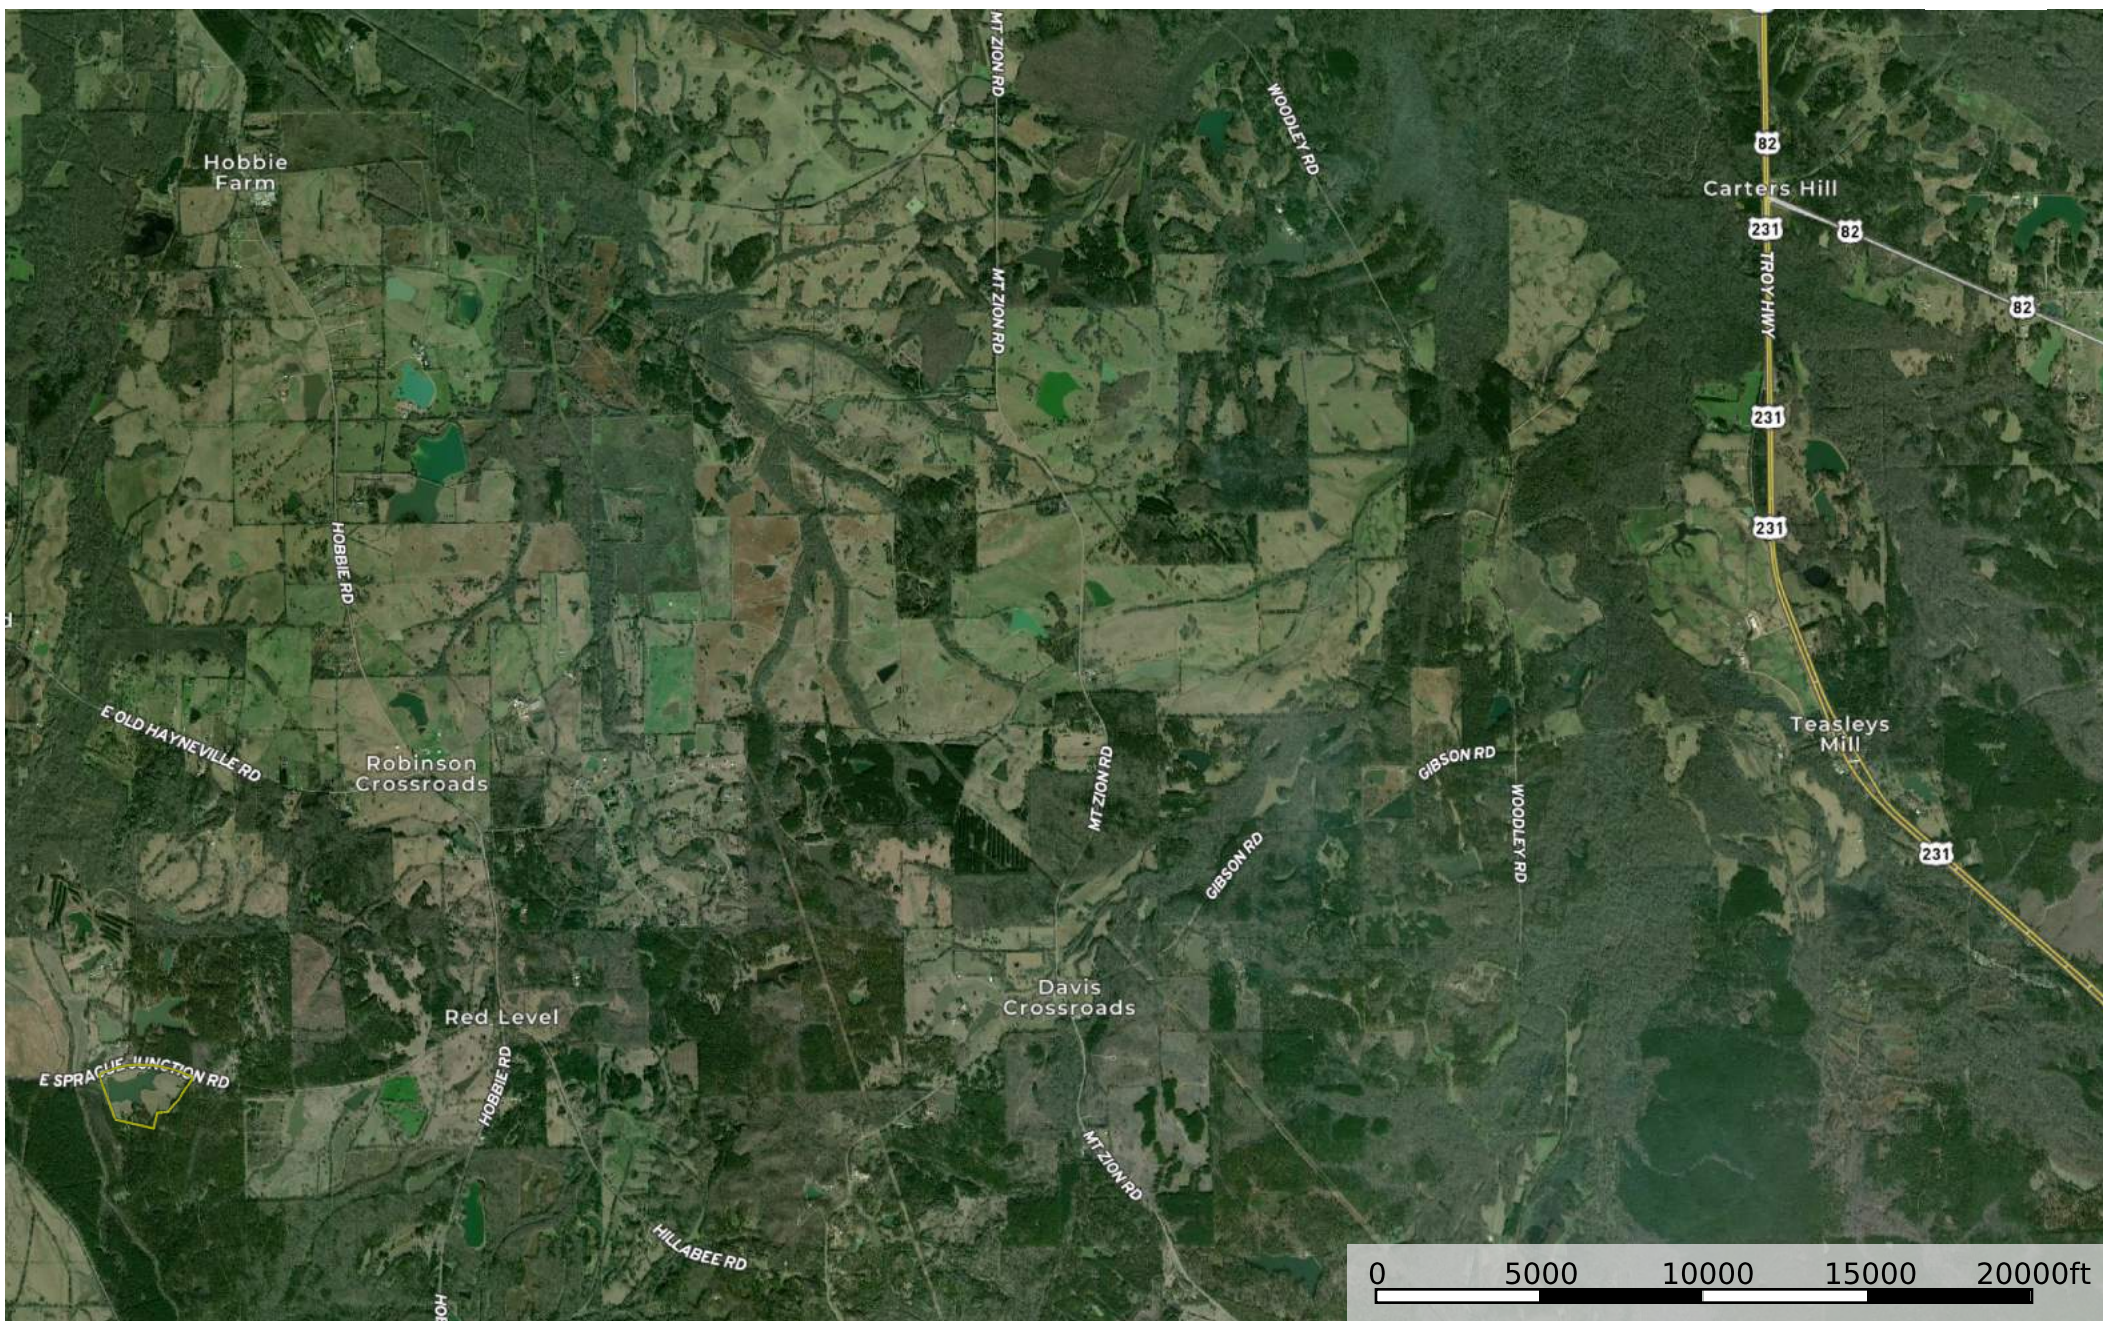

Montgomery-Sprague Junction 60 acres and house. 7.4.21

Alabama, AC +/-

 Boundary