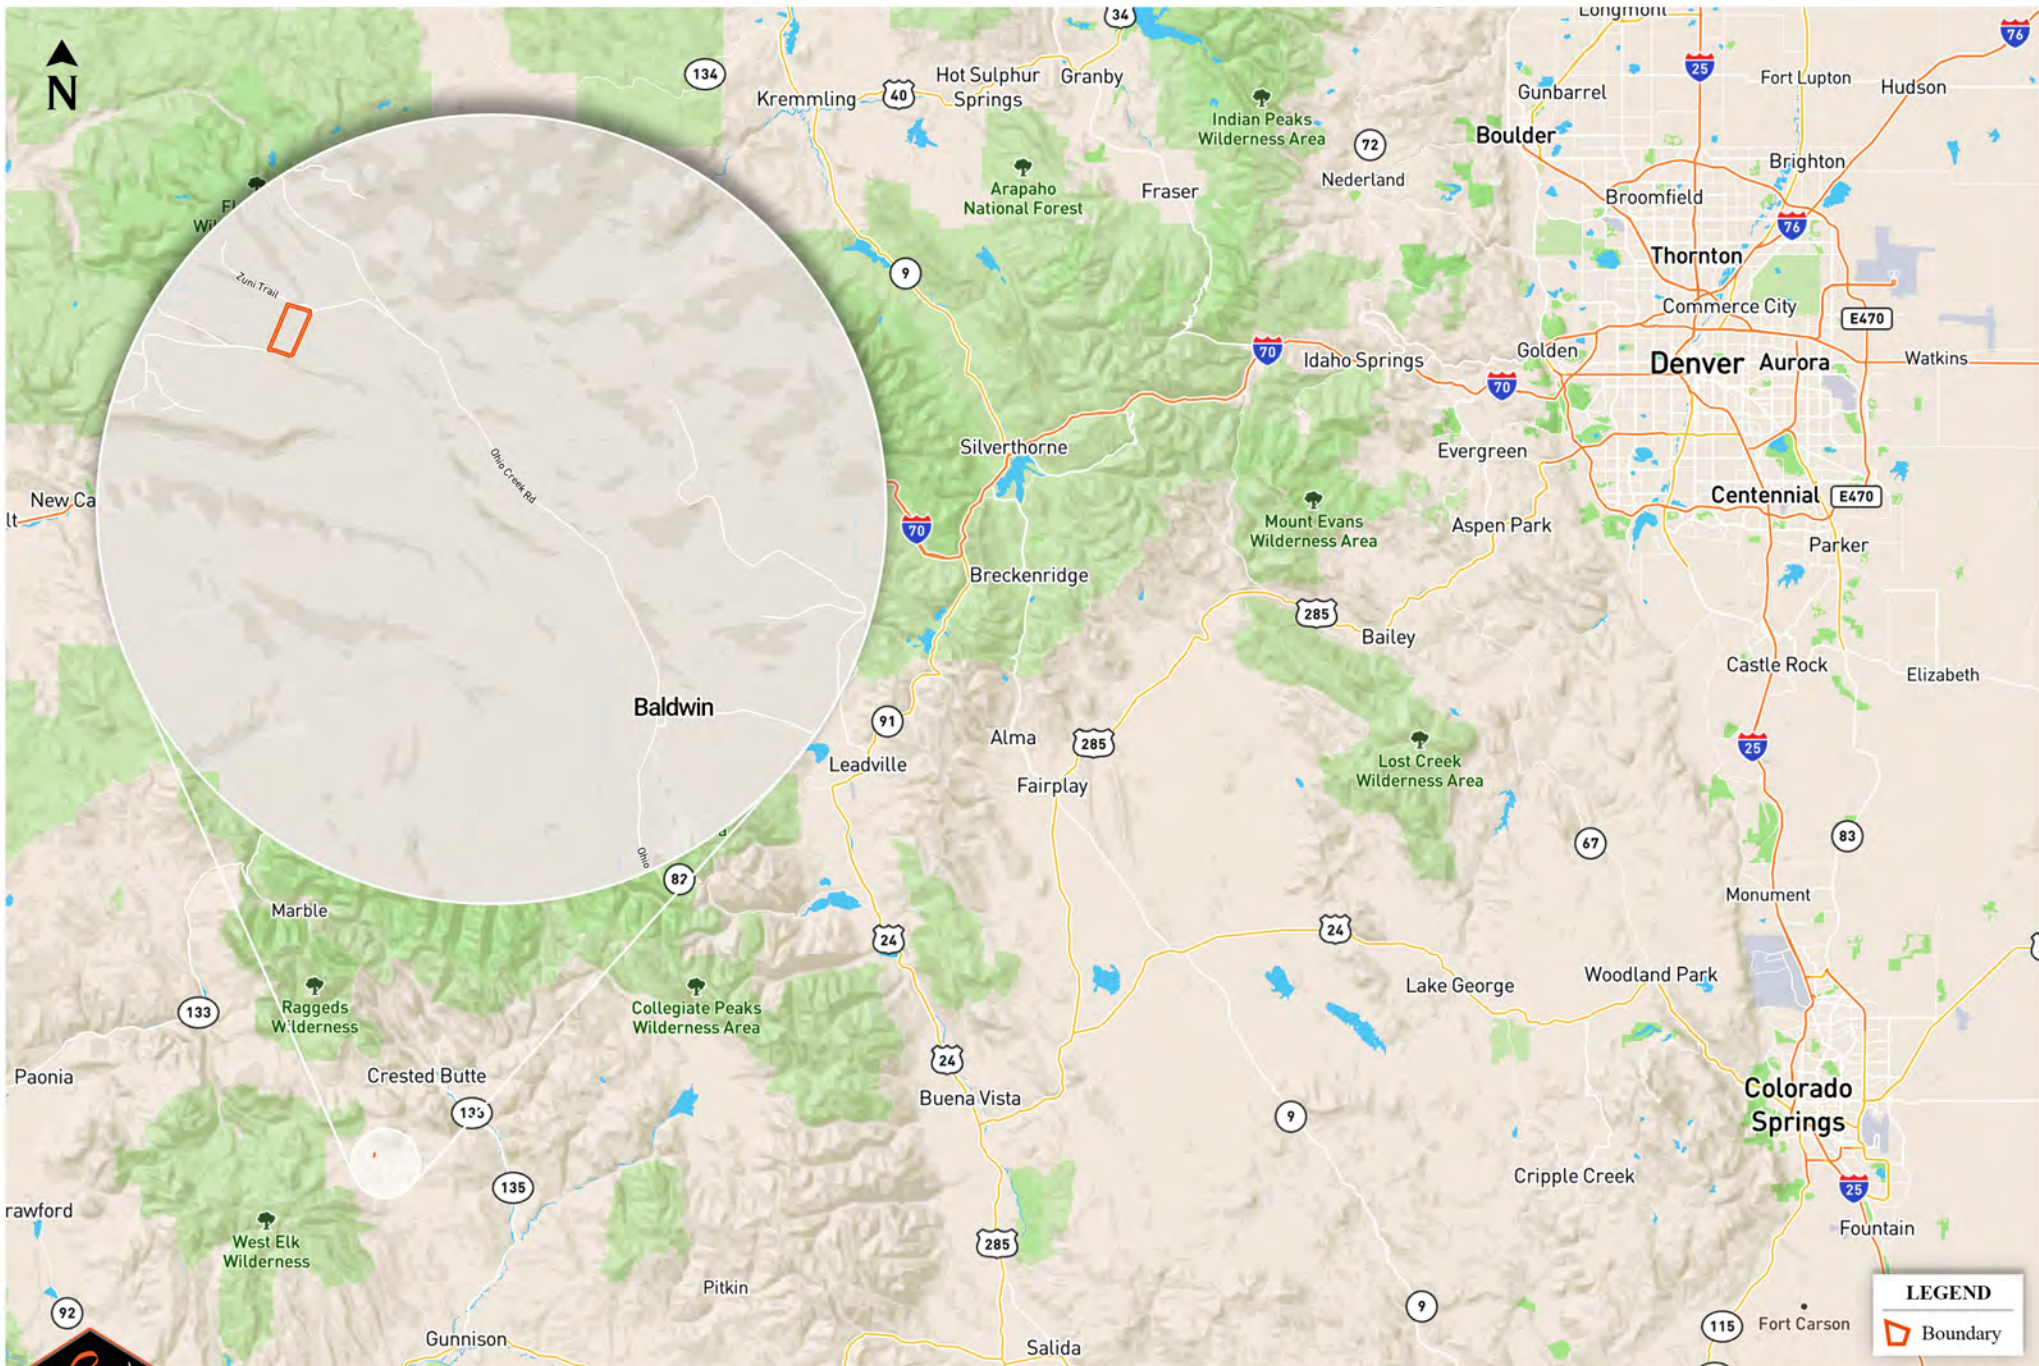

**LEGEND**

-  Boundary
-  Pass Creek

**WILDERNESS STREAMS - LOT 12**  
Gunnison, Colorado | 6.83± Acres

[www.SJSportingProperties.com](http://www.SJSportingProperties.com)

The information contained here is obtained by the broker from sellers, owners, or other resources. This information is considered reliable, neither this broker nor owners make any guarantee, warranty or representation as to correctness of any data or descriptions and the accuracy of such statements. The correctness and/or accuracy of any and all statements should be determined through independent investigation made by the prospective purchaser. This is not intended to replace a survey.

**WILDERNESS STREAMS - LOT 12**  
 Gunnison, Colorado | 6.83± Acres

[www.SJSportingProperties.com](http://www.SJSportingProperties.com)

The information contained here is obtained by the broker from sellers, owners, or other resources. This information is considered reliable, neither this broker nor owners make any guarantee, warranty or representation as to correctness of any data or descriptions and the accuracy of such statements. The correctness and/or accuracy of any and all statements should be determined through independent investigation made by the prospective purchaser. This is not intended to replace a survey.