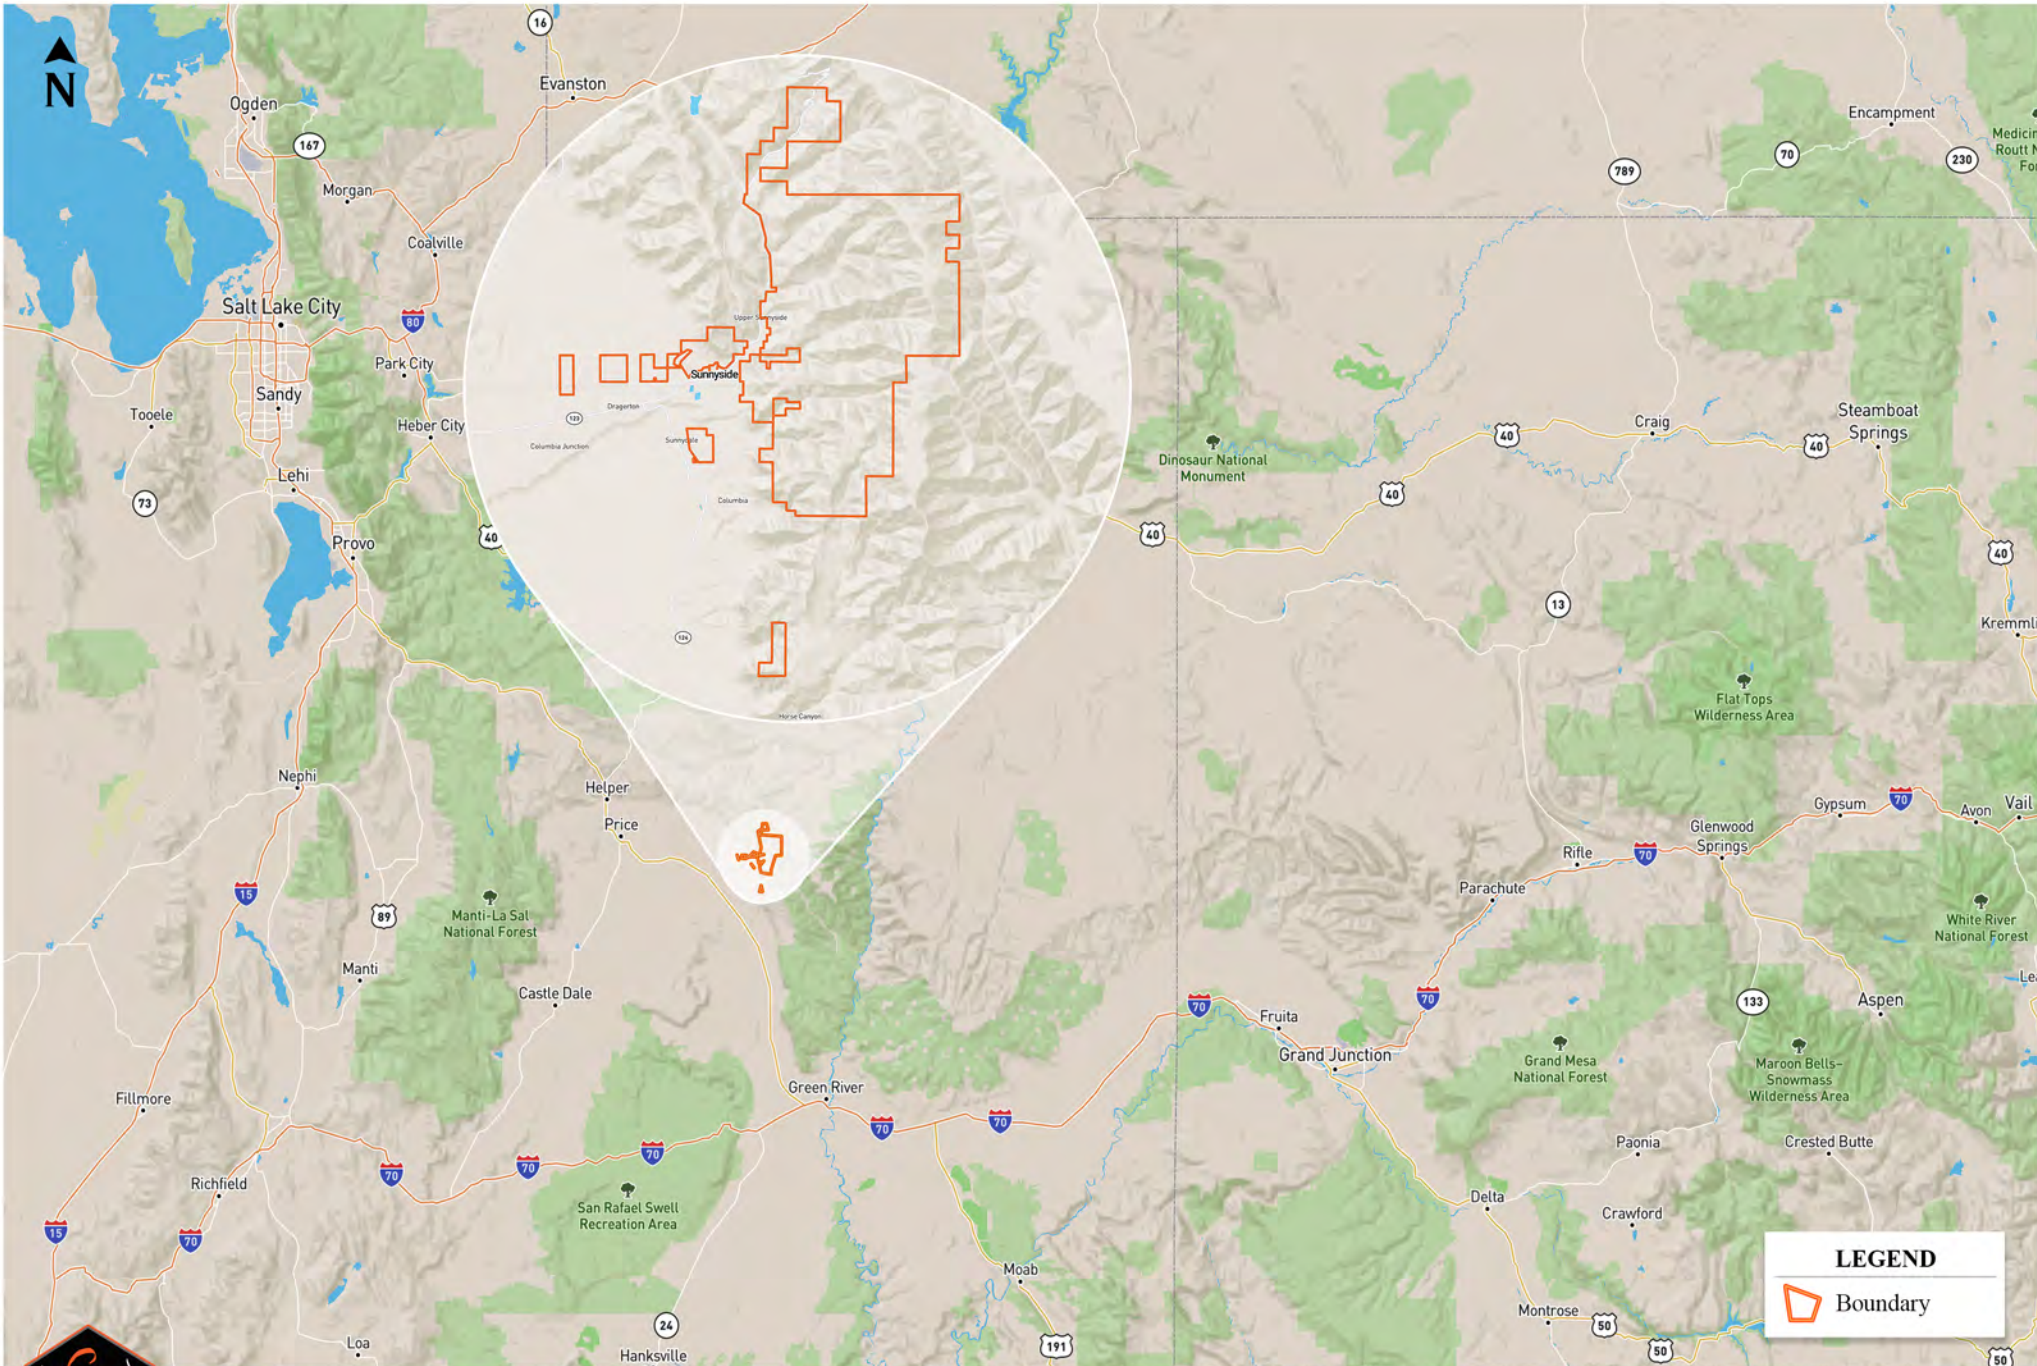

LEGEND

-  Boundary
-  Gate
-  Primary Road
-  Road/Trail
-  BLM
-  State Trust

EAST CARBON RANCH
 East Carbon, Utah | 13,500± acres

www.SJSportingProperties.com

The information contained here is obtained by the broker from sellers, owners, or other resources. This information is considered reliable, neither this broker nor owners make any guarantee, warranty or representation as to correctness of any data or descriptions and the accuracy of such statements. The correctness and/or accuracy of any and all statements should be determined through independent investigation made by the prospective purchaser. This is not intended to replace a survey.

EAST CARBON RANCH
 East Carbon, Utah | 13,500± acres

www.SJSportingProperties.com

The information contained here is obtained by the broker from sellers, owners, or other resources. This information is considered reliable, neither this broker nor owners make any guarantee, warranty or representation as to correctness of any data or descriptions and the accuracy of such statements. The correctness and/or accuracy of any and all statements should be determined through independent investigation made by the prospective purchaser. This is not intended to replace a survey.