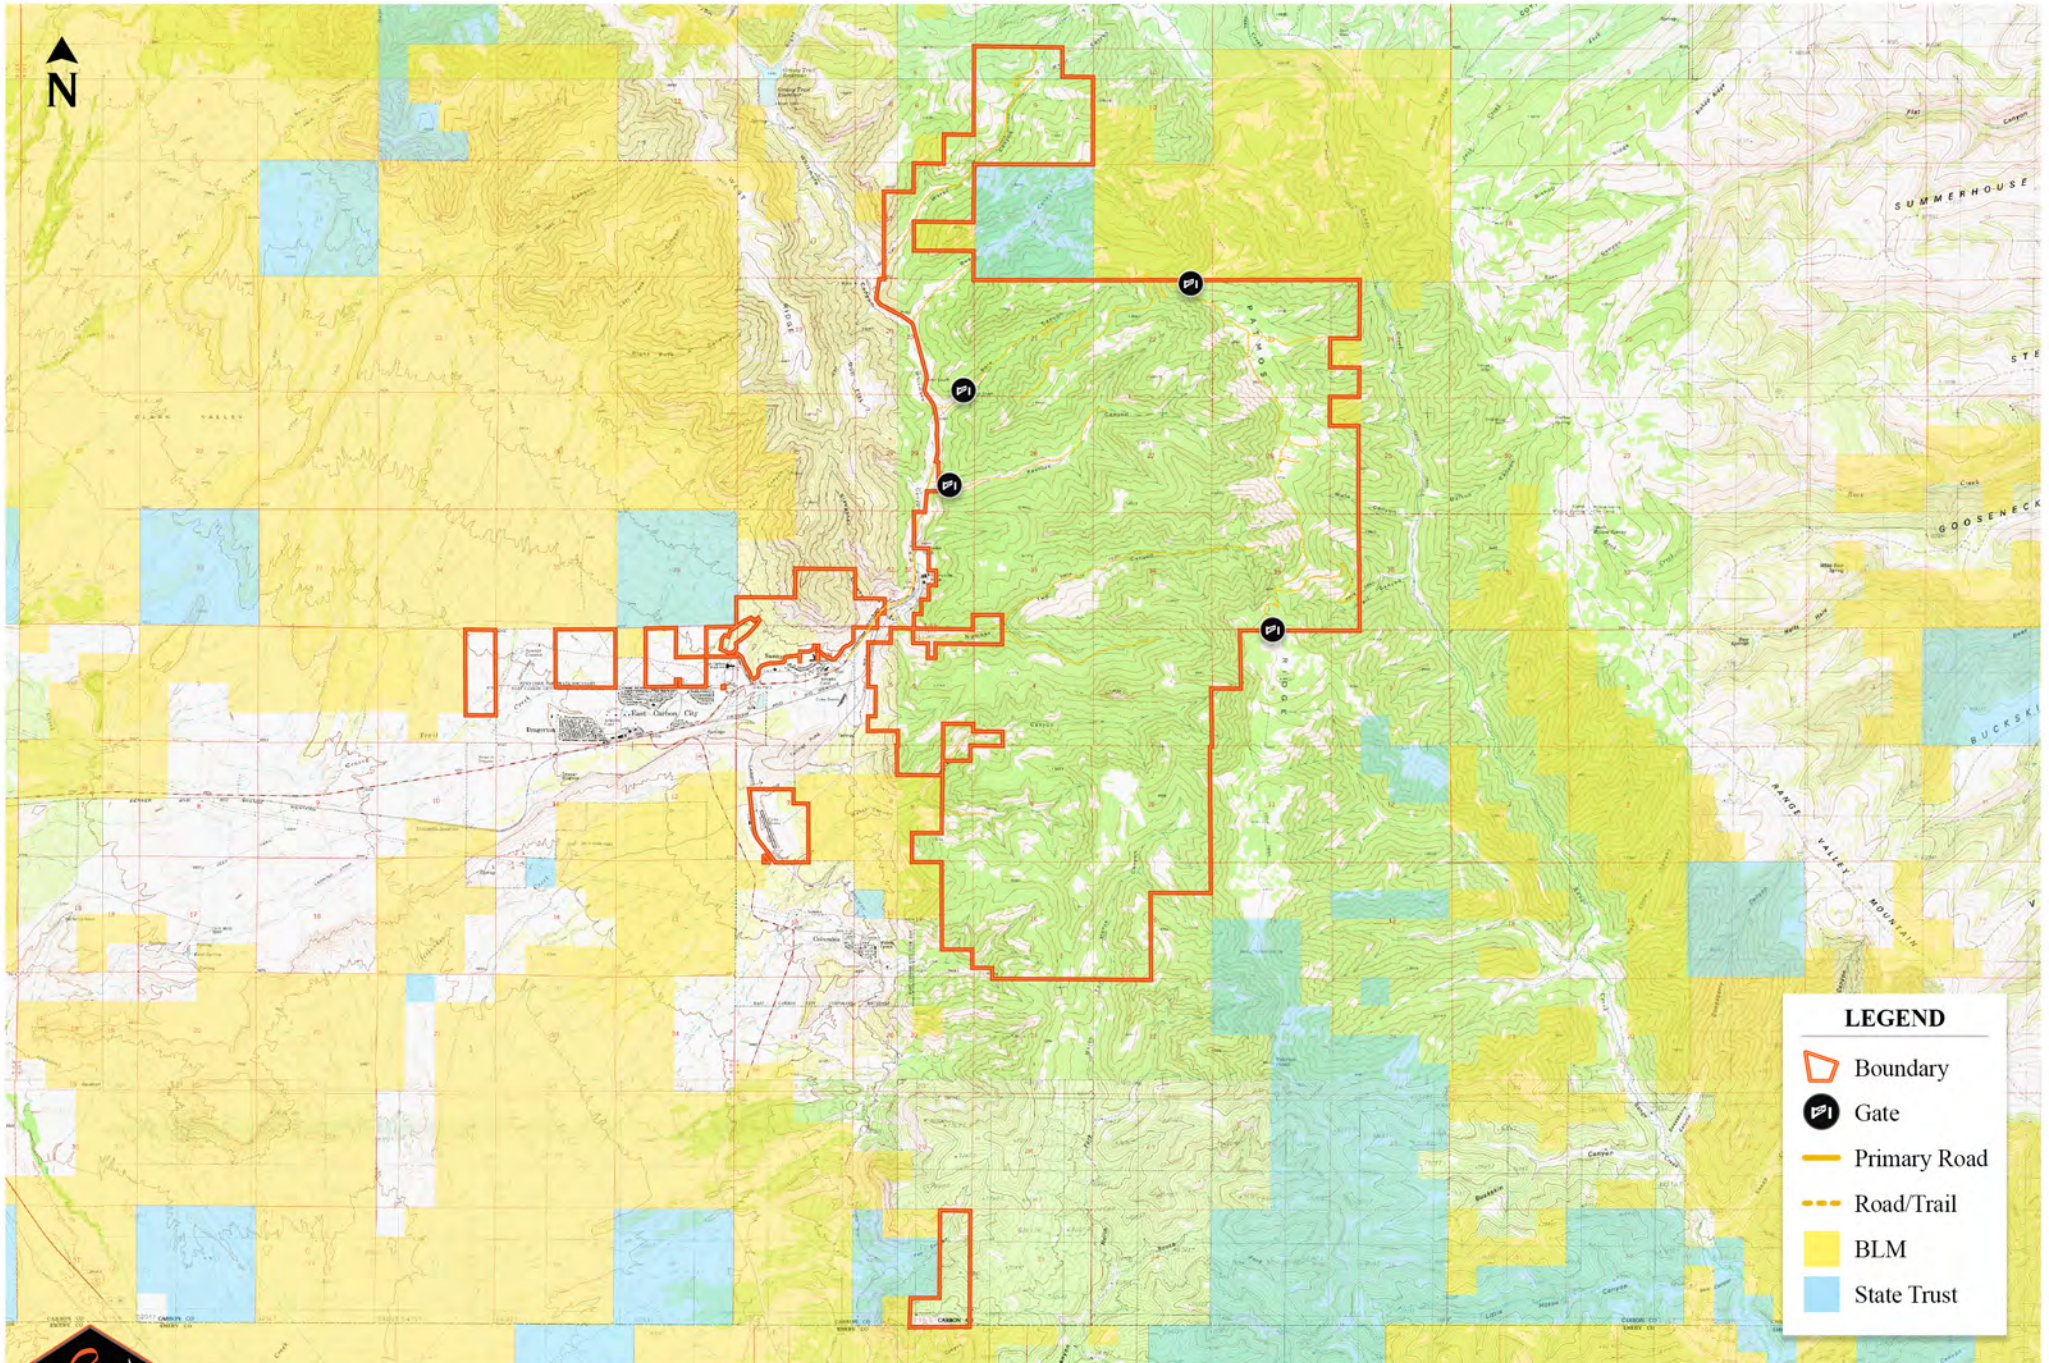

LEGEND

-  Boundary
-  Gate
-  Primary Road
-  Road/Trail
-  BLM
-  State Trust

EAST CARBON RANCH
 East Carbon, Utah | 13,500± acres

www.SJSportingProperties.com

The information contained here is obtained by the broker from sellers, owners, or other resources. This information is considered reliable, neither this broker nor owners make any guarantee, warranty or representation as to correctness of any data or descriptions and the accuracy of such statements. The correctness and/or accuracy of any and all statements should be determined through independent investigation made by the prospective purchaser. This is not intended to replace a survey.

EAST CARBON RANCH
 East Carbon, Utah | 13,500± acres

www.SJSportingProperties.com

The information contained here is obtained by the broker from sellers, owners, or other resources. This information is considered reliable, neither this broker nor owners make any guarantee, warranty or representation as to correctness of any data or descriptions and the accuracy of such statements. The correctness and/or accuracy of any and all statements should be determined through independent investigation made by the prospective purchaser. This is not intended to replace a survey.