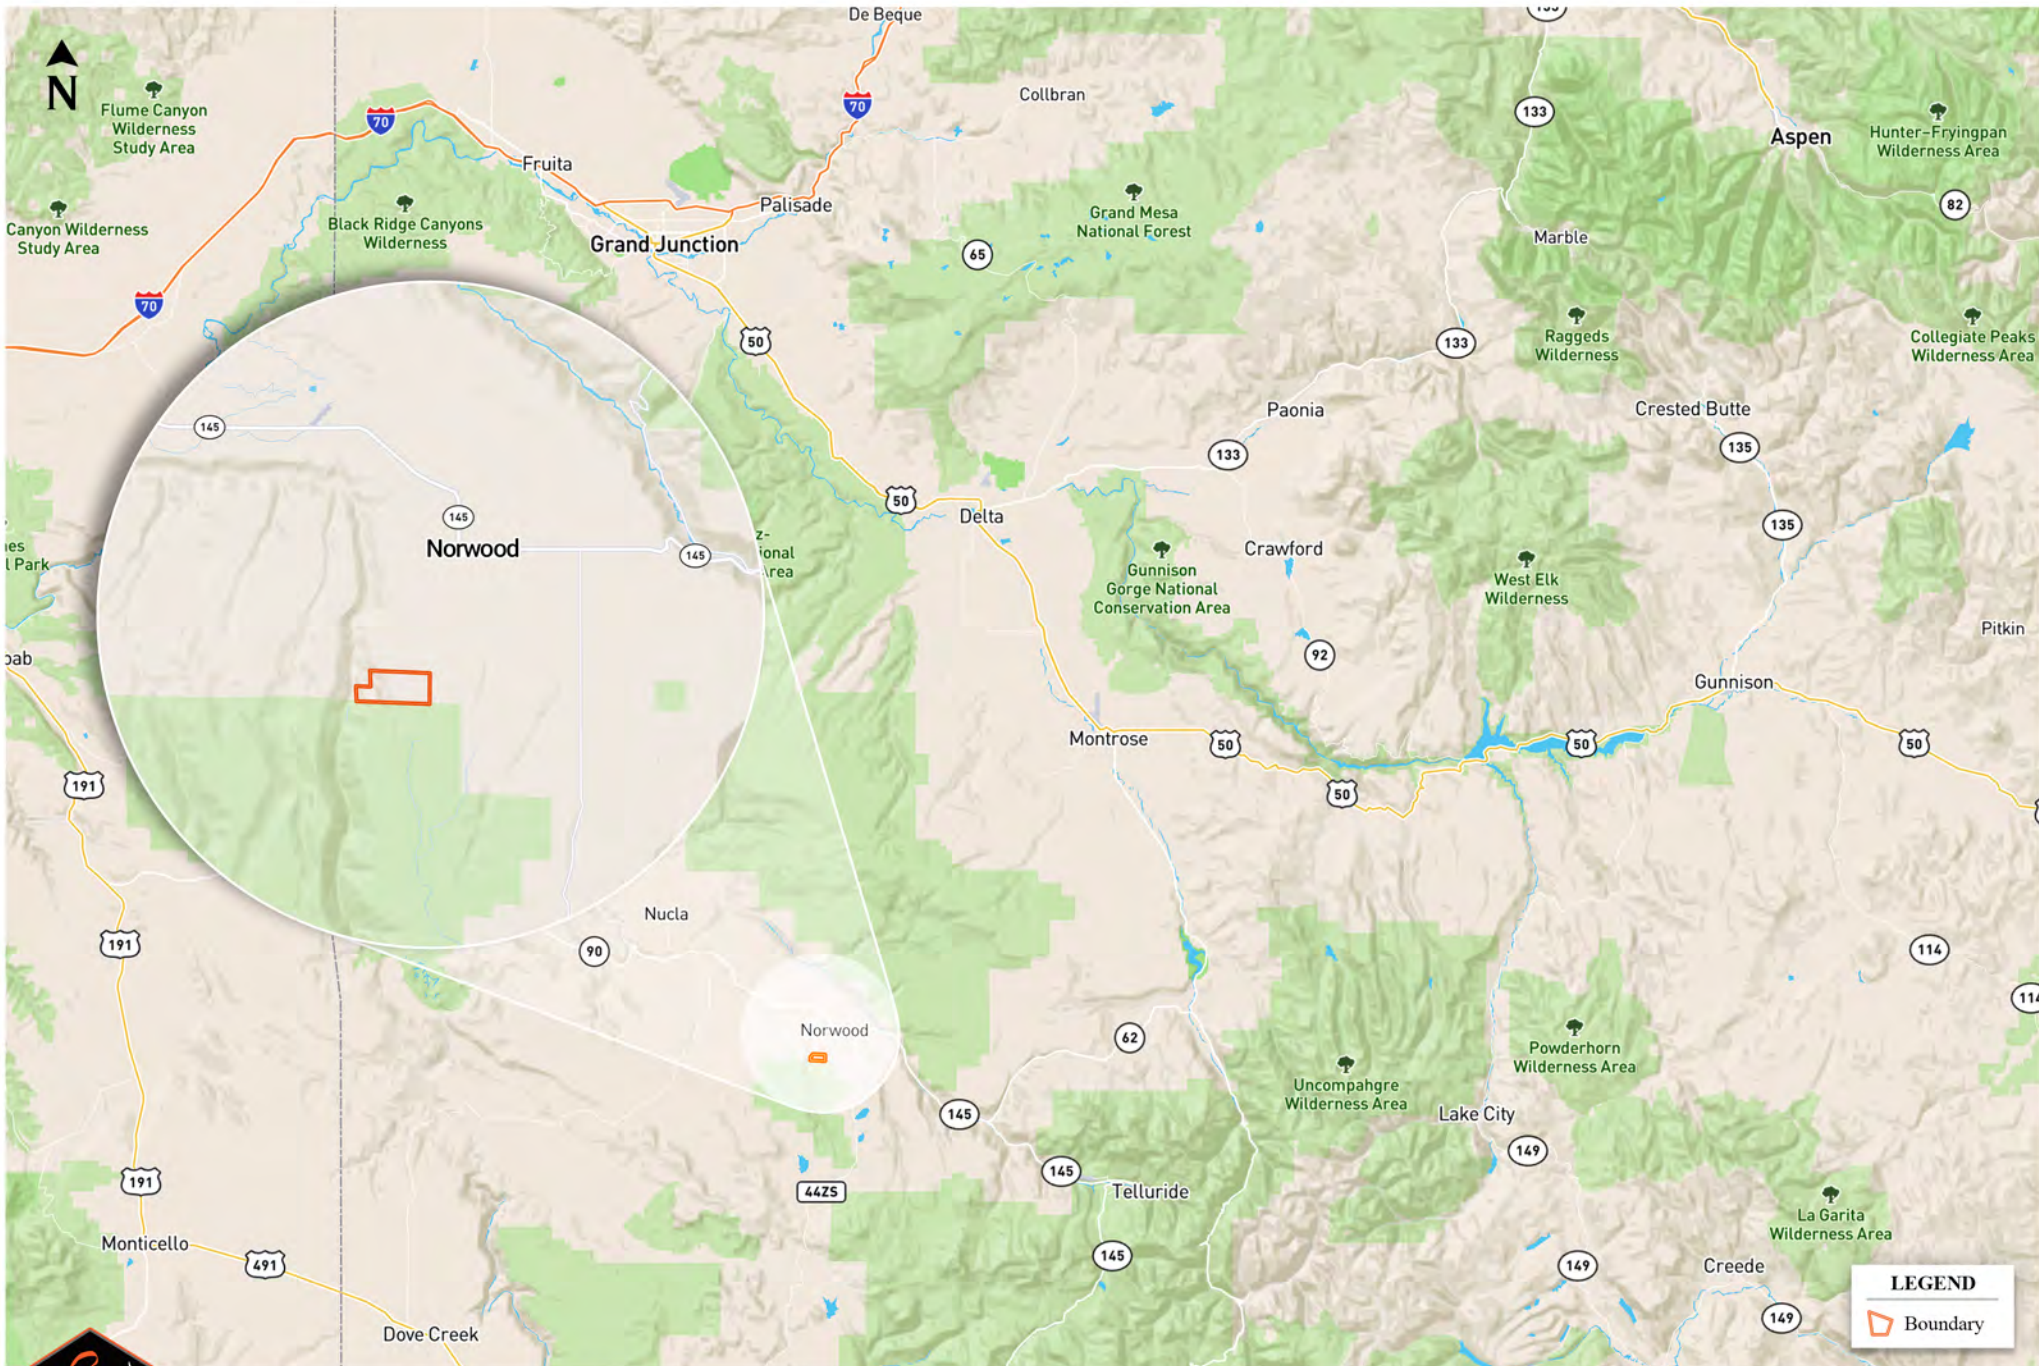

J2F RANCH
 Norwood, Colorado | 359± Acres

www.SJSportingProperties.com

The information contained here is obtained by the broker from sellers, owners, or other resources. This information is considered reliable, neither this broker nor owners make any guarantee, warranty or representation as to correctness of any data or descriptions and the accuracy of such statements. The correctness and/or accuracy of any and all statements should be determined through independent investigation made by the prospective purchaser. This is not intended to replace a survey.