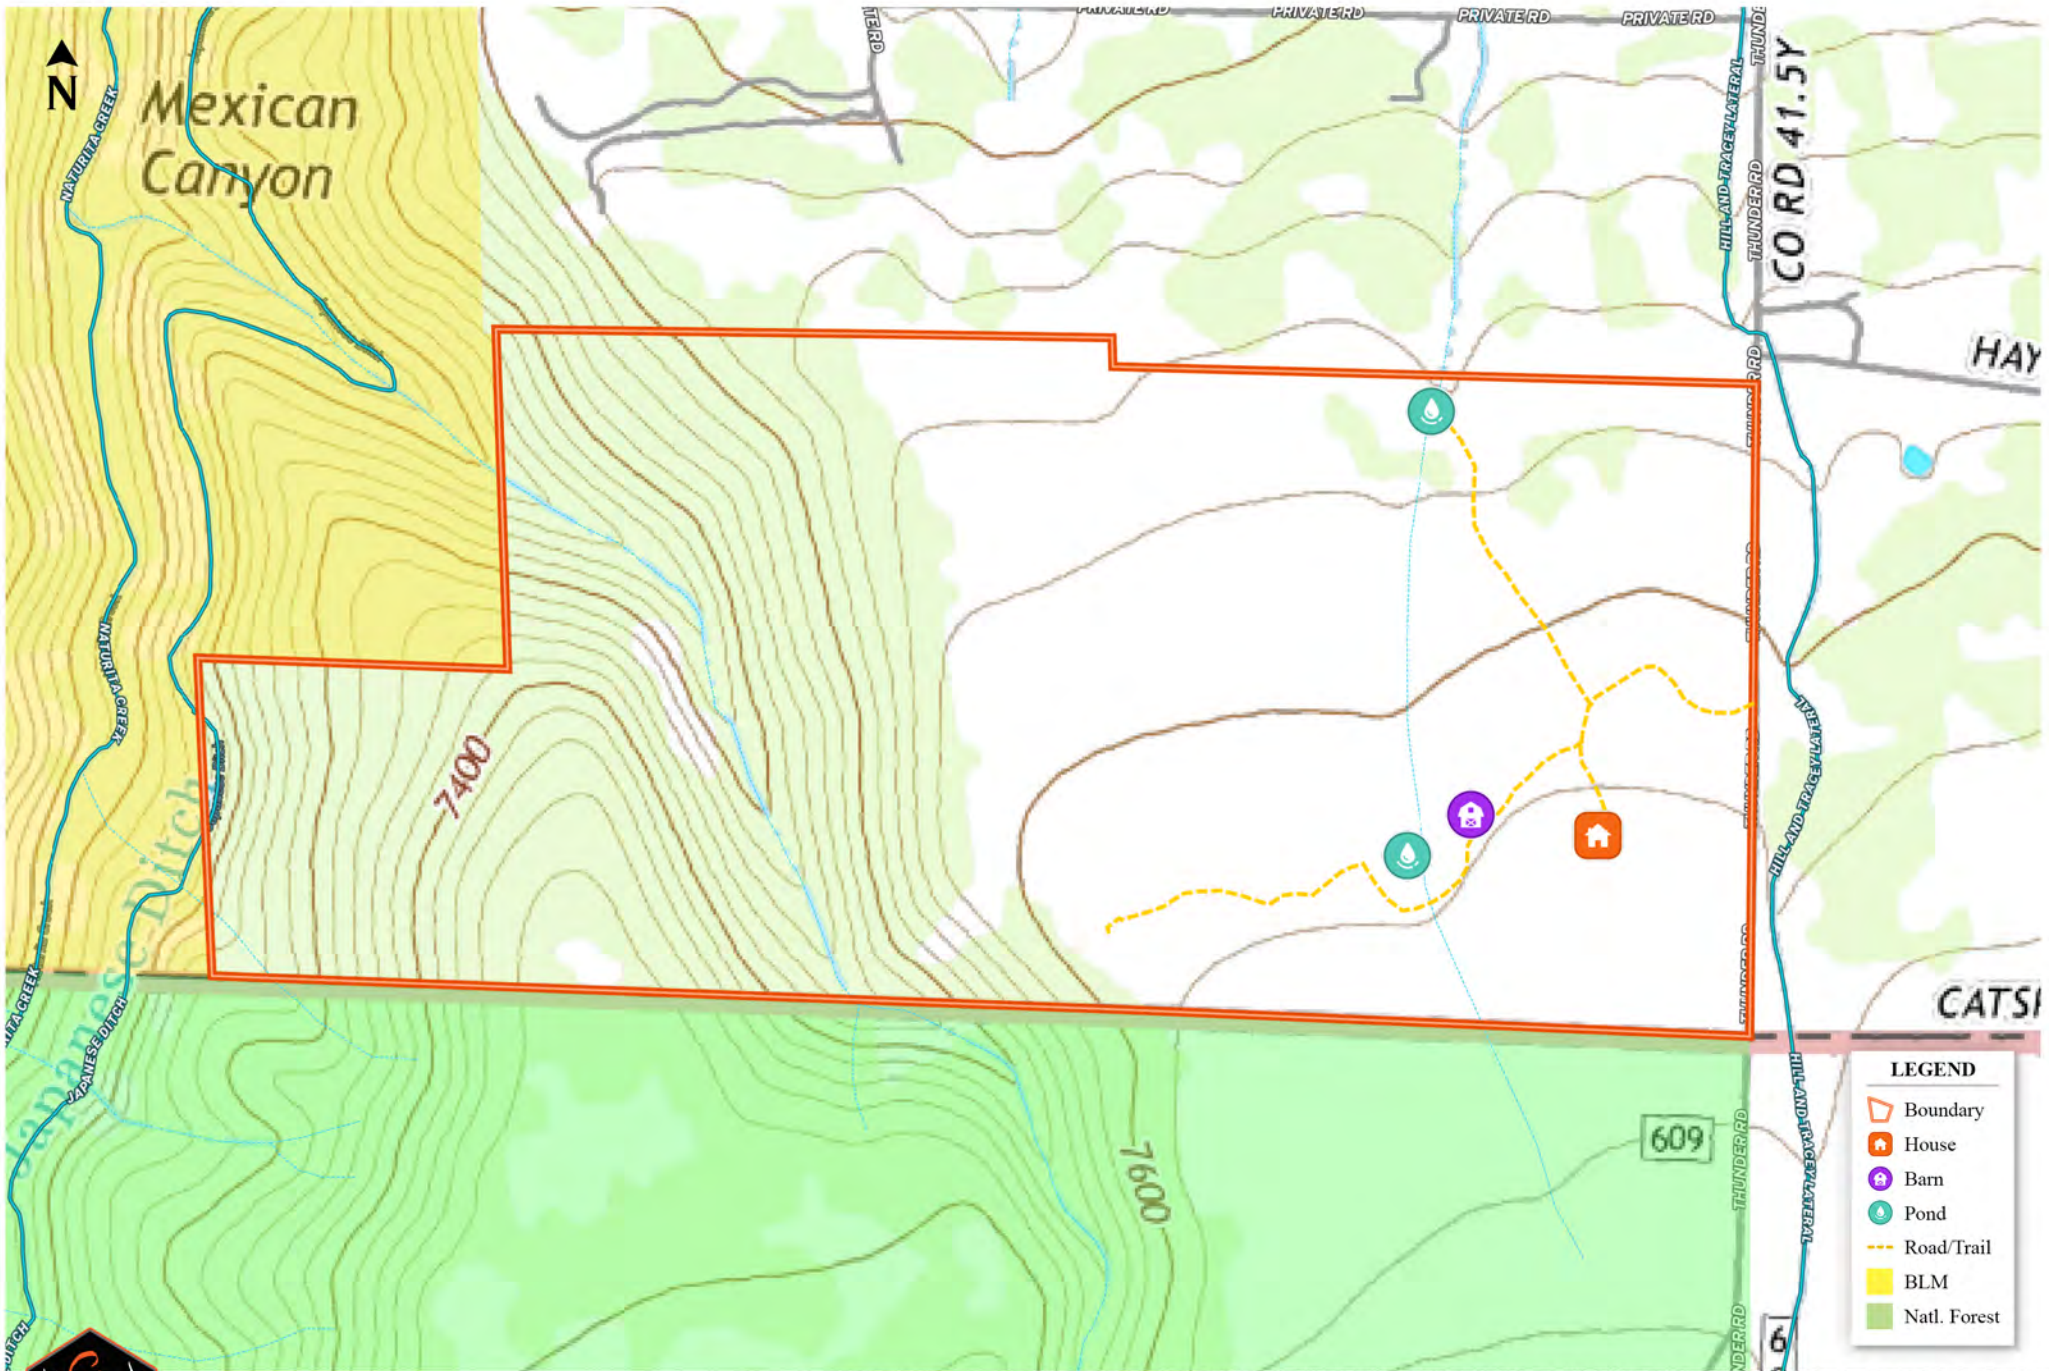

J2F RANCH
 Norwood, Colorado | 359± Acres

www.SJSportingProperties.com

The information contained here is obtained by the broker from sellers, owners, or other resources. This information is considered reliable, neither this broker nor owners make any guarantee, warranty or representation as to correctness of any data or descriptions and the accuracy of such statements. The correctness and/or accuracy of any and all statements should be determined through independent investigation made by the prospective purchaser. This is not intended to replace a survey.