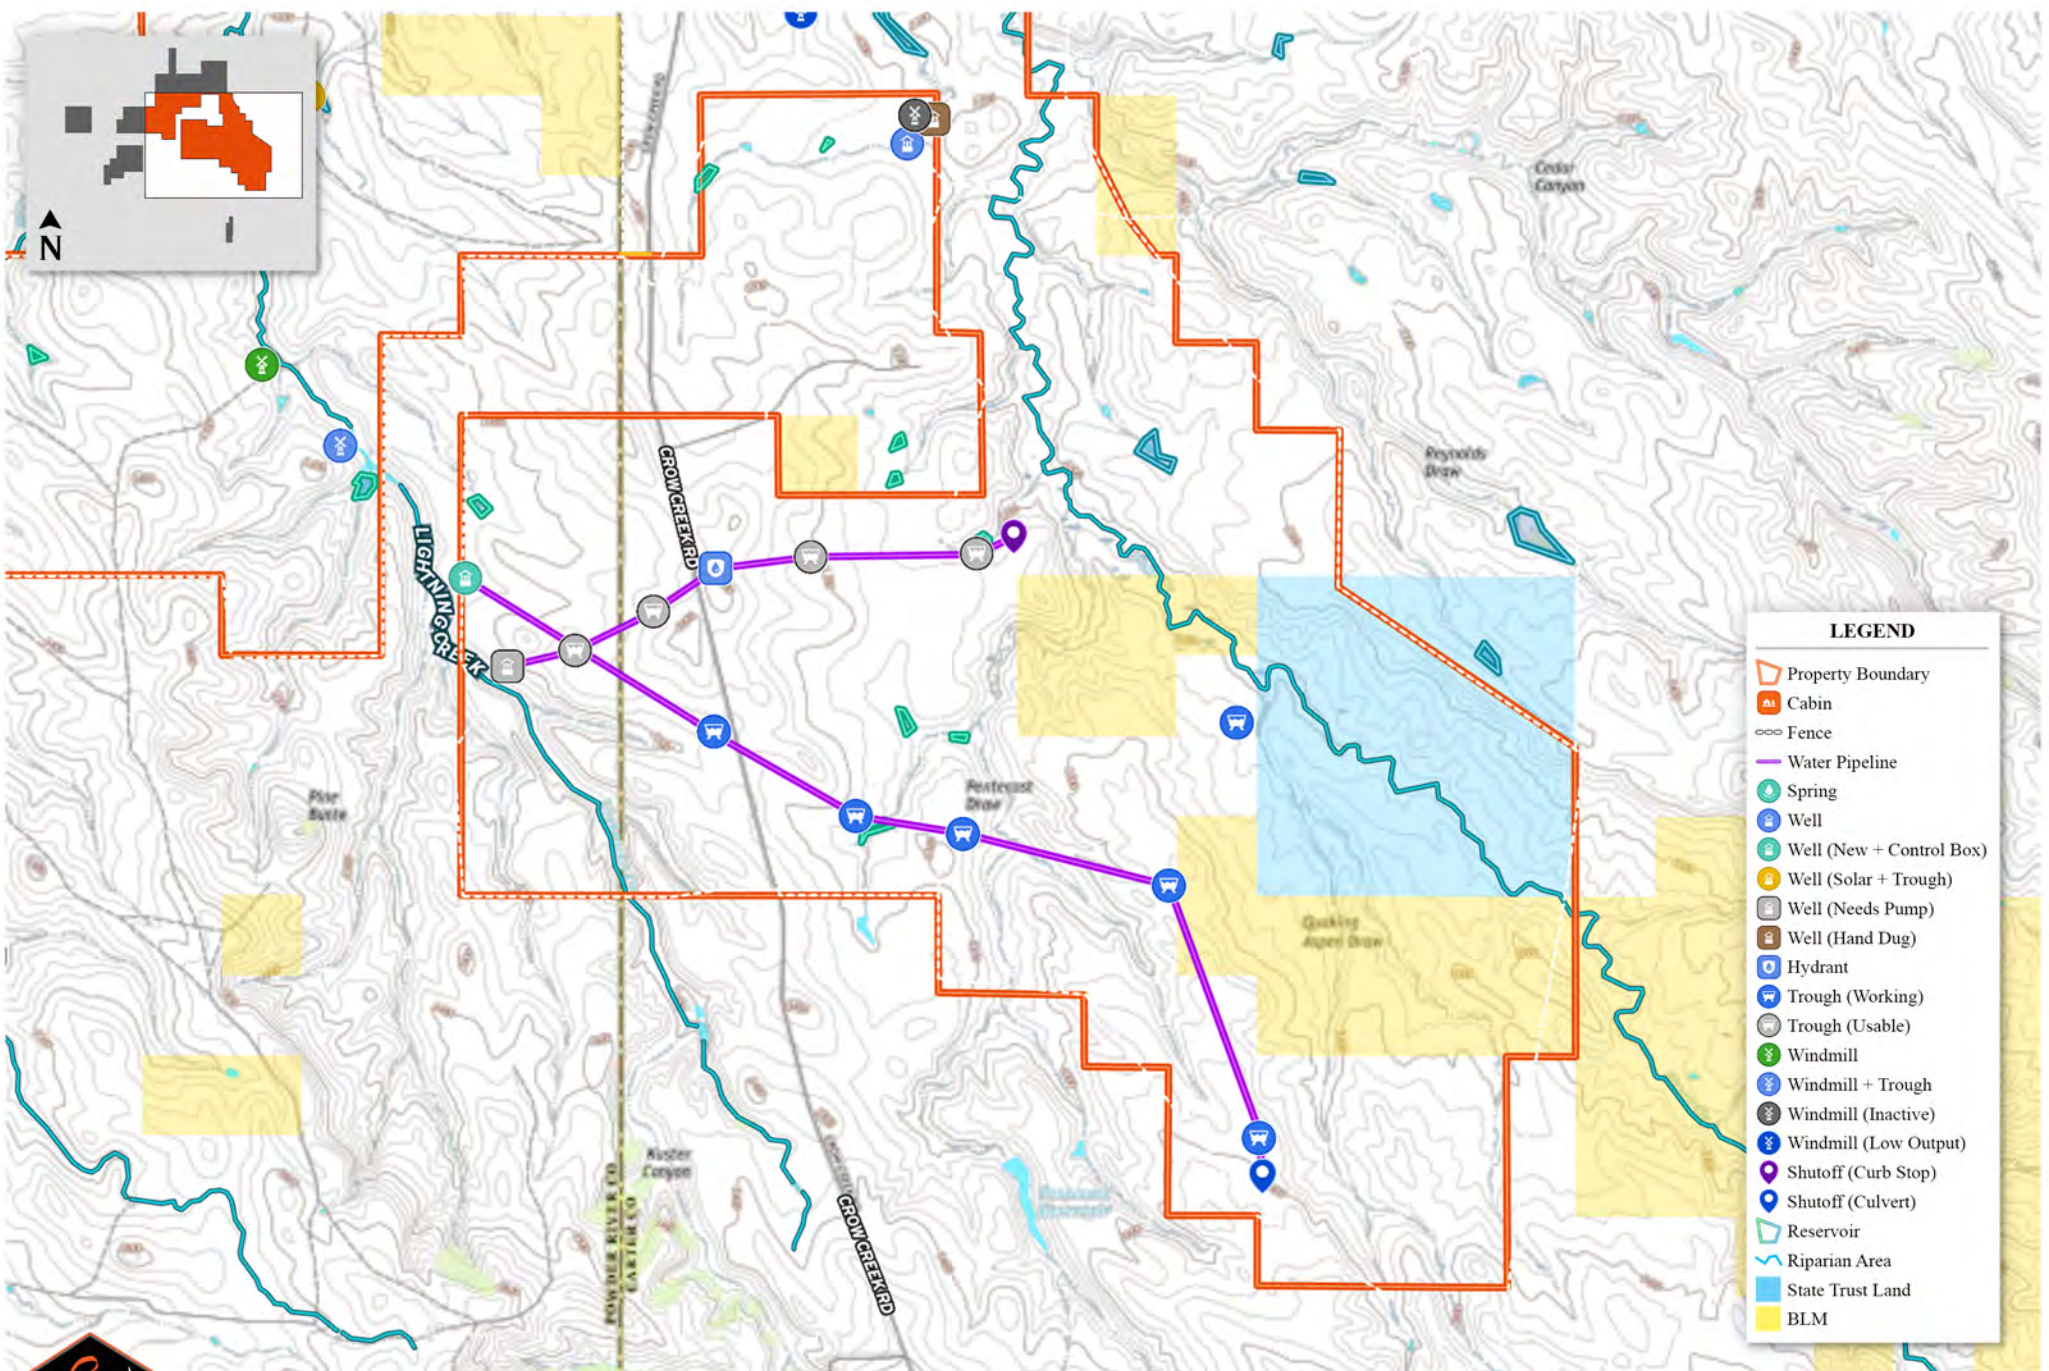

LEGEND

- Property Boundary
- Cabin
- Fence
- Water Pipeline
- Spring
- Well
- Well (New + Control Box)
- Well (Solar + Trough)
- Well (Needs Pump)
- Well (Hand Dug)
- Hydrant
- Trough (Working)
- Trough (Usable)
- Windmill
- Windmill + Trough
- Windmill (Inactive)
- Windmill (Low Output)
- Shutoff (Curb Stop)
- Shutoff (Culvert)
- Reservoir
- Riparian Area
- State Trust Land
- BLM