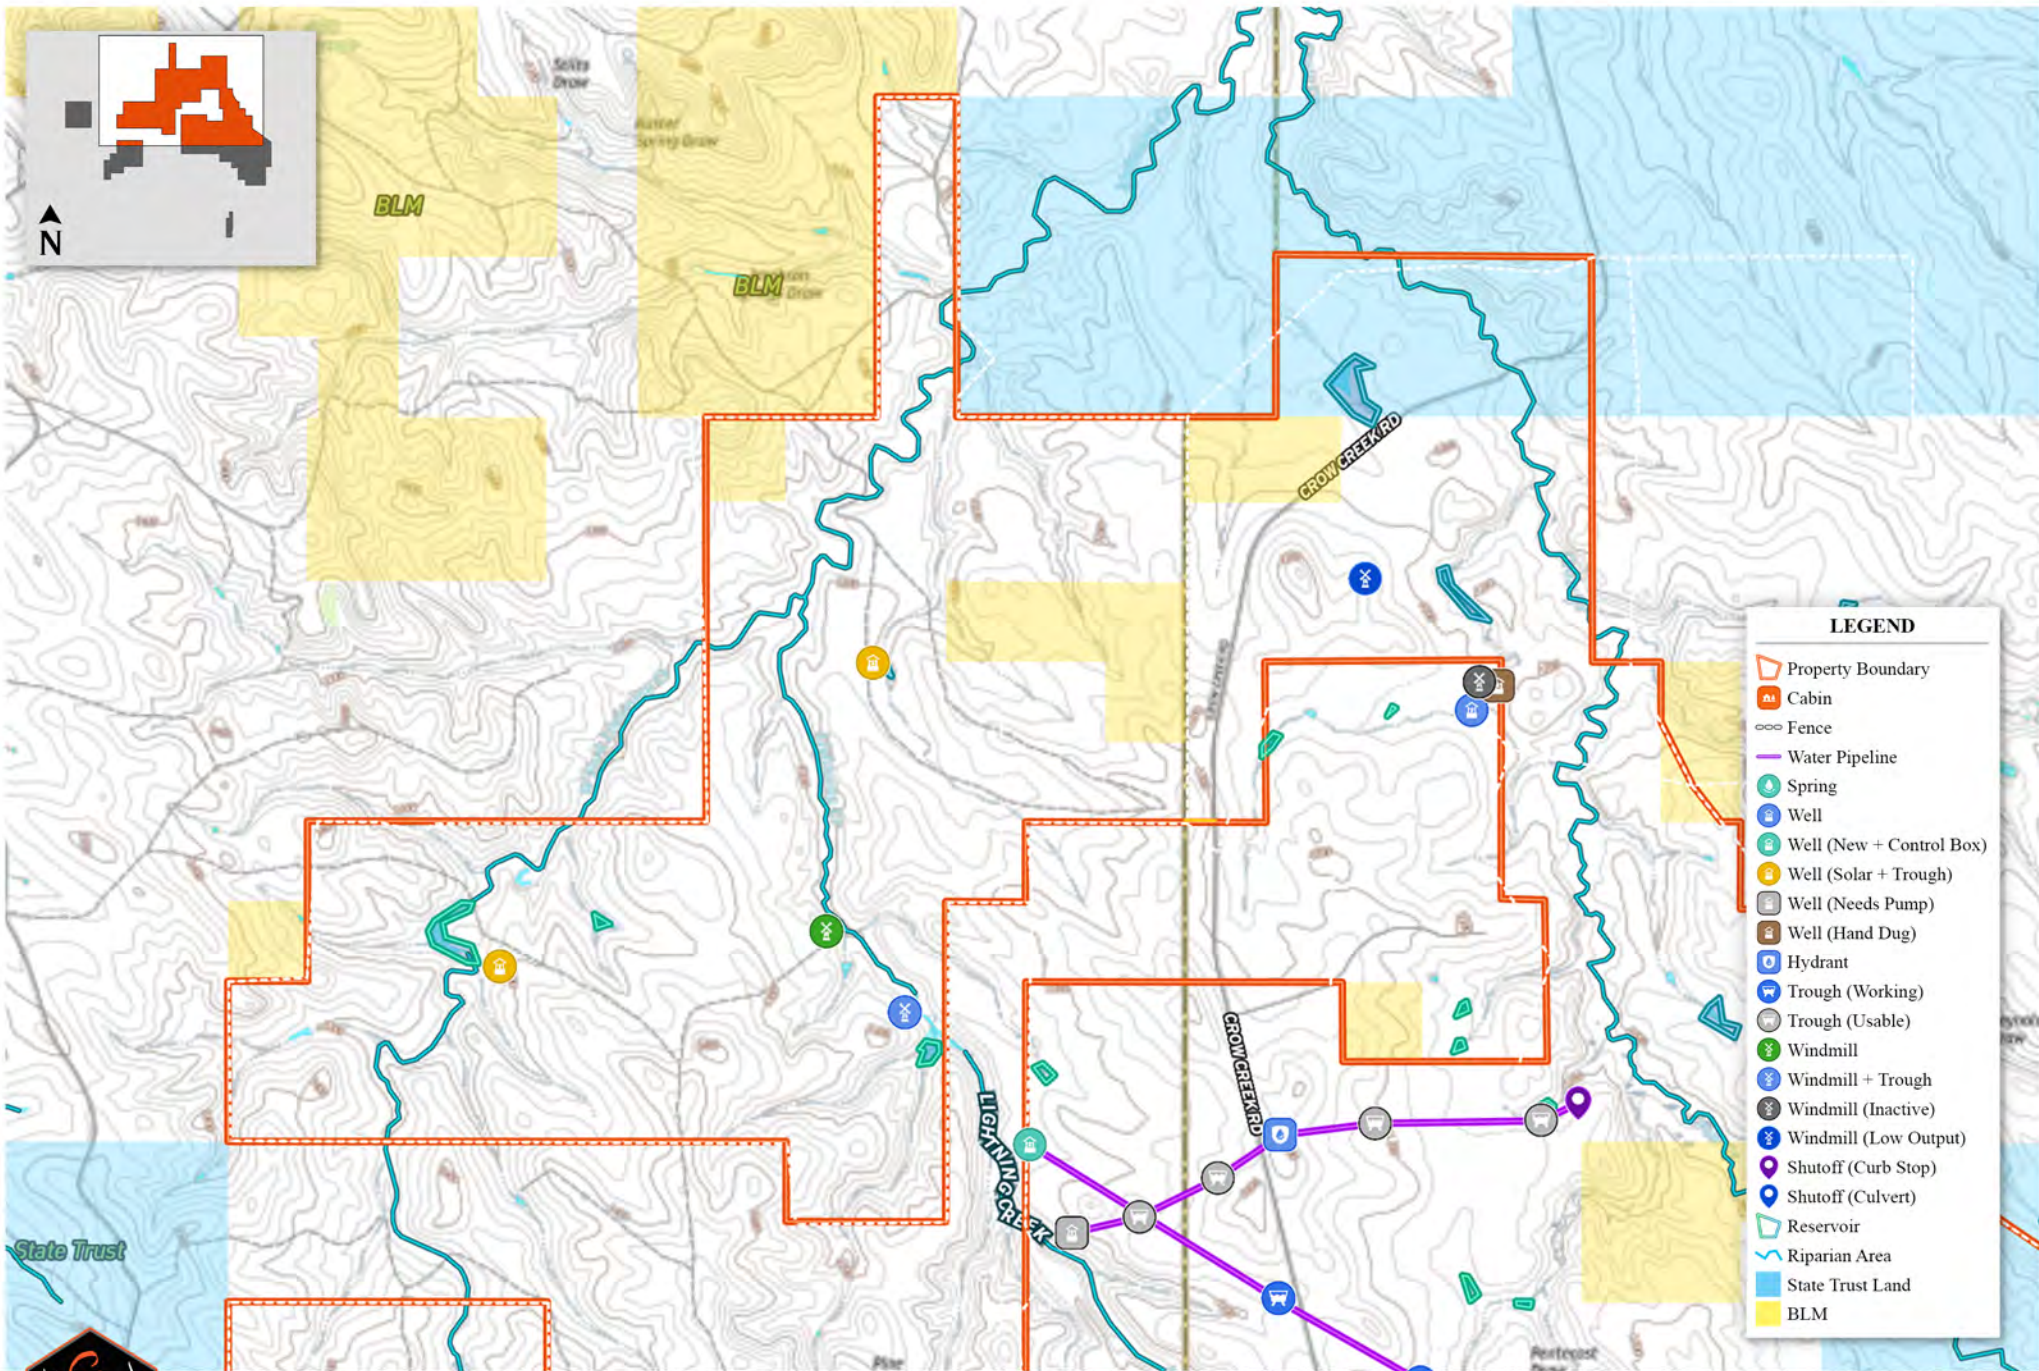

LEGEND

-  Property Boundary
-  State Trust Land
-  BLM

PAINTED SKY RANCH
 Hammond, Montana | 9,893± Acres

www.SJSportingProperties.com

The information contained here is obtained by the broker from sellers, owners, or other resources. This information is considered reliable, neither this broker nor owners make any guarantee, warranty or representation as to correctness of any data or descriptions and the accuracy of such statements. The correctness and/or accuracy of any and all statements should be determined through independent investigation made by the prospective purchaser. This is not intended to replace a survey.

LEGEND

- Property Boundary
- Cabin
- Fence
- Water Pipeline
- Spring
- Well
- Well (New + Control Box)
- Well (Solar + Trough)
- Well (Needs Pump)
- Well (Hand Dug)
- Hydrant
- Trough (Working)
- Trough (Usable)
- Windmill
- Windmill + Trough
- Windmill (Inactive)
- Windmill (Low Output)
- Shutoff (Curb Stop)
- Shutoff (Culvert)
- Reservoir
- Riparian Area
- State Trust Land
- BLM