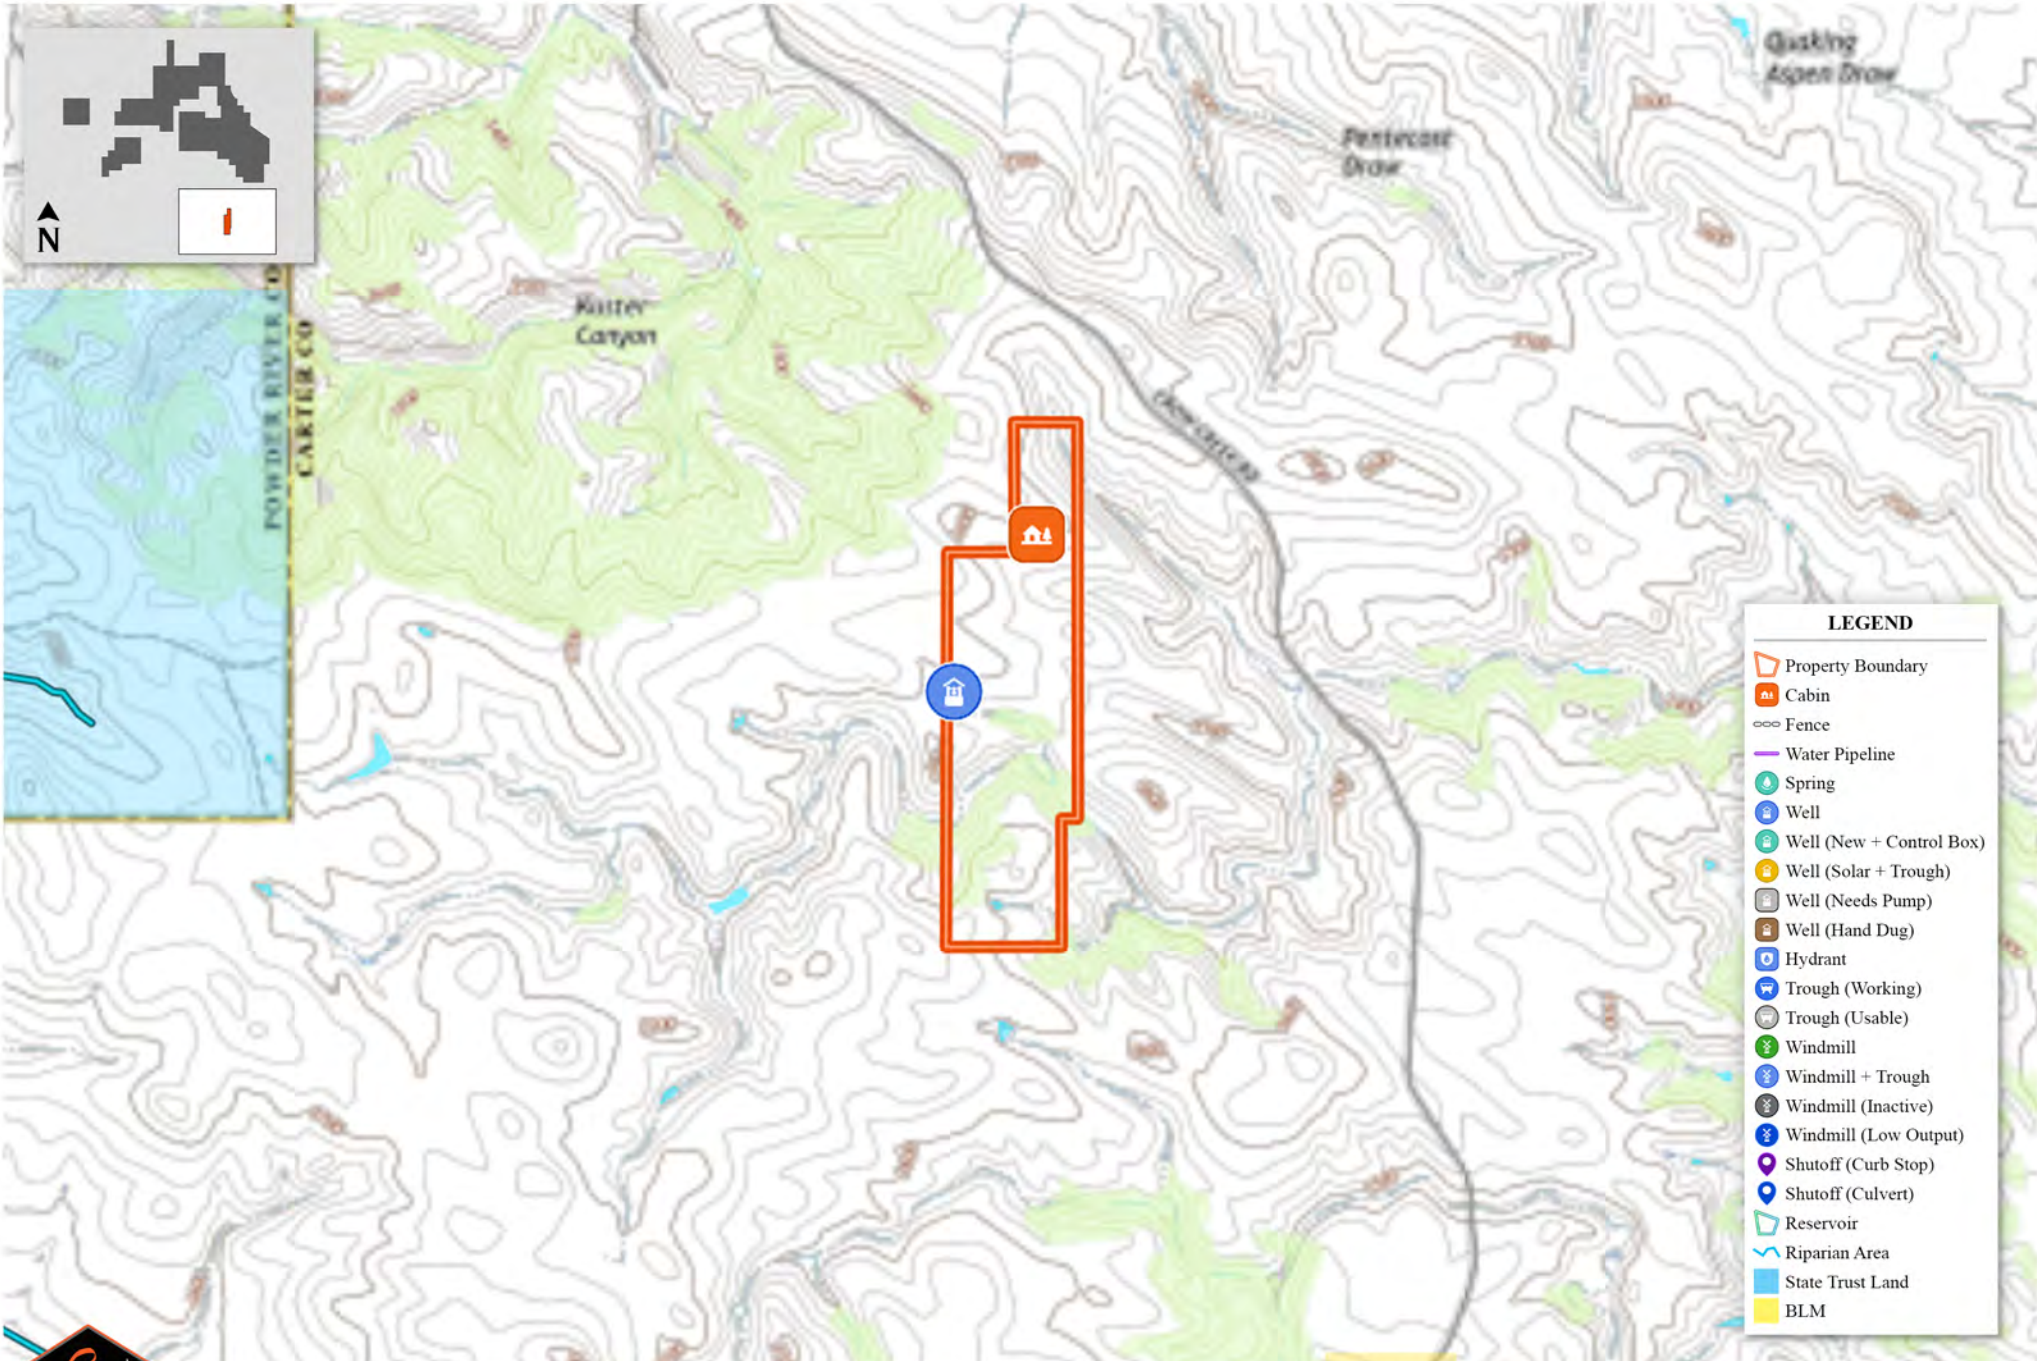

LEGEND

- Property Boundary
- Cabin
- Fence
- Water Pipeline
- Spring
- Well
- Well (New + Control Box)
- Well (Solar + Trough)
- Well (Needs Pump)
- Well (Hand Dug)
- Hydrant
- Trough (Working)
- Trough (Usable)
- Windmill
- Windmill + Trough
- Windmill (Inactive)
- Windmill (Low Output)
- Shutoff (Curb Stop)
- Shutoff (Culvert)
- Reservoir
- Riparian Area
- State Trust Land
- BLM