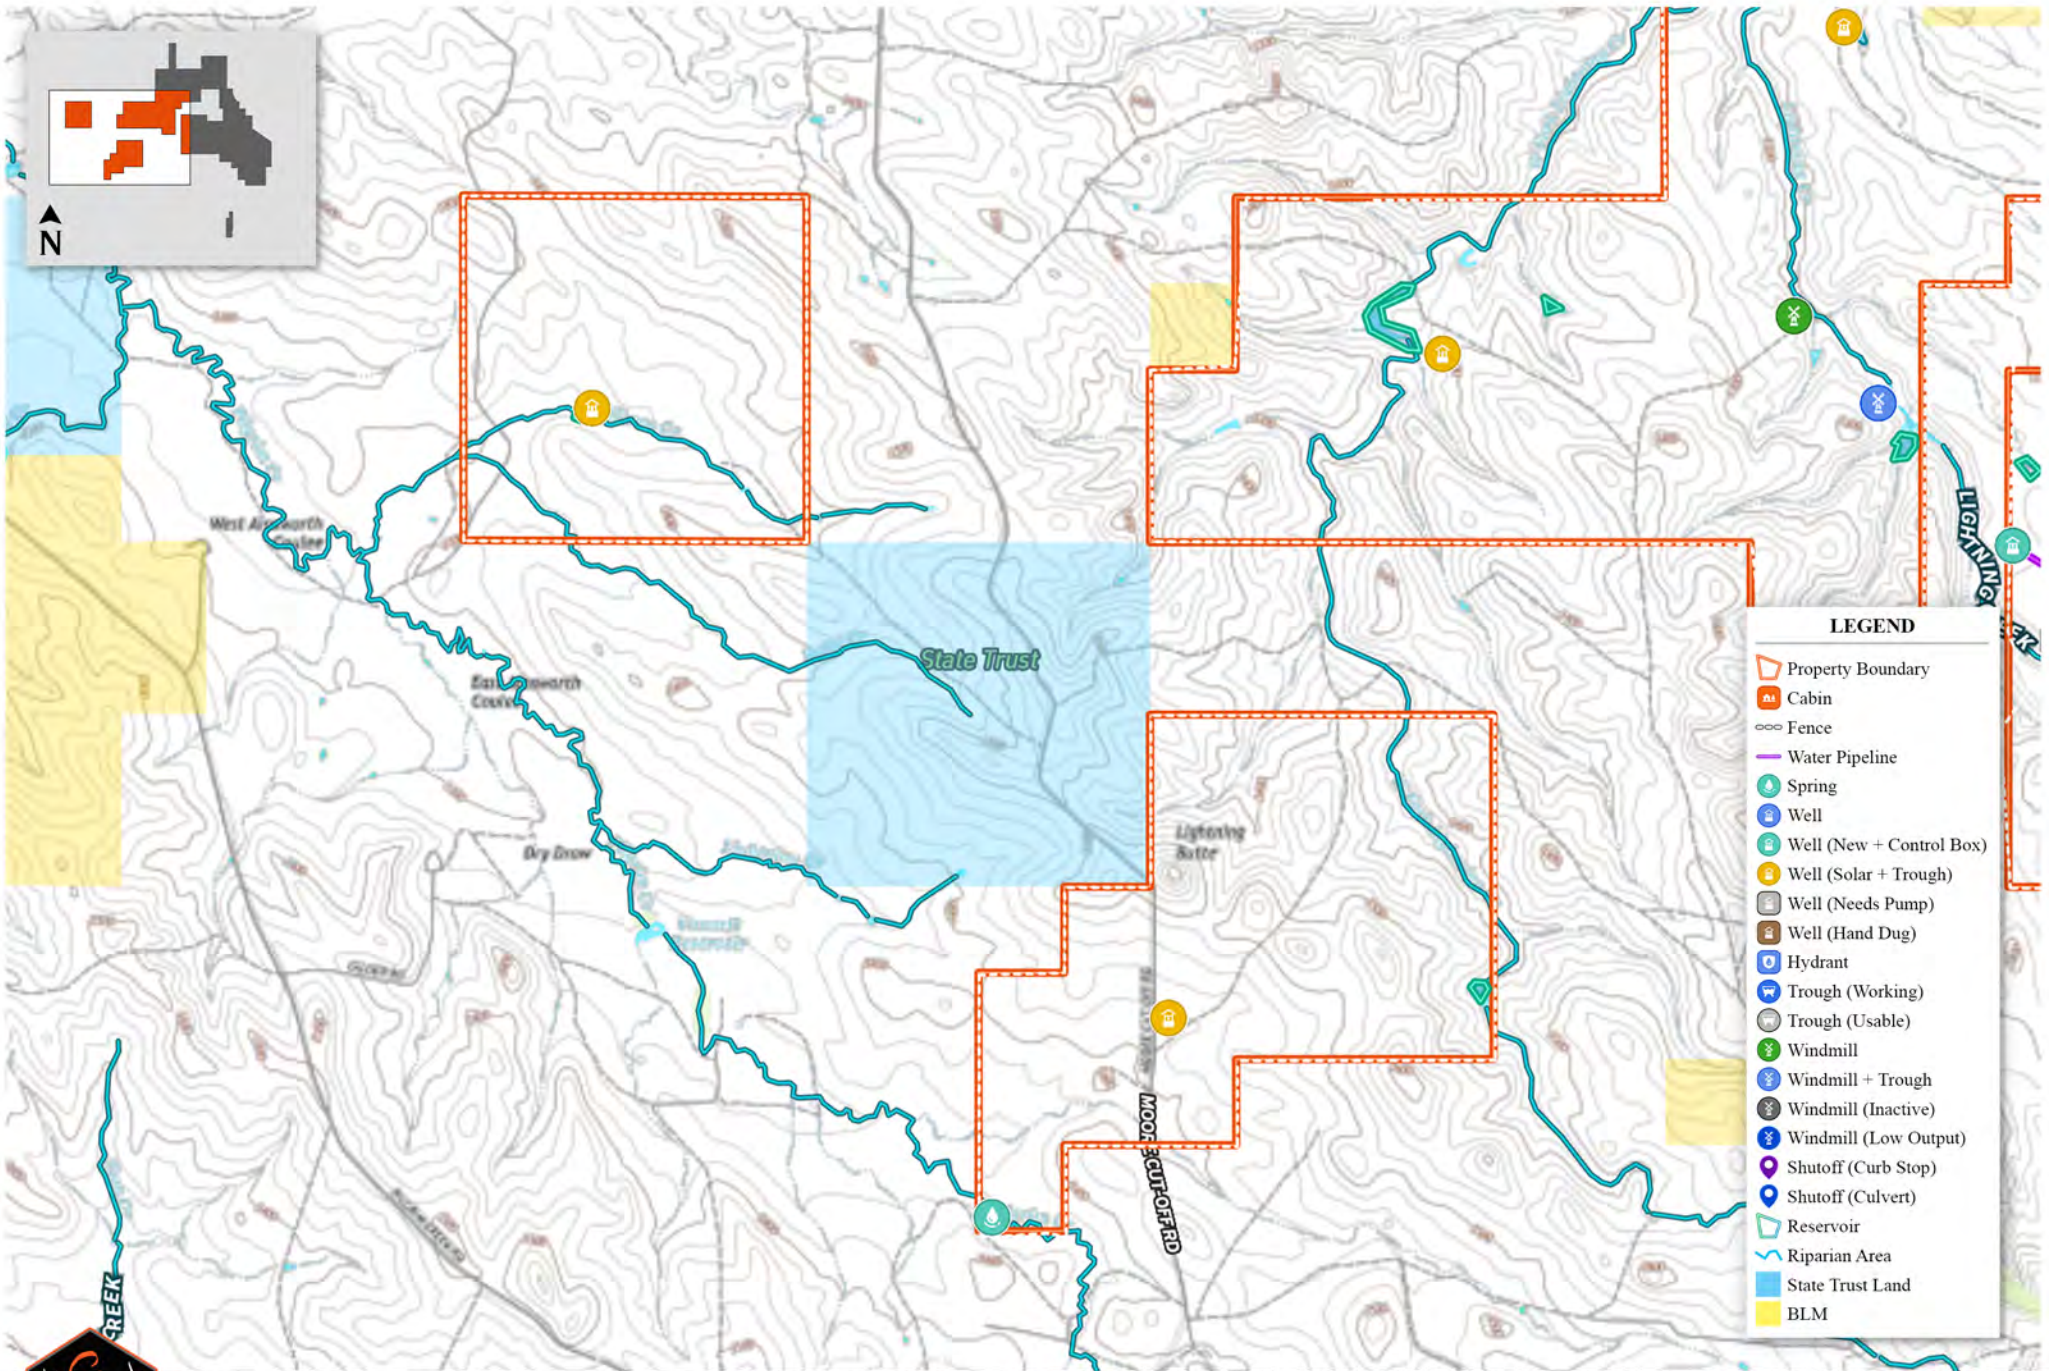

LEGEND

- Property Boundary
- Cabin
- Fence
- Water Pipeline
- Spring
- Well
- Well (New + Control Box)
- Well (Solar + Trough)
- Well (Needs Pump)
- Well (Hand Dug)
- Hydrant
- Trough (Working)
- Trough (Usable)
- Windmill
- Windmill + Trough
- Windmill (Inactive)
- Windmill (Low Output)
- Shutoff (Curb Stop)
- Shutoff (Culvert)
- Reservoir
- Riparian Area
- State Trust Land
- BLM