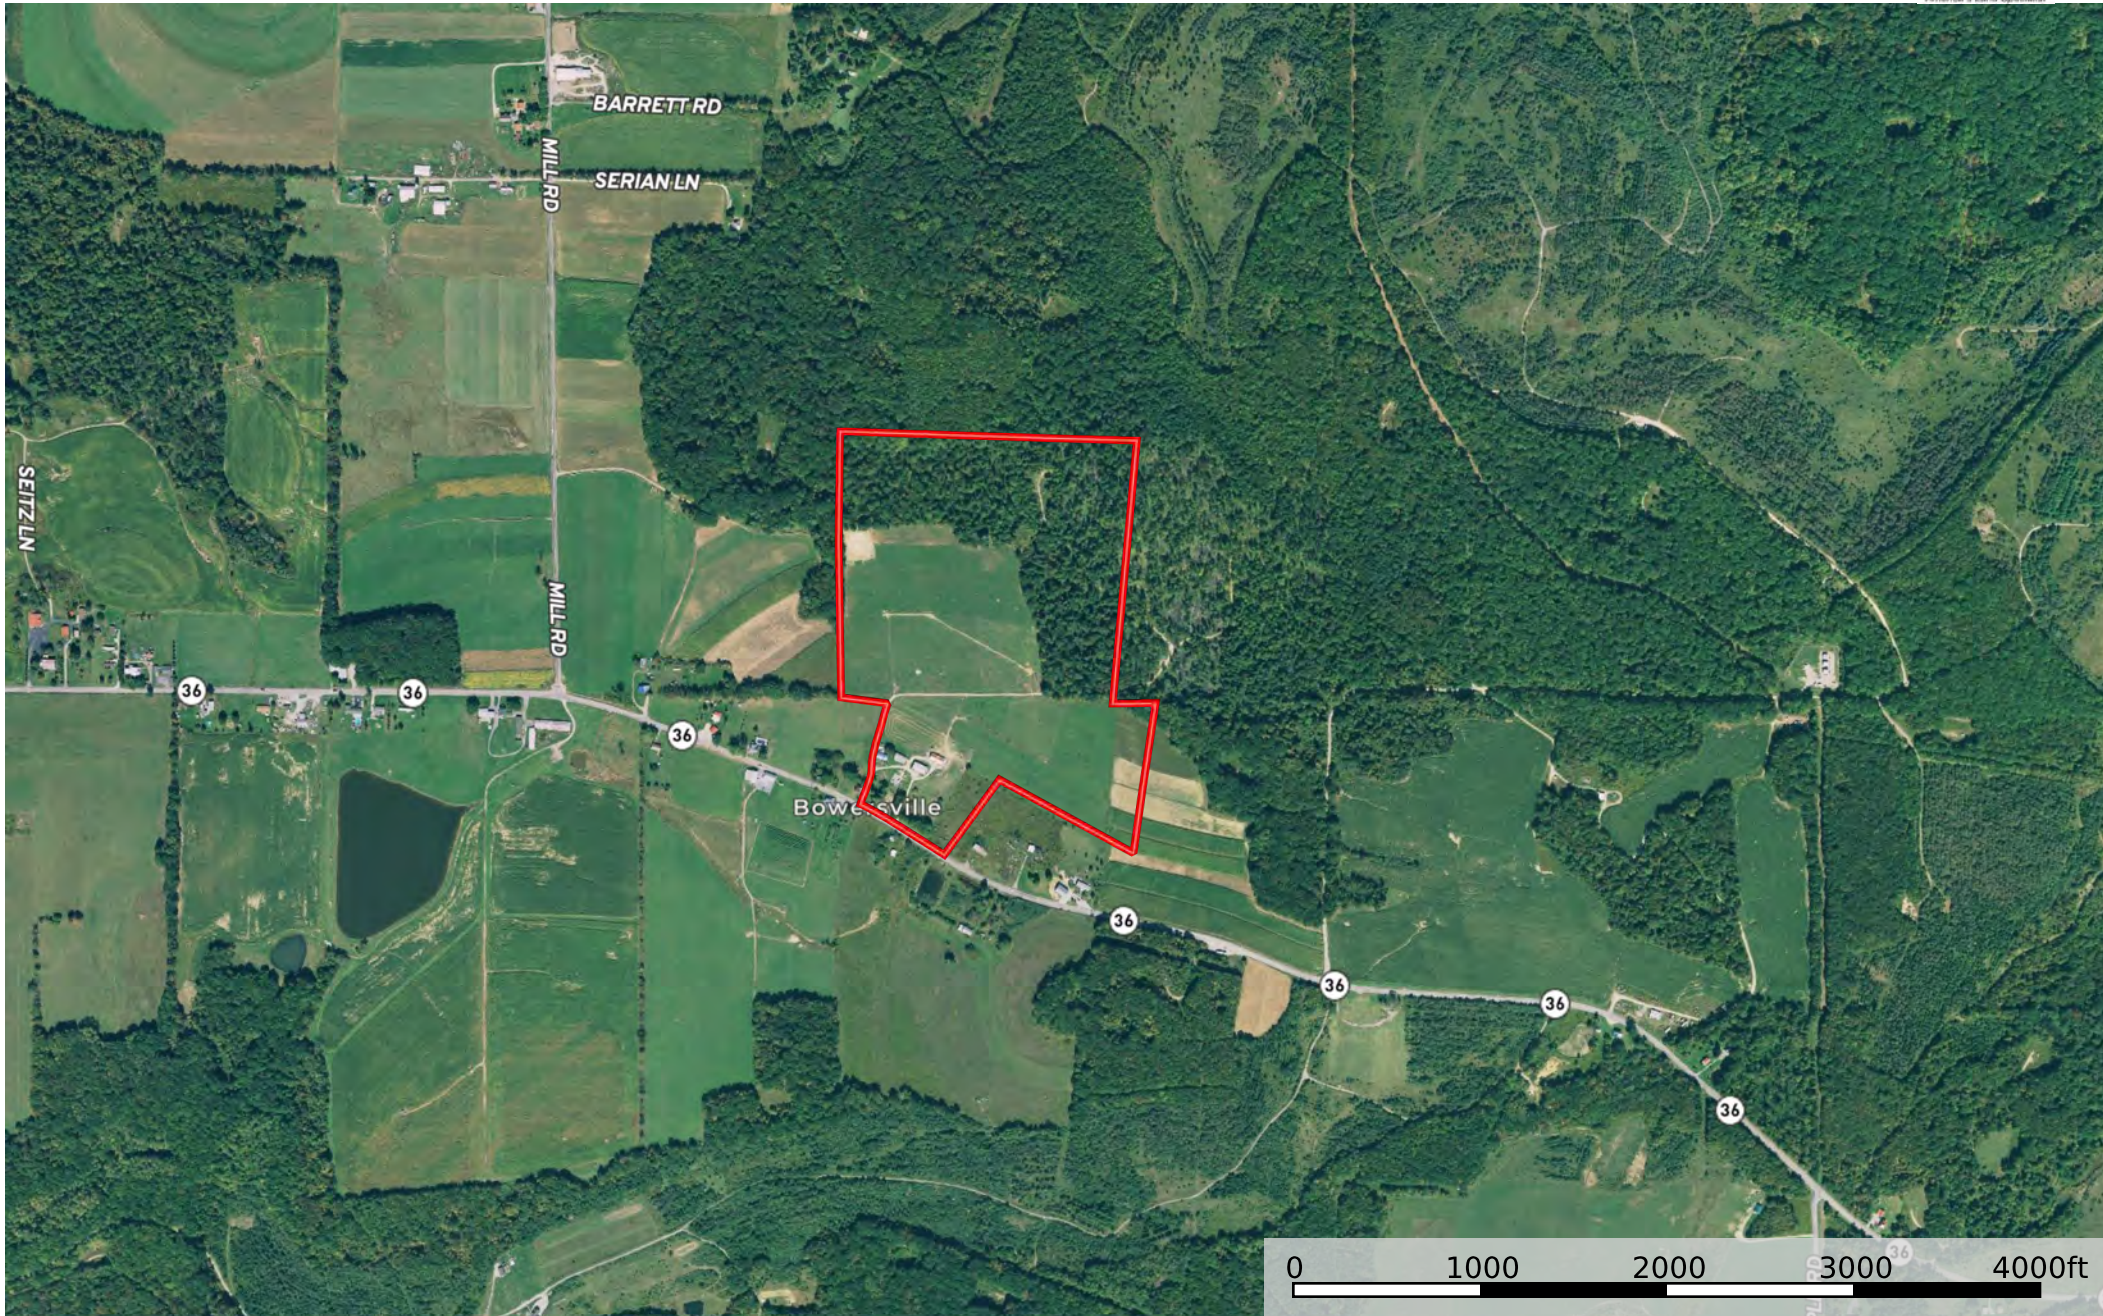

Route 36 Punxsutawney Jefferson County 64 Acres

Jefferson County, Pennsylvania, 64 AC +/-

 Boundary