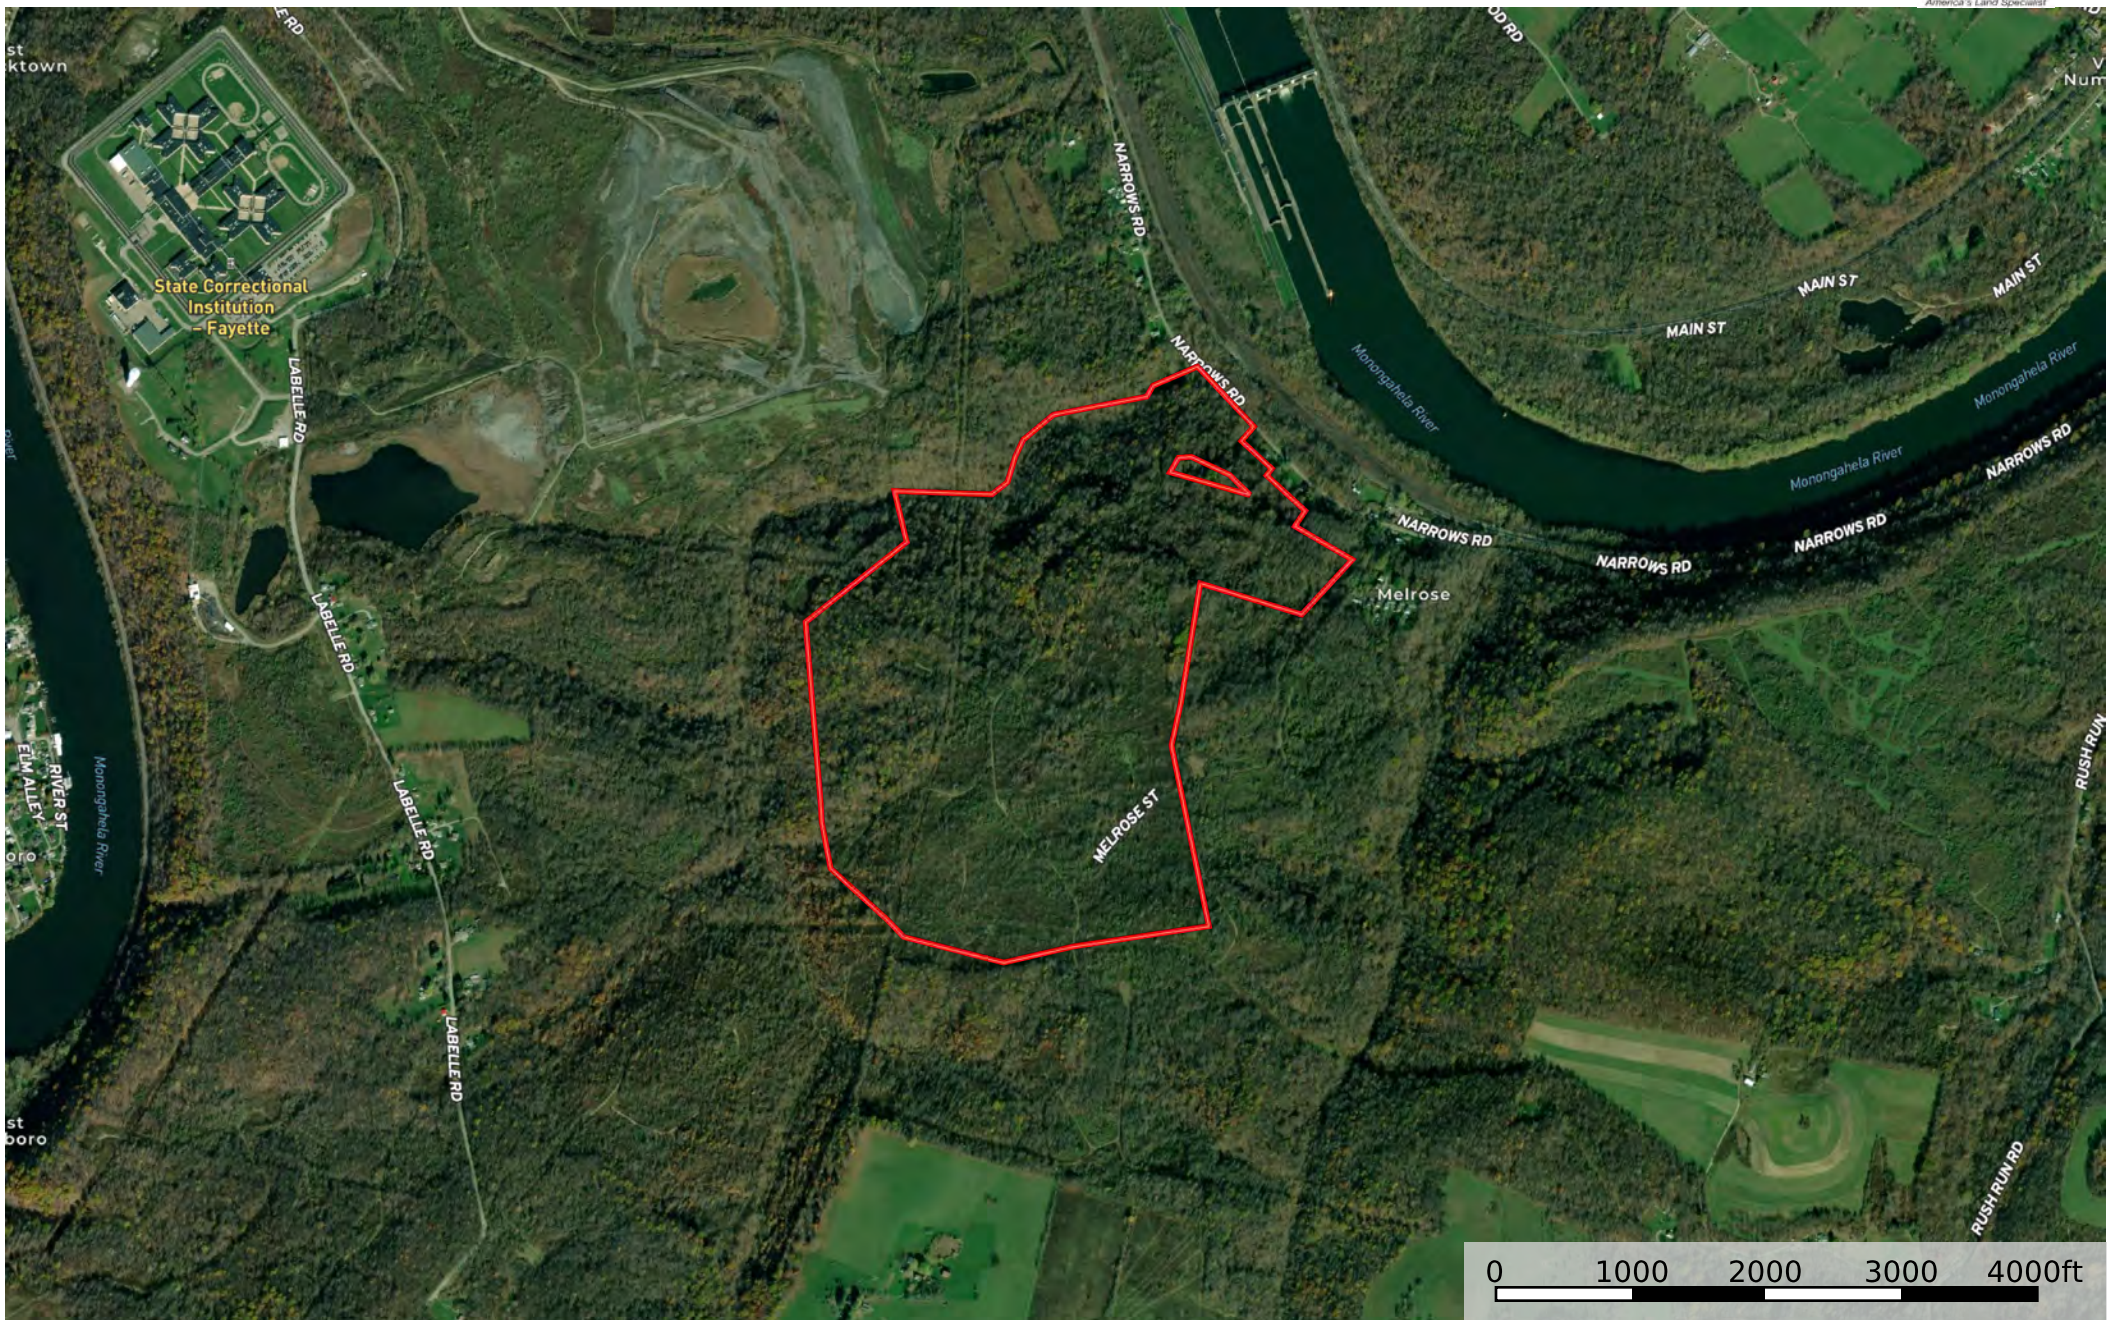

# Narrows Rd. Fayette County - 244 acres

Fayette County, Pennsylvania, 244 AC +/-

 Boundary