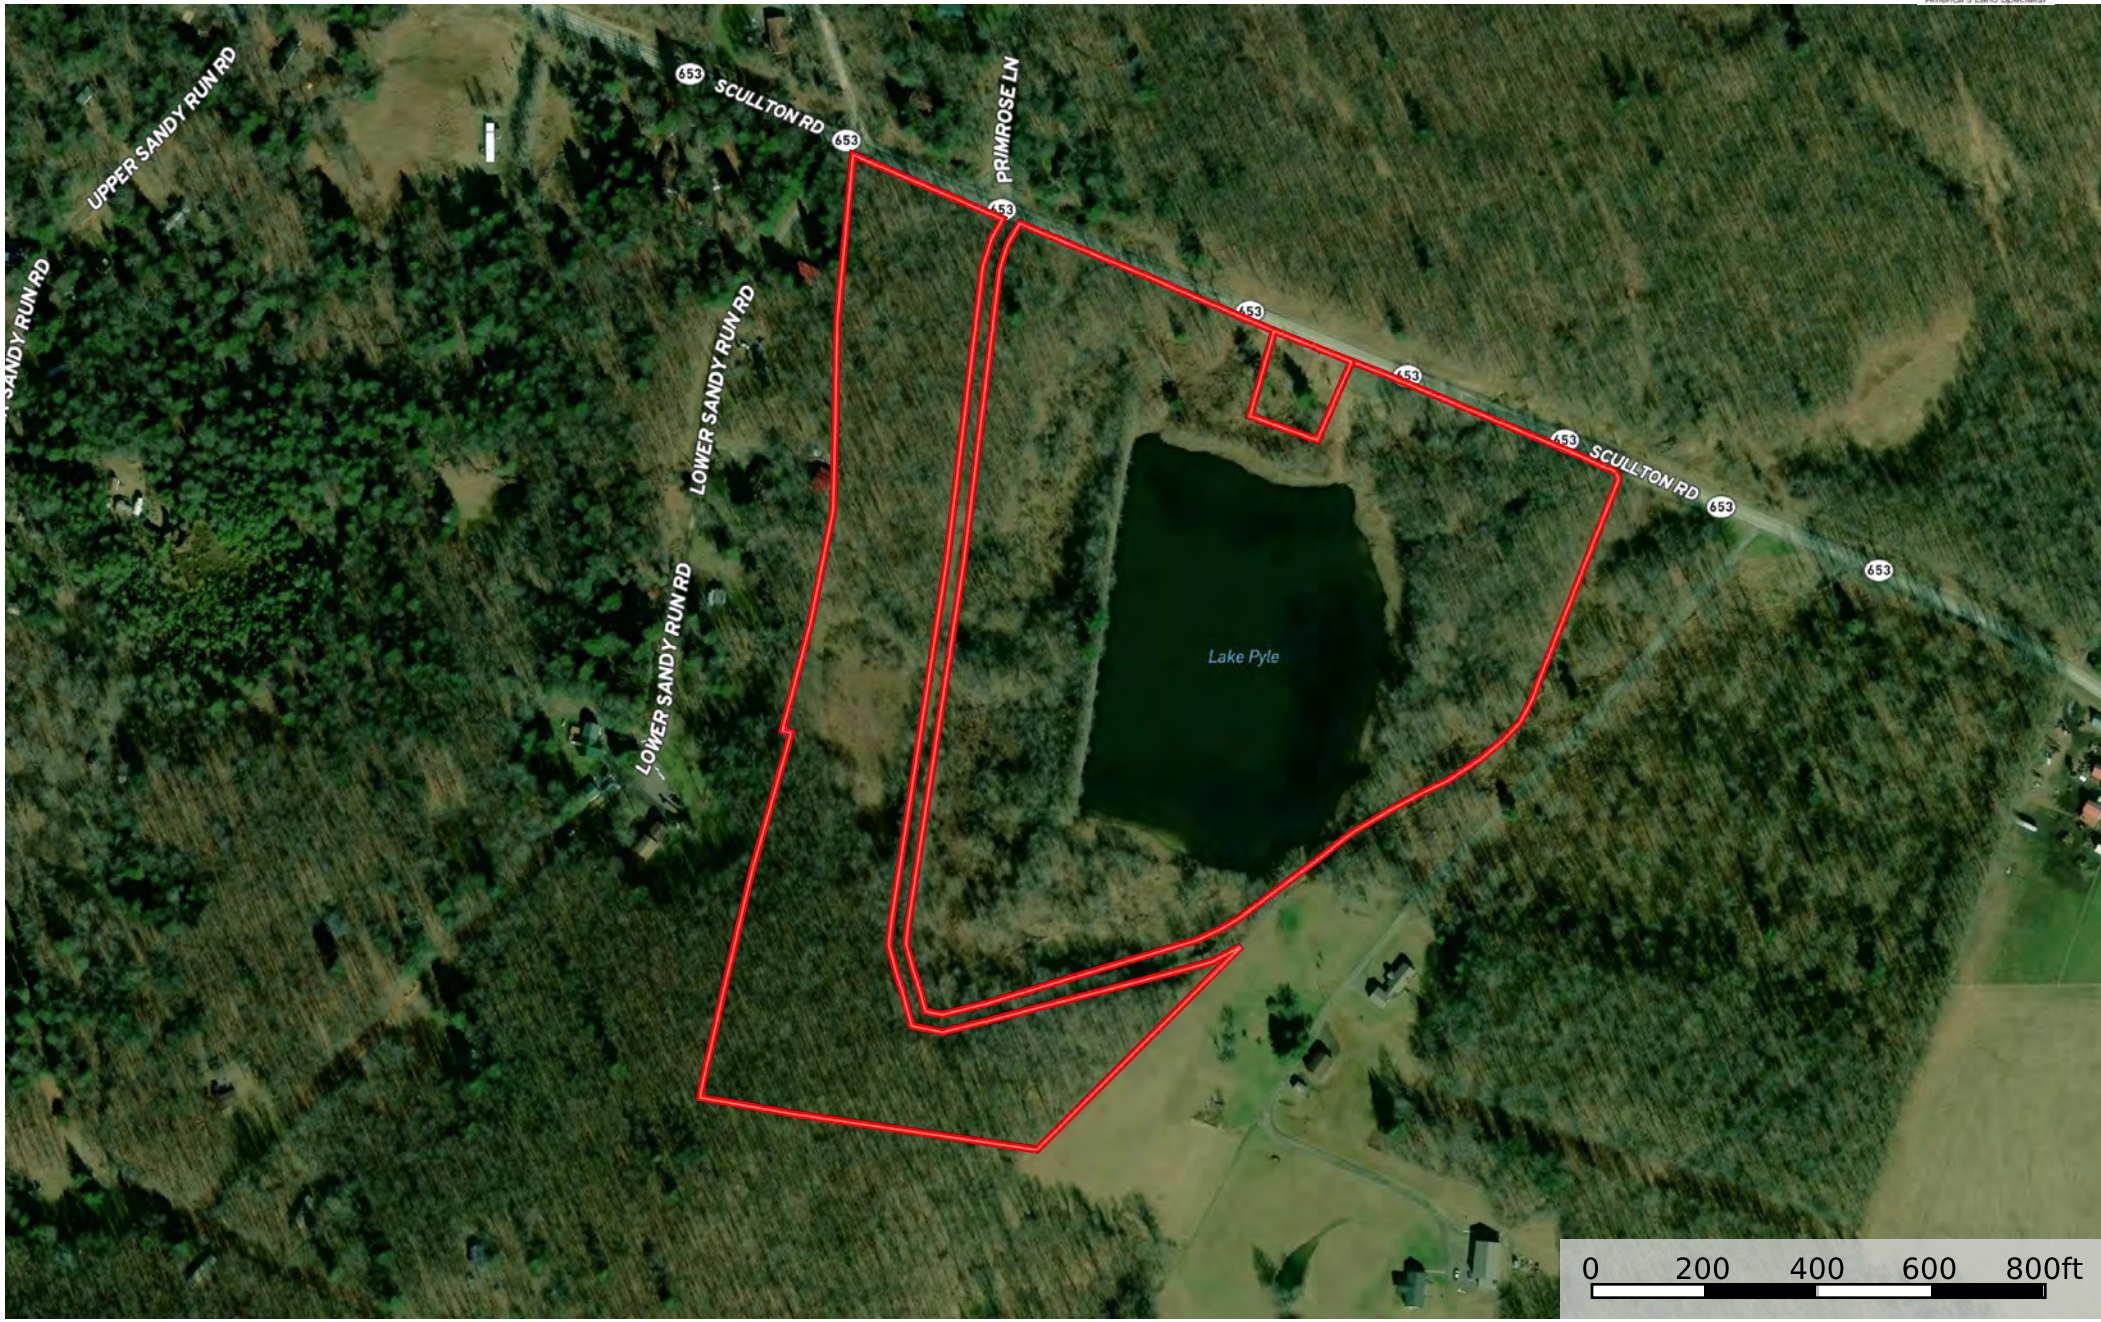

# Lake Pyle

Pennsylvania, AC +/-

 Boundary

**Benjamin Beck**  
P: 724-747-5979

bbeck@mossyoakproperties.com

511 Skyline Dr. Belle Vernon PA 15012

**id.** The information contained herein was obtained from sources deemed to be reliable. Land id® Services makes no warranties or guarantees as to the completeness or accuracy thereof.