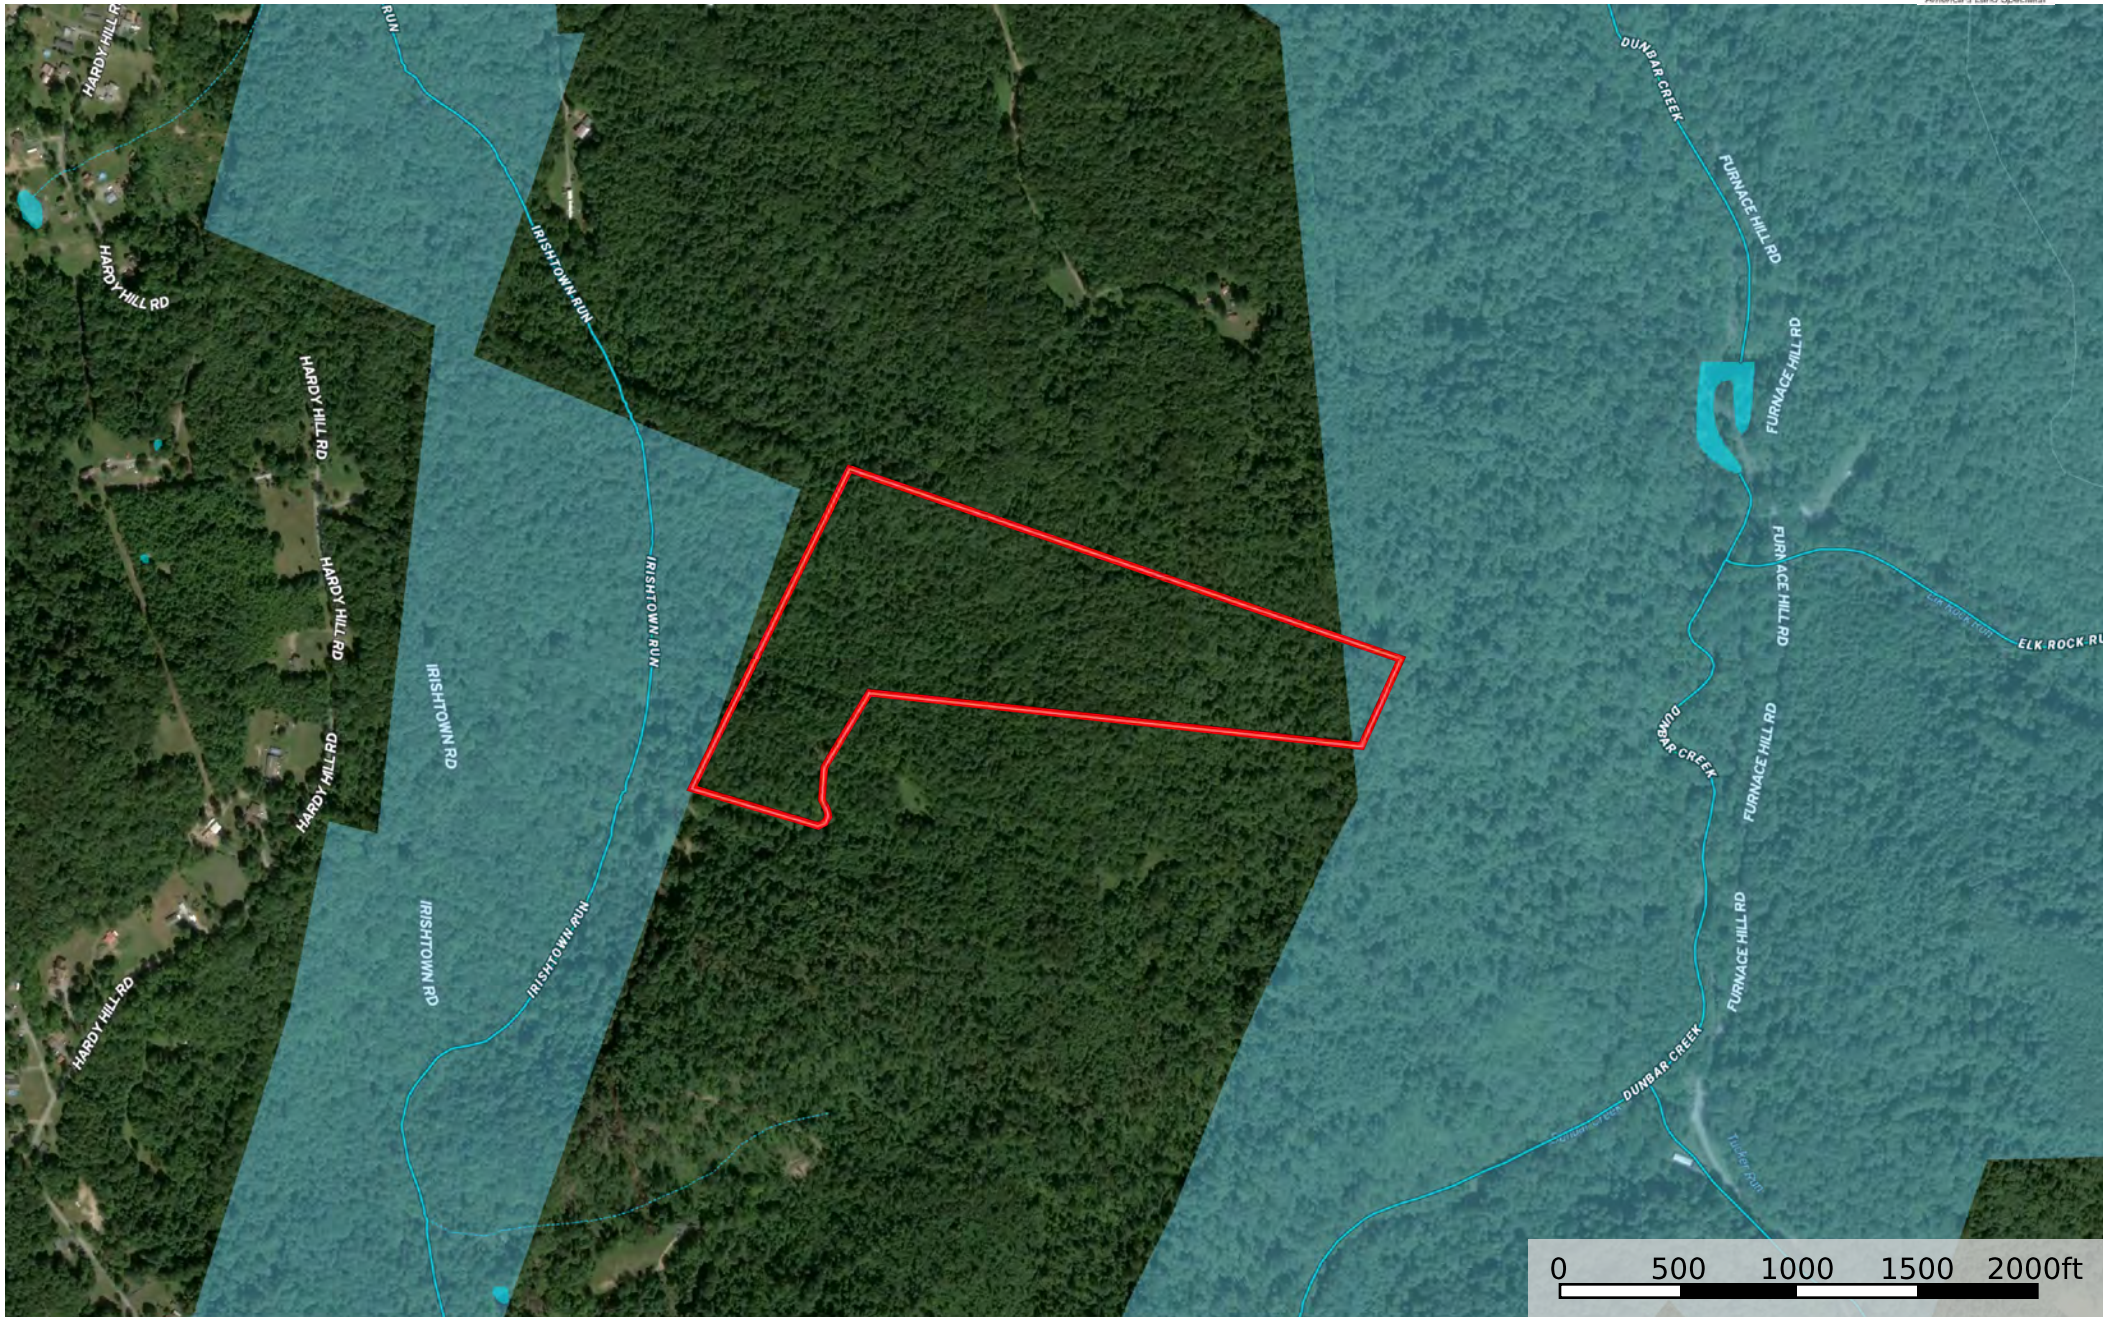

# Irishtown Rd., Fayette County - 50 acres

Pennsylvania, AC +/-

- Boundary
- Forest Service
- State Land
- Fish and Wildlife
- National Park
- Other
- BLM
- Local Government
- Conservation Easements
- Stream, Intermittent
- River/Creek
- Water Body