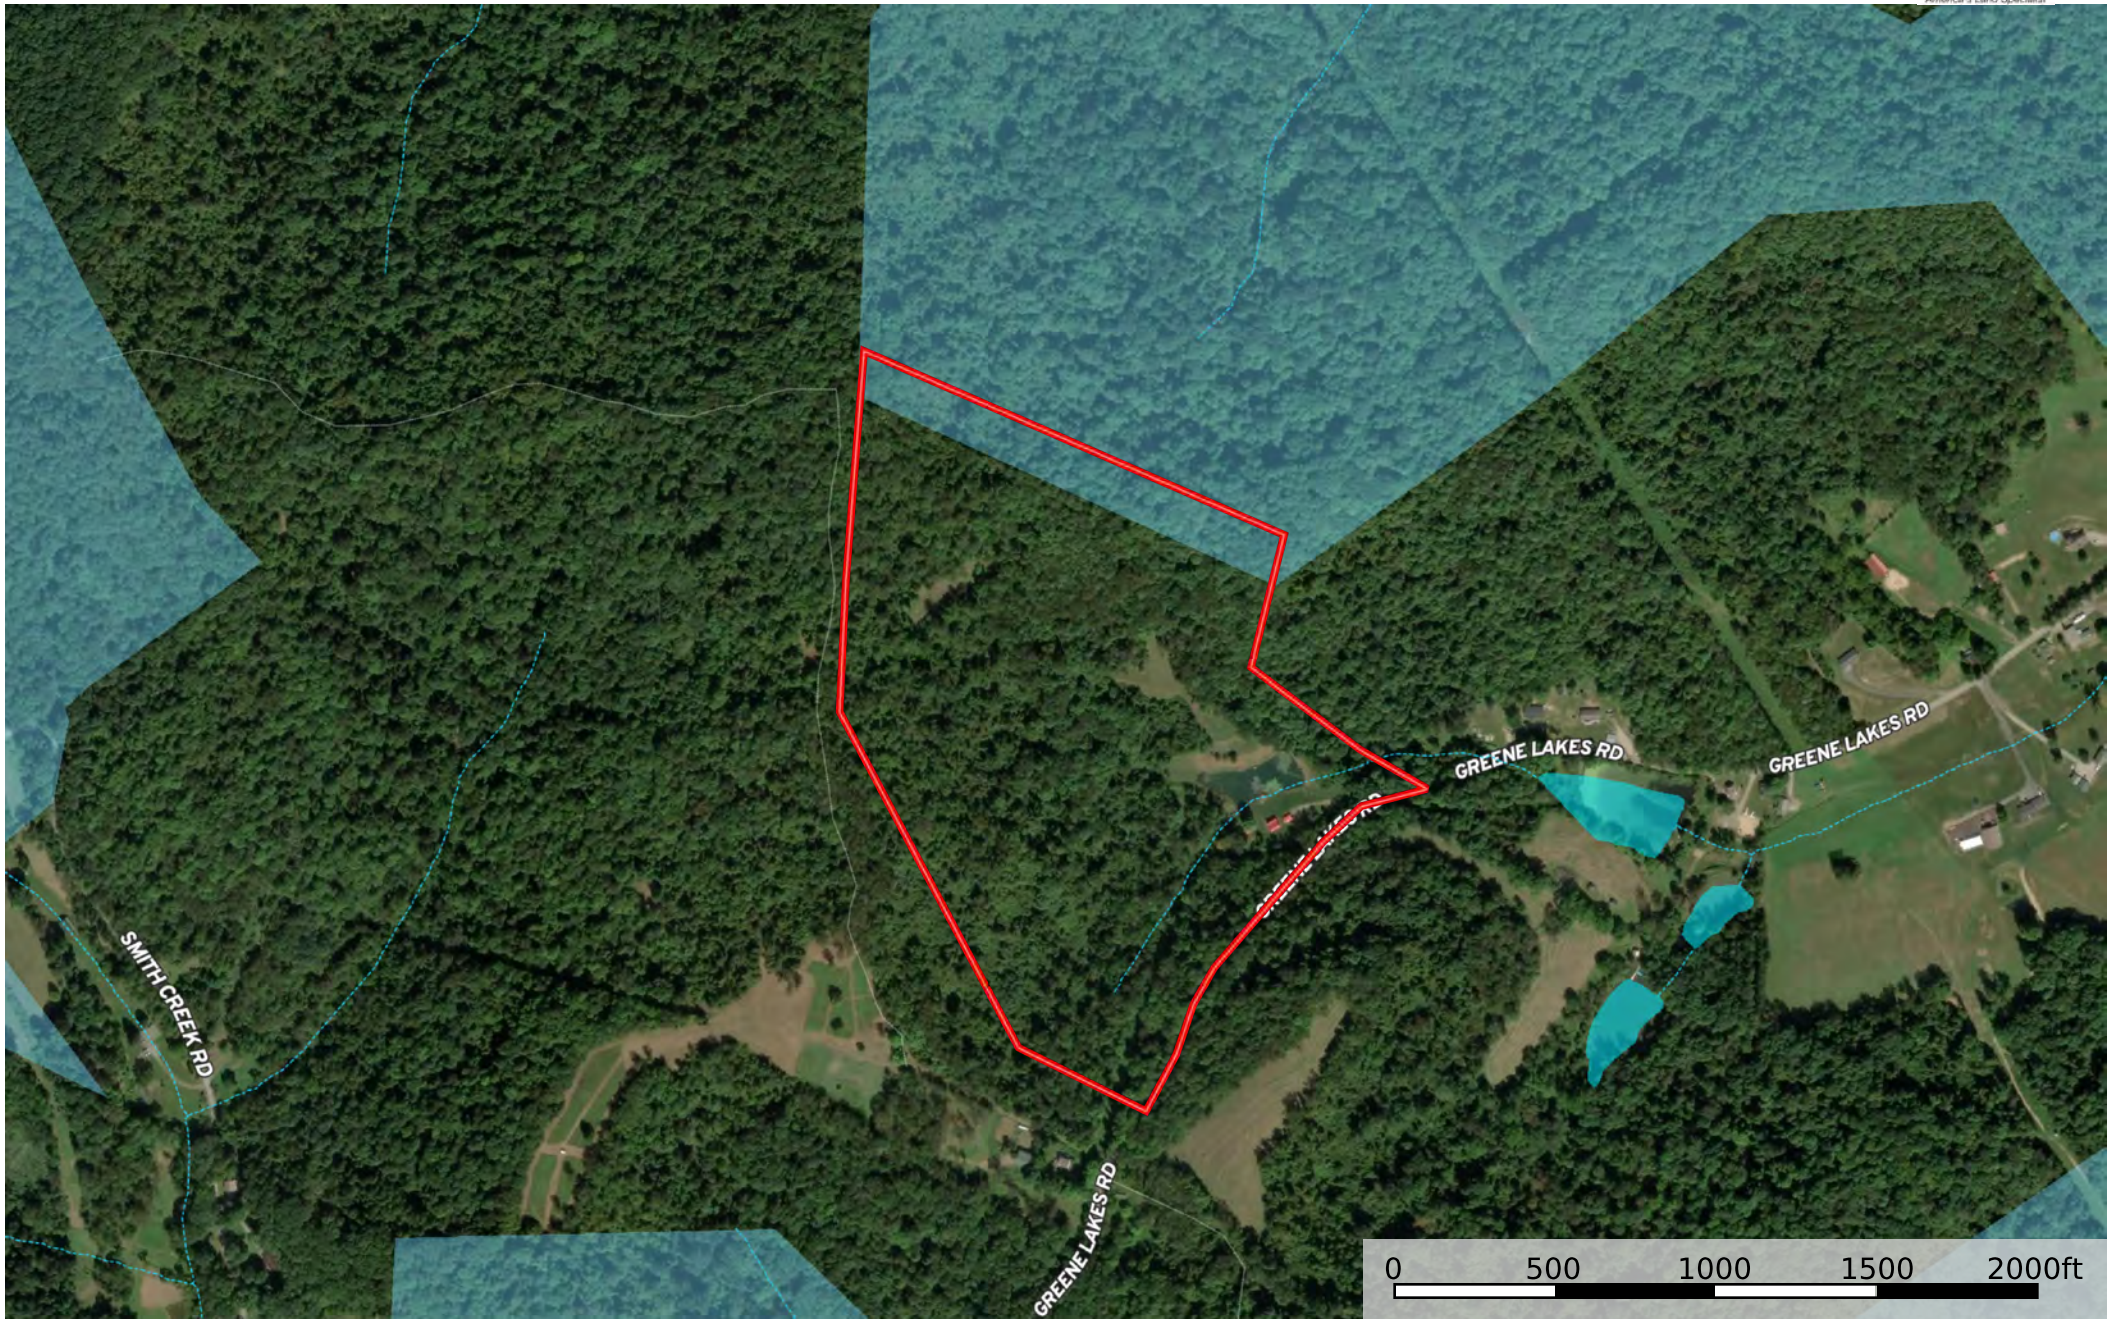

# Greene Lakes Rd., Greene County - 56 acres

Pennsylvania, AC +/-

- Boundary
- Forest Service
- State Land
- Fish and Wildlife
- National Park
- Other
- BLM
- Local Government
- Stream, Intermittent
- River/Creek
- Water Body