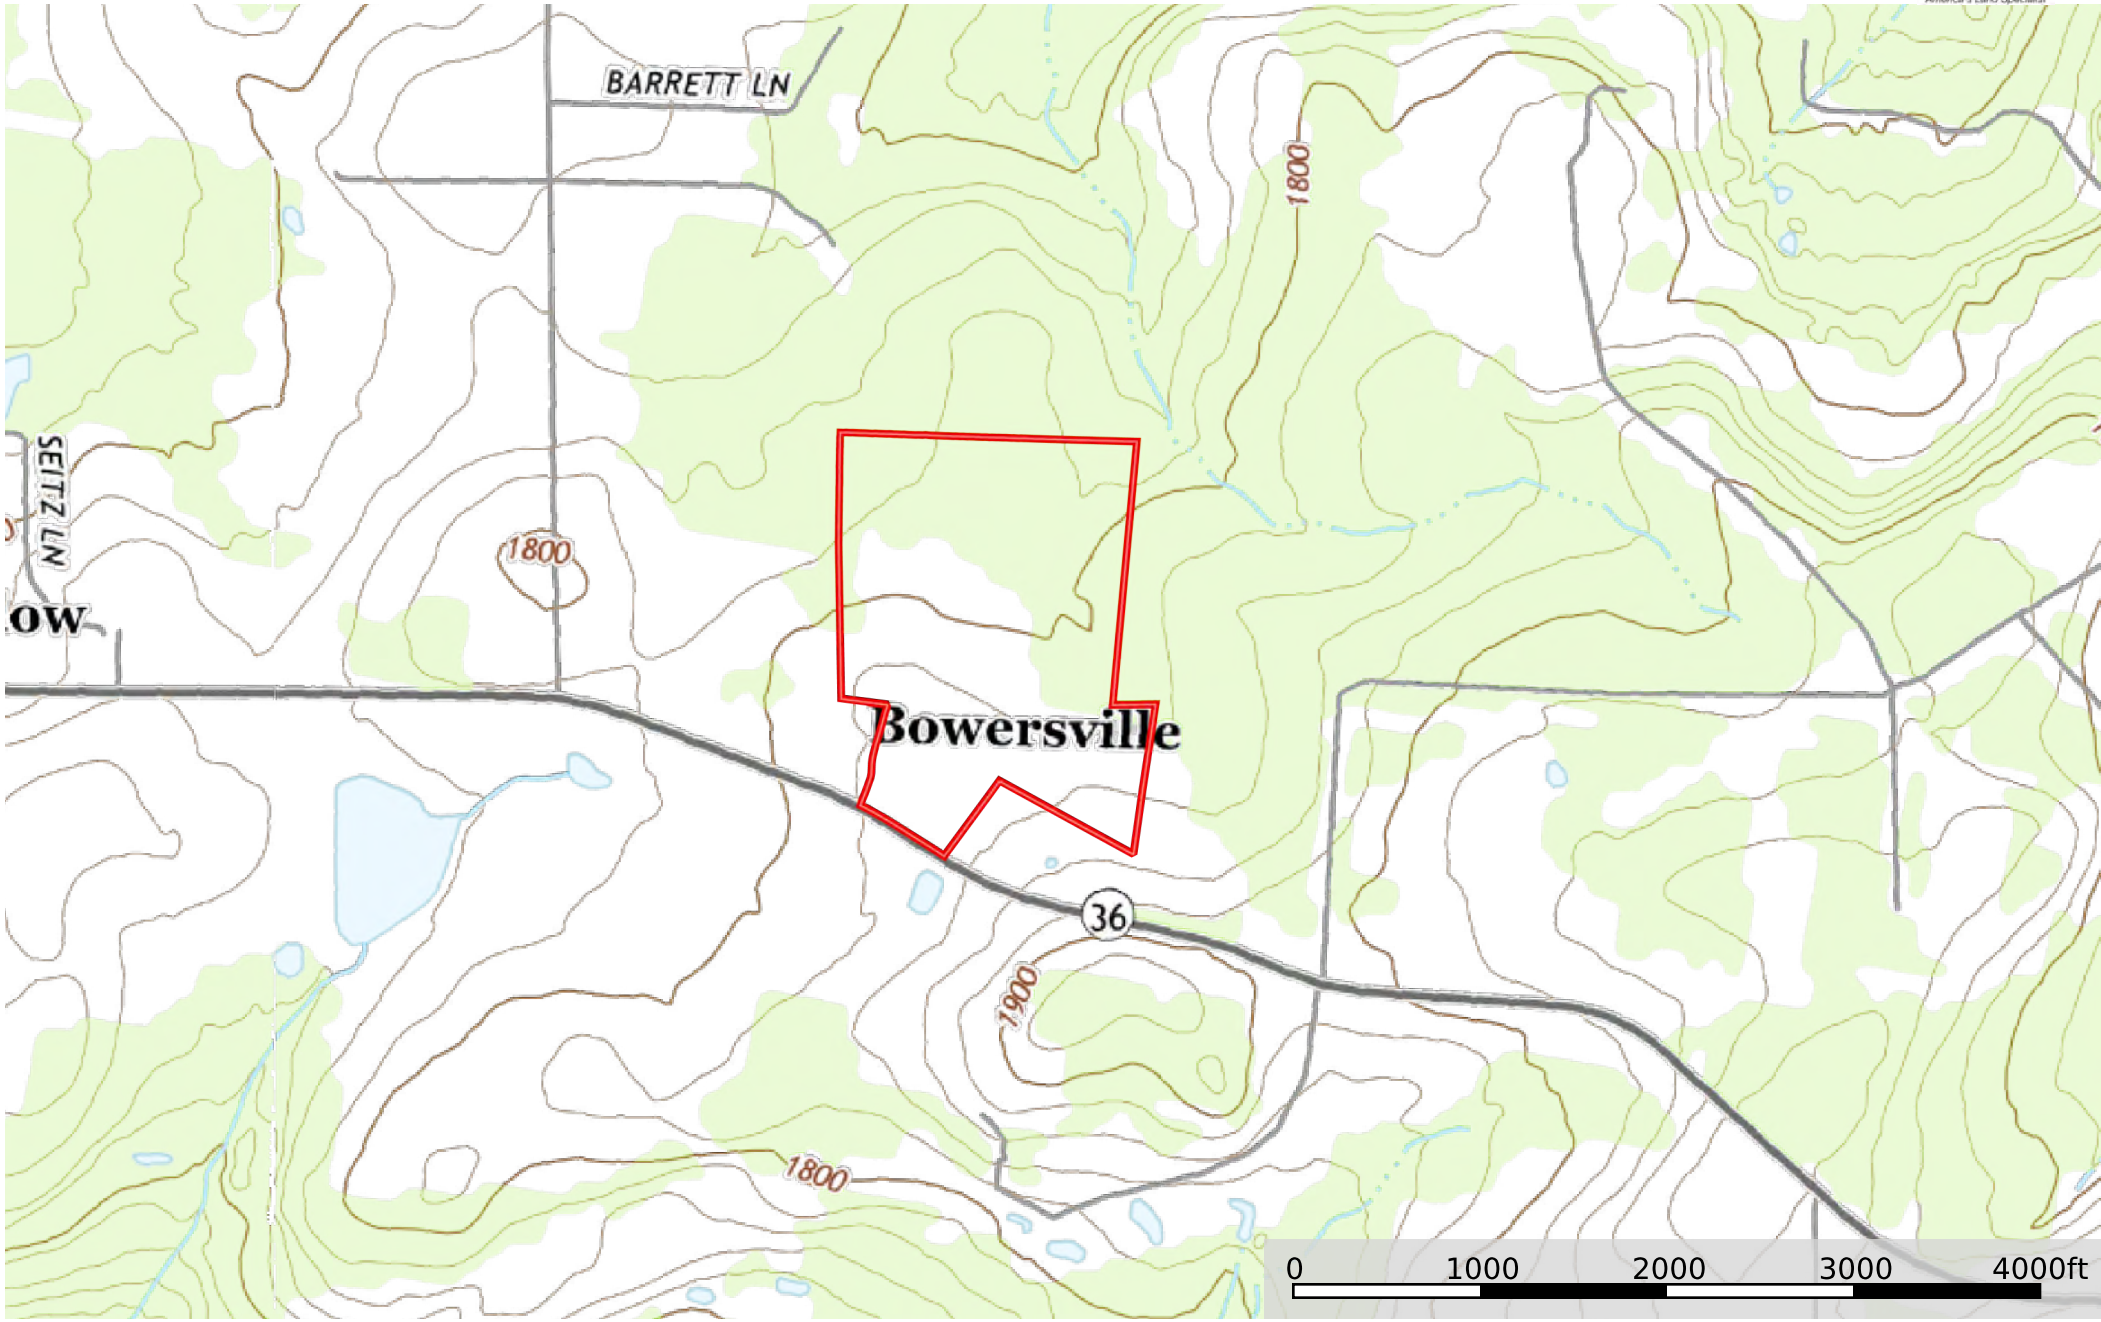

Route 36 Punxsutawney Jefferson County 64 Acres

Jefferson County, Pennsylvania, 64 AC +/-

Boundary