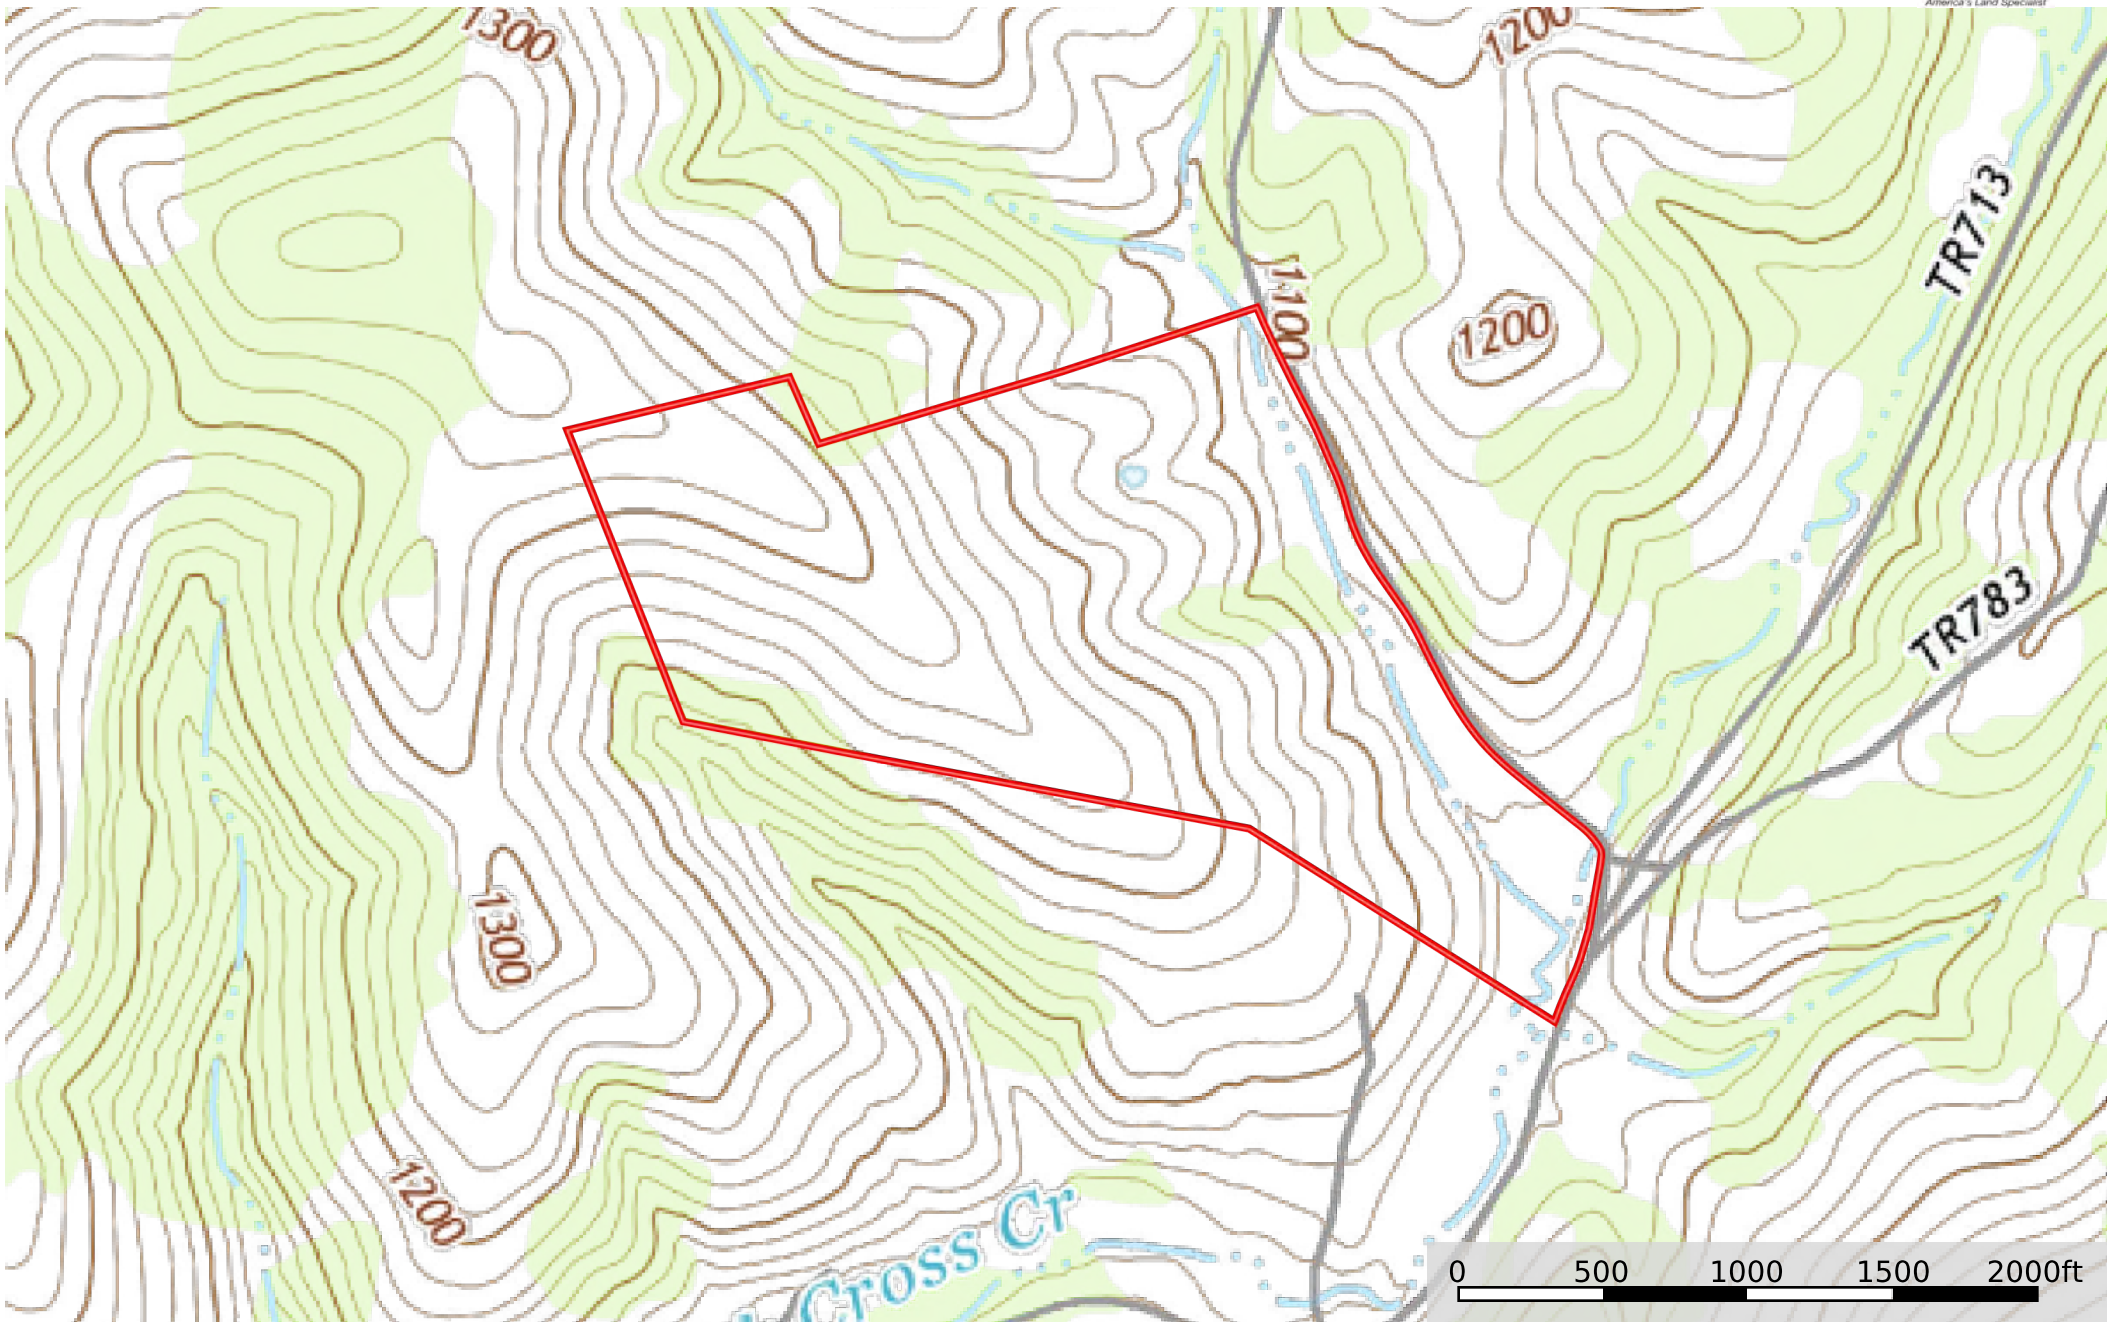

Parker Rd., Washington County - 96 acres
Washington County, Pennsylvania, 96 AC +/-

 Boundary

Benjamin Beck
P: 724-747-5979

bbeck@mossyoakproperties.com

511 Skyline Dr. Belle Vernon PA 15012

 The information contained herein was obtained from sources deemed to be reliable. Land id™ Services makes no warranties or guarantees as to the completeness or accuracy thereof.