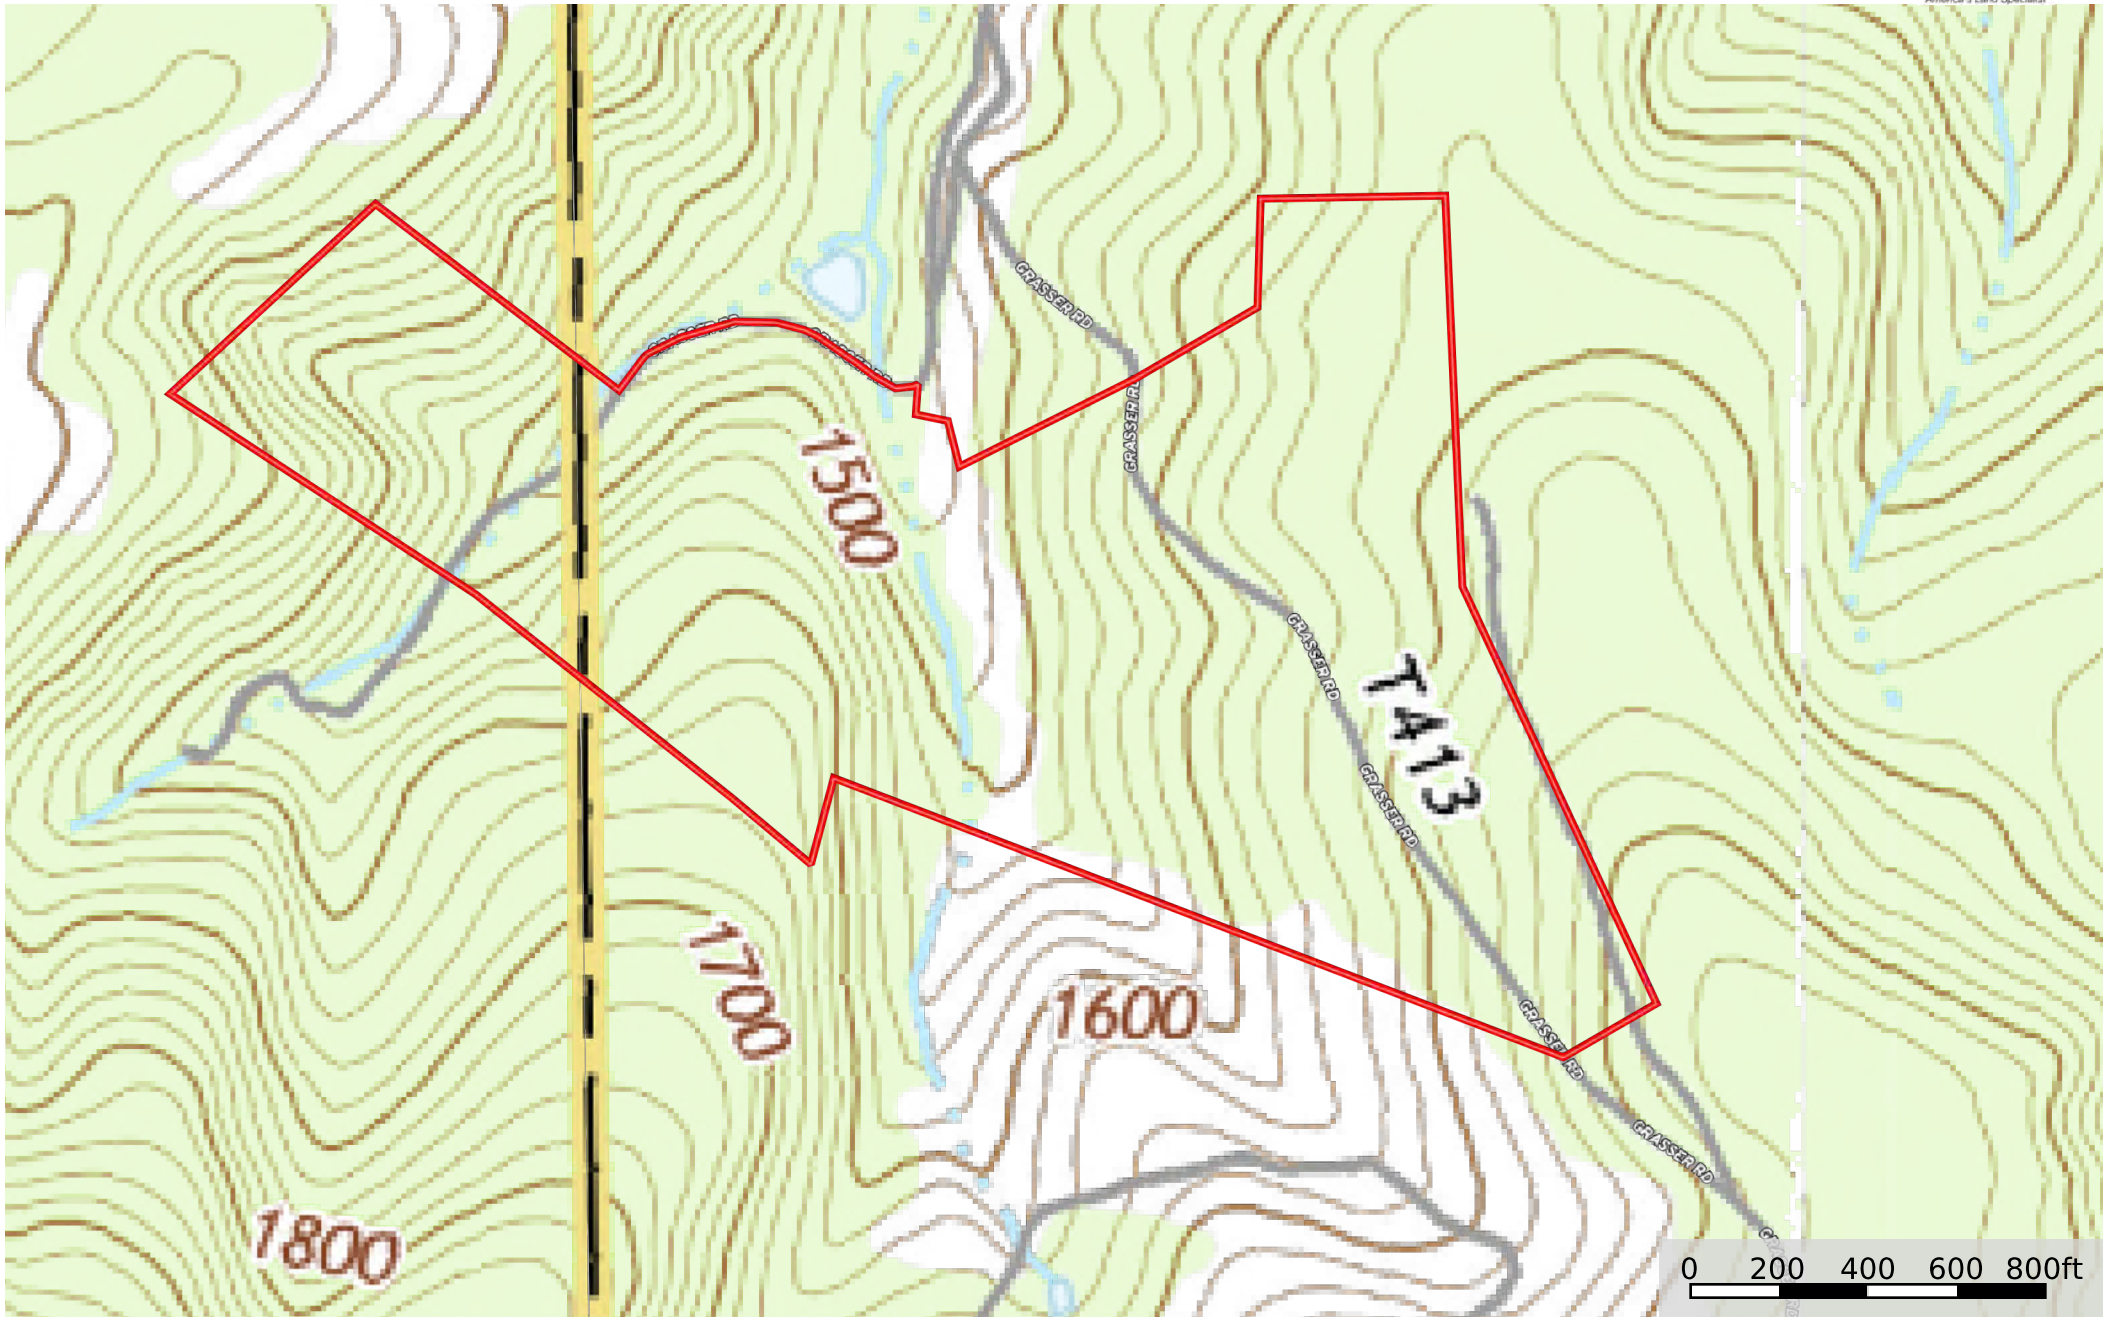

Grasser Rd., Somerset County - 70 acres
West Virginia, AC +/-

 Boundary