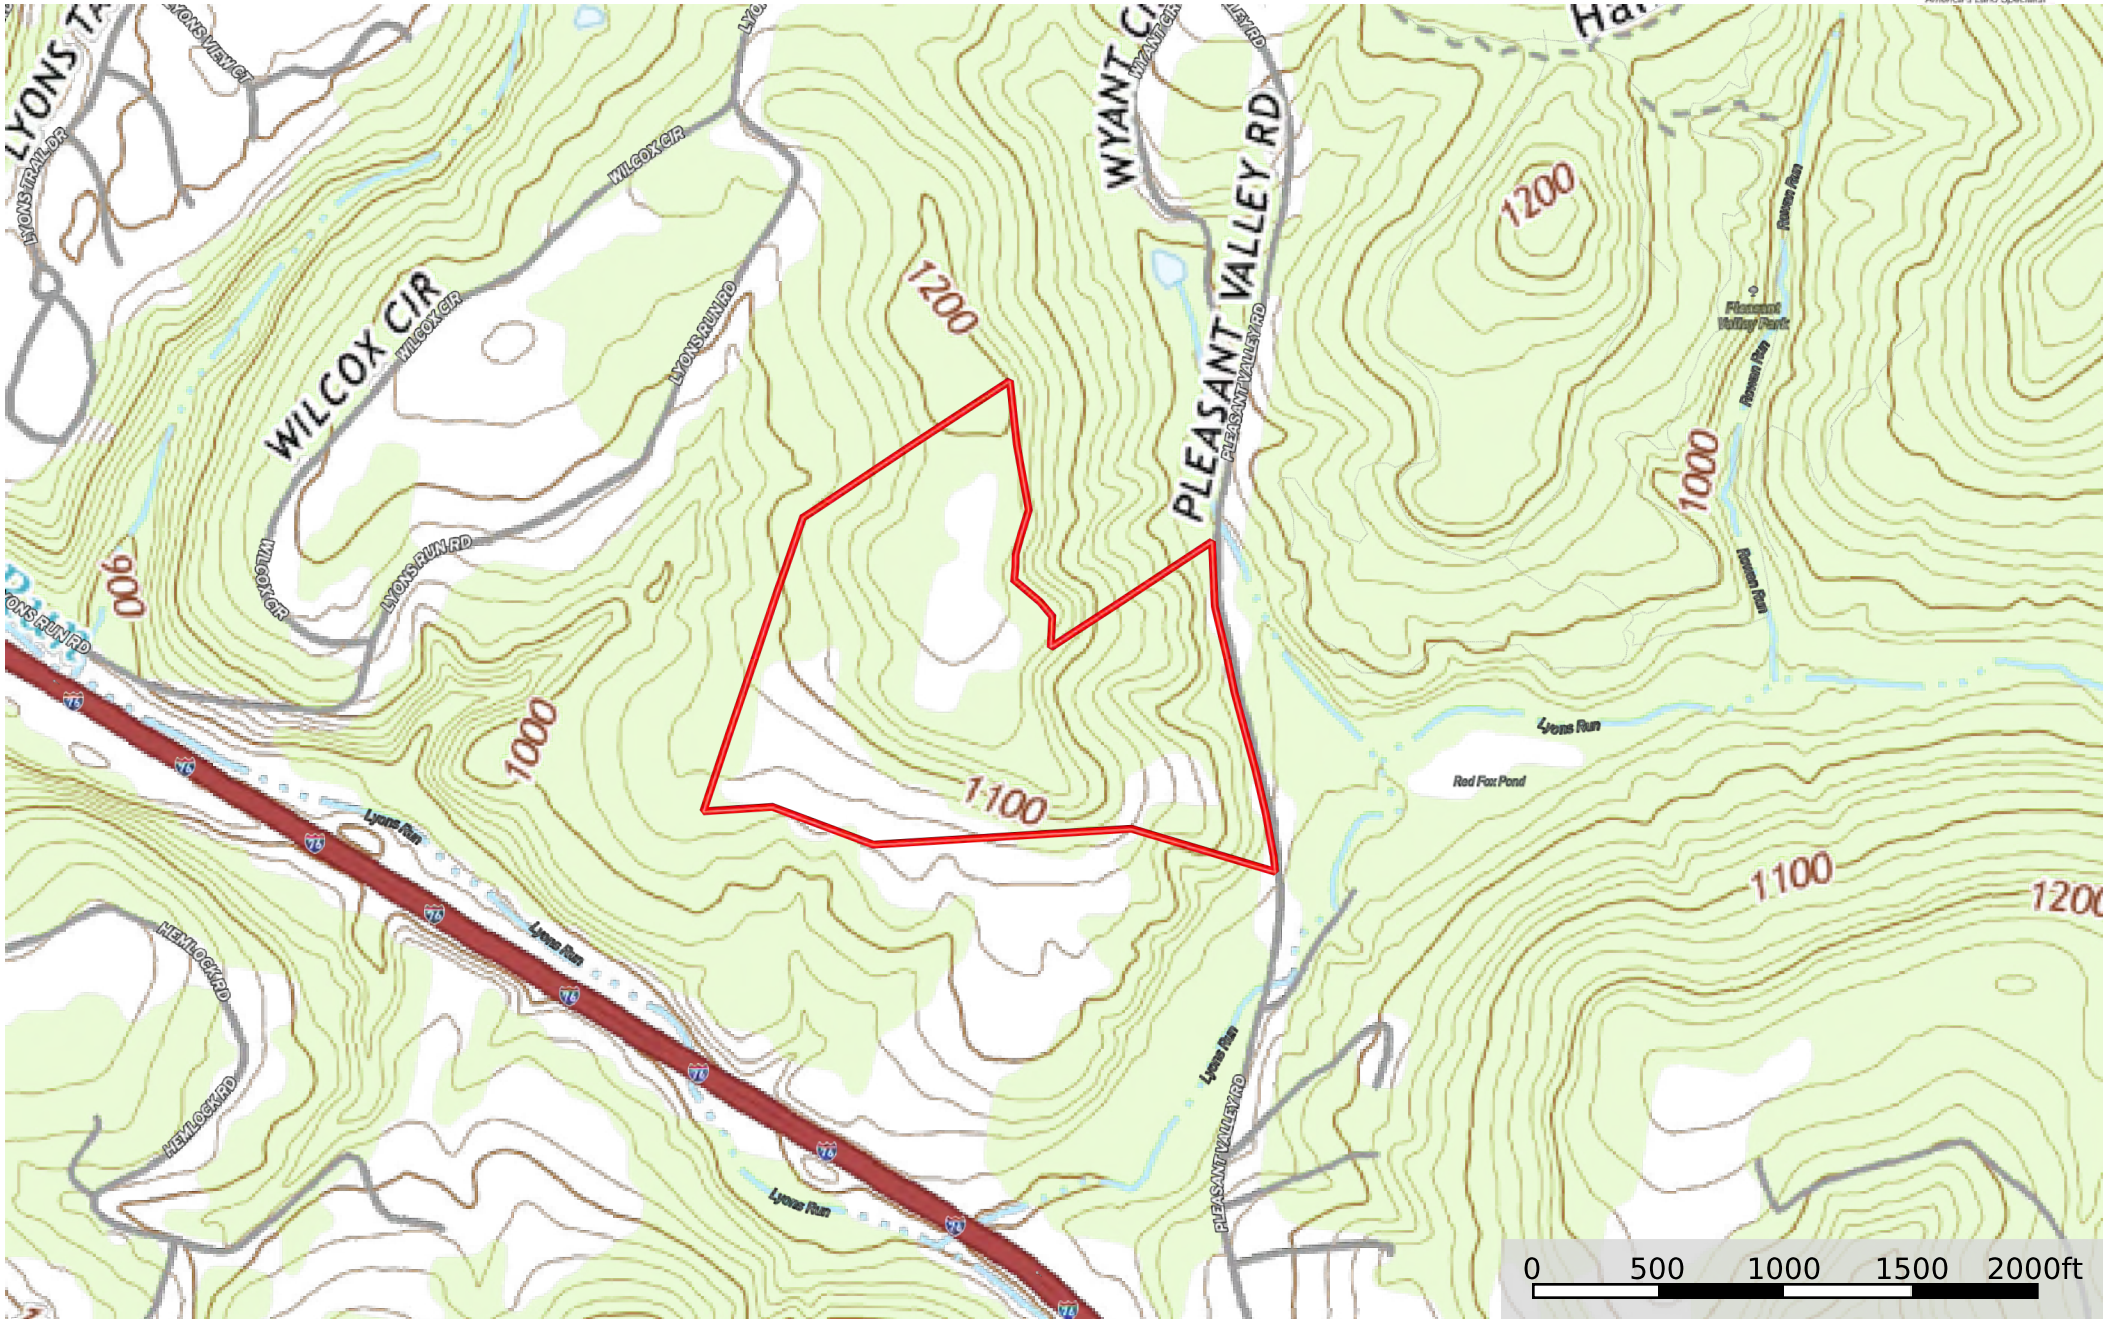

Pleasant Valley Rd. Westmoreland County - 58 acres

Westmoreland County, Pennsylvania, 58 AC +/-

 Boundary