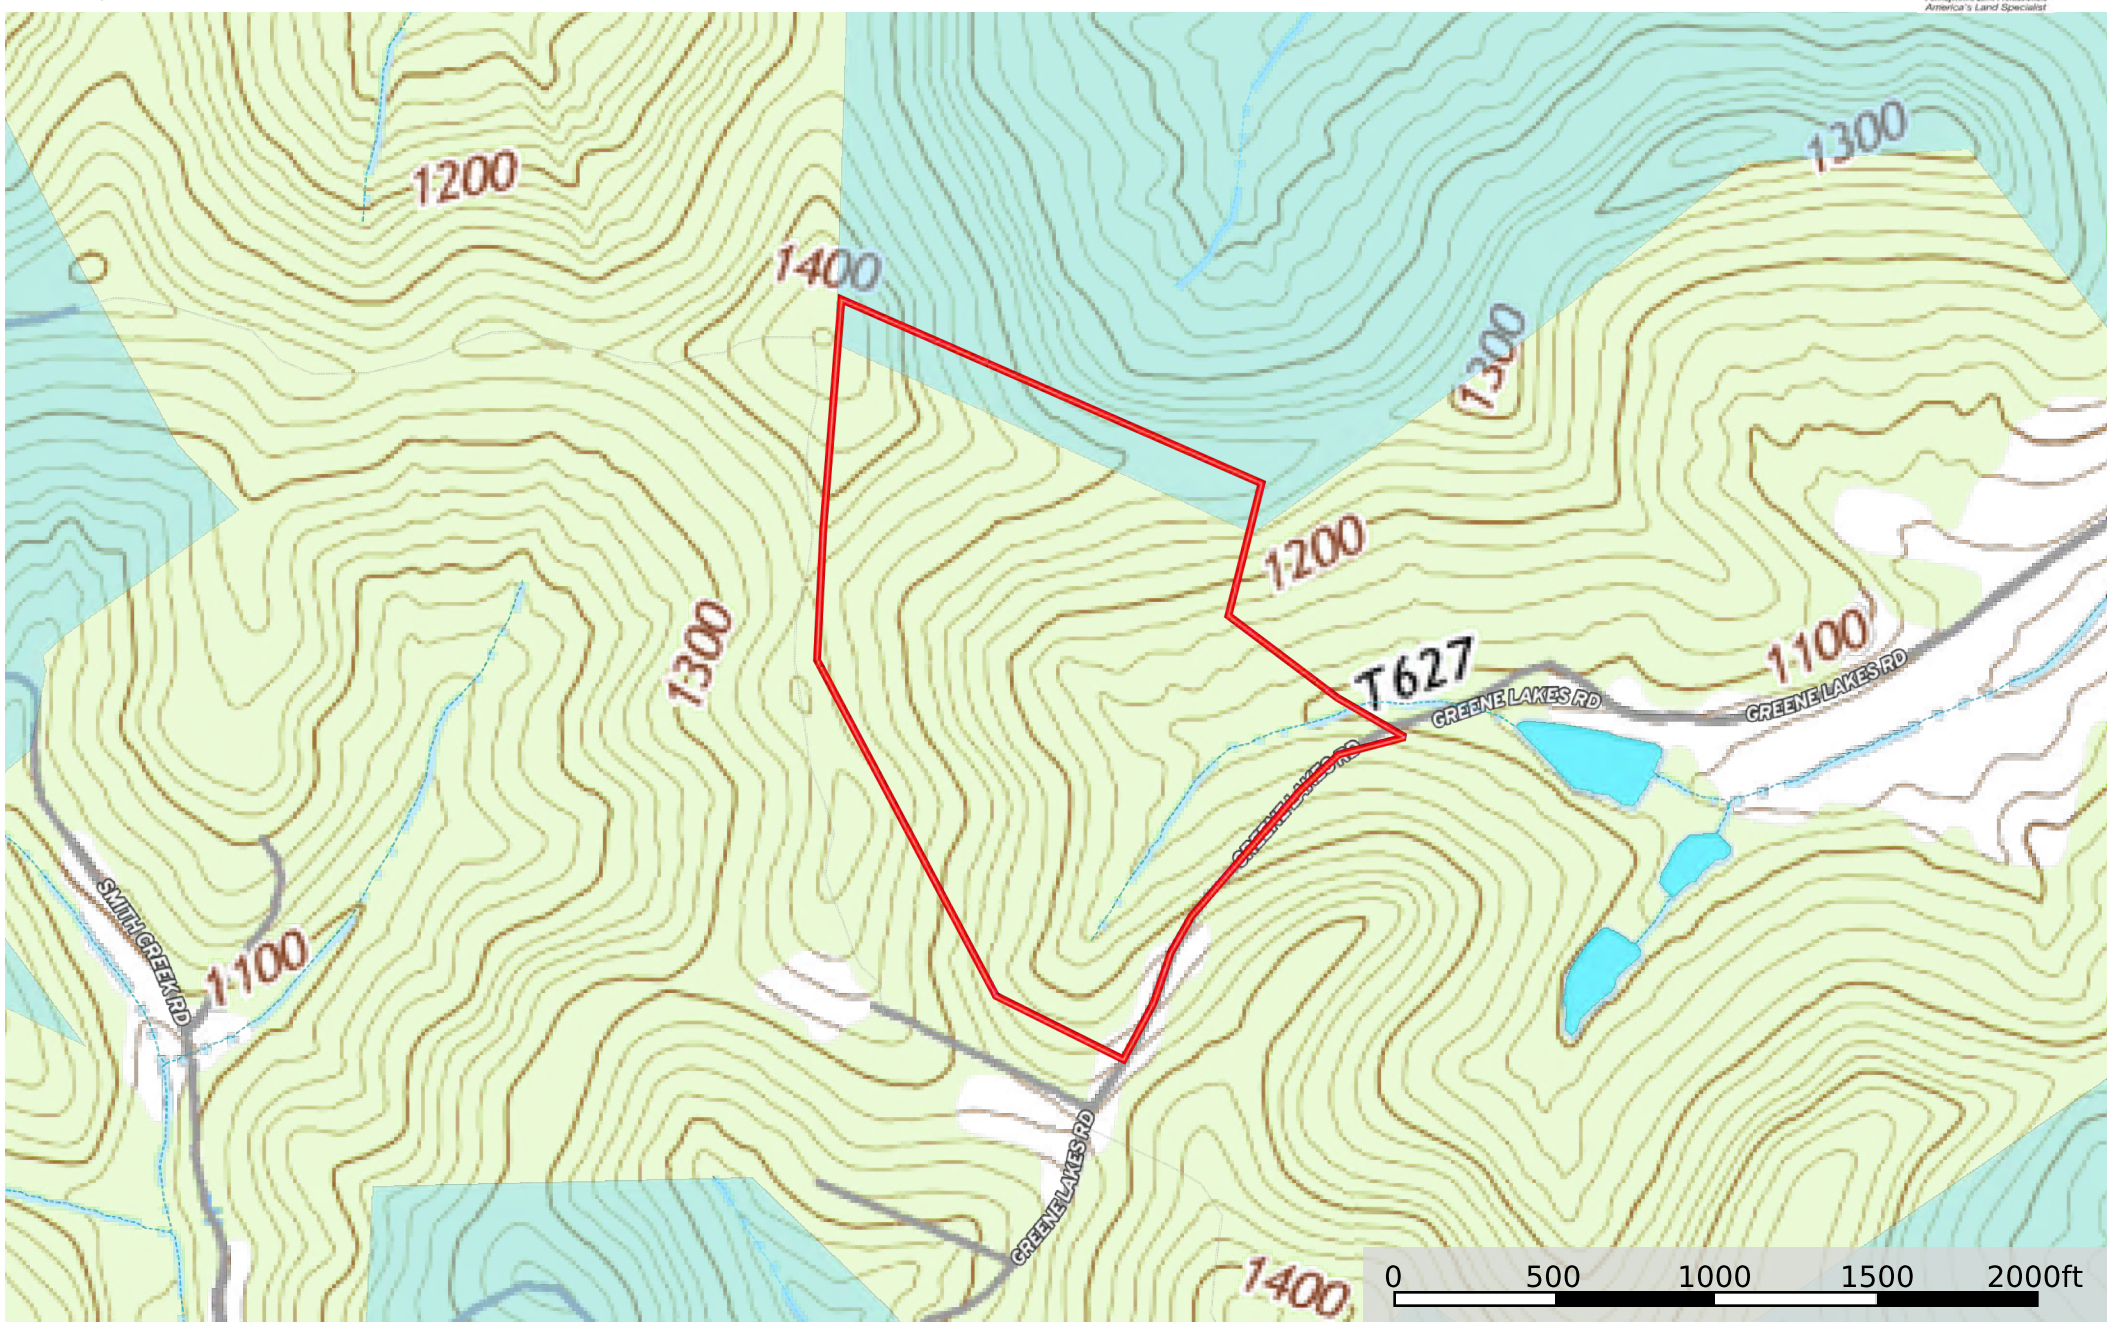

Greene Lakes Rd., Greene County - 56 acres

Pennsylvania, AC +/-

- Boundary
- Forest Service
- State Land
- Fish and Wildlife
- National Park
- Other
- BLM
- Local Government
- Stream, Intermittent
- River/Creek
- Water Body