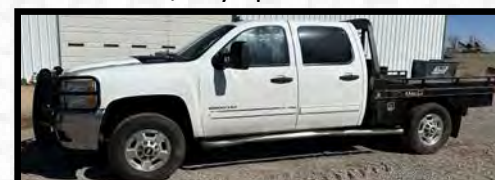

UFT 444 Grain Cart, 1000 PTO, Small Shaft, Hyd. Fold, R/O Tarp, 20-20 Tires

UFT Gain Cart, 1000 PTO, Small Shaft, Hyd. Fold, 49X17-28 Ply Tires

KMC Kelley Peanut Combine, 4 Row, Narrow Body, 1000 PTO, Hyd. Swing Tongue, TA, SN:48477

Trucks, Trailers & Vehicles

'11 Chevy 2500 HD Pickup, 4 Door, 4x4, 6.0L V8, Gas, Auto, Grill Guard, Shows 217,981 Mi., Bramco 7' Steel Flatbed W/Hay Spikes

'00 Chevy 2500 Pickup, 4x4, 350 V8, Auto, 244,145 Mi., Long Bed