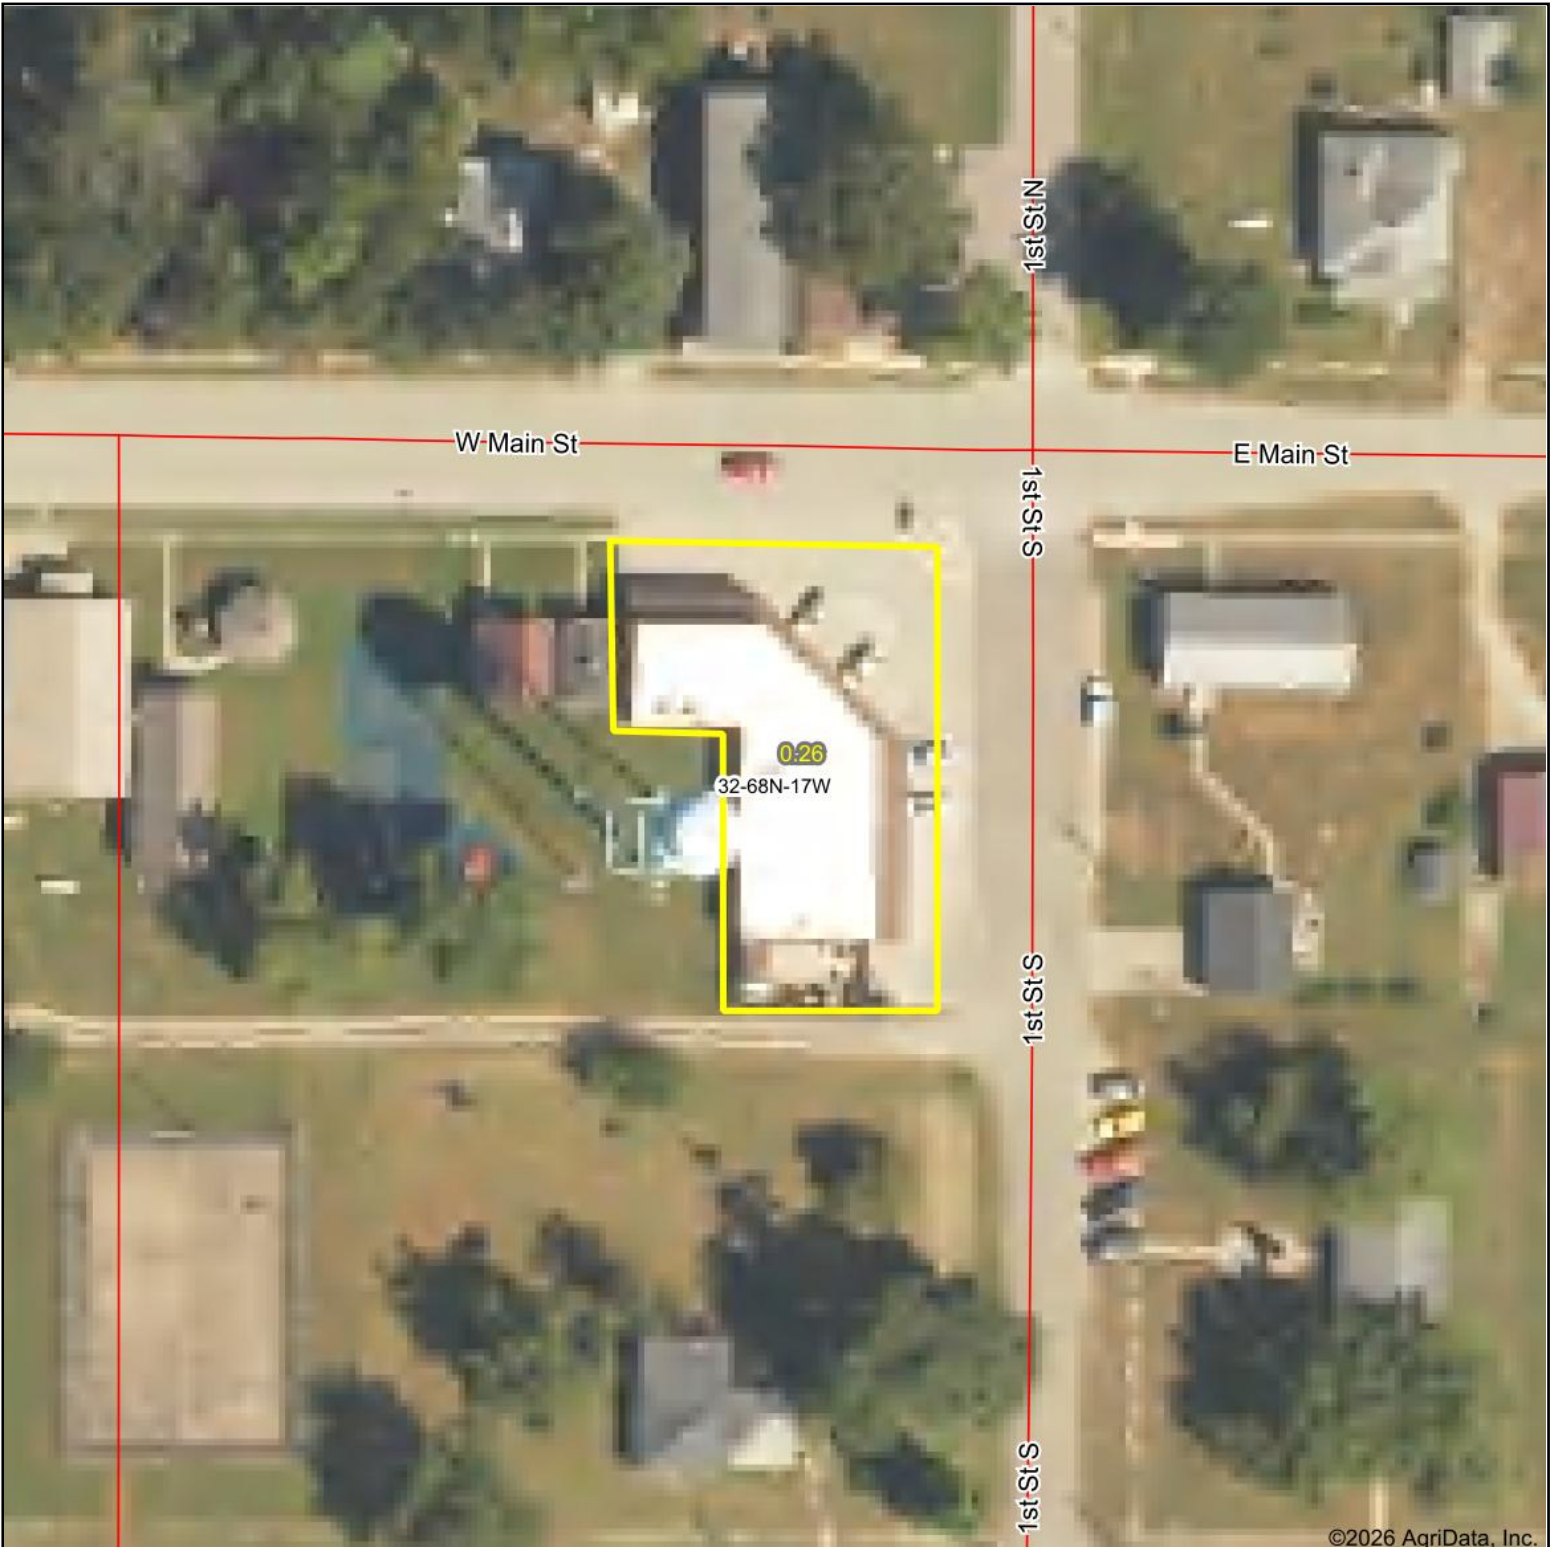

# Aerial Map

©2026 AgriData, Inc.

Map Center: 40° 38' 52.52, -92° 50' 27.63

© AgriData, Inc. 2025 www.AgriDataInc.com

**32-68N-17W**  
**Appanoose County**  
**Iowa**

5/31/2026