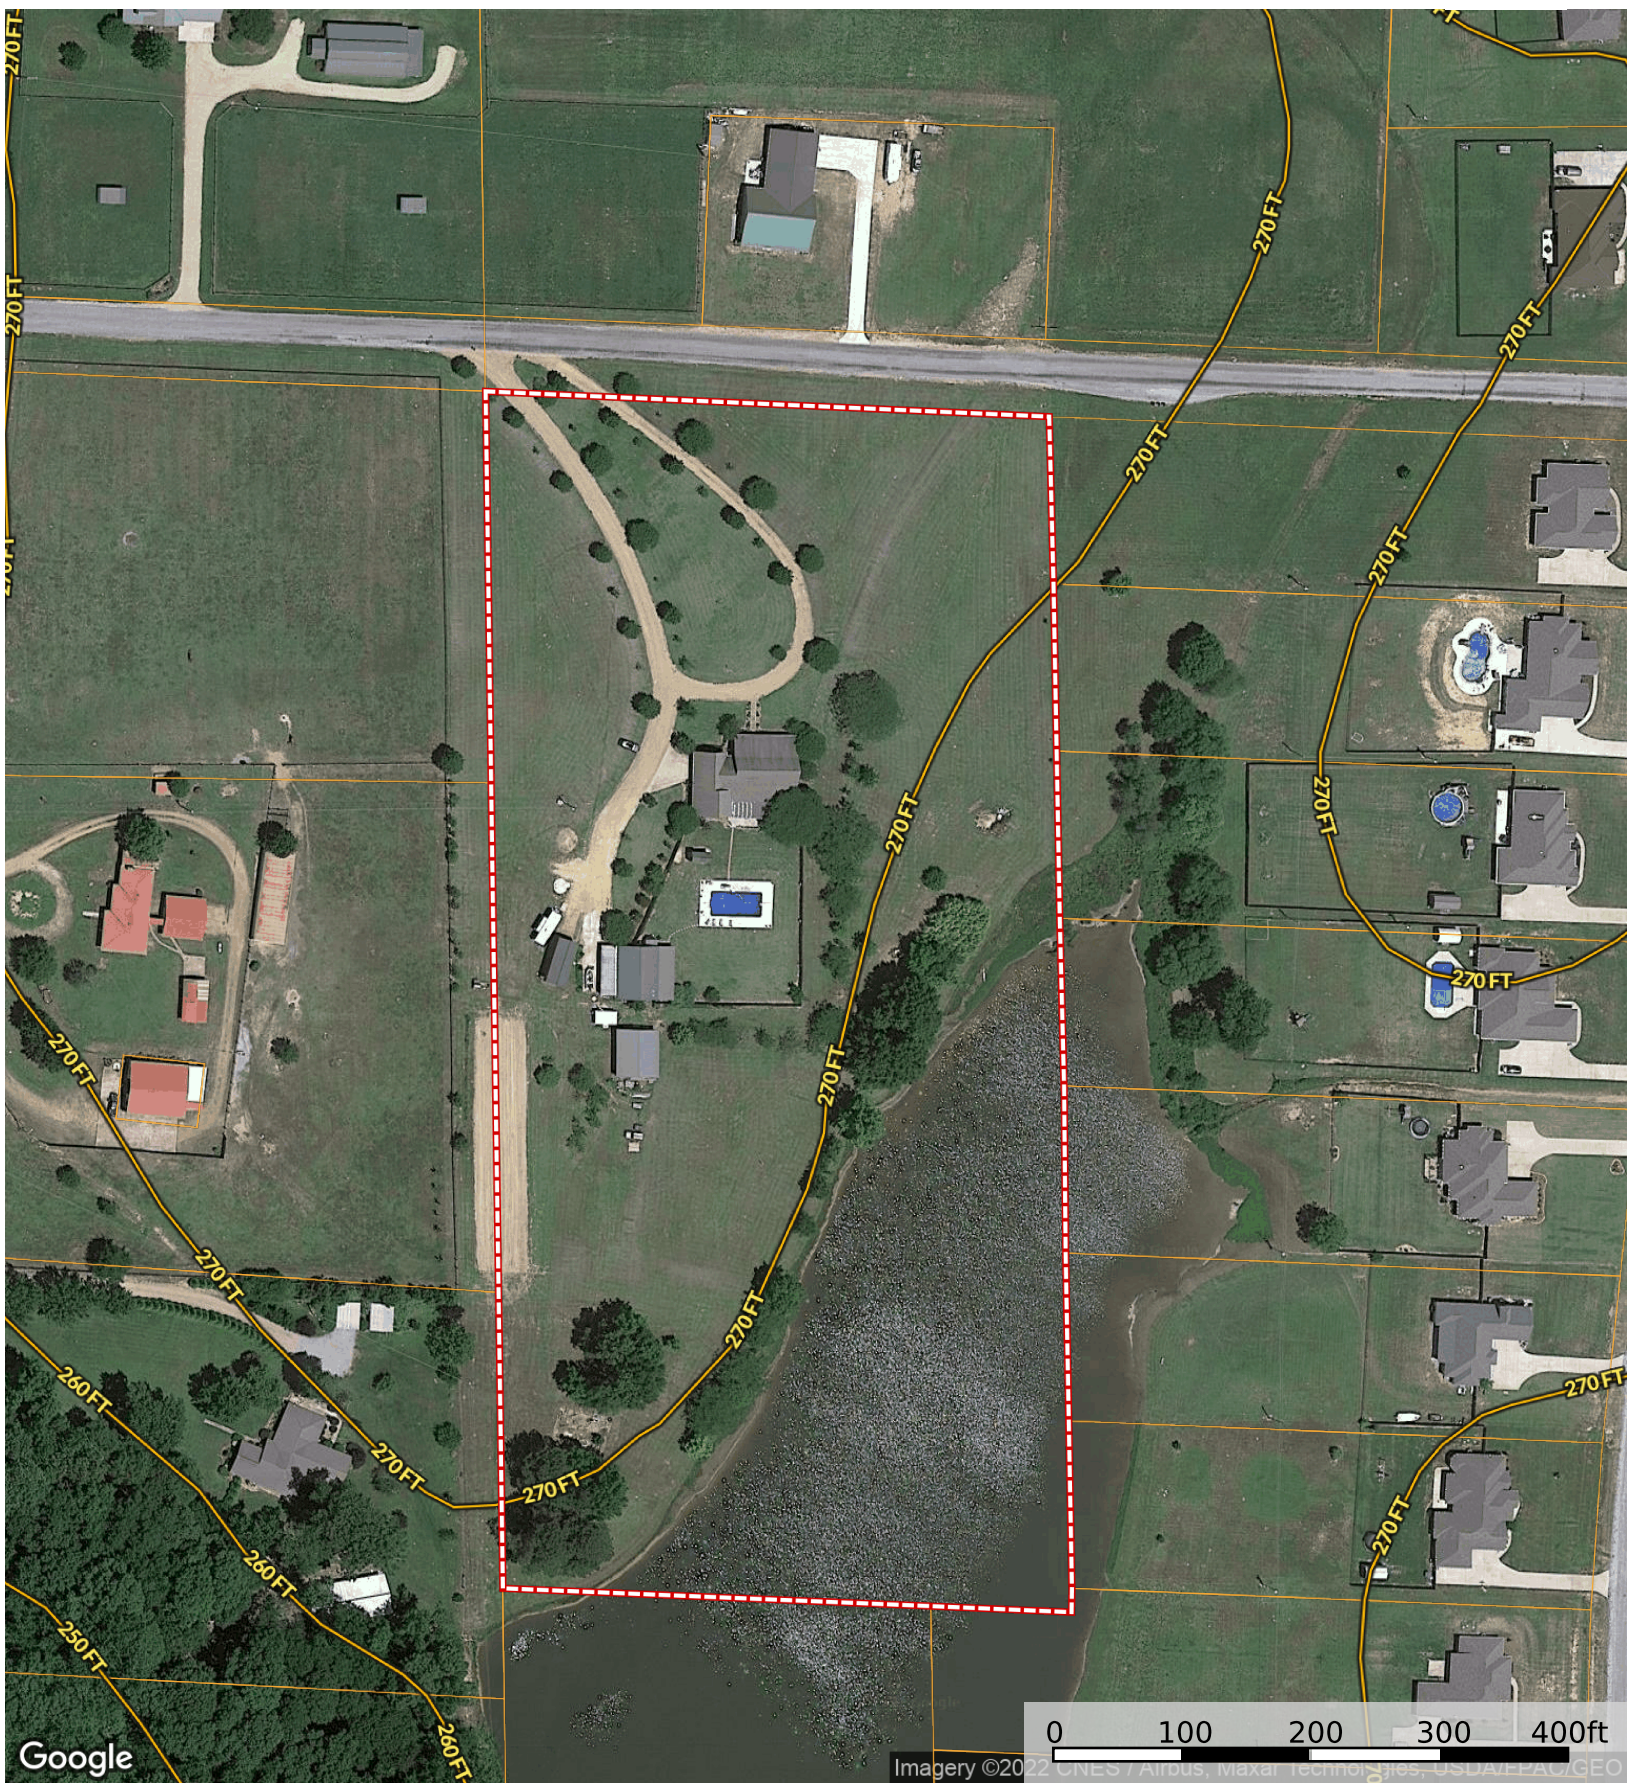

# Caledonia - Country Dream

Lowndes County, Mississippi, 10 AC +/-

- Boundary
- 100 Year Floodplain
- 500 Year Floodplain
- Floodway
- Special
- Unmapped/ Not Included