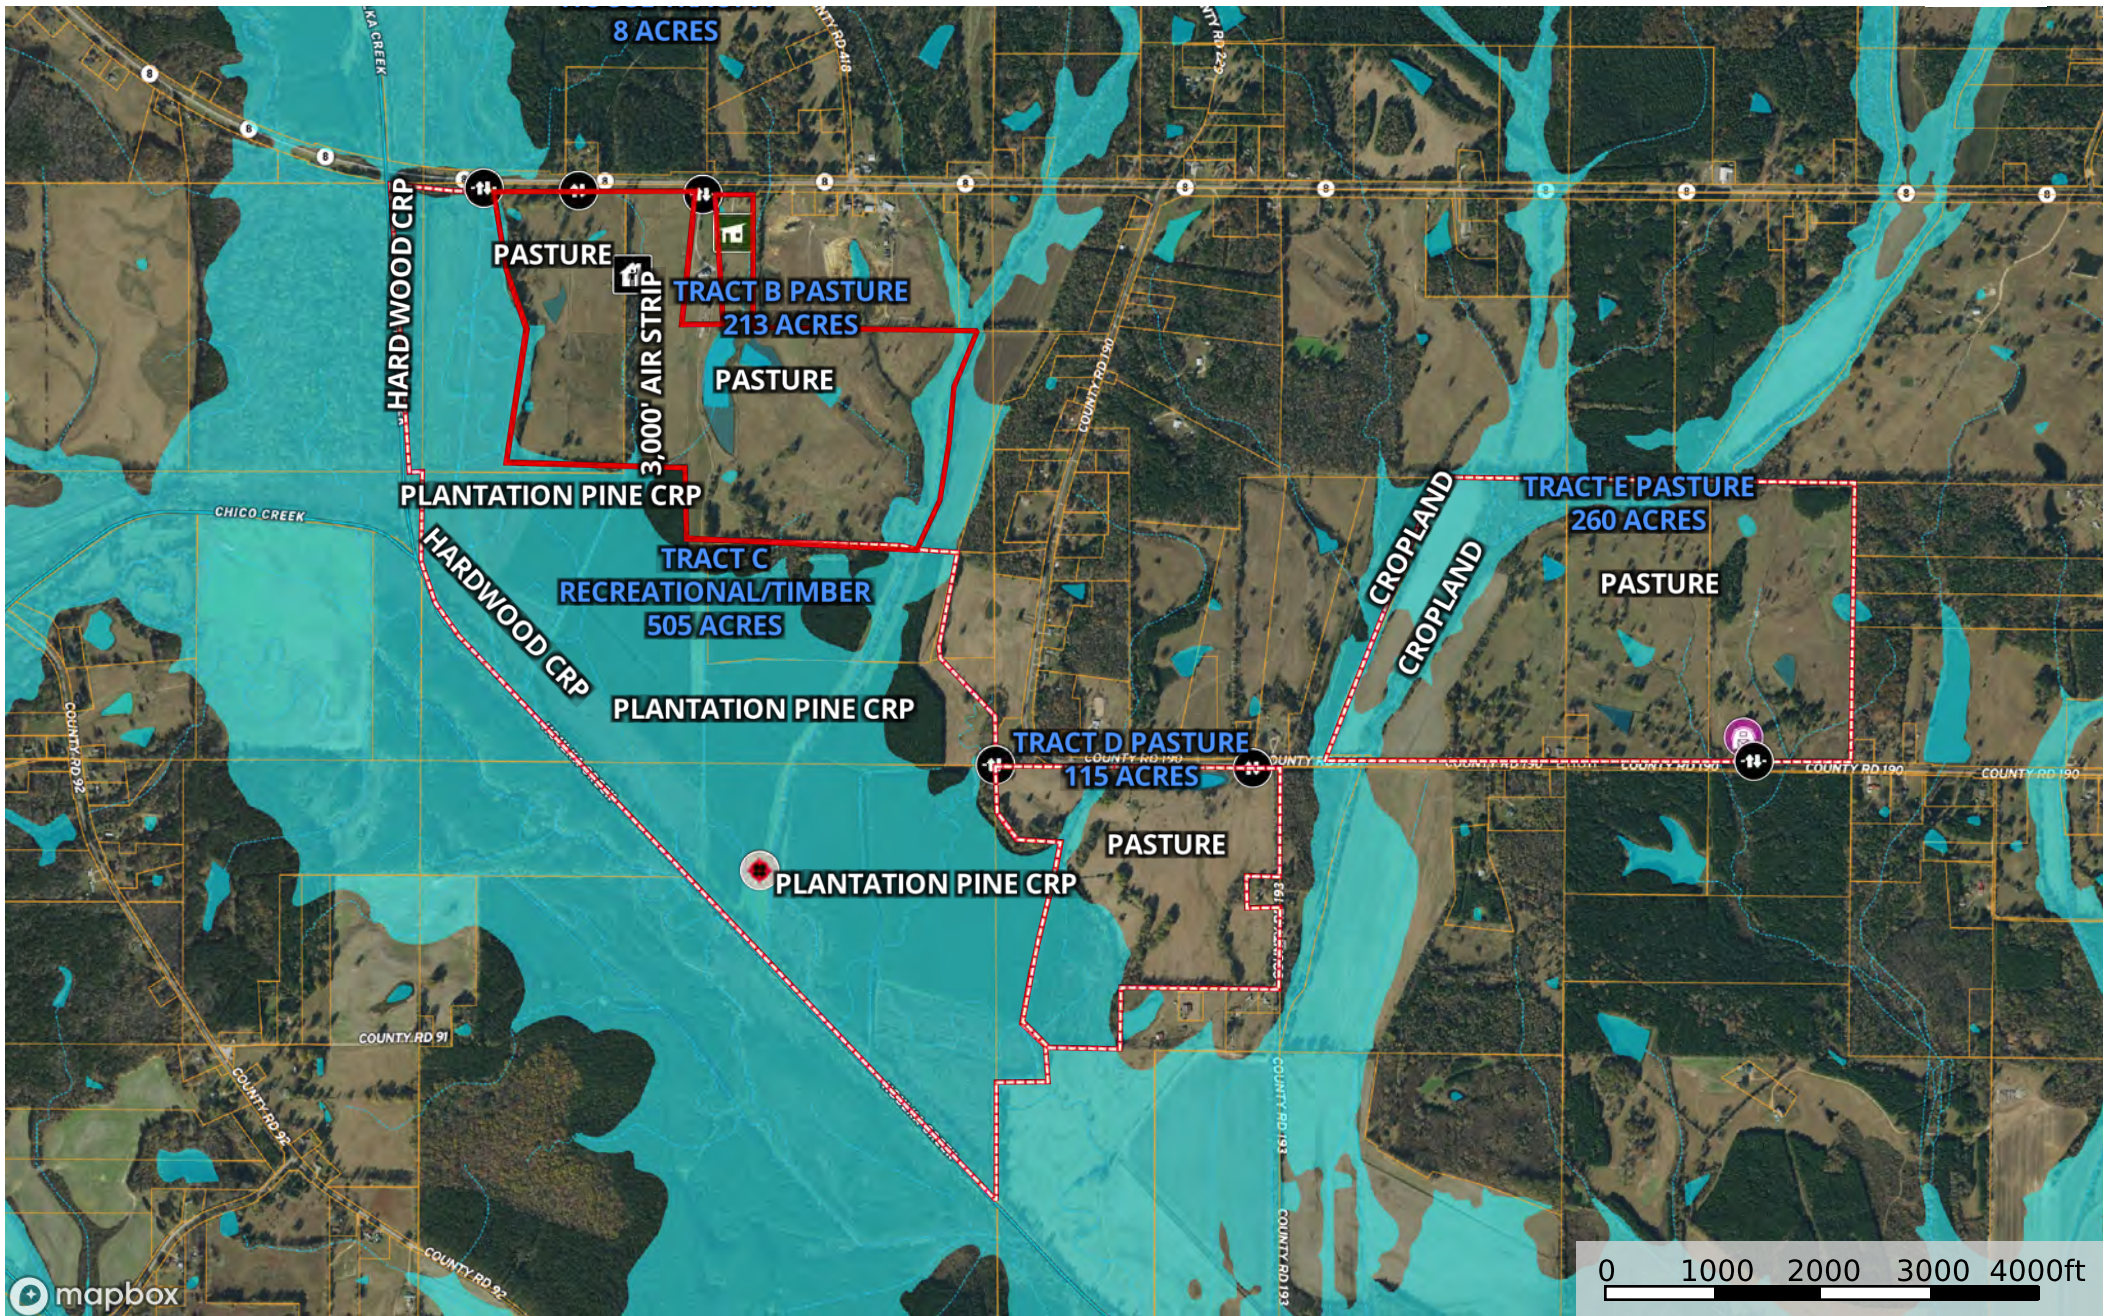

Kimmeland Ranch

Chickasaw County, Mississippi, 1100 AC +/-

- Main House
- Foreman's House
- Blind
- Shed / Shack
- Barn
- Gate
- Pond / Tank
- Boundary
- 100 Year Floodplain
- 500 Year Floodplain
- Floodway
- Special
- Unmapped/ Not Included
- Stream, Intermittent
- River/Creek
- Water Body