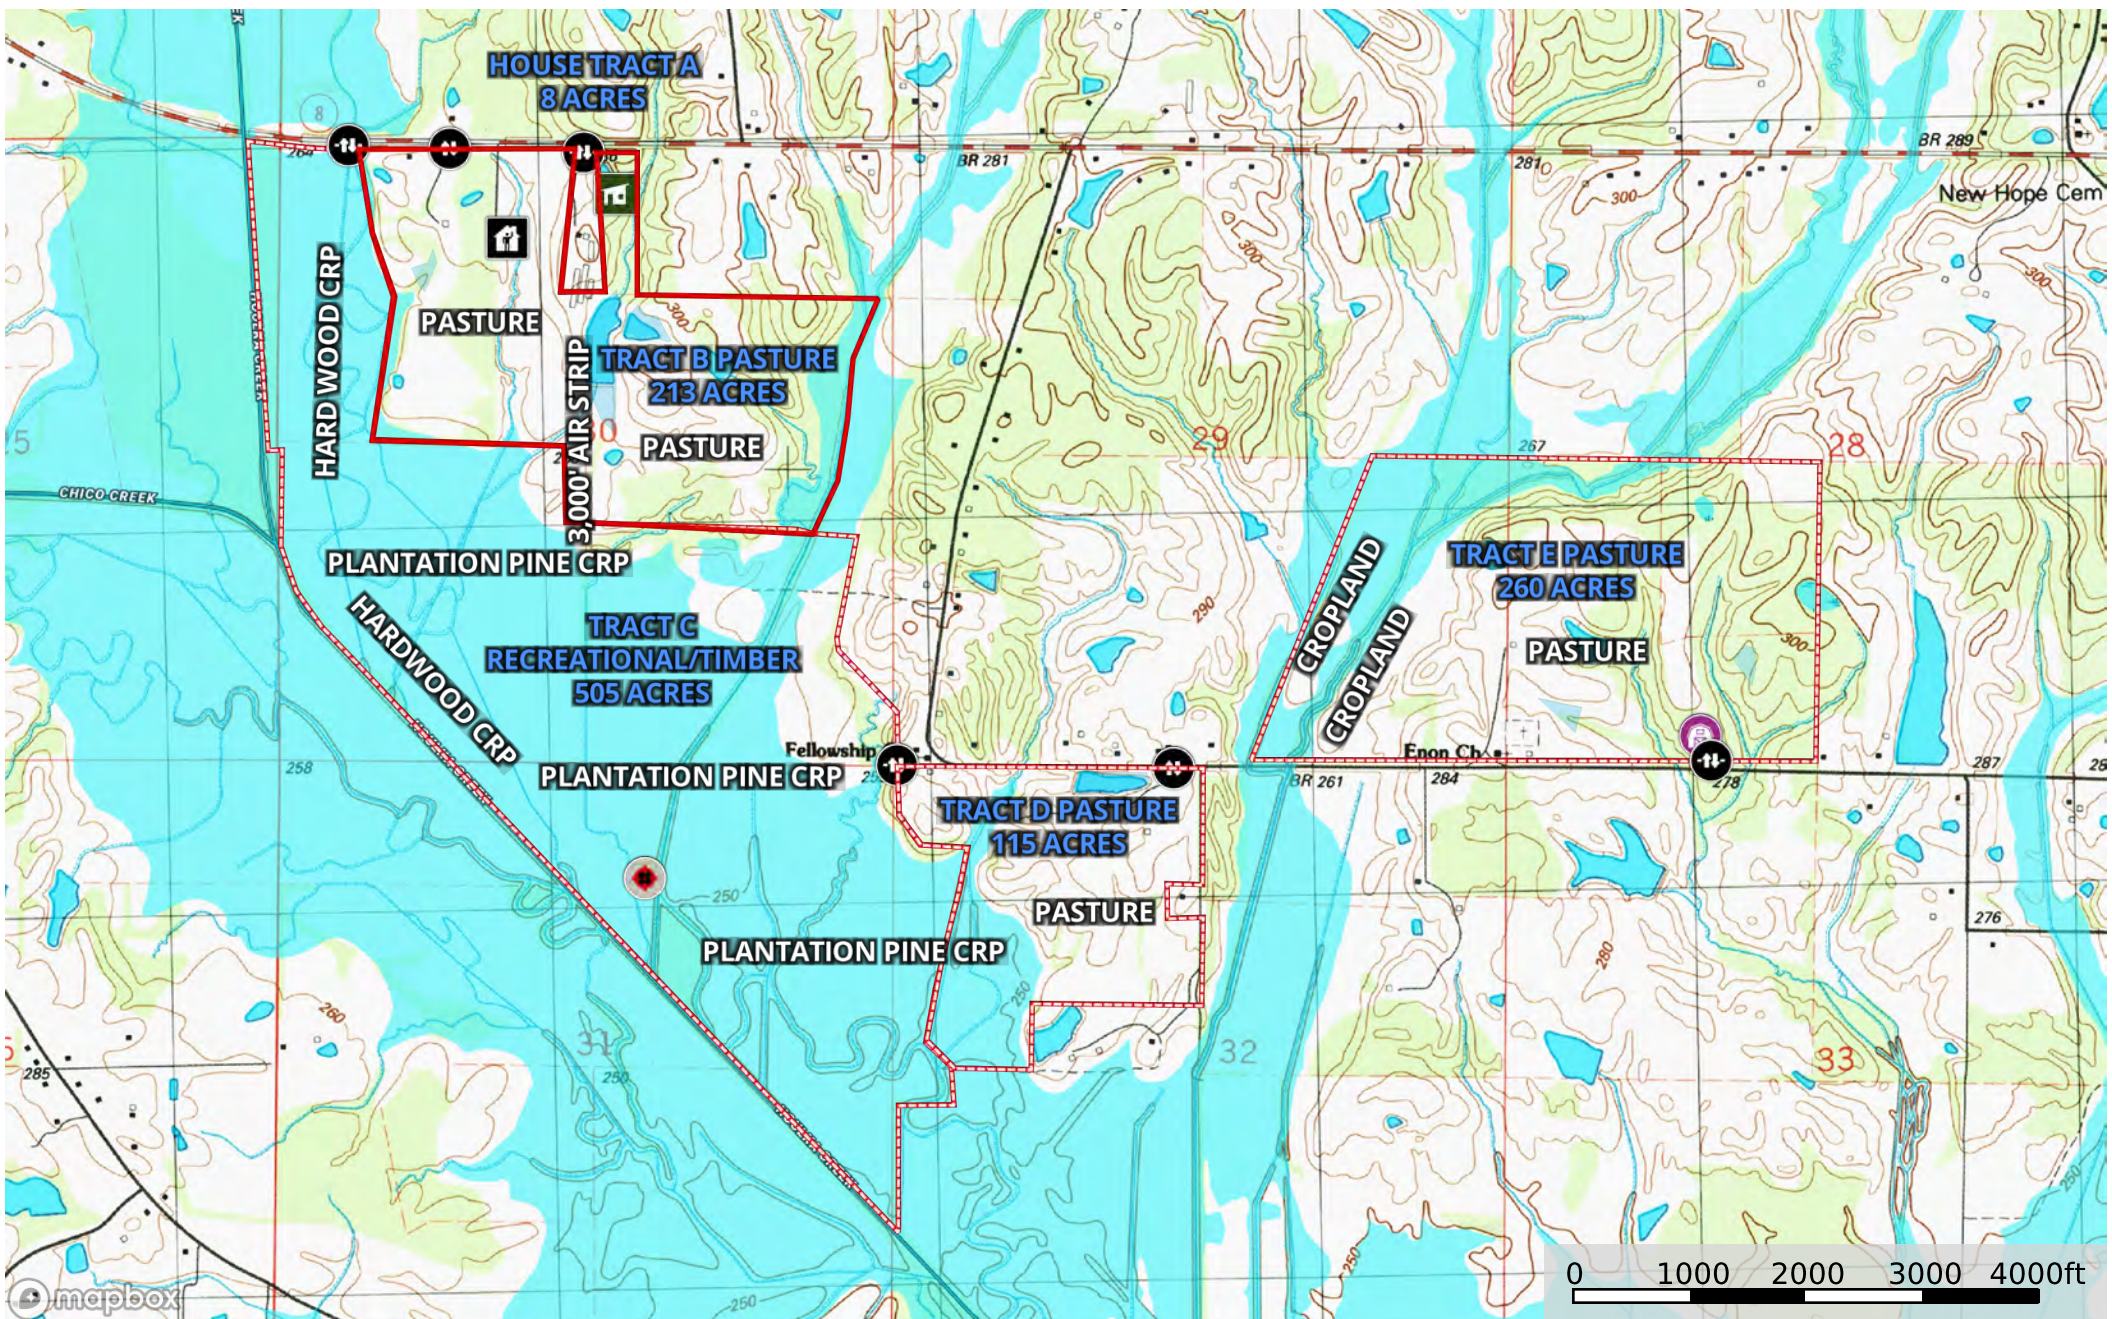

Kimmeland Ranch
 Chickasaw County, Mississippi, 1100 AC +/-

- Main House
- Foreman's House
- Blind
- Shed / Shack
- Barn
- Gate
- Pond / Tank
- Boundary
- 100 Year Floodplain
- 500 Year Floodplain
- Floodway
- Special
- Unmapped/ Not Included
- Stream, Intermittent
- River/Creek
- Water Body