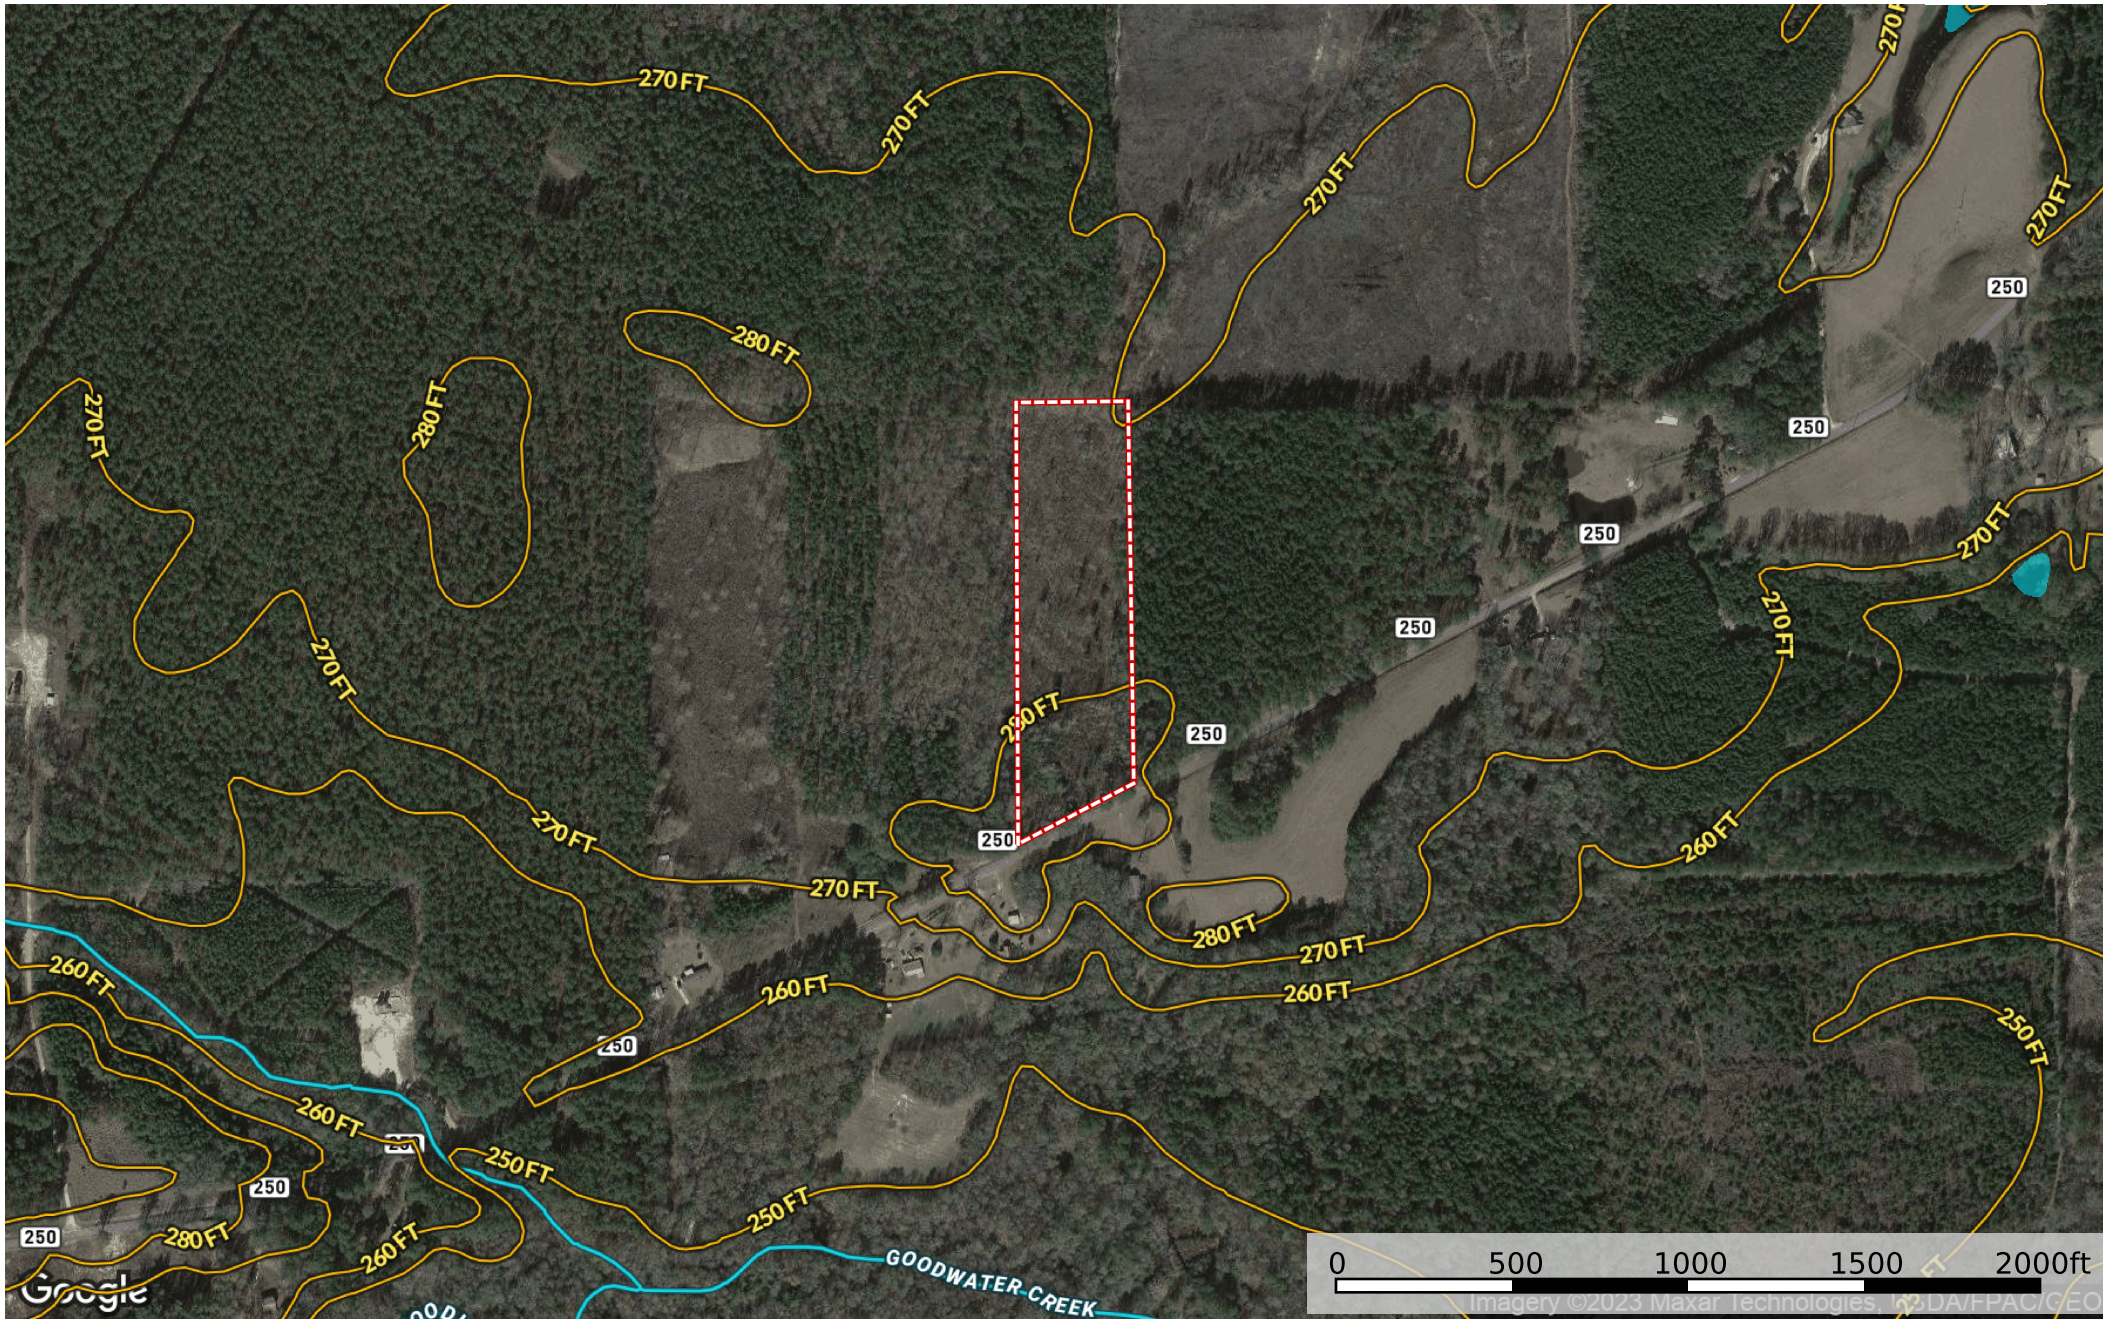

Clarke County 8.6 Acres-Keys

Clarke County, Mississippi, 8.6 AC +/-

- Boundary
- Stream, Intermittent
- River/Creek
- Water Body