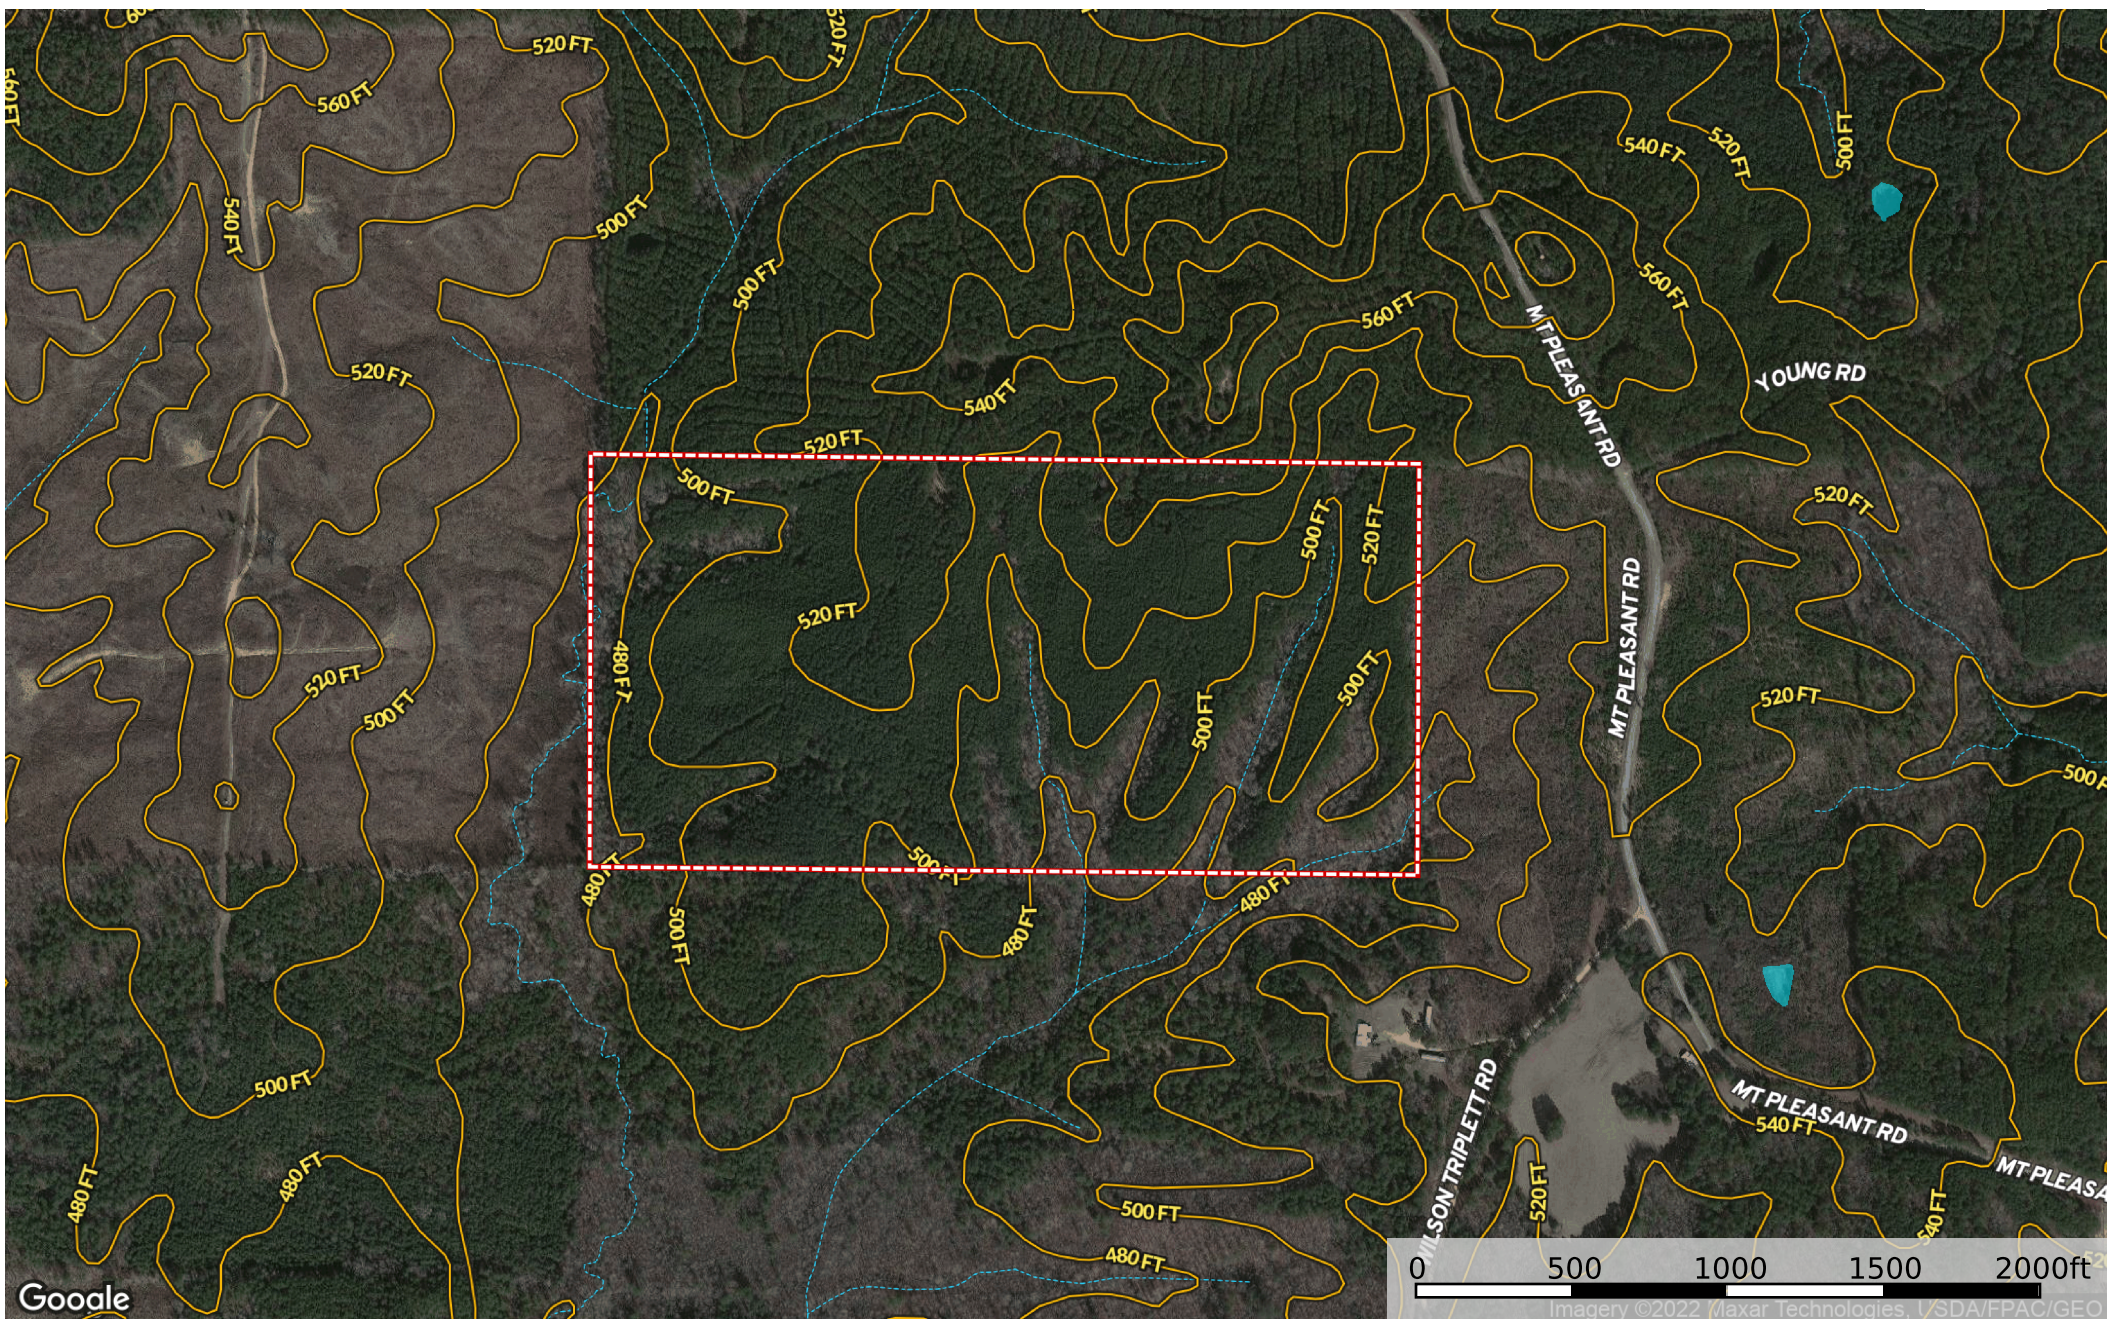

# Winston County Barnes Tracts

Winston County, Mississippi, 120 AC +/-

Google

- Boundary
- Stream, Intermittent
- River/Creek
- Water Body