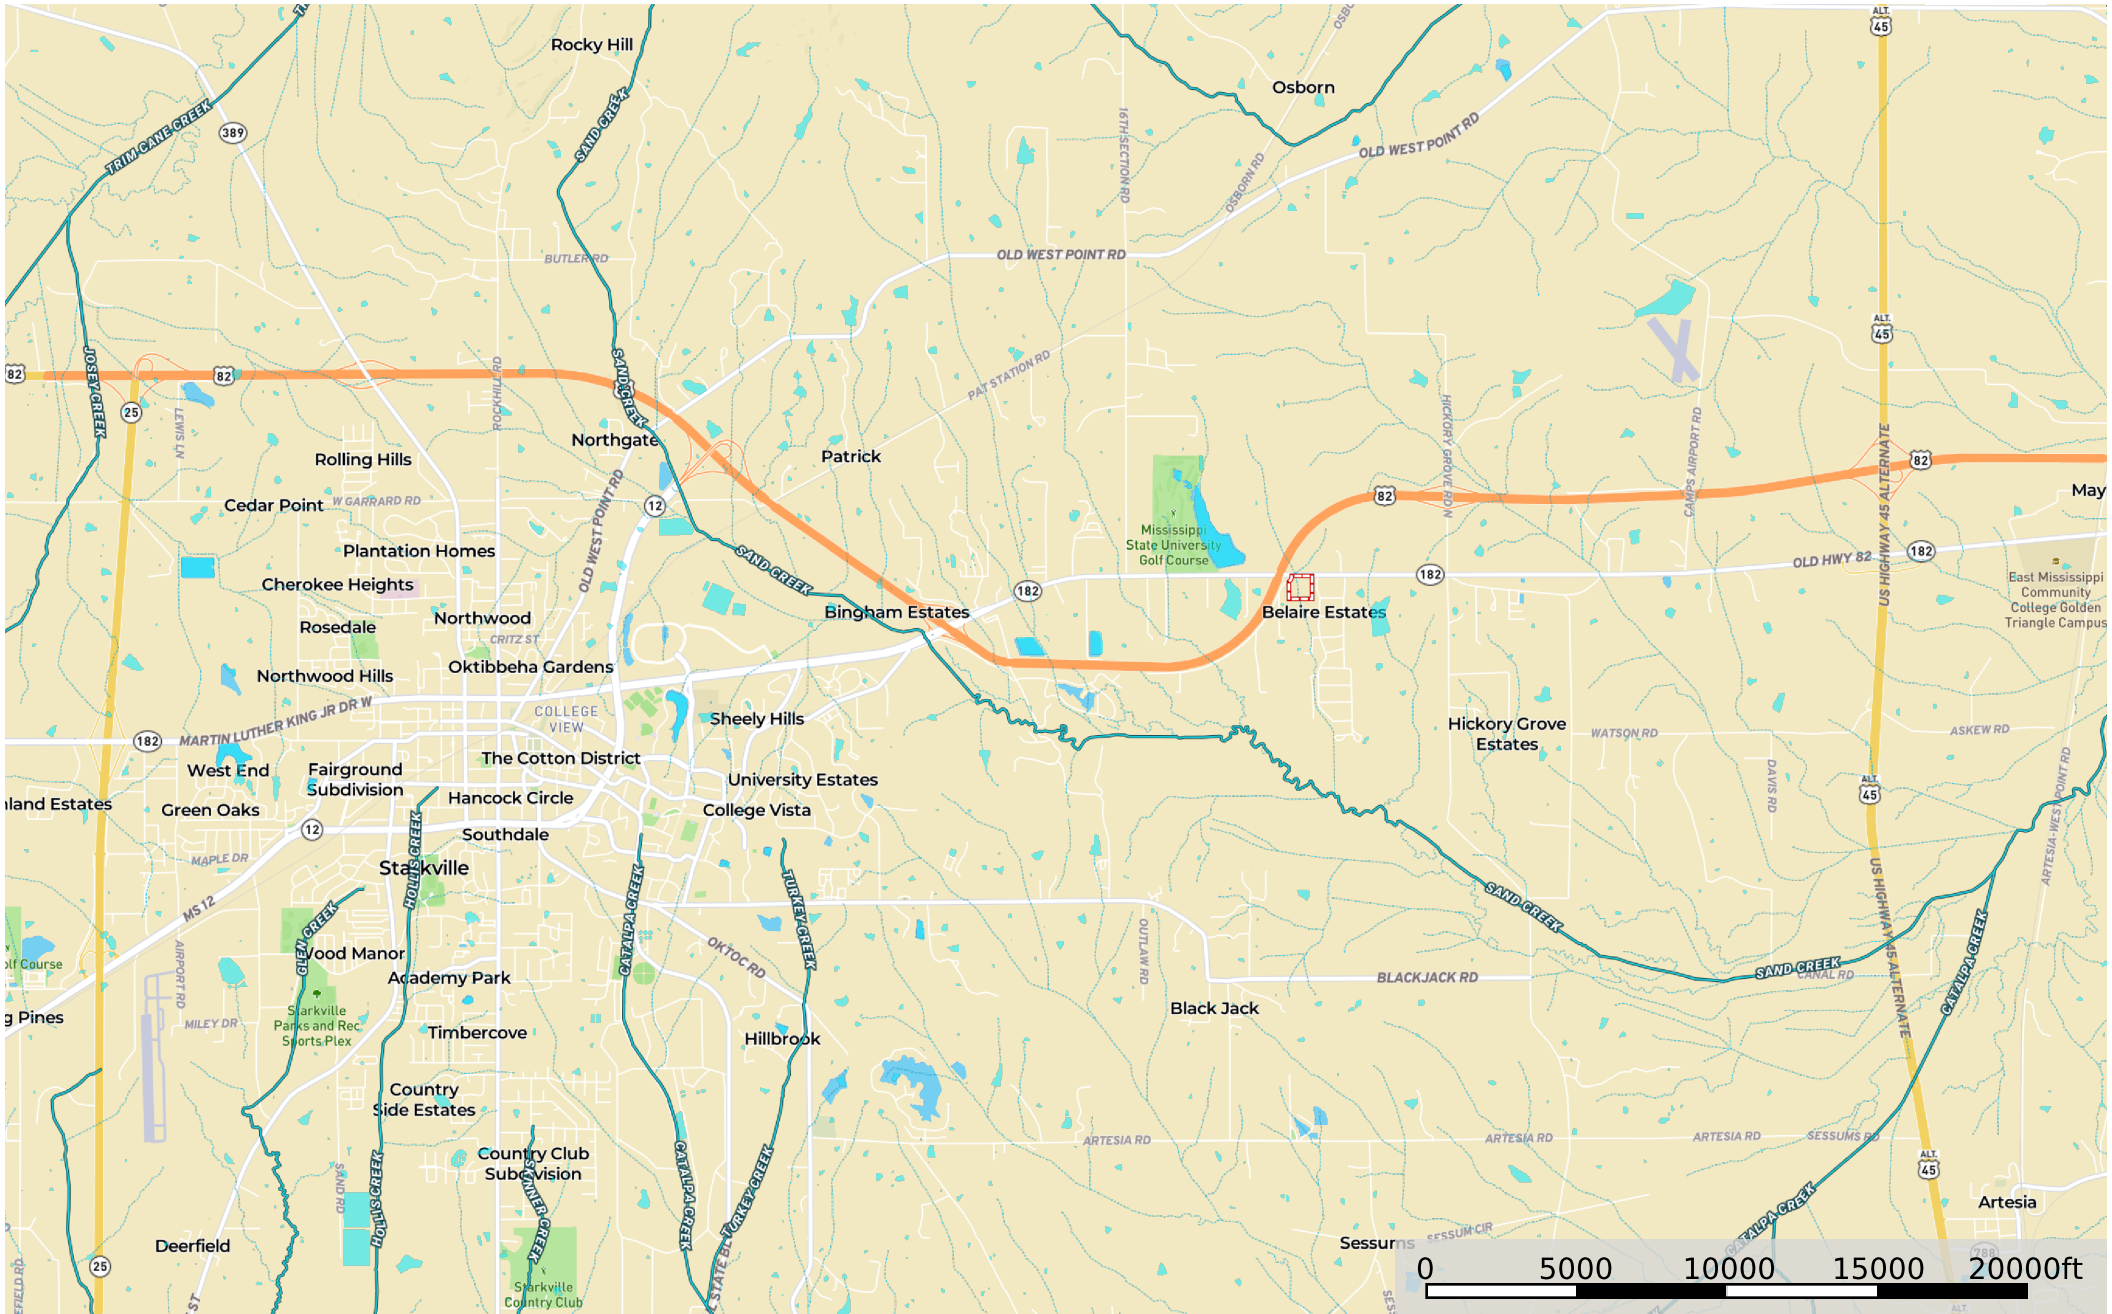

Oktibbeha 13.88 +/- Acres

Mississippi, AC +/-

- Boundary
- 100 Year Floodplain
- 500 Year Floodplain
- Floodway
- Special
- Unmapped/ Not Included
- Stream, Intermittent
- River/Creek
- Water Body