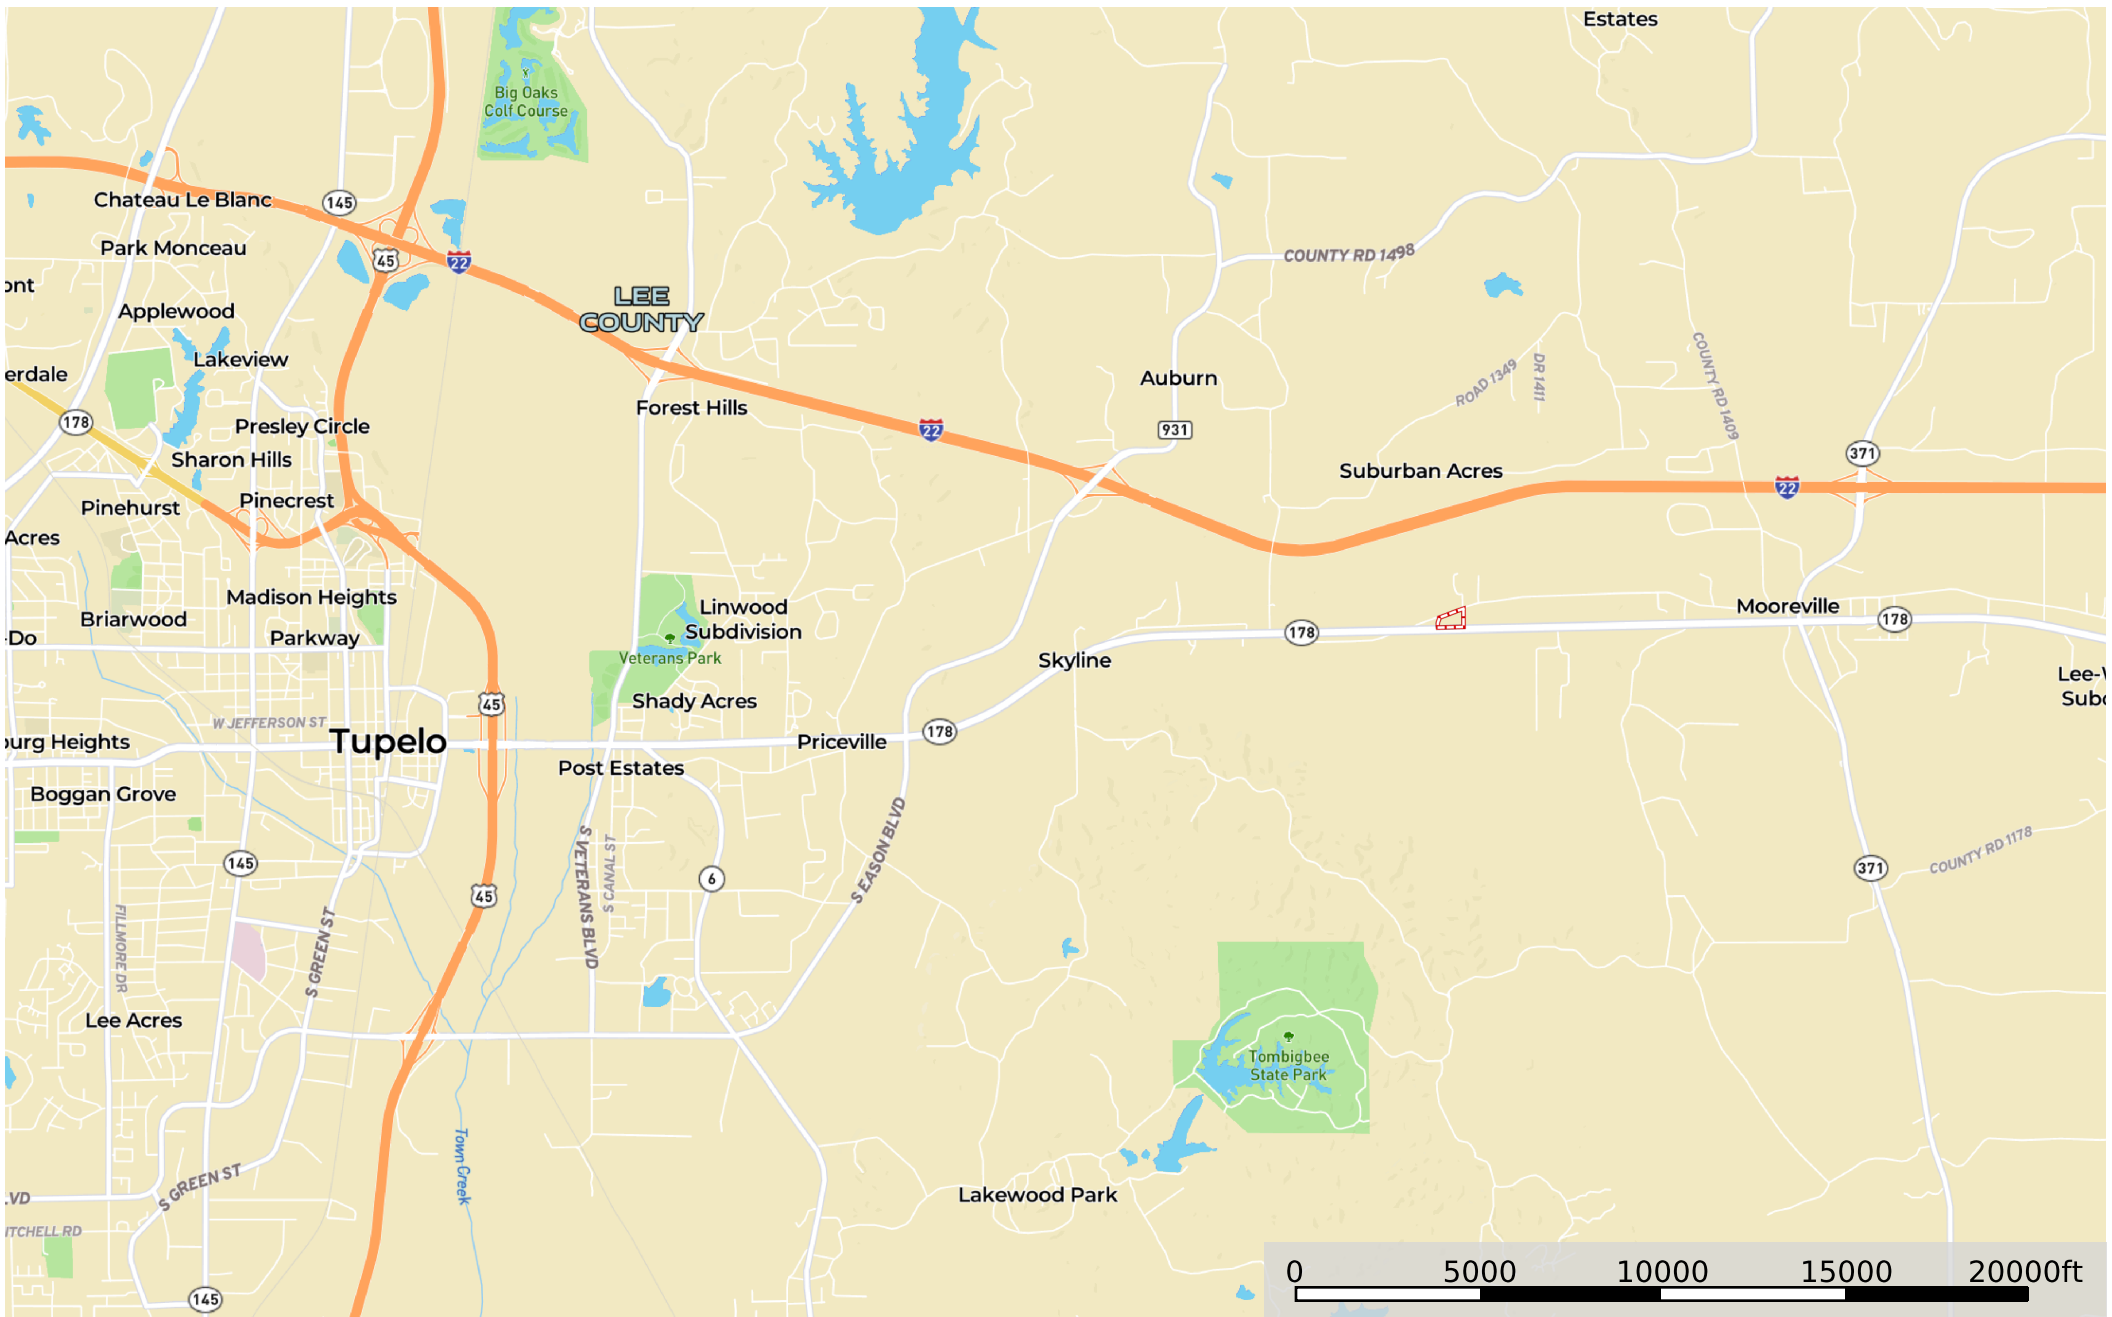

Lee County 5.71 Acres

Mississippi, AC +/-

- Boundary
- 100 Year Floodplain
- 500 Year Floodplain
- Floodway
- Special
- Unmapped/ Not Included