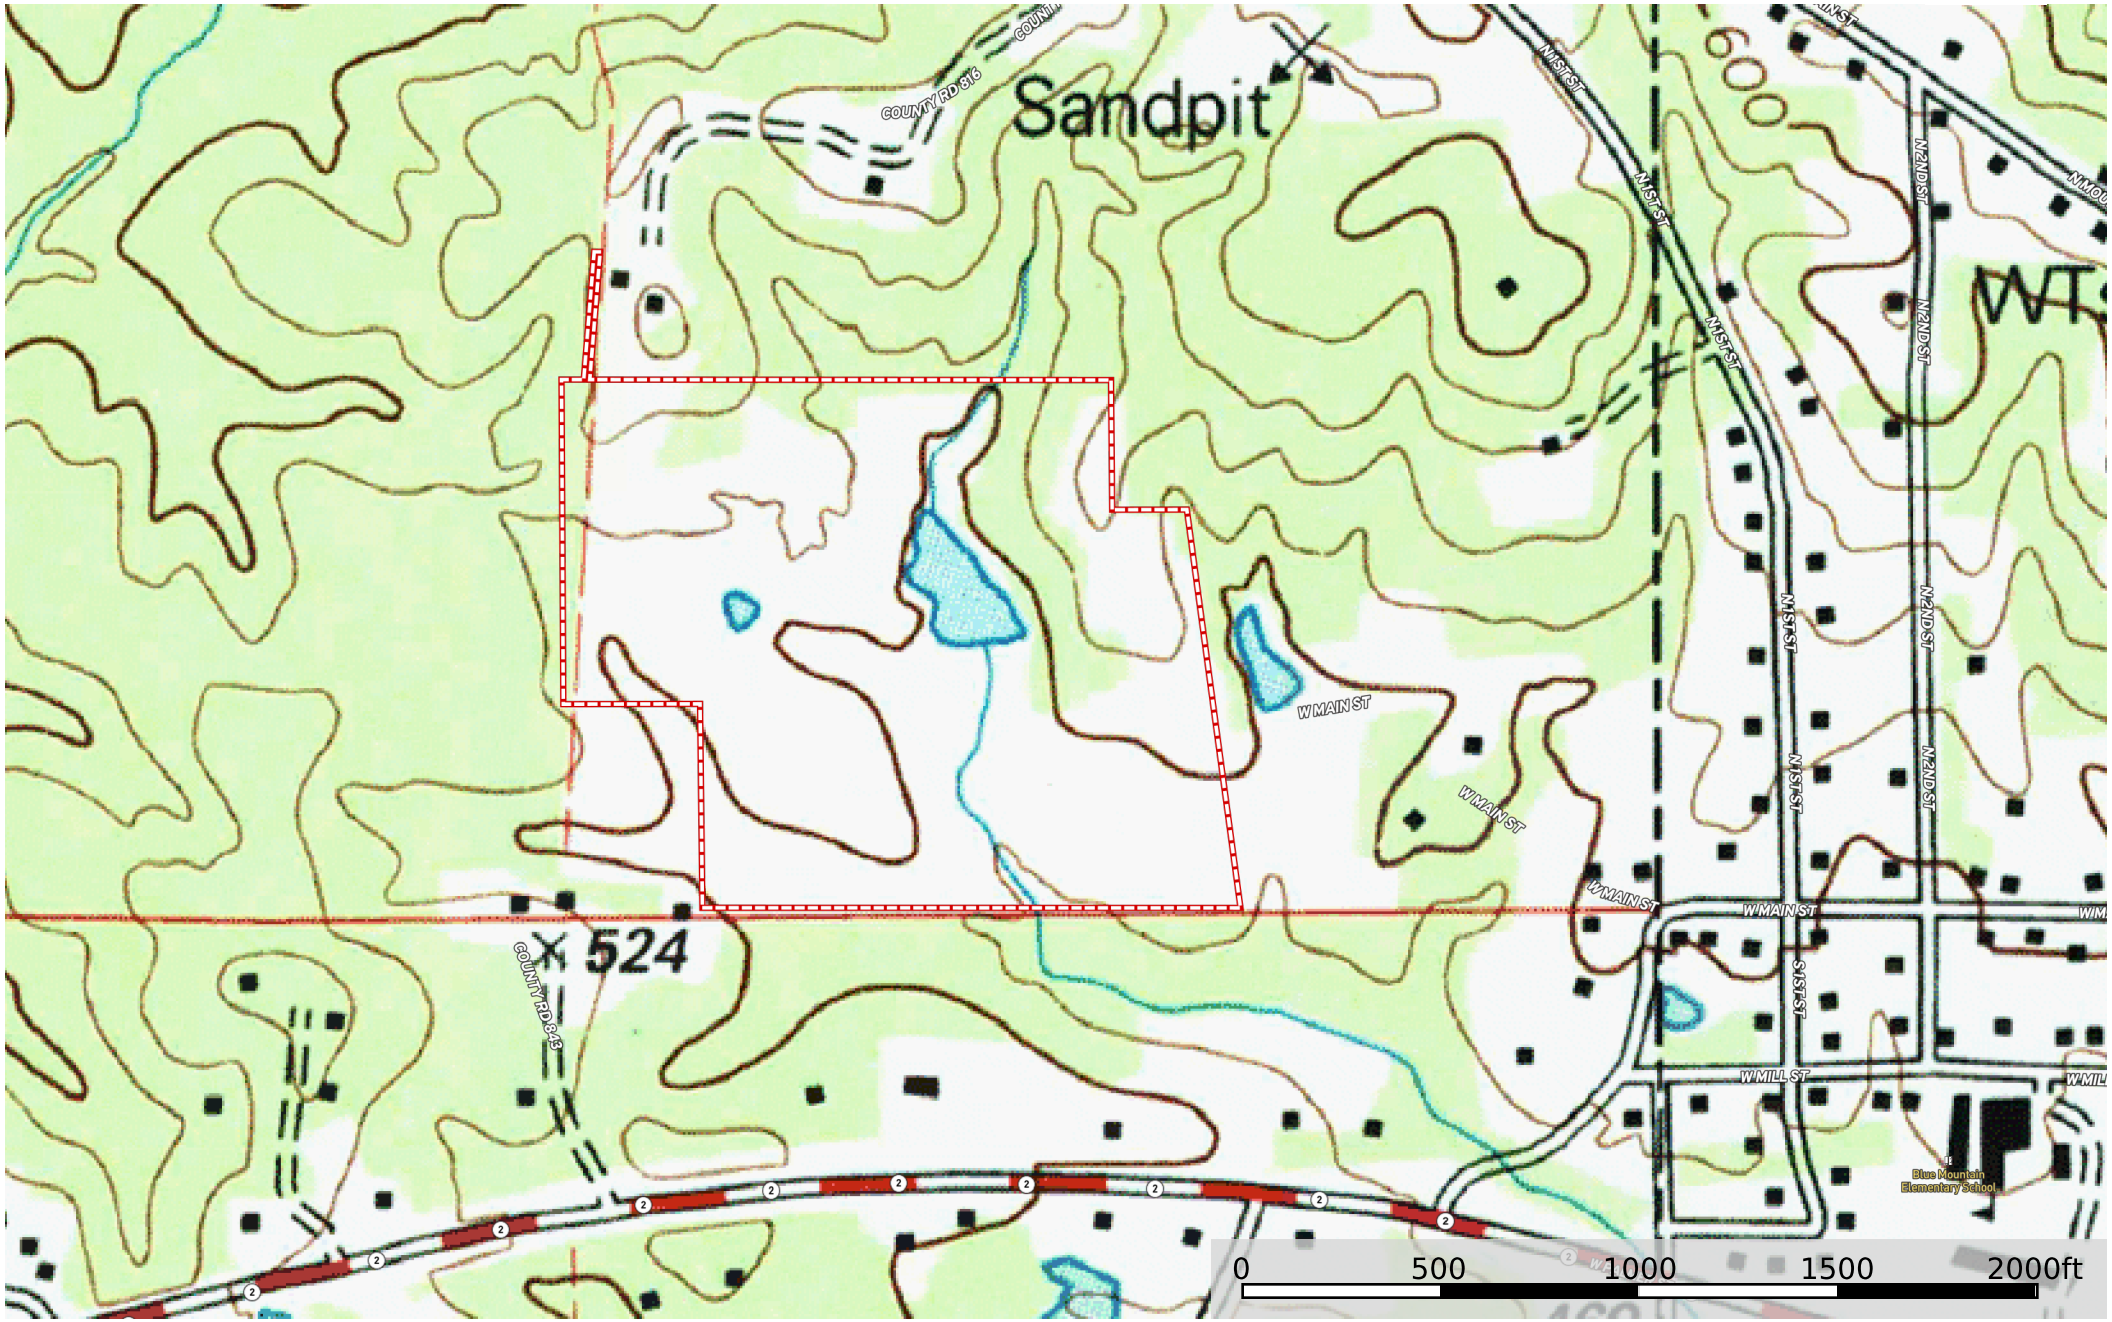

Tippah 43 Acres

Mississippi, AC +/-

 Boundary