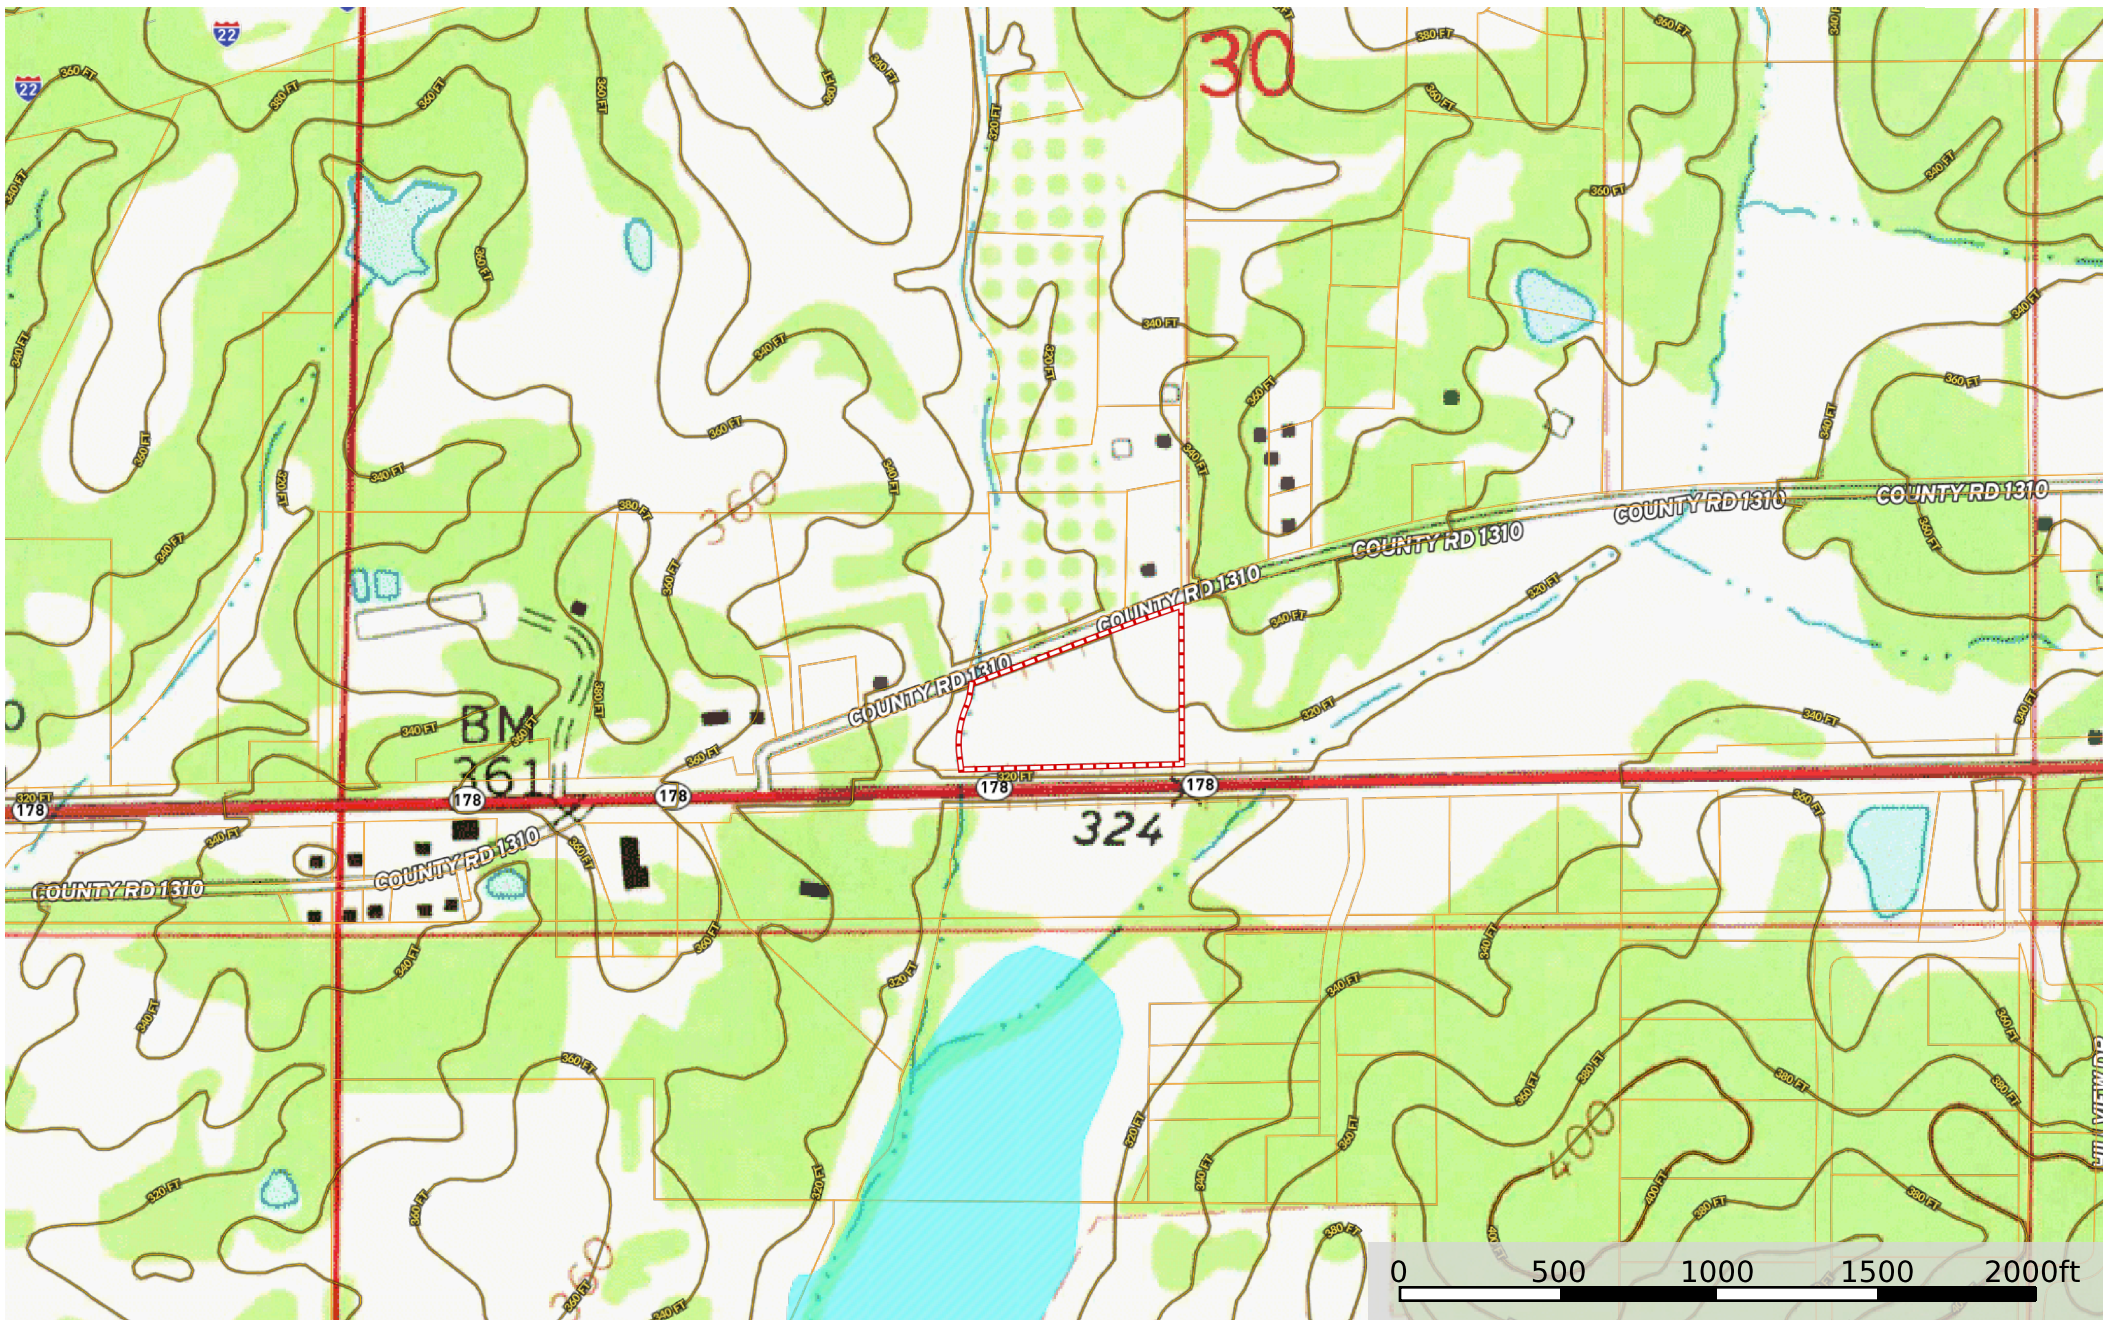

Lee County 5.71 Acres

Mississippi, AC +/-

- Boundary
- 100 Year Floodplain
- 500 Year Floodplain
- Floodway
- Special
- Unmapped/Not Included