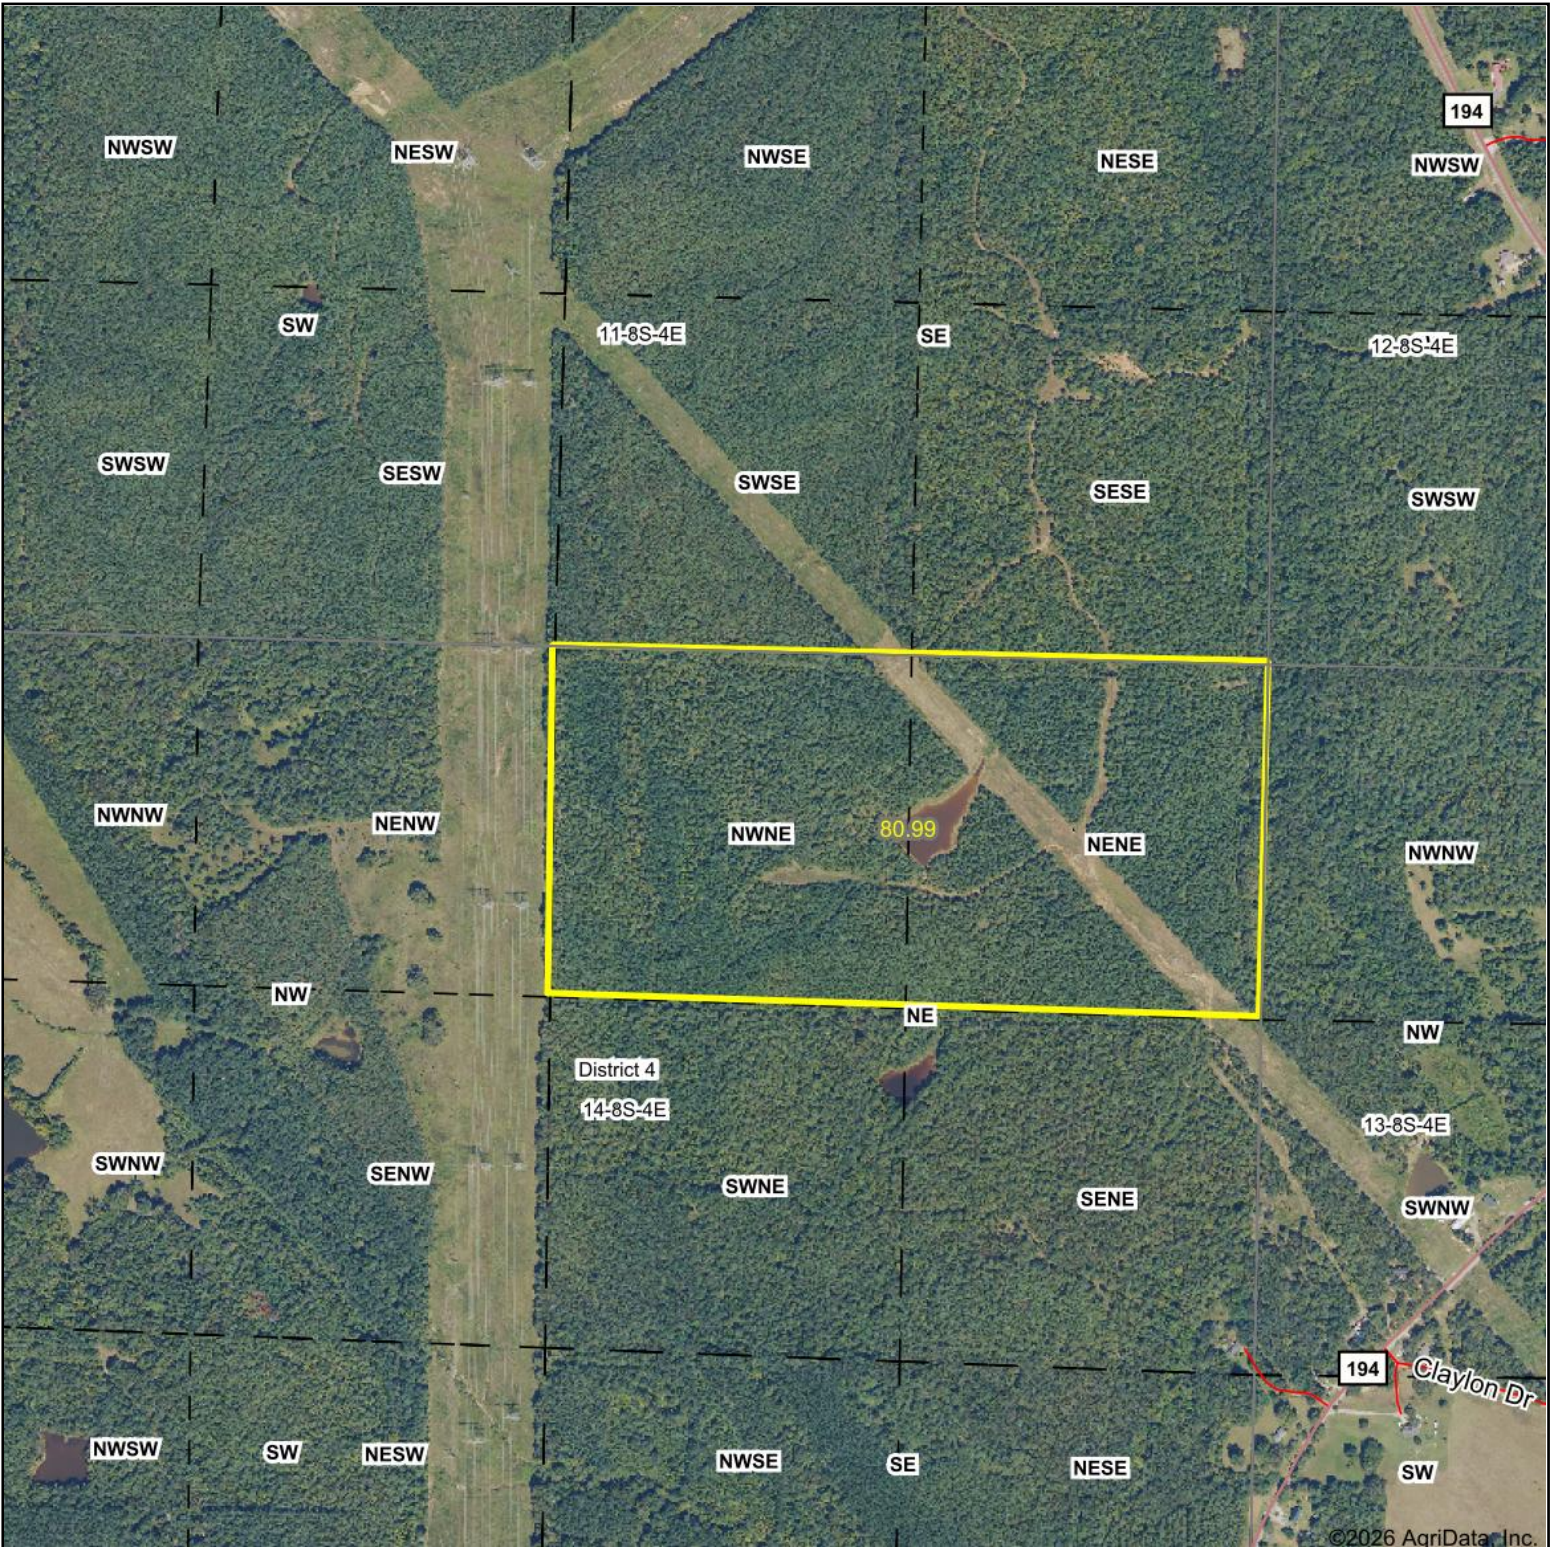

Aerial Map

©2026 AgriData, Inc.

Darrell W. Bullock, MAI, SRA, ARA
Bullock Appraisal Services, LLC

Boundary Center: 34.392130, -88.845828

14-8S-4E
Union County
Mississippi

Maps Provided By:
 **surety**[®]
CUSTOMIZED ONLINE MAPPING
© AgriData, Inc. 2025 www.AgriDataInc.com