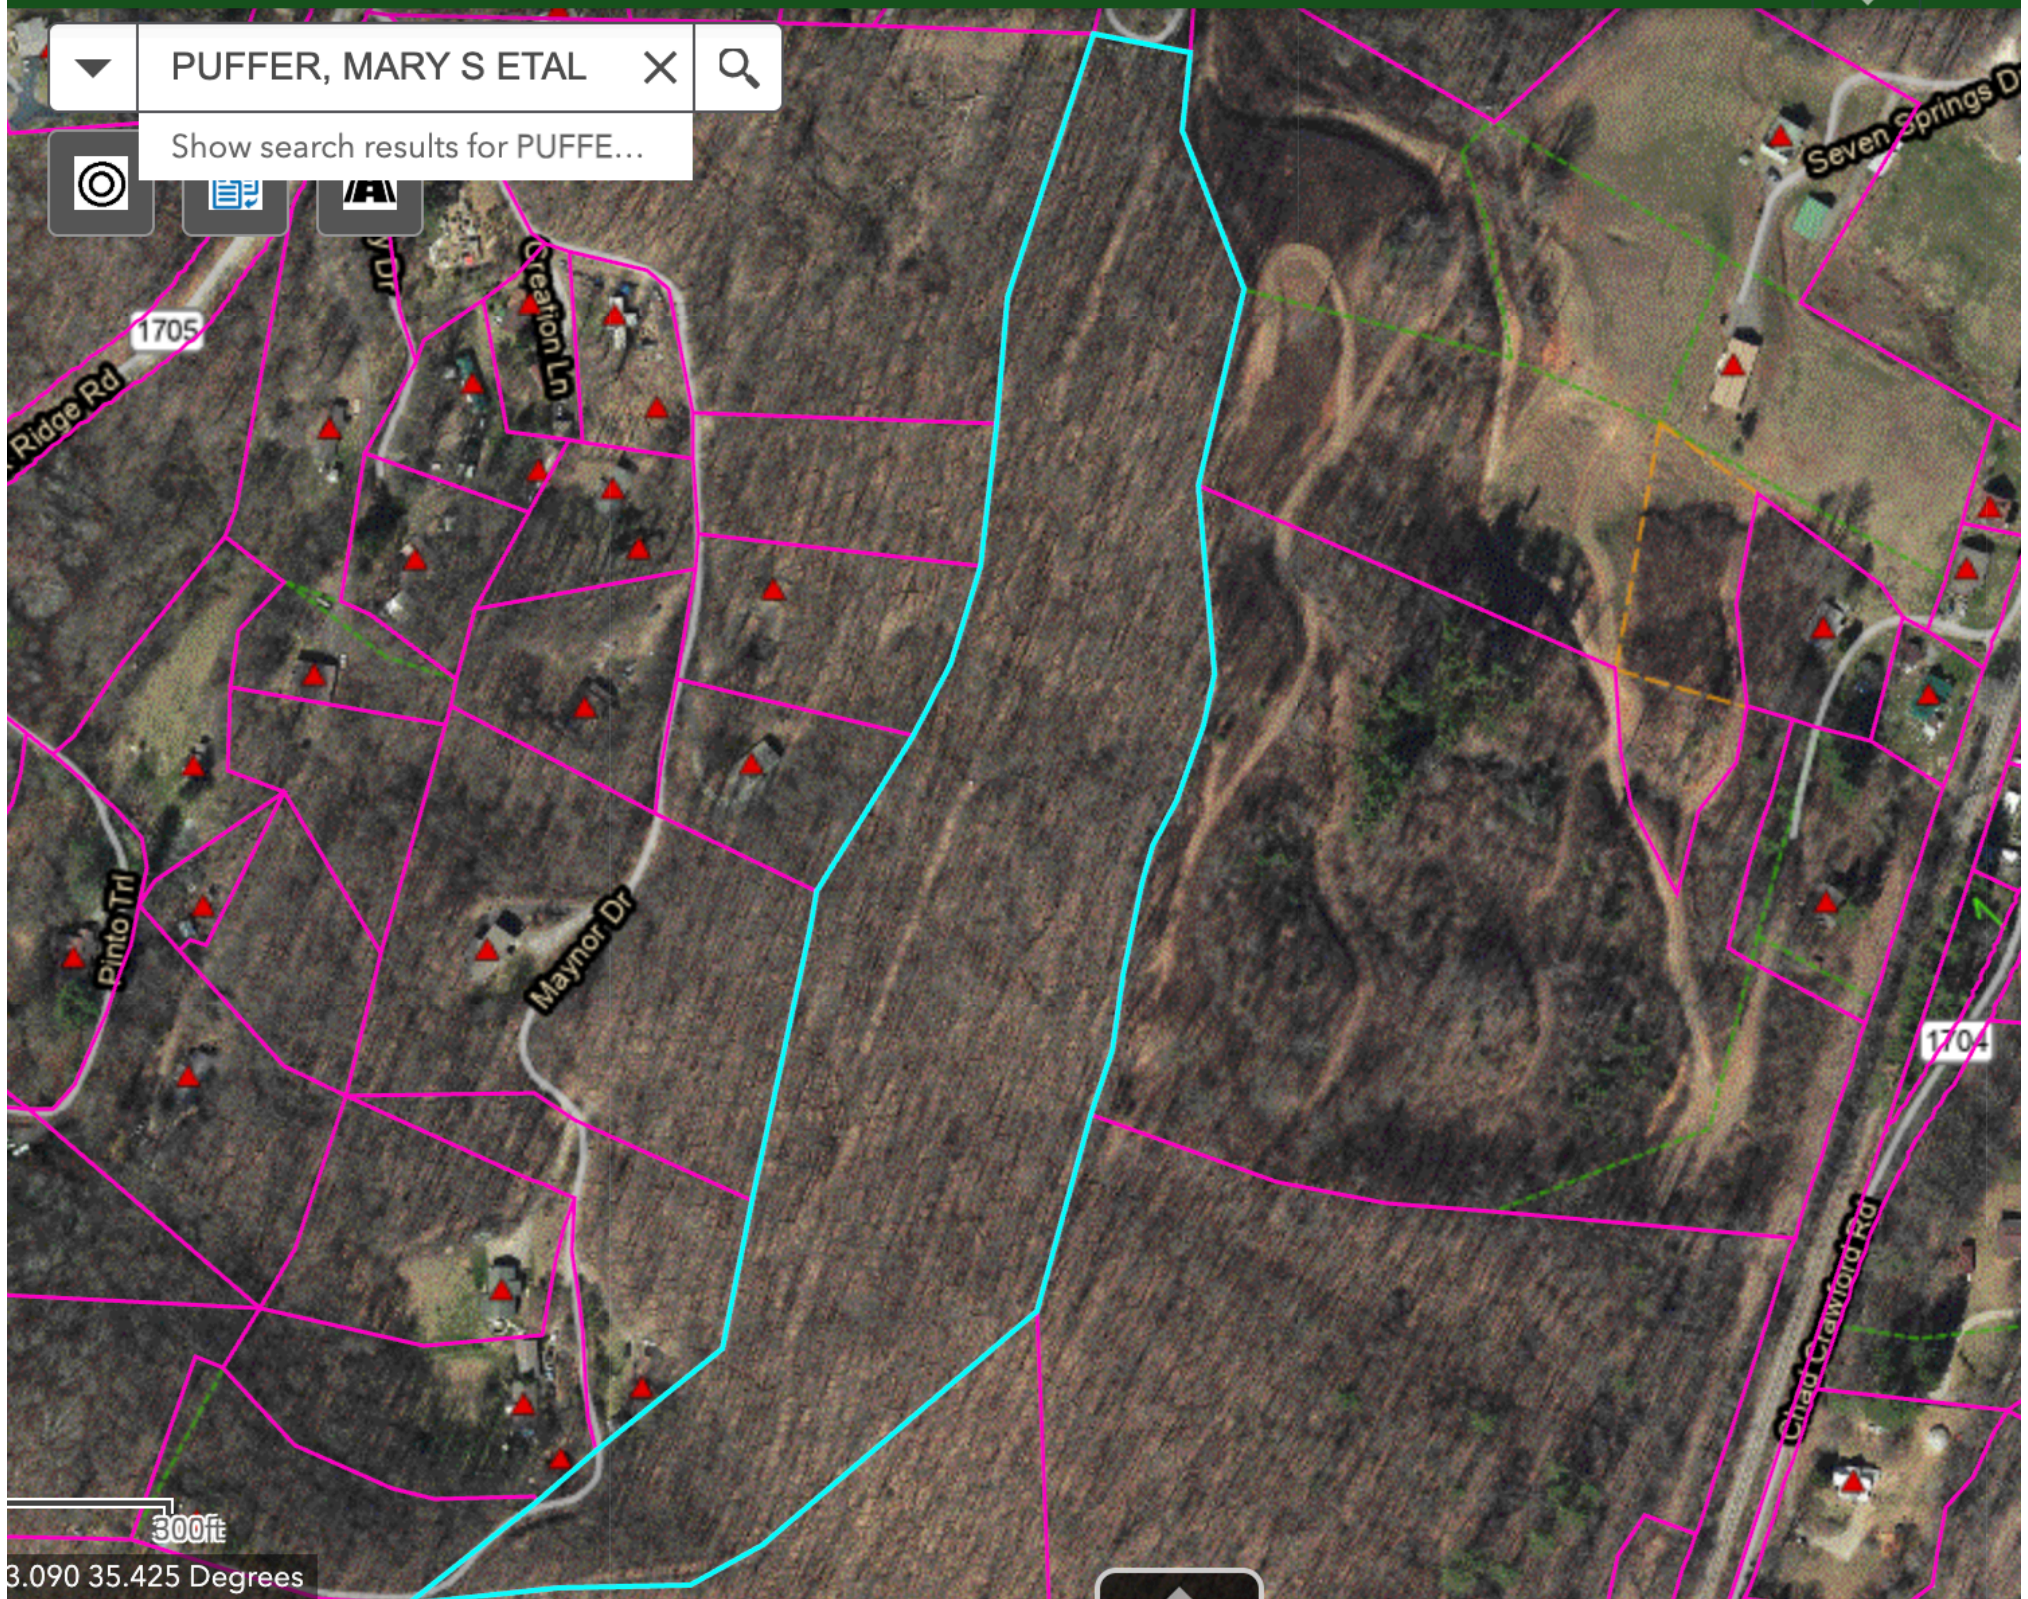

▼ PUFFER, MARY S ETAL X 🔍

Show search results for PUFFE...

300ft

3.090 35.425 Degrees