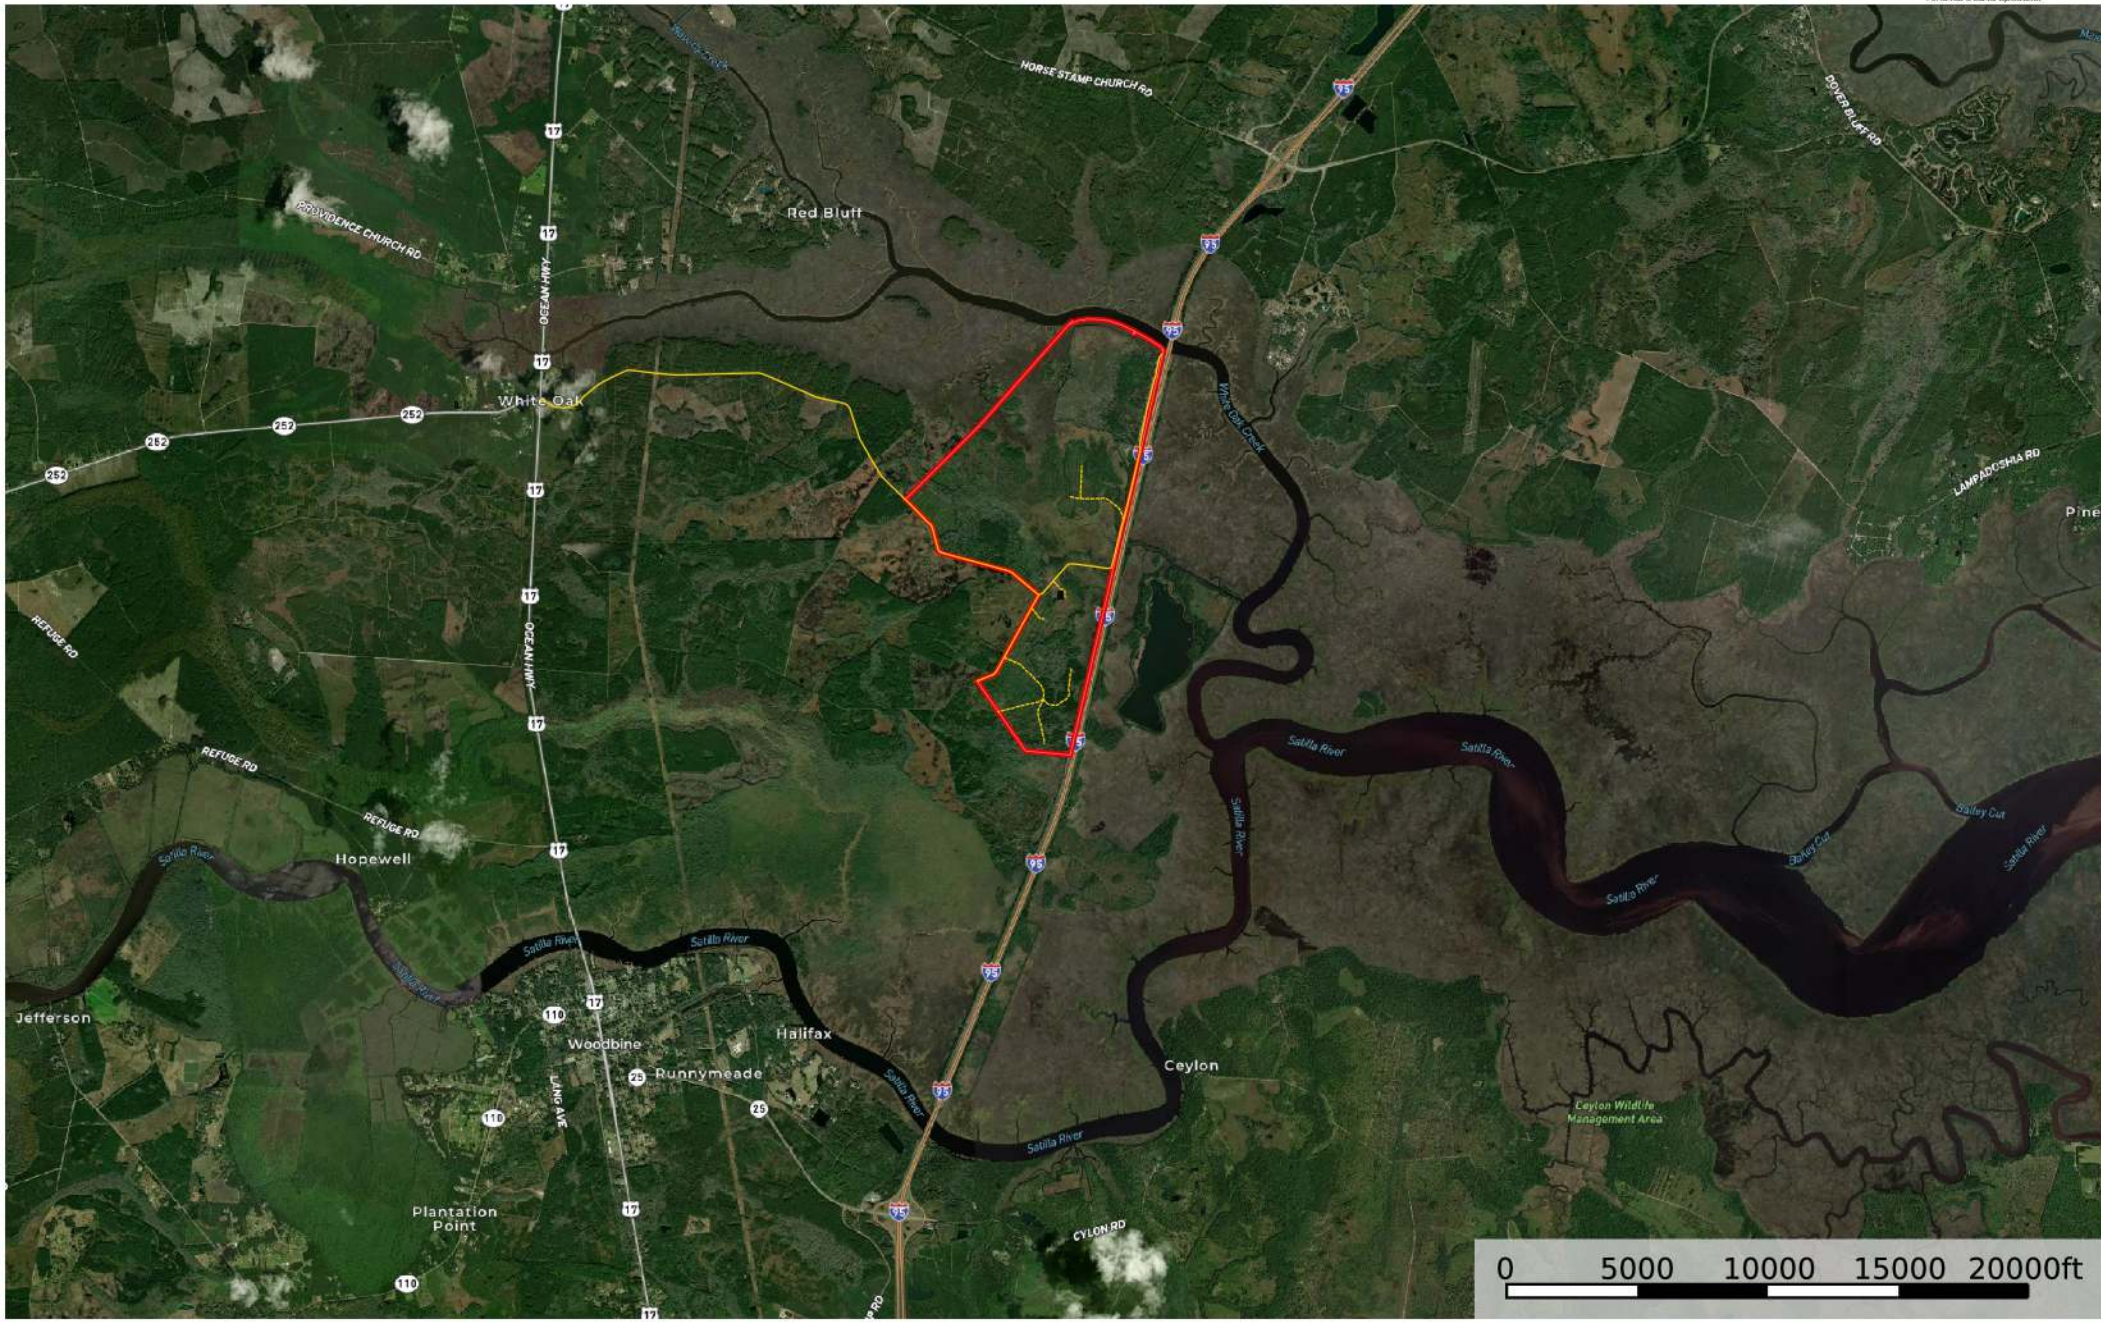

# 2,110 Ac White Oak Creek Tract

Georgia, AC +/-

- Road / Trail
- Primary Road
- Boundary