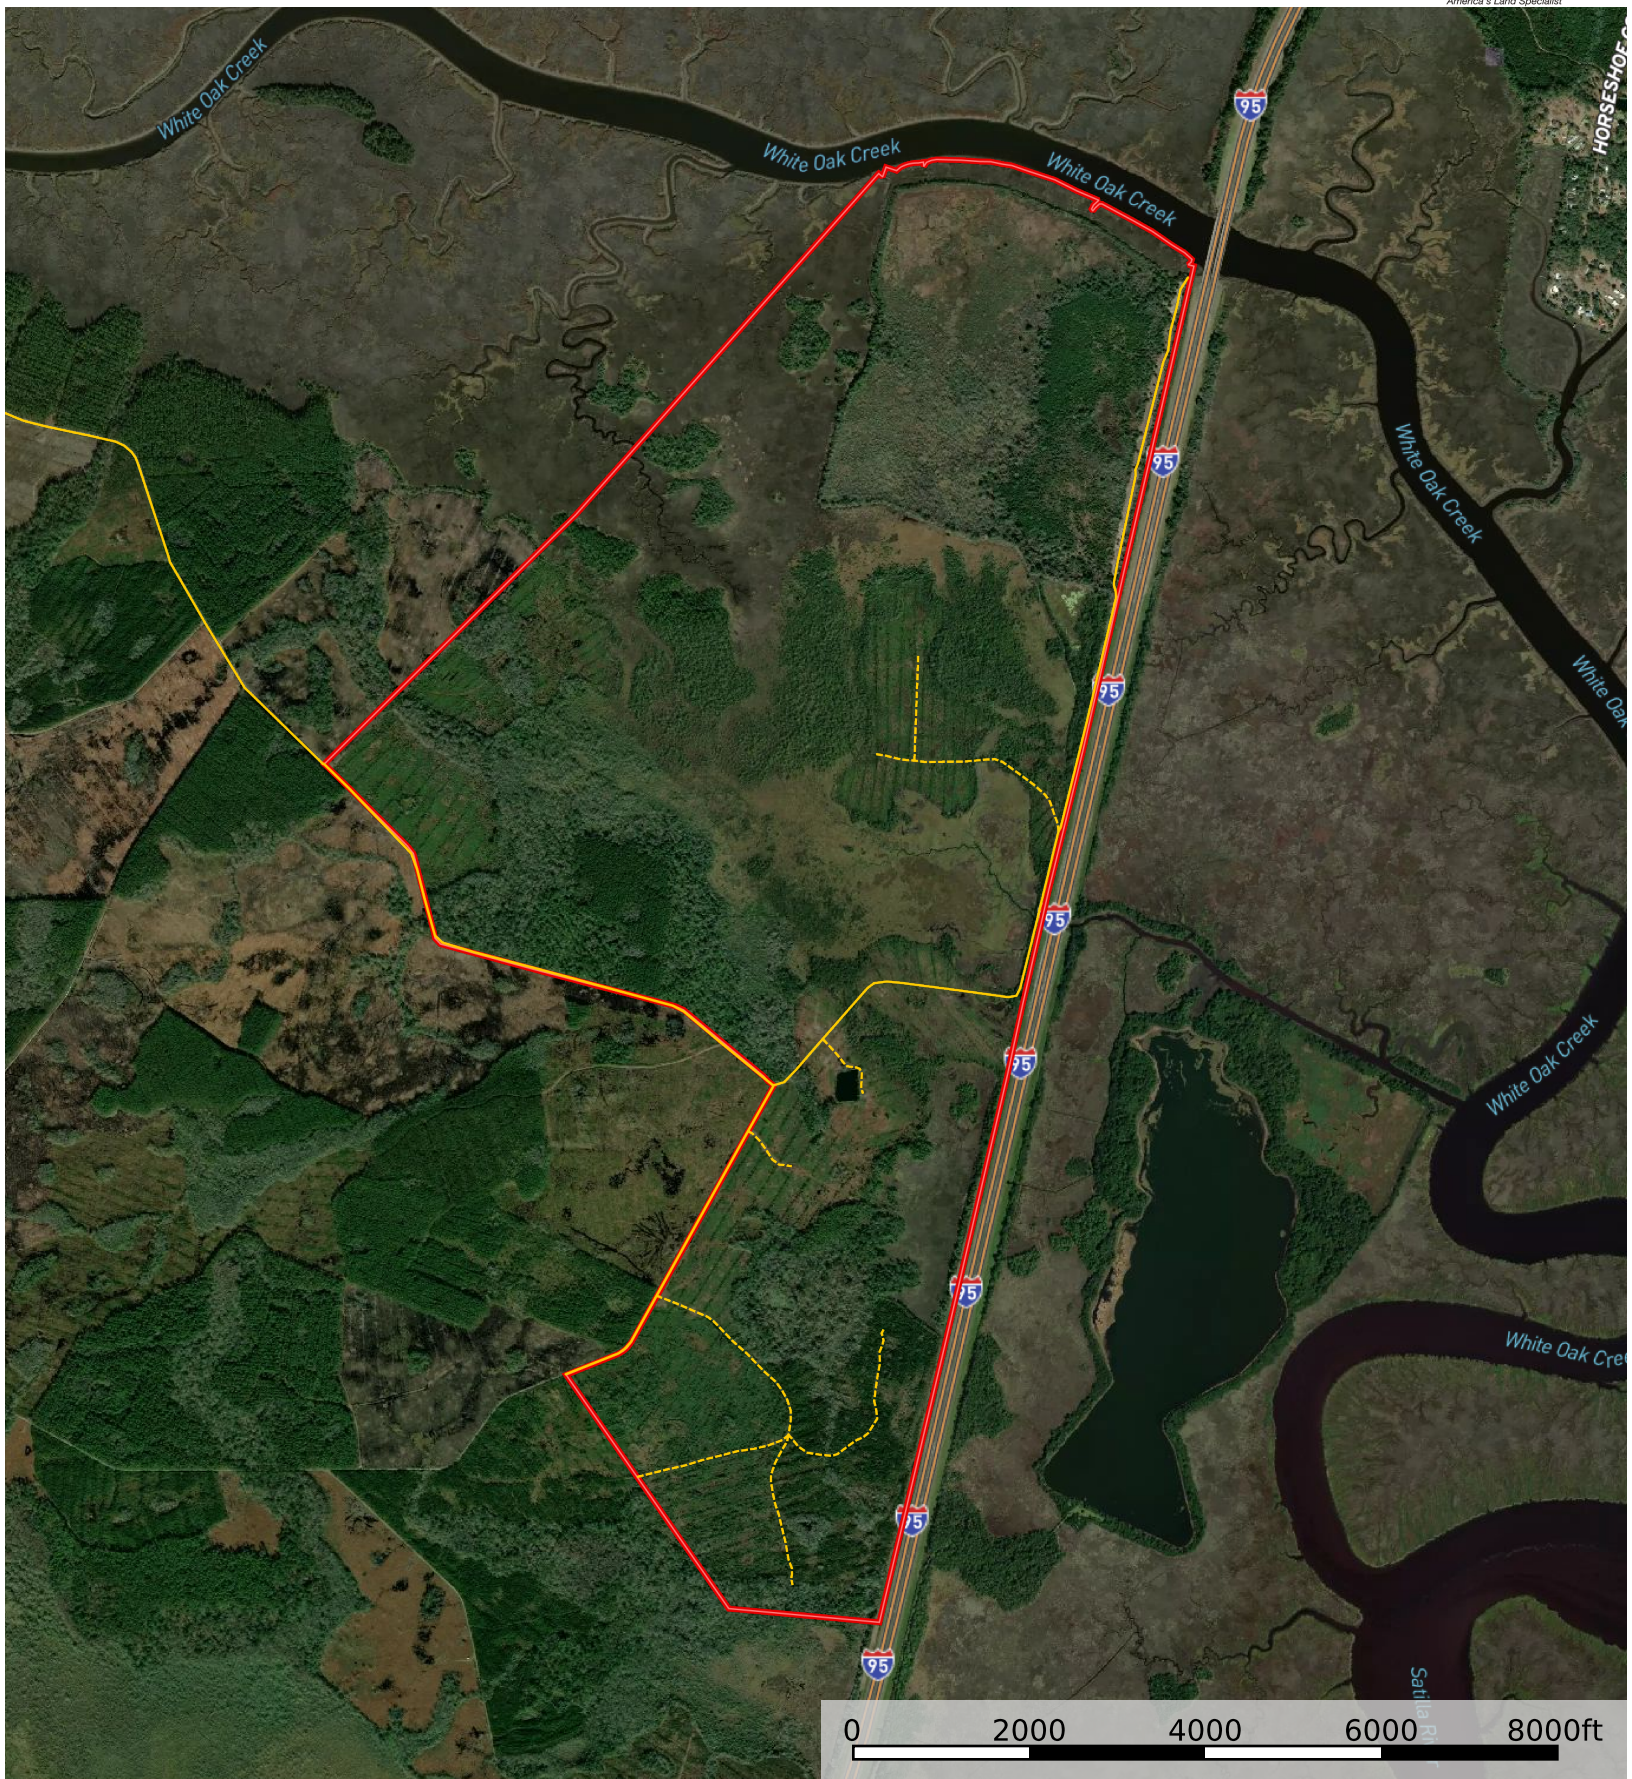

# 2,110 Ac White Oak Creek Tract

Georgia, AC +/-

--- Road / Trail    — Primary Road    □ Boundary