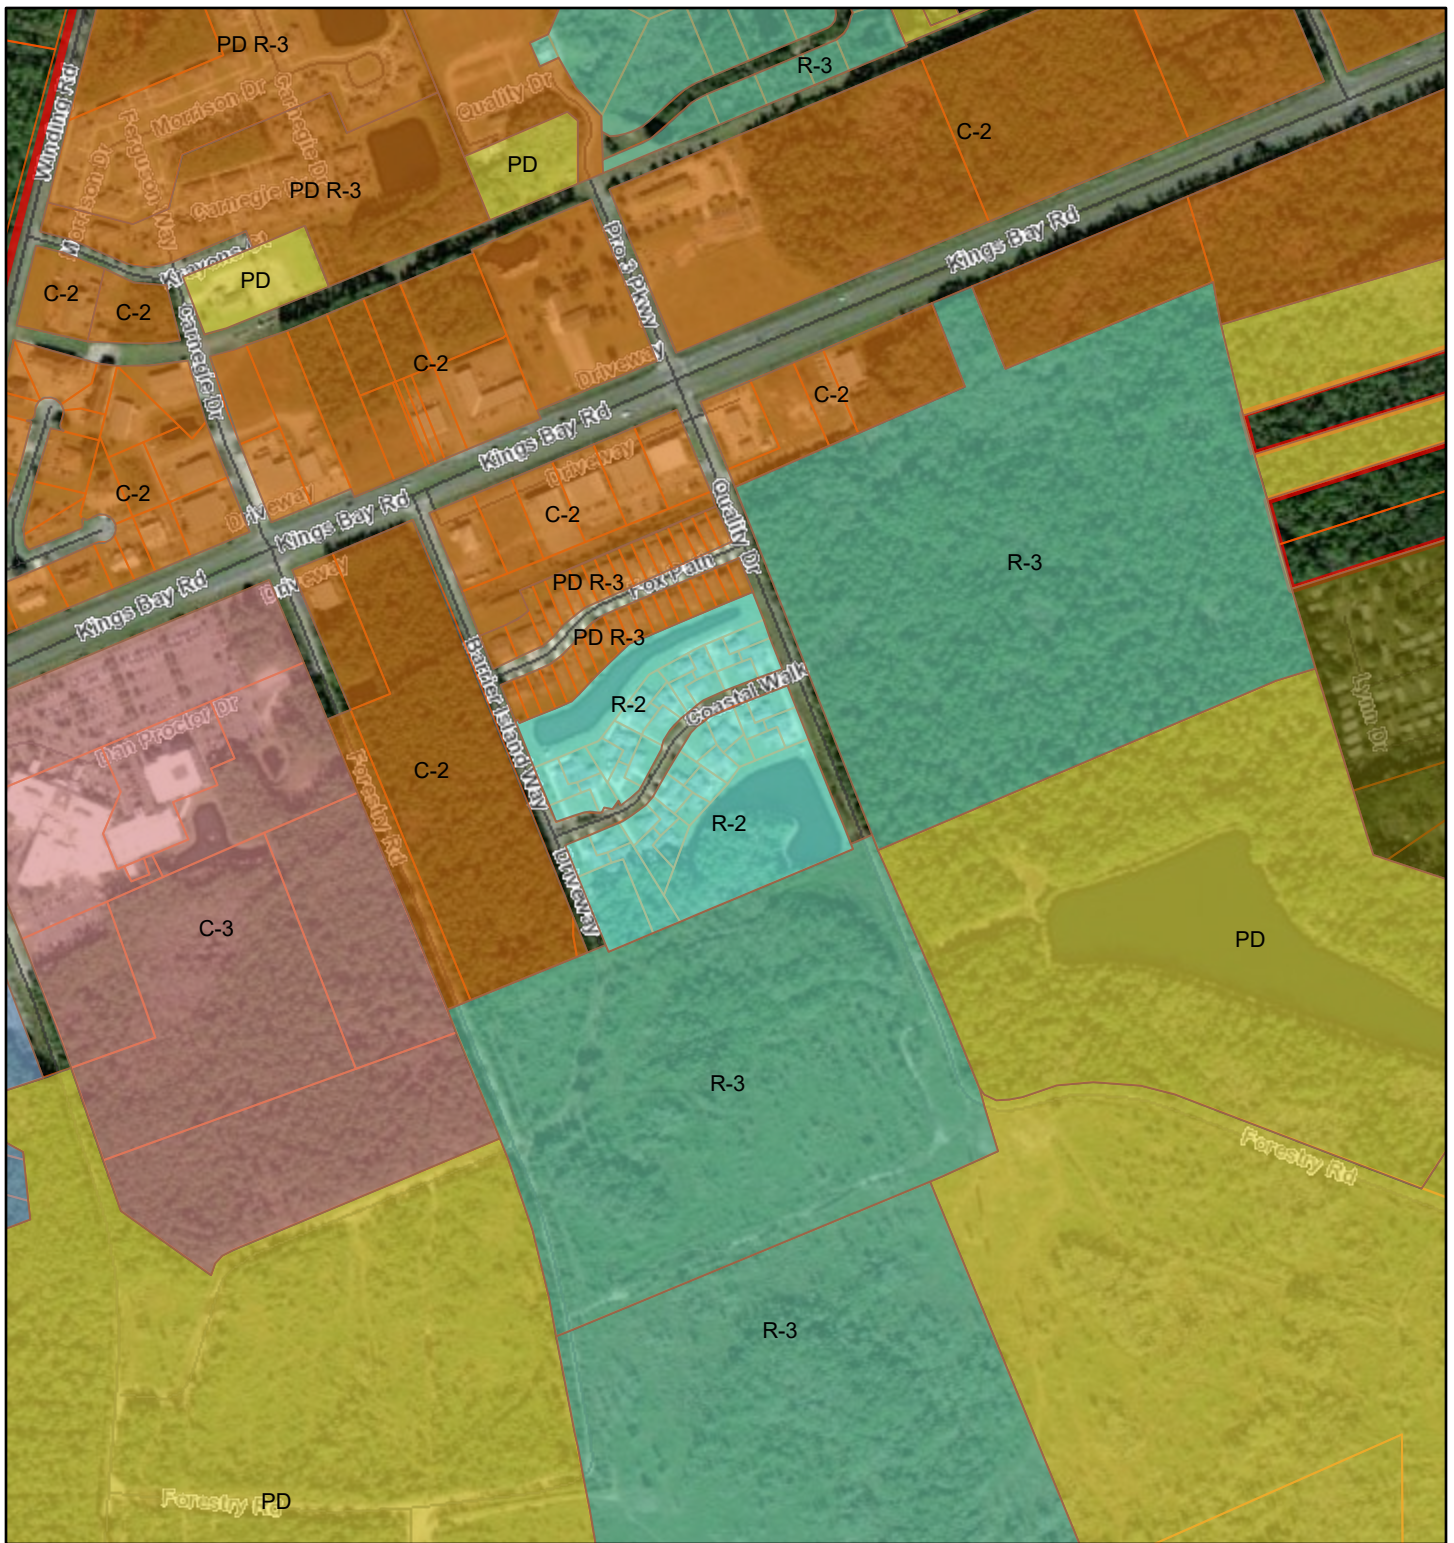

# City of St. Marys GA Web Map

5/7/2021, 5:03:33 PM

- |   |   |
|---|---|
| City Zoning   |  R-1                   |
|  C-2    |  R-2                   |
|  C-3    |  R-3                   |
|  M-H    |  Camden County Parcels |
|  PD     |  St. Marys City Limit  |
|  PD R-3 |  Road                  |

Maxar