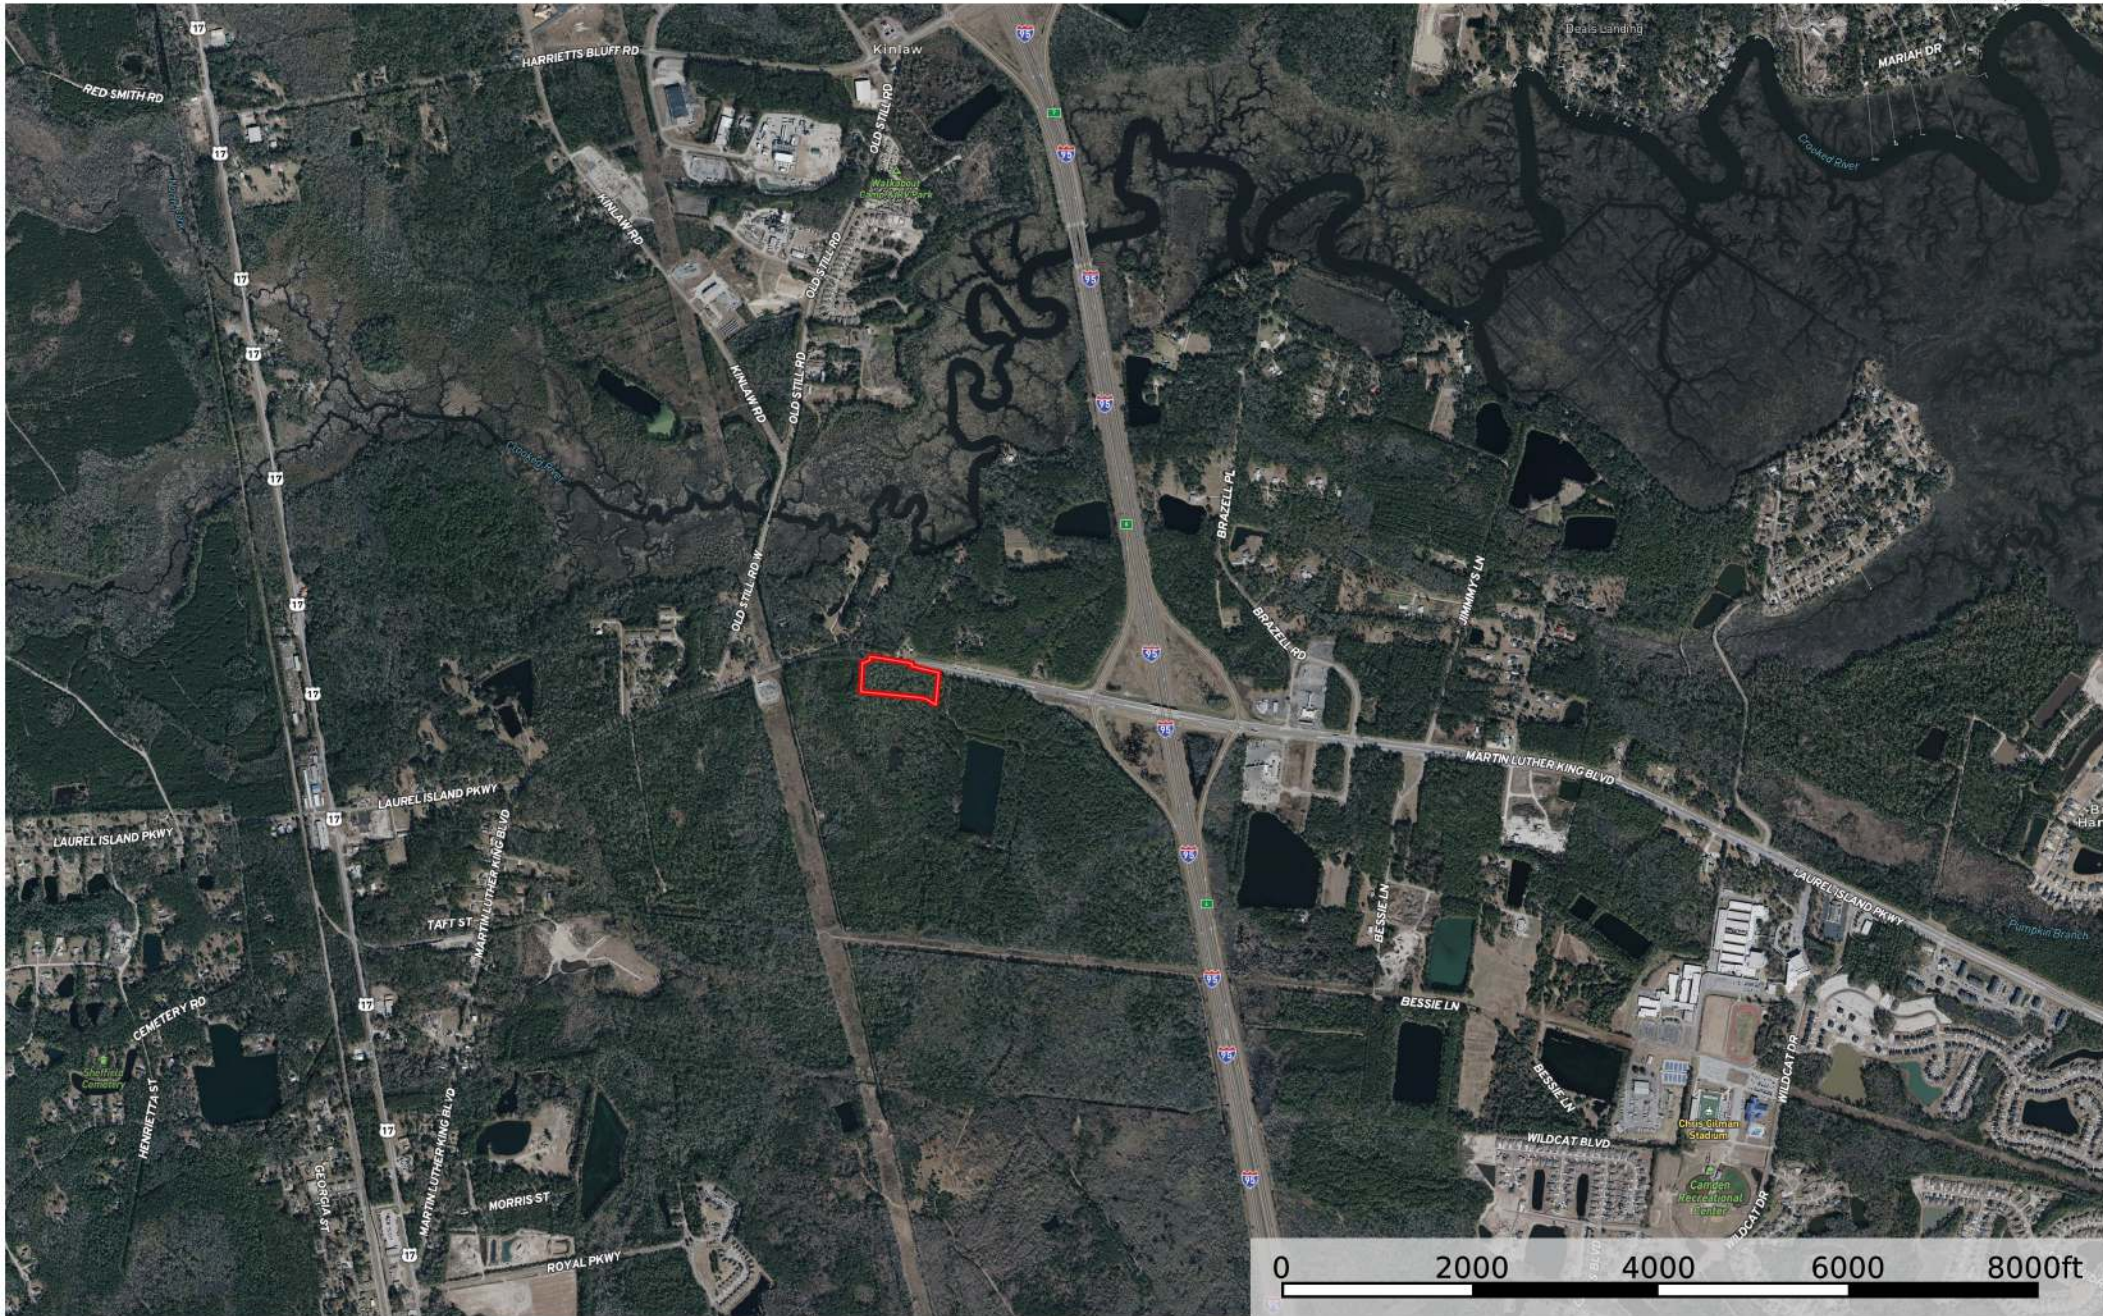

# Laurel Island Commercial Tract MJ

Camden County, Georgia, 6.36 AC +/-

 Boundary