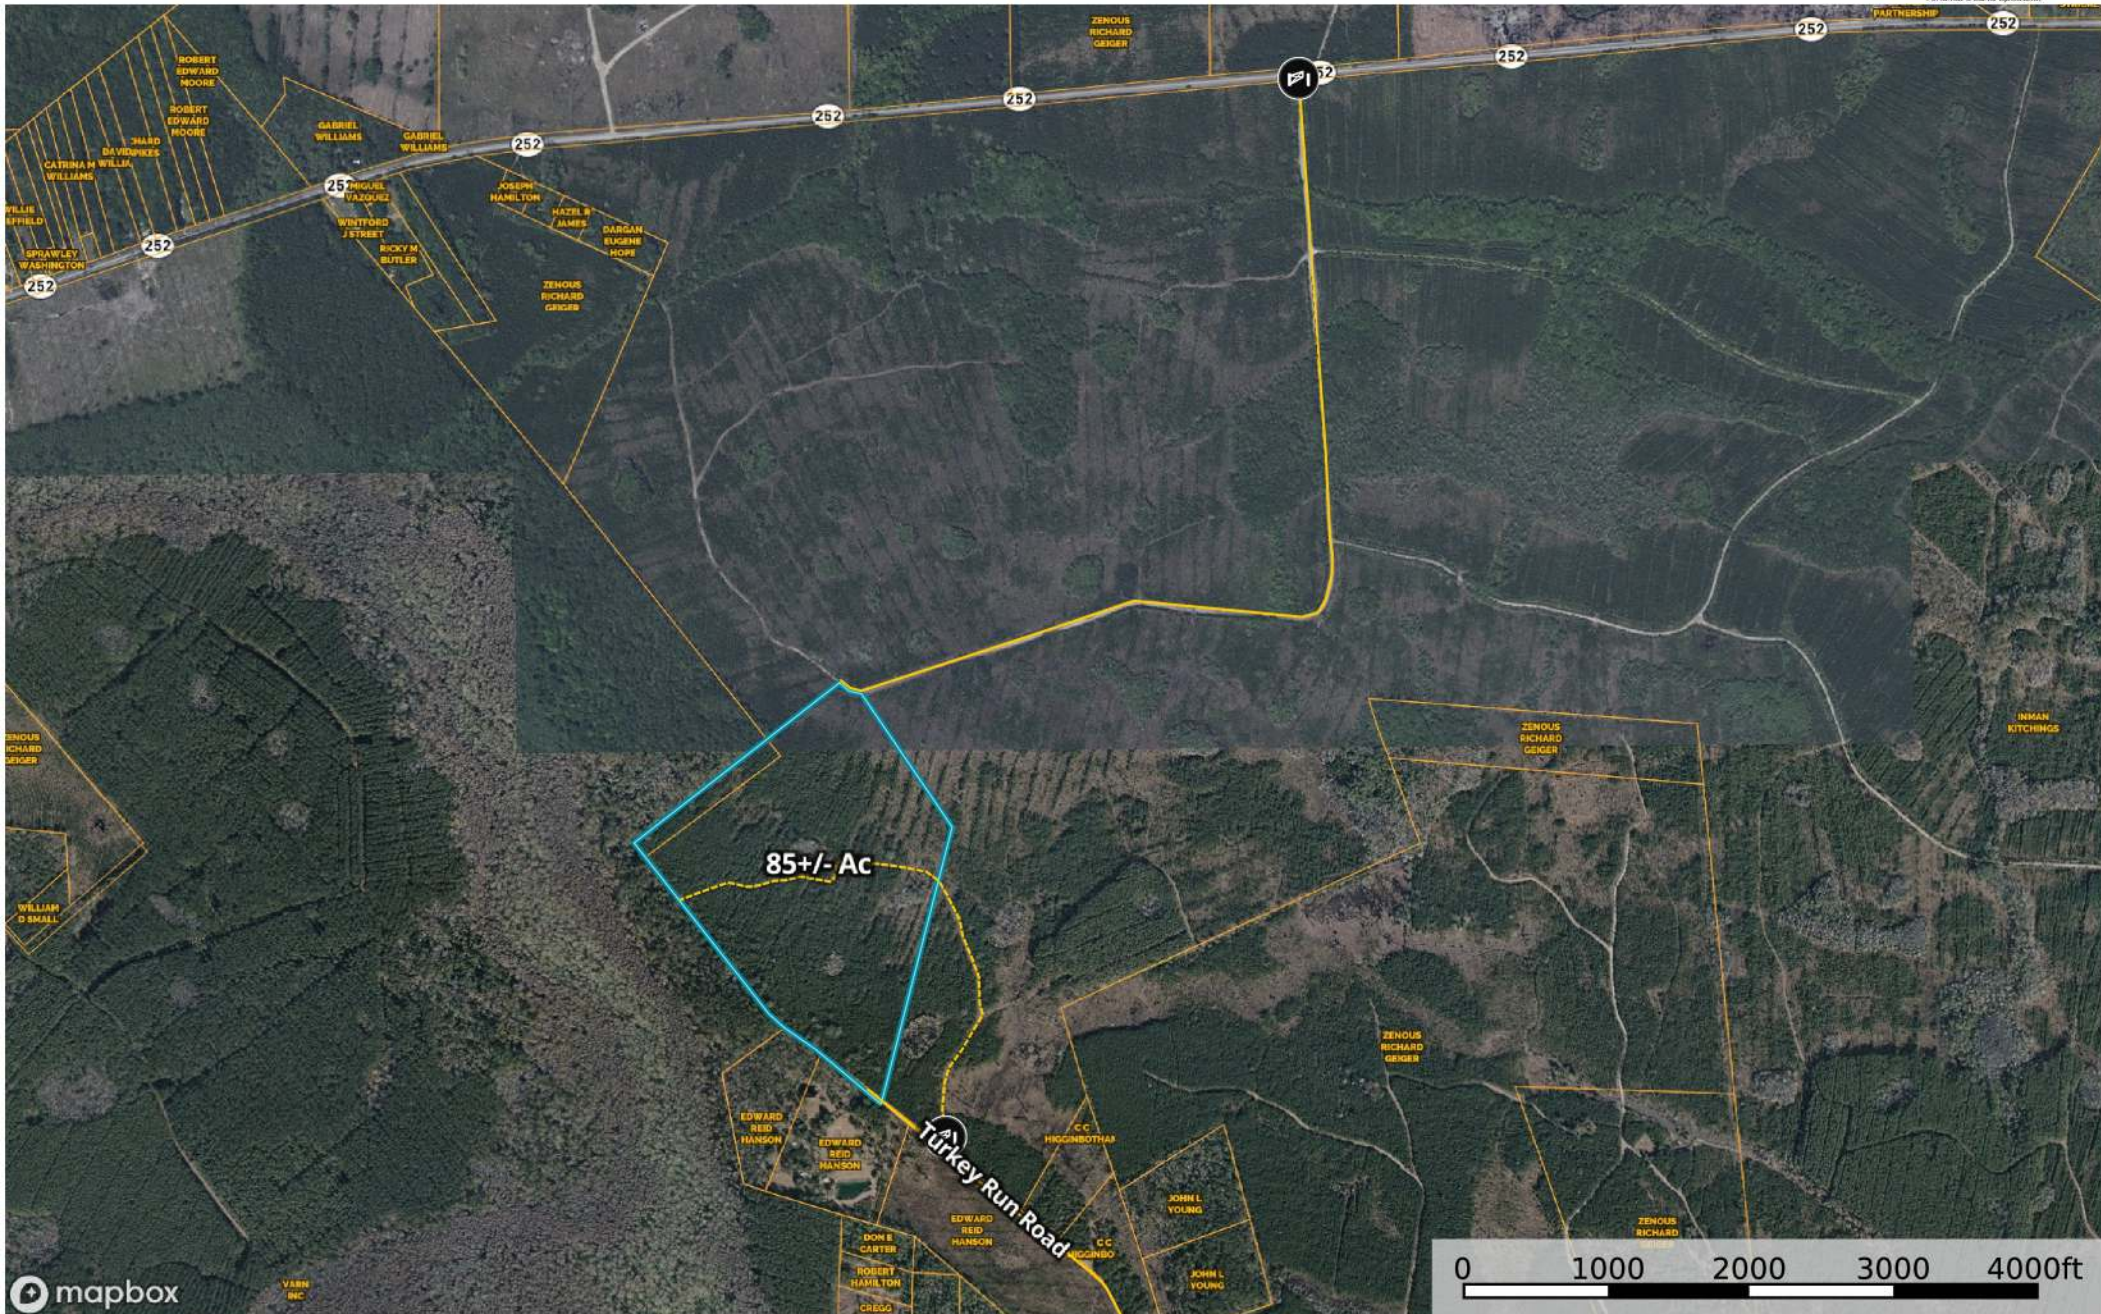

# Taron -100+/- Ac Chaney Road Tract

Georgia, AC +/-

mapbox

-  Gate
-  Primary Road
-  Road / Trail
-  Boundary 1