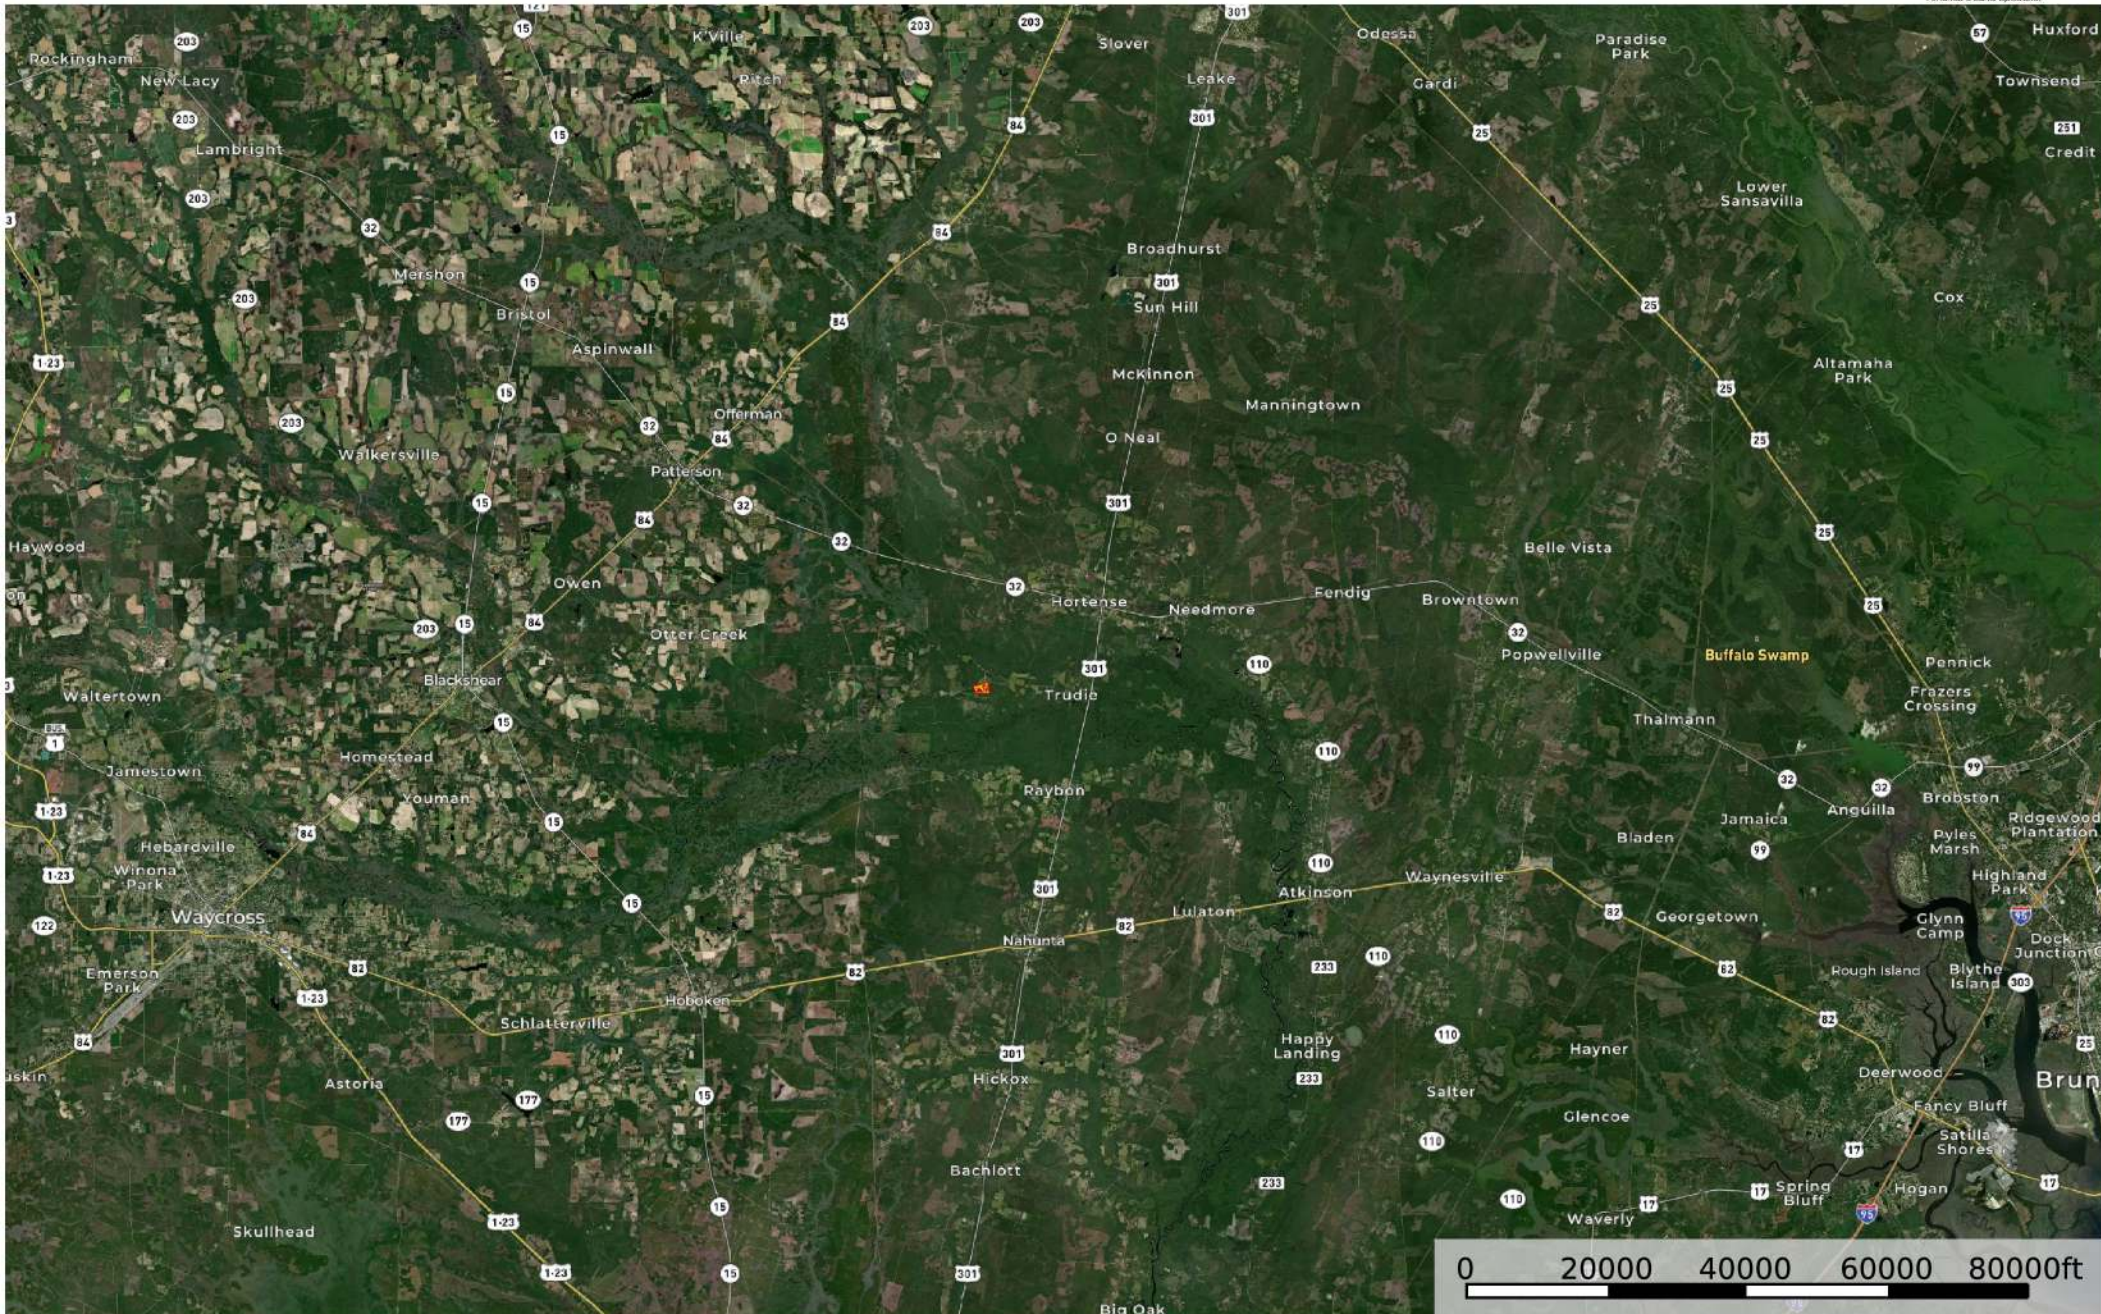

Tract 7 Trudie Road Division Pierce Co

Pierce County, Georgia, 40 AC +/-

--- Road / Trail □ Boundary