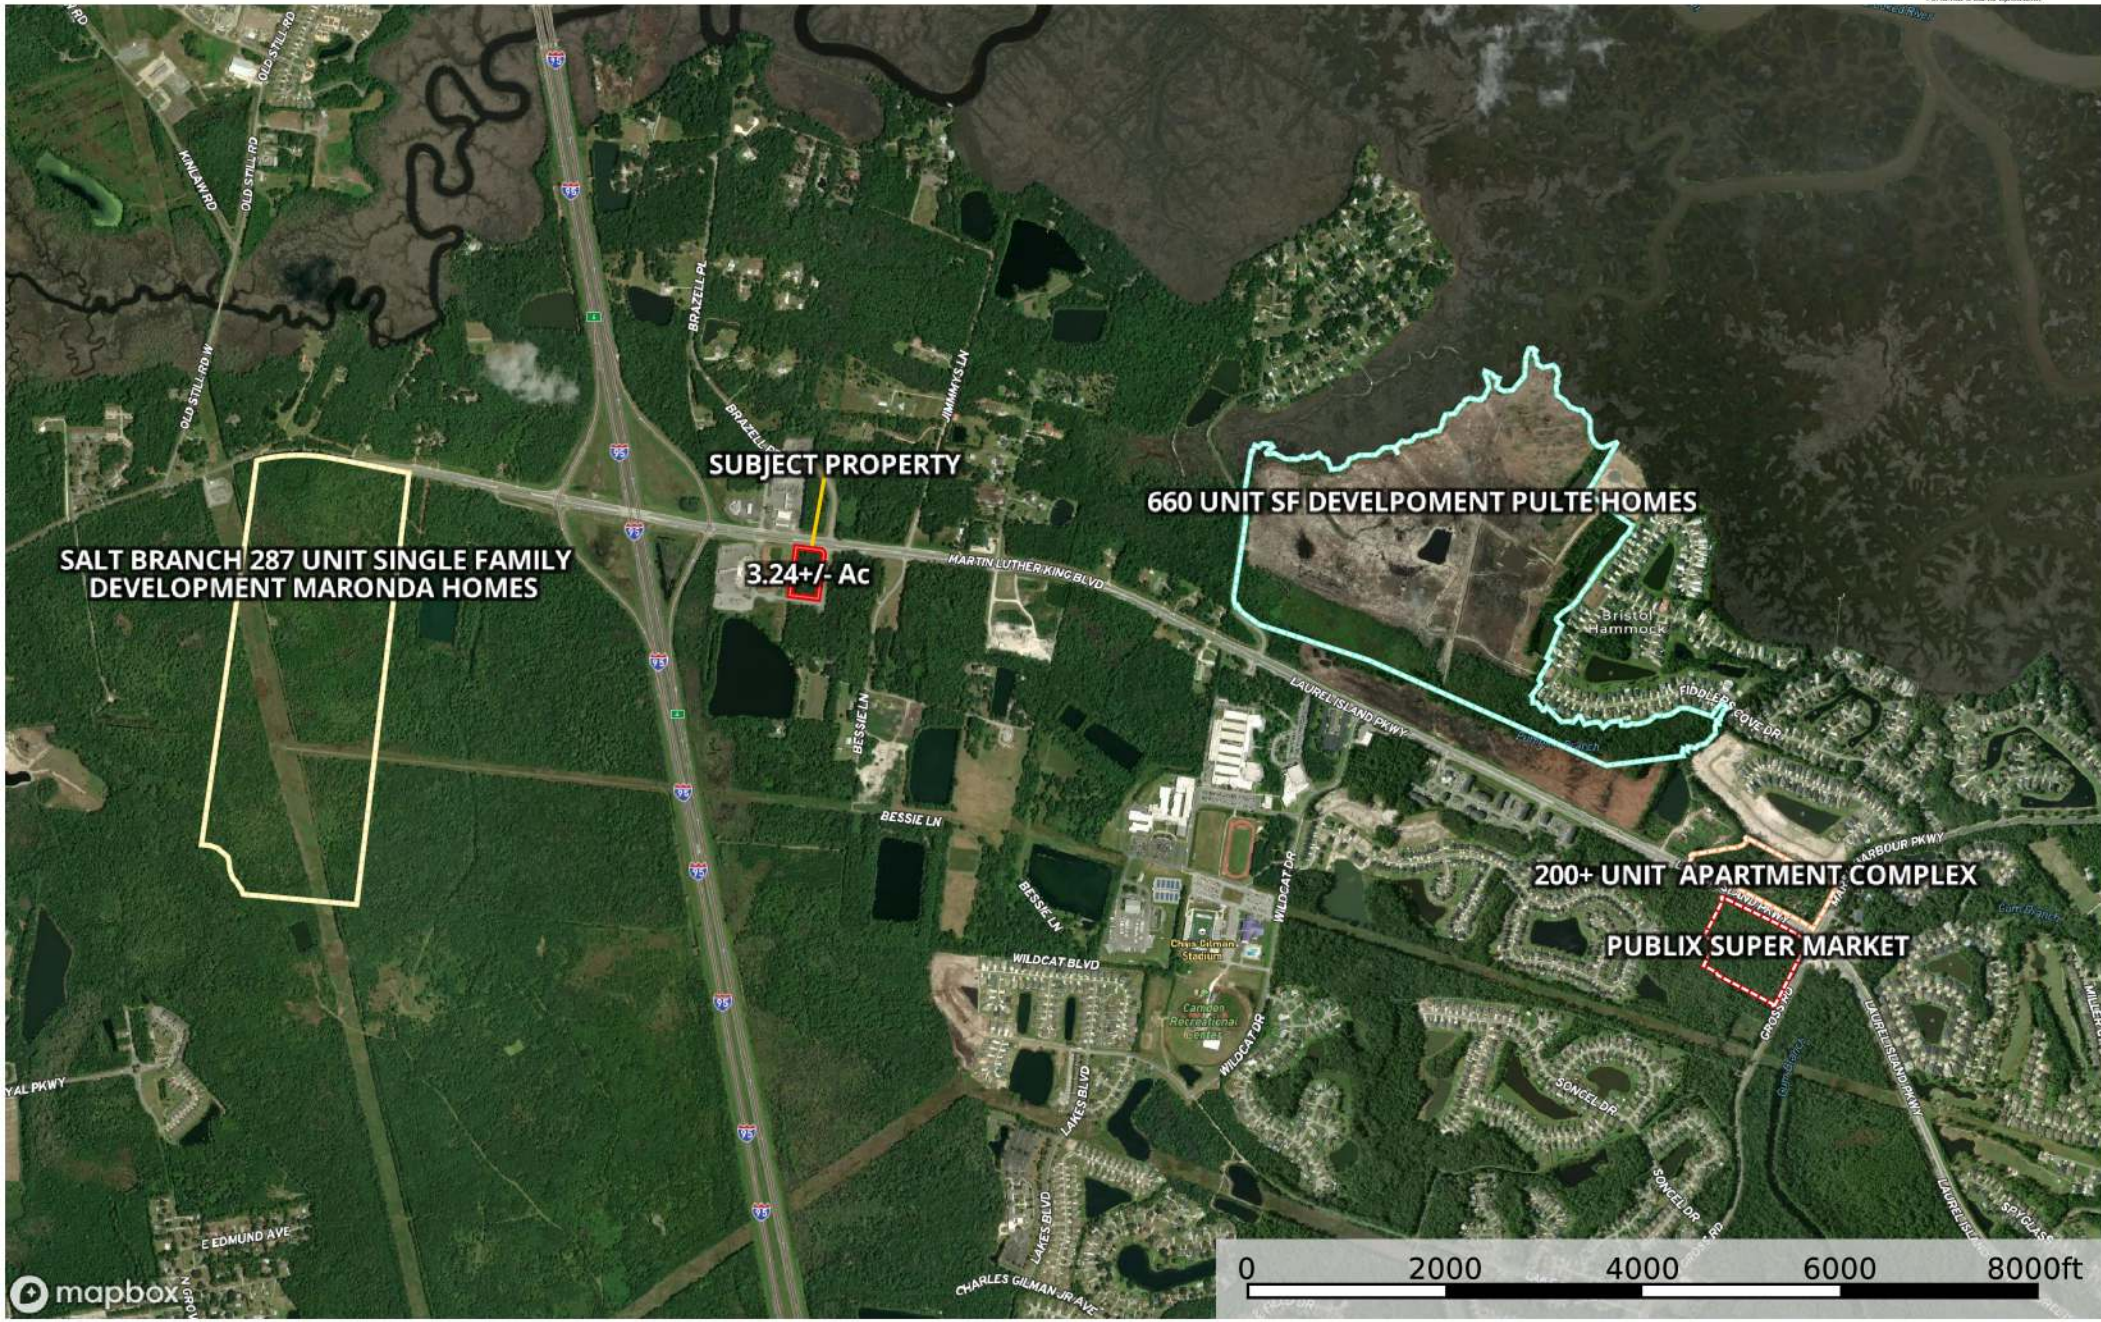

**3.24+/- Ac Laurel Island Parkway Commercial Tract**  
 Georgia, AC +/-

- Direction
- 200 + Unit Apartment
- Publix Super Market Under
- Boundary 2
- Salt Branch 287 Unit SF
- Boundary