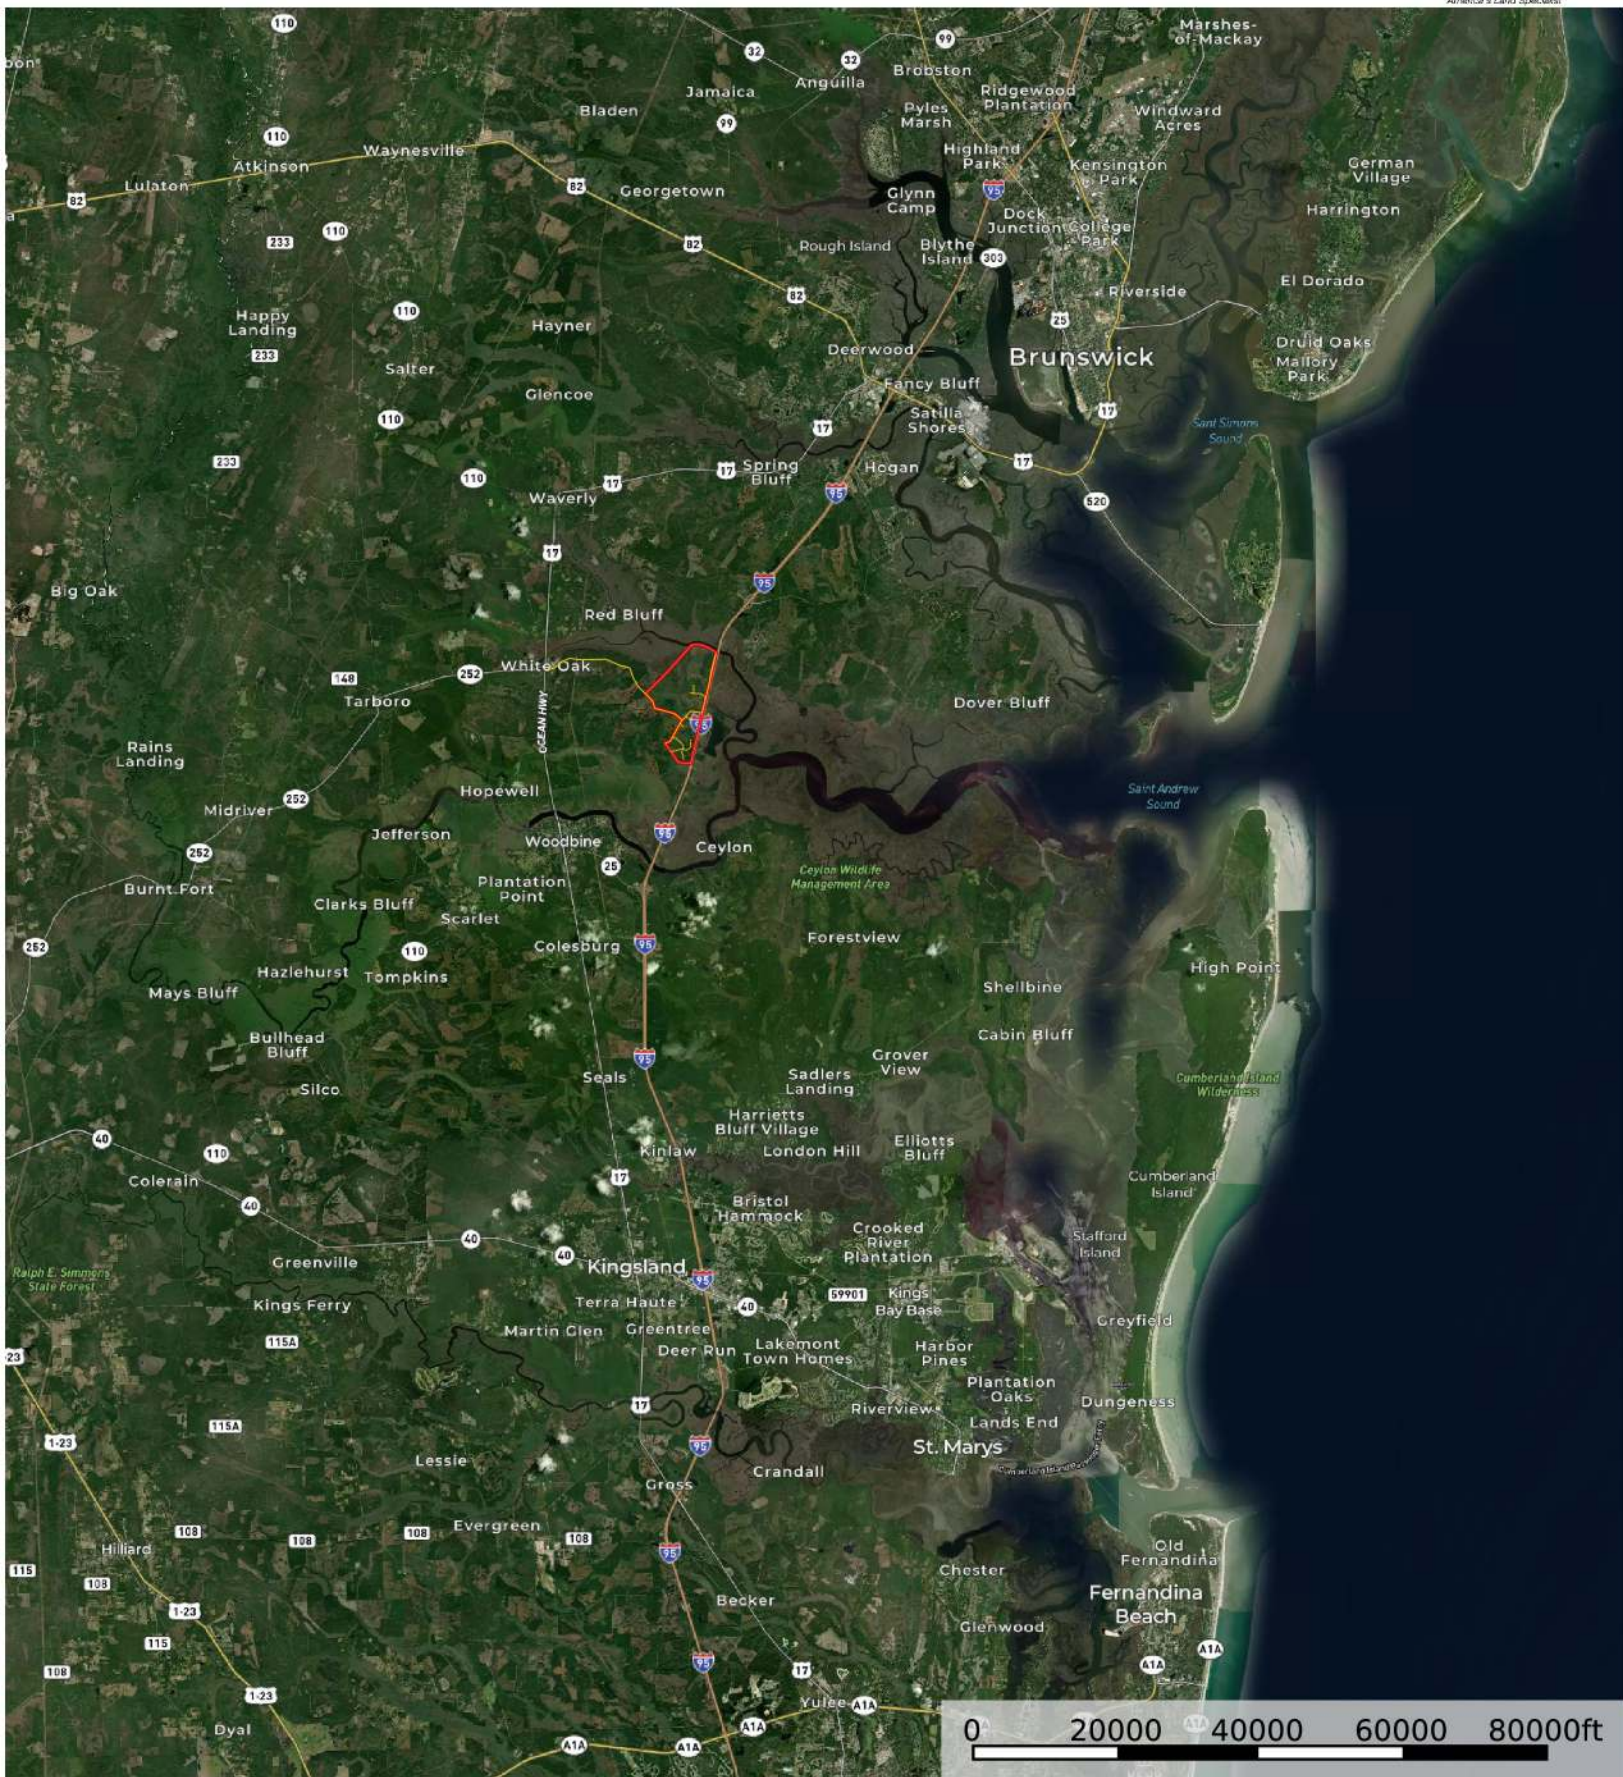

2,110 Ac White Oak Creek Tract

Camden County, Georgia, 2110 AC +/-

--- Road / Trail
 --- Primary Road
 Boundary