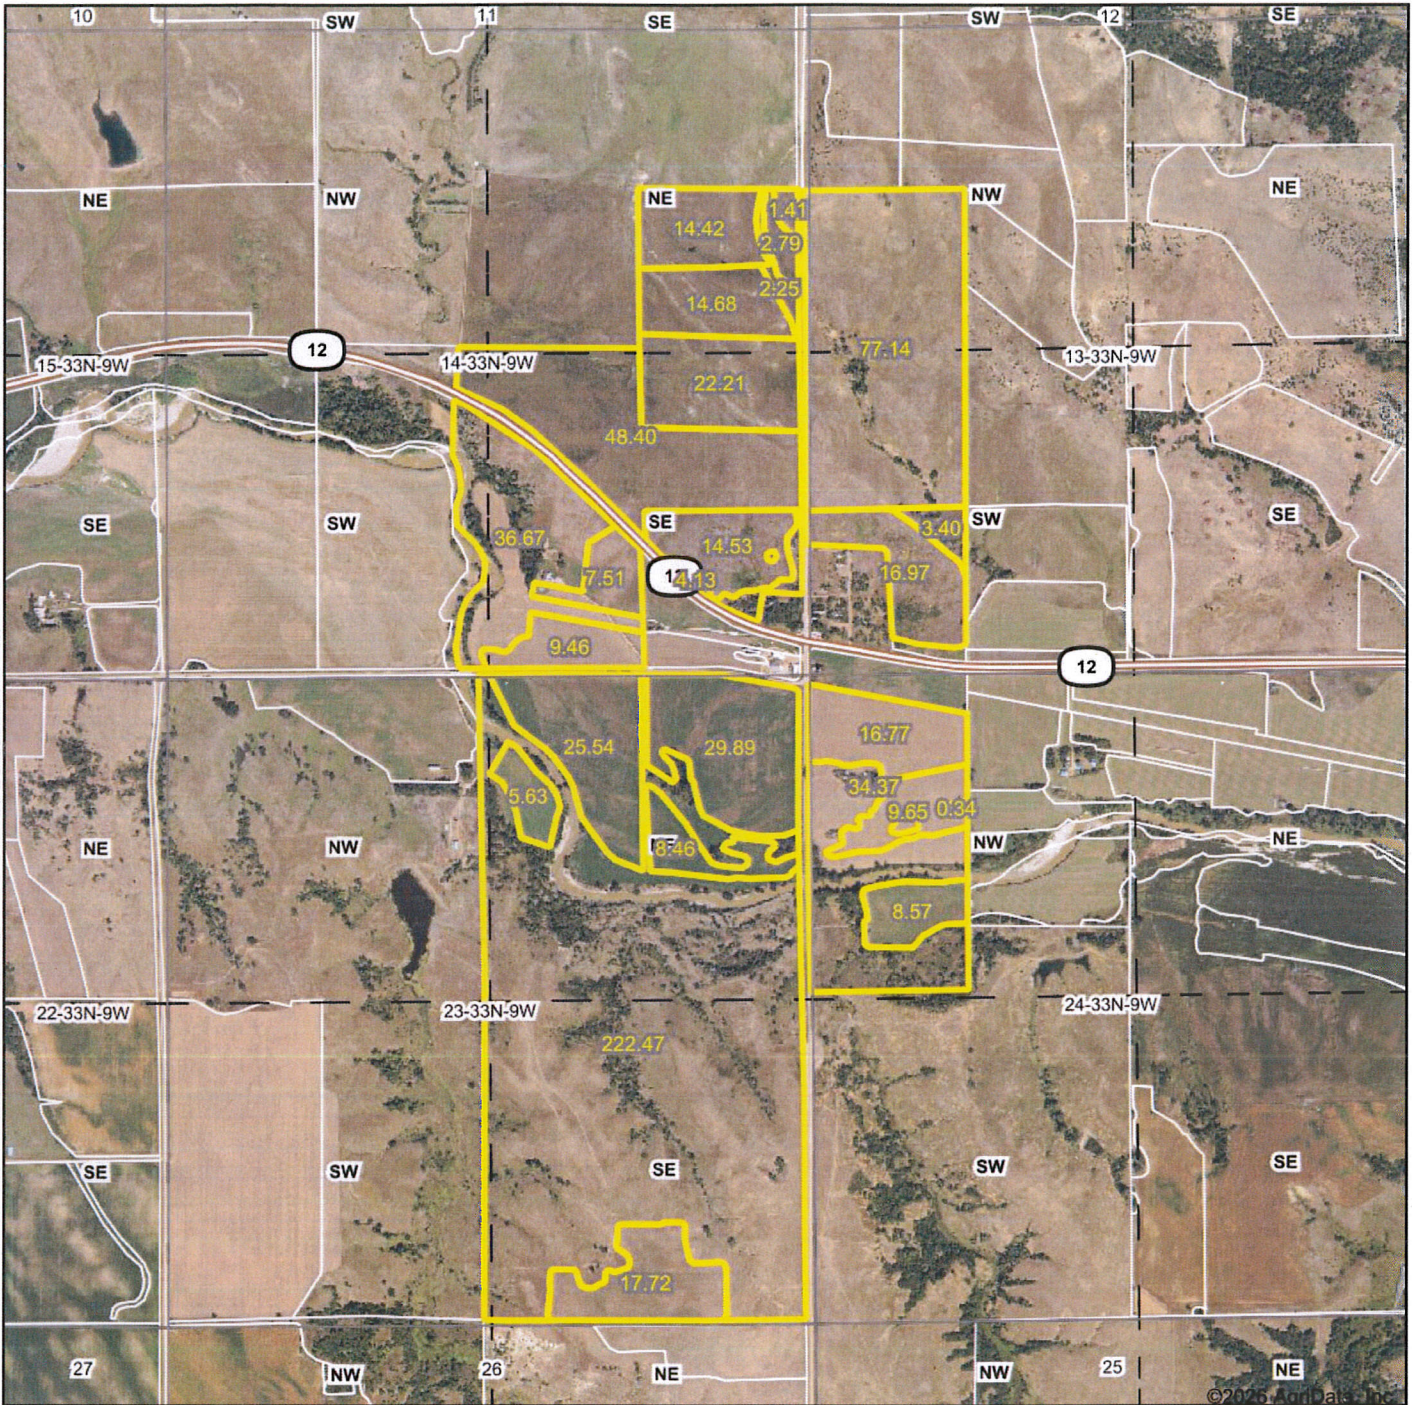

# Aerial Map

Boundary Center: 42° 49' 33.86, -98° 19' 57.64

7/6/2026

**MOSSY OAK PROPERTIES**  
 Homestead Land & Auction Co. Inc.  
 America's Land Specialist

Maps Provided By:  
**surety**  
 CUSTOMIZED ONLINE MAPPING

© AgriData, Inc. 2025 www.AgriDataInc.com

**23-33N-9W**  
**Boyd County**  
**Nebraska**

Field borders provided by Farm Service Agency as of 5/21/2008.