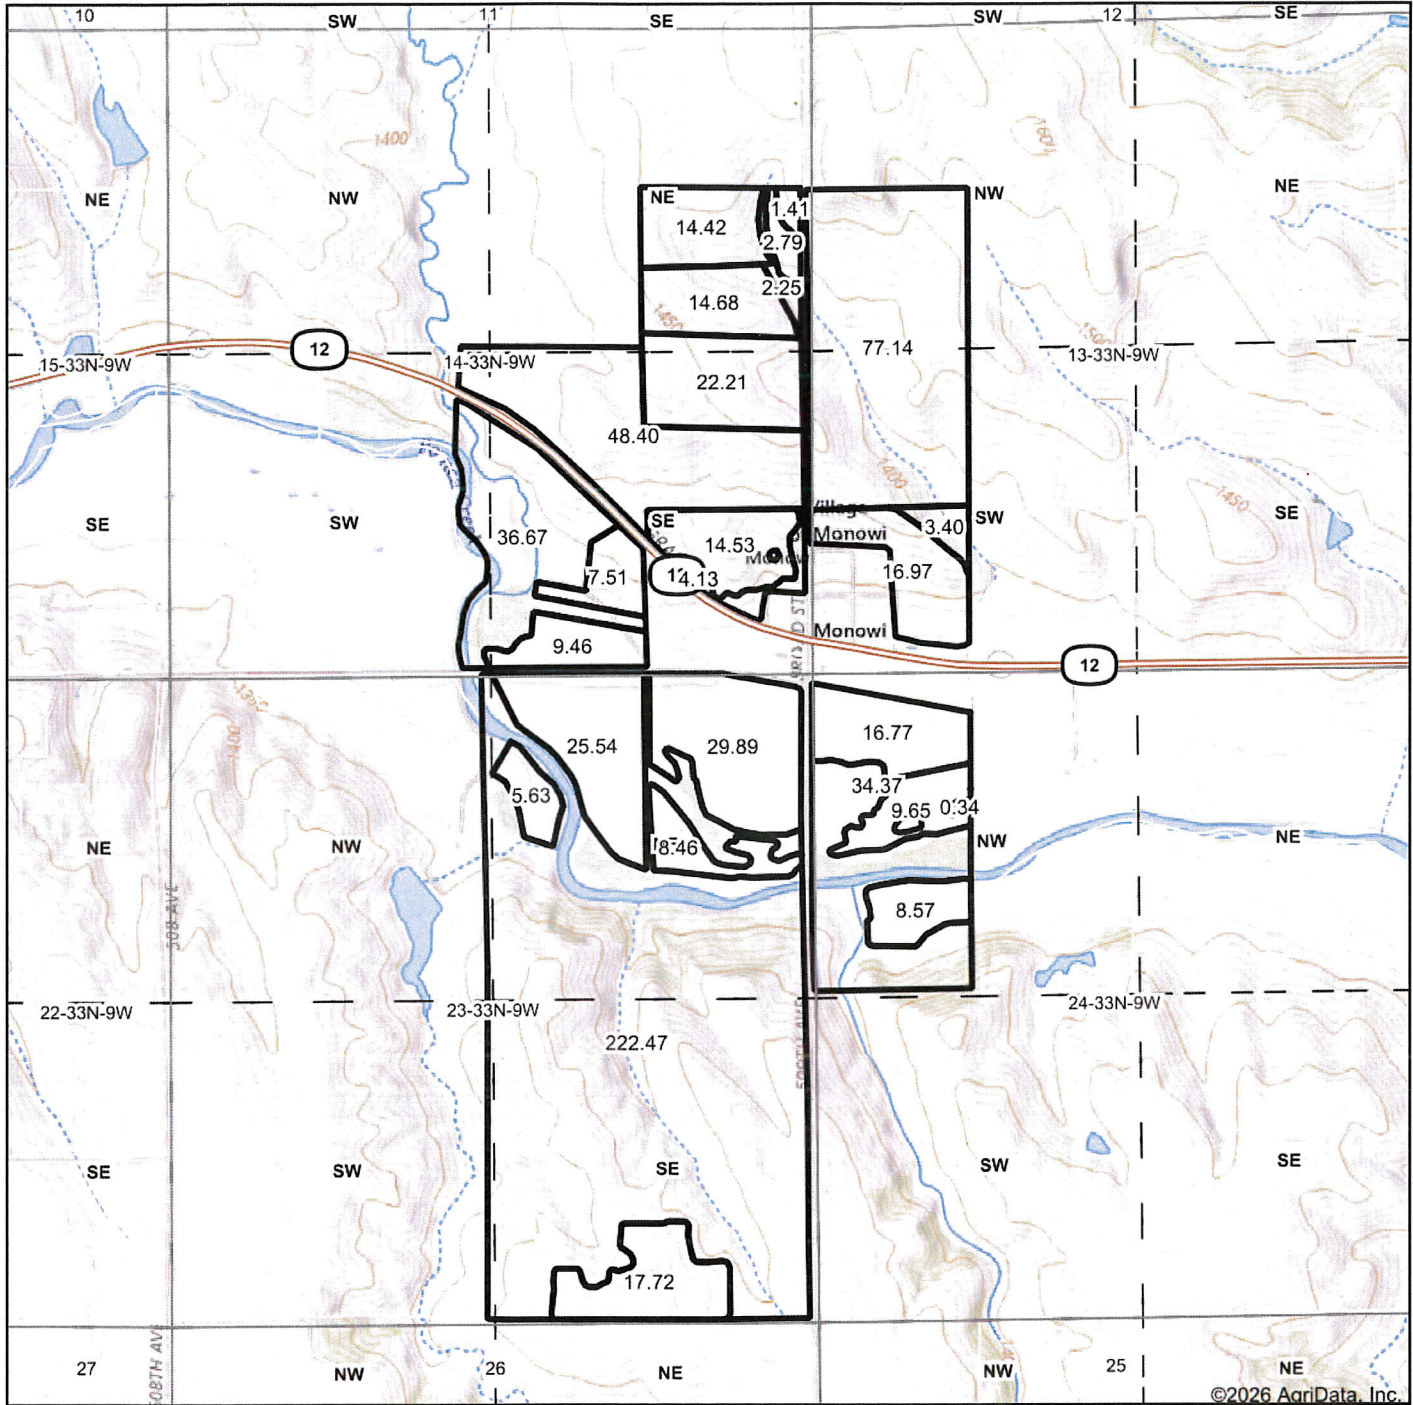

# Topography Map

©2026 AgriData, Inc.

Map Center: 42° 49' 37.82, -98° 19' 58.34

7/6/2026

**MOSSY OAK PROPERTIES**  
 Homestead Land & Auction Co., Inc.  
 America's Land Specialist  
 Maps Provided By:  
**surety**  
 CUSTOMIZED ONLINE MAPPING  
 © AgriData, Inc. 2025 www.AgrDataInc.com

**23-33N-9W**  
**Boyd County**  
**Nebraska**

Field borders provided by Farm Service Agency as of 5/21/2008.