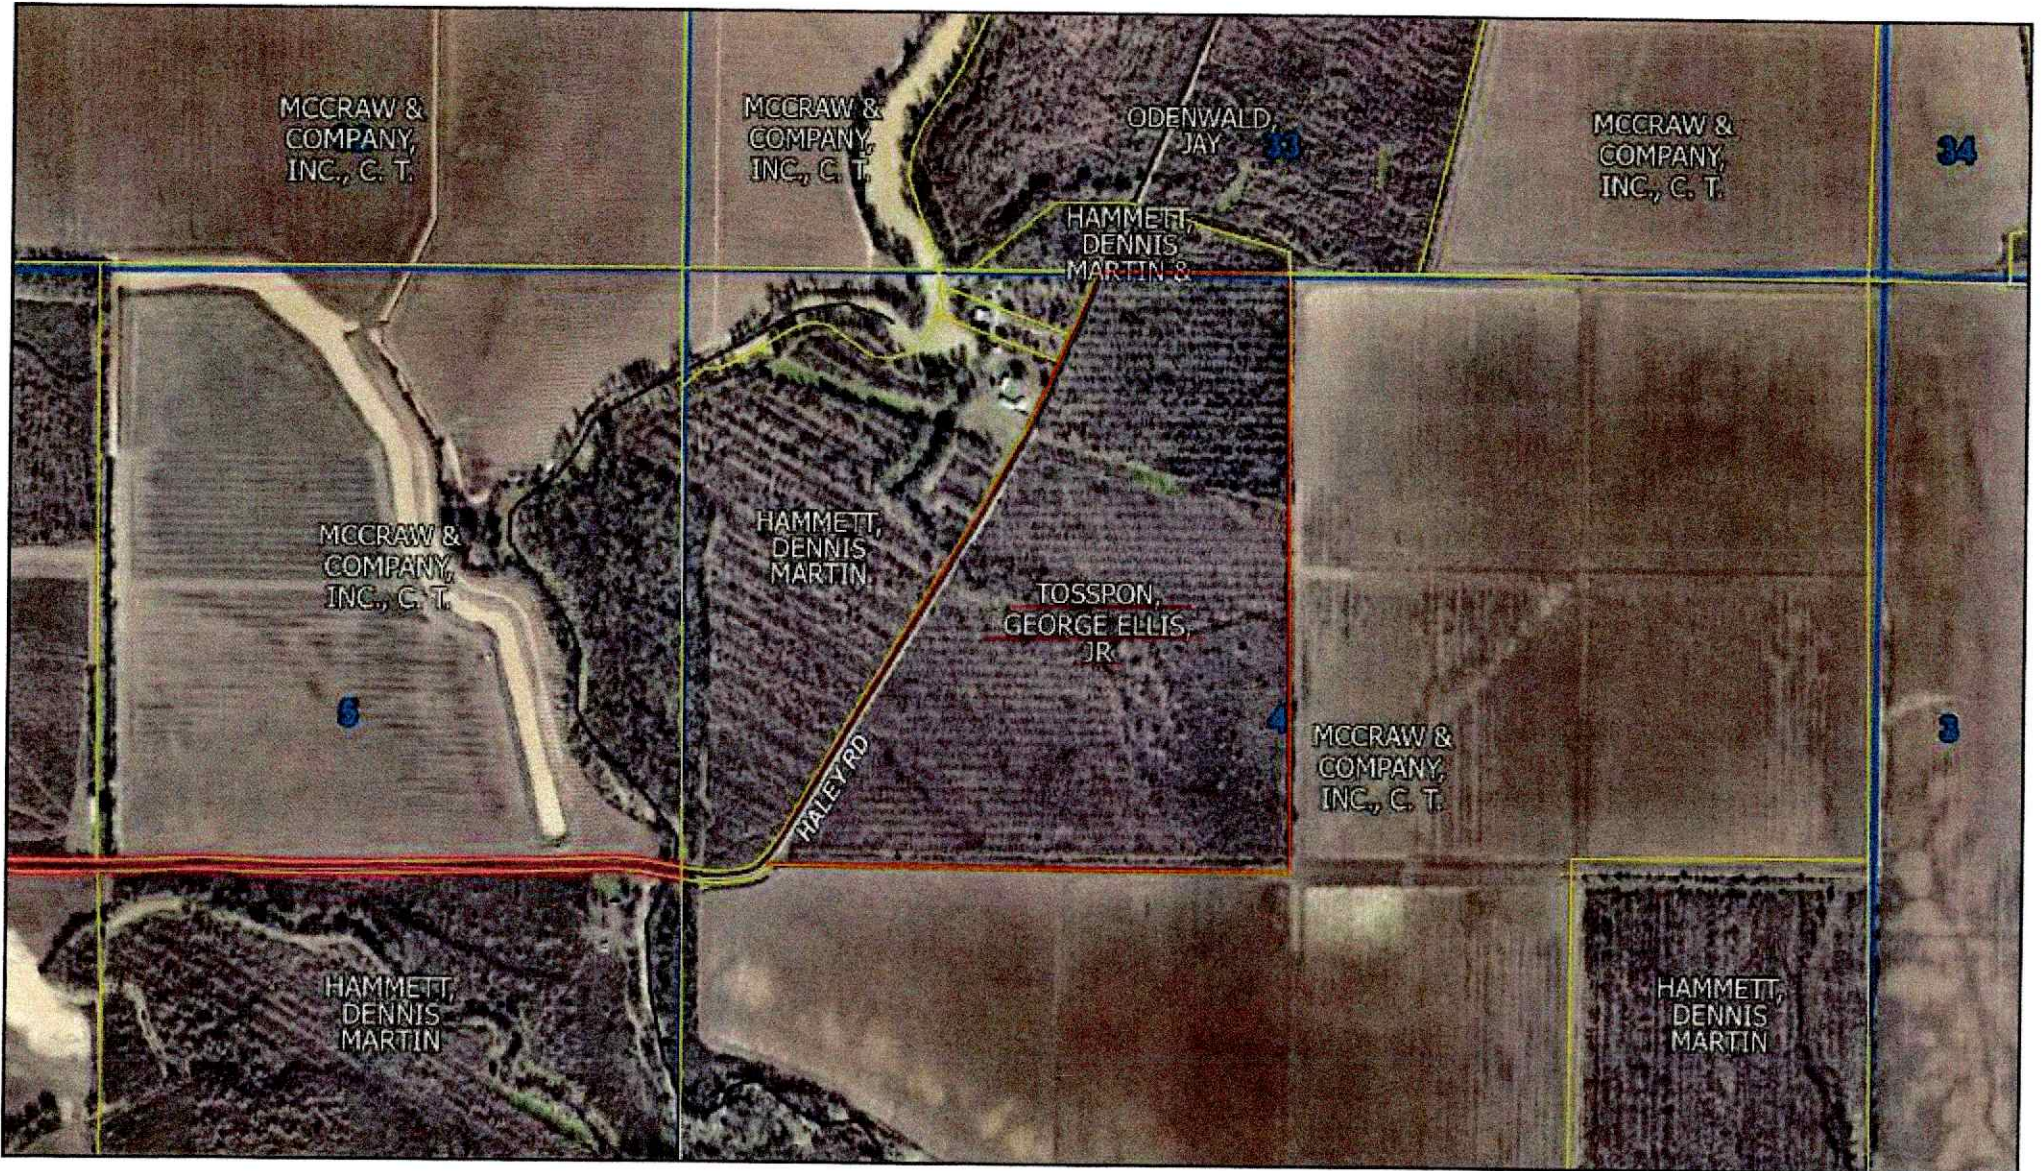

Concordia Parish

Assessor's Office

Concordia, Assessor

Date Created: 5/26/2026

Created By: anonymous

1 inch = 848 feet

This map should be used for reference purposes only and should not be considered a legal document. While every effort has been made to ensure the accuracy of this product, the publisher accepts no responsibility for any errors or omissions nor for any loss or damage alleged to be suffered by anyone as a result of the publication of this map and the notations on it, or as a result of the use or misuse of the information provided herein.